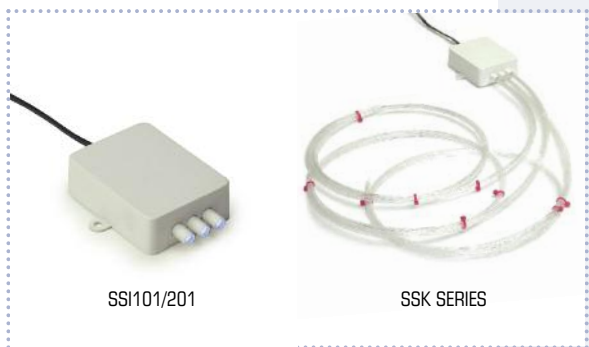

Solid State Illuminator & Kits | Iluminador Estado Sólido y Kits