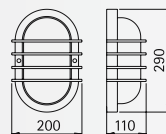

Aluminium lamps

Wall lamps

with double-sided
light output

Protection class IP 44
for tungsten halogen lamps QT 14
cast aluminium
with mounting plate
opal coated glass

- On request available with one-sided light output

Art.-no.	Lamp	Base	Colour
666147	1 x QT 14 60 W	G9	black
686147	1 x QT 14 60 W	G9	white
696147	1 x QT 14 60 W	G9	silver

Aluminium
lamps

..6037

..6046

..6031

Wall lamps

Protection class IP 44
for incandescent lamps A 60
respectively fluorescent lamps TC-D
cast aluminium
with mounting plate
opal coated glass

Art.-no.	Lamp	Base	Colour
for incandescent lamps			
666037	1 x A 60 75 W	E27	black
686037	1 x A 60 75 W	E27	white
666046	1 x A 60 75 W	E27	black
686046	1 x A 60 75 W	E27	white
666031	1 x A 60 75 W	E27	black
686031	1 x A 60 75 W	E27	white

for fluorescent lamps

2666037	1 x TC-D 13 W	G24d-1	black	
2686037	1 x TC-D 13 W	G24d-1	white	
2666046	1 x TC-D 13 W	G24d-1	black	
2686046	1 x TC-D 13 W	G24d-1	white	
2666031	1 x TC-D 13 W	G24d-1	black	
2686031	1 x TC-D 13 W	G24d-1	white