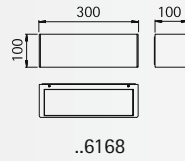

Art.-no.	Lamp	Base	Colour
for tungsten halogen lamps			
666167	1 x QT 14 60 W	G9	black
686167	1 x QT 14 60 W	G9	white
696167	1 x QT 14 60 W	G9	silver
for fluorescent lamps			
666168	1 x TC-D 26 W	G24d-3	black
686168	1 x TC-D 26 W	G24d-3	white
696168	1 x TC-D 26 W	G24d-3	silver
666169	2 x TC-D 18 W	G24d-2	black
686169	2 x TC-D 18 W	G24d-2	white
696169	2 x TC-D 18 W	G24d-2	silver