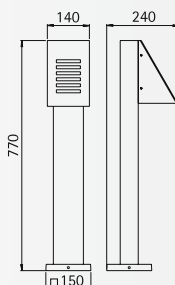

Art.-no.	Lamp	Base	Colour
Wall lamps			
660692	1 x QT 14 75 W	G9	black
680692	1 x QT 14 75 W	G9	white
690692	1 x QT 14 75 W	G9	silver
Bollard lamps			
662072	1 x QT 14 75 W	G9	black
682072	1 x QT 14 75 W	G9	white
692072	1 x QT 14 75 W	G9	silver

..2072