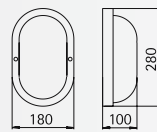

Wall lamps

with double-sided
light output

Protection class IP 44
for tungsten halogen lamps QT 14
cast aluminium
with mounting plate
opal coated glass

- On request available with one-sided light output

Art.-no.	Lamp	Base	Colour
666147	1 x QT 14 60 W	G9	black
686147	1 x QT 14 60 W	G9	white
696147	1 x QT 14 60 W	G9	silver

Aluminium
lamps

..6037