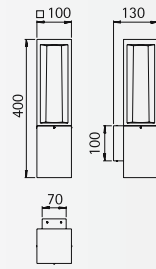

..0213

Aluminium lamps

Wall lamps
Pedestal lamps
Bollard lamps

Protection class IP 44
for energy saving lamps TC-DSE
cast aluminium
with mounting plate
opal coated glass

For installation on a wall,
on a foundation or
on the sunk pedestal 690010.

Art.-no.	Lamp	Base	Colour	
Wall lamps				
660213	1 x TC-DSE max. 20 W	E27	black	
680213	1 x TC-DSE max. 20 W	E27	white	
690213	1 x TC-DSE max. 20 W	E27	silver	
Pedestal lamps				
660508	1 x TC-DSE max. 20 W	E27	black	
680508	1 x TC-DSE max. 20 W	E27	white	
690508	1 x TC-DSE max. 20 W	E27	silver	
Bollard lamps				
662266	1 x TC-DSE max. 20 W	E27	black	
682266	1 x TC-DSE max. 20 W	E27	white	
692266	1 x TC-DSE max. 20 W	E27	silver