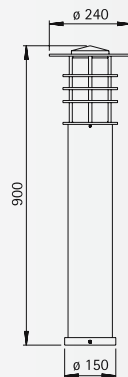

..2028

Art.-no.	Lamp	Base	Colour
Wall lamps			
660697	1 x A 60 75 W	E27	black
680697	1 x A 60 75 W	E27	white
690697	1 x A 60 75 W	E27	silver
Bollard lamps			
662028	1 x A 60 75 W	E27	black
682028	1 x A 60 75 W	E27	white
692028	1 x A 60 75 W	E27	silver