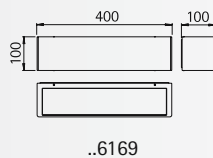

Art.-no.	Lamp	Base	Colour
for tungsten halogen lamps			
666167	1 x QT 14 60 W	G9	black
686167	1 x QT 14 60 W	G9	white
696167	1 x QT 14 60 W	G9	silver
for fluorescent lamps			
666168	1 x TC-D 26 W	G24d-3	black
686168	1 x TC-D 26 W	G24d-3	white
696168	1 x TC-D 26 W	G24d-3	silver
666169	2 x TC-D 18 W	G24d-2	black
686169	2 x TC-D 18 W	G24d-2	white
696169	2 x TC-D 18 W	G24d-2	silver