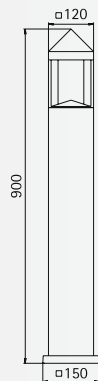

..2016

Wall lamps
Pedestal lamps
Bollard lamps

Protection class IP 44
for tungsten halogen lamps QT-DE 12
cast aluminium
with mounting plate
borosilicate glass clear

For installation on a wall,
on a foundation or
on the sunk pedestal 690010.

- On request available for energy saving lamps GX53 or for pressed glass reflector lamps PAR 16, base GU10.

Art.-no.	Lamp	Base	Colour
Wall lamps			
660618	1 x QT-DE 100 W	R7s	black
680618	1 x QT-DE 100 W	R7s	white
Pedestal lamps			
660523	1 x QT-DE 100 W	R7s	black
680523	1 x QT-DE 100 W	R7s	white
Bollard lamps			
662016	1 x QT-DE 100 W	R7s	black
682016	1 x QT-DE 100 W	R7s	white