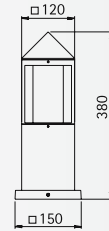

Wall lamps
Pedestal lamps
Bollard lamps

Protection class IP 44
for incandescent lamps A 60
cast aluminium
with mounting plate
opal coated glass

For installation on a wall,
on a foundation or
on the sunk pedestal 690010.

..0556

Aluminium
lamps

Art.-no.	Lamp	Base	Colour
Wall lamps			
660212	1 x A 60 75 W	E27	black
680212	1 x A 60 75 W	E27	white
Pedestal lamps			
660556	1 x A 60 75 W	E27	black
680556	1 x A 60 75 W	E27	white
Bollard lamps			
662241	1 x A 60 75 W	E27	black
682241	1 x A 60 75 W	E27	white