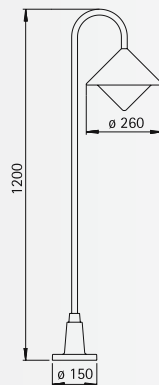

..2008

Art.-no.	Lamp	Base	Colour	
Wall lamps				
660645	1 x A 60 75 W	E27	black	
680645	1 x A 60 75 W	E27	white	
690645	1 x A 60 75 W	E27	silver	
Wall lamps with movement detector				
660646	1 x A 60 75 W	E27	black	
680646	1 x A 60 75 W	E27	white	
690646	1 x A 60 75 W	E27	silver	
Path lamps				
662008	1 x A 60 75 W	E27	black	
682008	1 x A 60 75 W	E27	white	
692008	1 x A 60 75 W	E27	silver