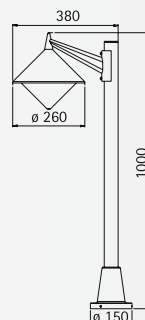

Wall and Path lamps

Protection class IP 44
for tungsten halogen lamps QT 18
cast aluminium, with mounting plate
opal coated glass
For installation on a wall,
on a foundation or
on the sunk pedestal 690010.

Aluminium lamps

Art.-no.	Lamp	Base	Colour
Wall lamps			
660657	1 x QT 18 75 W	B15d	black
680657	1 x QT 18 75 W	B15d	white
690657	1 x QT 18 75 W	B15d	silver
Path lamps			
662034	1 x QT 18 75 W	B15d	black
682034	1 x QT 18 75 W	B15d	white
692034	1 x QT 18 75 W	B15d	silver

Wall and Path lamps

Protection class IP 44
for incandescent lamps A 60
cast aluminium, with mounting plate
opal coated glass
For installation on a wall,
on a foundation or
on the sunk pedestal 690010.

Art.-no.	Lamp	Base	Colour
Wall lamps			
660617	1 x A 60 75 W	E27	black
680617	1 x A 60 75 W	E27	white
690617	1 x A 60 75 W	E27	silver
Path lamps			
662026	1 x A 60 75 W	E27	black
682026	1 x A 60 75 W	E27	white
692026	1 x A 60 75 W	E27	silver

Wall and Path lamps

Protection class IP 44
for incandescent lamps A 60
cast aluminium, with mounting plate
opal coated glass
For installation on a wall,
on a foundation or
on the sunk pedestal 690010.

..2247

Art.-no.	Lamp	Base	Colour
Wall lamps			
660222	1 x A 60 75 W	E27	black
680222	1 x A 60 75 W	E27	white
690222	1 x A 60 75 W	E27	silver
Path lamps			
662247	1 x A 60 75 W	E27	black
682247	1 x A 60 75 W	E27	white
692247	1 x A 60 75 W	E27	silver