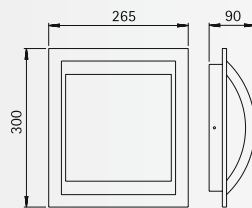

Aluminium lamps

Aluminium lamps

Wall and Ceiling lamps

Protection class IP 44
for incandescent lamps A 60
respectively fluorescent lamps TC-D
cast aluminium
with mounting plate
opal coated glass

Art.-no.	Lamp	Base	Colour
for incandescent lamps			
666199	1 x A 60 75 W	E27	black
686199	1 x A 60 75 W	E27	white
696199	1 x A 60 75 W	E27	silver
for fluorescent lamps			
2666199	1x TC-D 13 W	G24d-1	black
2686199	1x TC-D 13 W	G24d-1	white
2696199	1x TC-D 13 W	G24d-1	silver
2666208	1x TC-D 13 W	G24d-1	black
2686208	1x TC-D 13 W	G24d-1	white
2696208	1x TC-D 13 W	G24d-1	silver

Wall and Ceiling lamps

Protection class IP 44
for incandescent lamps A 60
respectively fluorescent lamps TC-D
cast aluminium
with mounting plate
opal coated glass

.6202

Art.-no.	Lamp	Base	Colour
for incandescent lamps			
666202	1 x A 60 75 W	E27	black
686202	1 x A 60 75 W	E27	white
696202	1 x A 60 75 W	E27	silver
for fluorescent lamps			
2666202	1x TC-D 13 W	G24d-1	black
2686202	1x TC-D 13 W	G24d-1	white
2696202	1x TC-D 13 W	G24d-1	silver
2666209	1x TC-D 13 W	G24d-1	black
2686209	1x TC-D 13 W	G24d-1	white
2696209	1x TC-D 13 W	G24d-1	silver