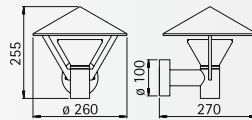

Wall and Path lamps

Protection class IP 44
for tungsten halogen lamps QT 18
cast aluminium, with mounting plate
opal coated glass
For installation on a wall,
on a foundation or
on the sunk pedestal 690010.

..0657