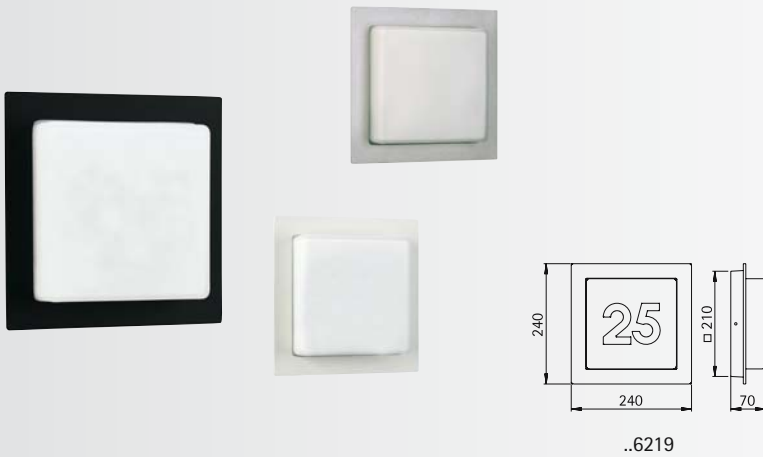

House number lamp

Protection class IP 44
for fluorescent lamps TC-S
cast aluminium
opal coated glass

Art.-no.	Lamp	Base	Colour
666219	1 x TC-S 5/7 W	G23	black
686219	1 x TC-S 5/7 W	G23	white
696219	1 x TC-S 5/7 W	G23	silver

Adhesive lettering foil

For house number lamps,
for example ..6218 and ..6219
lettering height: 80 mm

- For the order please give us the house number.