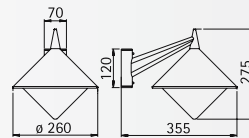

Wall and Path lamps

Protection class IP 44
for incandescent lamps A 60
cast aluminium, with mounting plate
opal coated glass
For installation on a wall,
on a foundation or
on the sunk pedestal 690010.

..0222