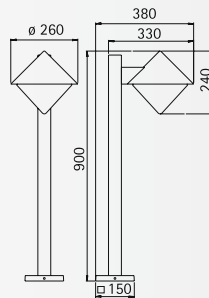

Wall and Path lamps

Protection class IP 44
for tungsten halogen lamps QT 18
cast aluminium, with mounting plate
opal coated glass
For installation on a wall,
on a foundation or
on the sunk pedestal 690010.

Aluminium lamps

Art.-no.	Lamp	Base	Colour
Wall lamps			
660657	1 x QT 18 75 W	B15d	black
680657	1 x QT 18 75 W	B15d	white
690657	1 x QT 18 75 W	B15d	silver
Path lamps			
662034	1 x QT 18 75 W	B15d	black
682034	1 x QT 18 75 W	B15d	white
692034	1 x QT 18 75 W	B15d	silver

Wall and Path lamps

Protection class IP 44
for incandescent lamps A 60
cast aluminium, with mounting plate
opal coated glass
For installation on a wall,
on a foundation or
on the sunk pedestal 690010.

..2026

Art.-no.	Lamp	Base	Colour
Wall lamps			
660617	1 x A 60 75 W	E27	black
680617	1 x A 60 75 W	E27	white
690617	1 x A 60 75 W	E27	silver
Path lamps			
662026	1 x A 60 75 W	E27	black
682026	1 x A 60 75 W	E27	white
692026	1 x A 60 75 W	E27	silver

Wall and Path lamps

Protection class IP 44
for incandescent lamps A 60
cast aluminium, with mounting plate
opal coated glass
For installation on a wall,
on a foundation or
on the sunk pedestal 690010.

Art.-no.	Lamp	Base	Colour
Wall lamps			
660222	1 x A 60 75 W	E27	black
680222	1 x A 60 75 W	E27	white
690222	1 x A 60 75 W	E27	silver
Path lamps			
662247	1 x A 60 75 W	E27	black
682247	1 x A 60 75 W	E27	white
692247	1 x A 60 75 W	E27	silver