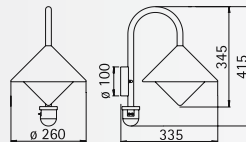

Aluminium lamps

Wall and Path lamps

with/without integrated movement detector

Protection class IP 44 for incandescent lamps A 60 cast aluminium with mounting plate opal coated glass

For installation on a wall, on a foundation or on the sunk pedestal 690010.

Aluminium lamps

..0646

Art.-no.	Lamp	Base	Colour	
Wall lamps				
660645	1 x A 60 75 W	E27	black	
680645	1 x A 60 75 W	E27	white	
690645	1 x A 60 75 W	E27	silver	
Wall lamps with movement detector				
660646	1 x A 60 75 W	E27	black	
680646	1 x A 60 75 W	E27	white	
690646	1 x A 60 75 W	E27	silver	
Path lamps				
662008	1 x A 60 75 W	E27	black	
682008	1 x A 60 75 W	E27	white	
692008	1 x A 60 75 W	E27	silver