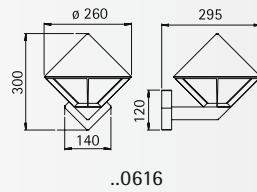

Wall lamps
Path lamps
Pole lamps

Protection class IP 44
for incandescent lamps A 60
cast aluminium
with mounting plate
pole lamps with pole
opal coated glass

For installation on a wall, on a
foundation or on the sunk pedestal
690010 respectively
690011 (only ..2052).

Aluminium
lamps

Art.-no.	Lamp	Base	Colour
Wall lamps			
660616	1 x A 60 75 W	E27	black
680616	1 x A 60 75 W	E27	white
Path lamps			
662031	1 x A 60 75 W	E27	black
682031	1 x A 60 75 W	E27	white
Pole lamps 1-unit			
662032	1 x A 60 75 W	E27	black
682032	1 x A 60 75 W	E27	white
Pole lamps 3-units (without picture)			
662052	3 x A 60 75 W	E27	black
682052	3 x A 60 75 W	E27	white