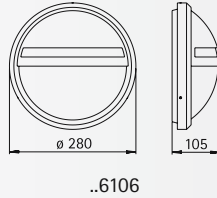

Wall lamps

Protection class IP 44
for incandescent lamps A 60
respectively fluorescent lamps TC-D
cast aluminium
with mounting plate
opal coated glass