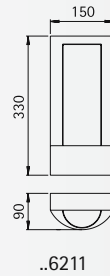

Wall lamps
Ceiling lamps
Bollard lamps

Protection class IP 44
for fluorescent lamps TC-S
respectively TC-L
cast aluminium
with mounting plate
opal coated glass

For installation on a wall,
on a foundation or
on the sunk pedestal 690010.

Aluminium lamps

Art.-no.	Lamp	Base	Colour
Wall lamps			
666211	1 x TC-S 11 W	G23	black
686211	1 x TC-S 11 W	G23	white
Wall and Ceiling lamps			
666210	1 x TC-L 18 W	2G11	black
686210	1 x TC-L 18 W	2G11	white
Bollard lamps			
662000	1 x TC-L 18 W	2G11	black
682000	1 x TC-L 18 W	2G11	white