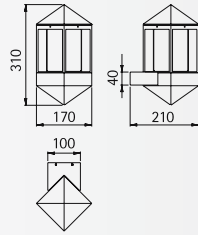

Wall lamps
Pedestal lamps
Bollard lamps

Protection class IP 44
for incandescent lamps A 60
cast aluminium
with mounting plate
opal coated glass

For installation on a wall,
on a foundation or
on the sunk pedestal 690010.

..0212