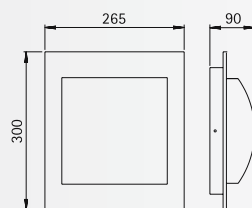

.6209

Art.-no.	Lamp	Base	Colour
for incandescent lamps			
666202	1 x A 60 75 W	E27	black
686202	1 x A 60 75 W	E27	white
696202	1 x A 60 75 W	E27	silver
for fluorescent lamps			
2666202	1x TC-D 13 W	G24d-1	black
2686202	1x TC-D 13 W	G24d-1	white
2696202	1x TC-D 13 W	G24d-1	silver
2666209	1x TC-D 13 W	G24d-1	black
2686209	1x TC-D 13 W	G24d-1	white
2696209	1x TC-D 13 W	G24d-1	silver