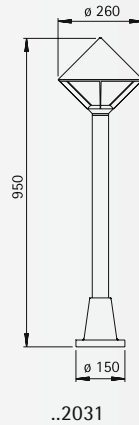

Wall lamps
Path lamps
Pole lamps

Protection class IP 44
for incandescent lamps A 60
cast aluminium
with mounting plate
pole lamps with pole
opal coated glass

For installation on a wall, on a
foundation or on the sunk pedestal
690010 respectively
690011 (only ..2052).