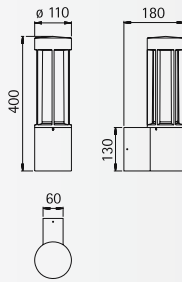

Wall lamps
Pedestal lamps
Bollard lamps

Protection class IP 44
for energy saving lamps TC-DSE
cast aluminium
with mounting plate
opal coated glass

For installation on a wall,
on a foundation or
on the sunk pedestal 690010.

..0215