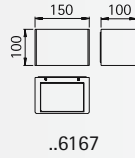

Aluminium lamps

Aluminium lamps

Wall lamps

with double-sided light output

Protection class IP 44
for tungsten halogen lamps QT 14
respectively fluorescent lamps TC-D
cast aluminium
with mounting plate
opal coated glass

- On request available with one-sided light output