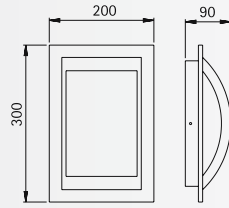

Aluminium lamps

Aluminium lamps

.6199