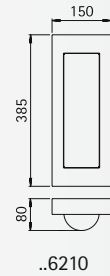

Wall lamps
Ceiling lamps
Bollard lamps

Protection class IP 44
for fluorescent lamps TC-S
respectively TC-L
cast aluminium
with mounting plate
opal coated glass

For installation on a wall,
on a foundation or
on the sunk pedestal 690010.

Aluminium lamps

Art.-no.	Lamp	Base	Colour
Wall lamps			
666211	1 x TC-S 11 W	G23	black
686211	1 x TC-S 11 W	G23	white
Wall and Ceiling lamps			
666210	1 x TC-L 18 W	2G11	black
686210	1 x TC-L 18 W	2G11	white
Bollard lamps			
662000	1 x TC-L 18 W	2G11	black
682000	1 x TC-L 18 W	2G11	white