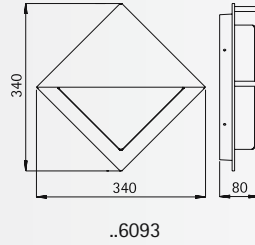

Aluminium lamps

..6093

Wall lamps

Protection class IP 44
for tungsten halogen lamps QT-DE 12
cast aluminium
with mounting plate
opal coated glass

Art.-no.	Lamp	Base	Colour
666093	1 x QT-DE 60 W	R7s	black
686093	1 x QT-DE 60 W	R7s	white
696093	1 x QT-DE 60 W	R7s	silver