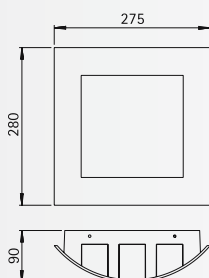

..2249, ..2019

..6116

Wall and Ceiling lamps

Protection class IP 44
for incandescent lamps A 60
cast aluminium
opal coated glass

Art.-no.	Lamp	Base	Colour
666116	1 x A 60 75 W	E27	black
686116	1 x A 60 75 W	E27	white