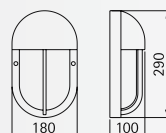

..6031

Wall lamps

Protection class IP 44
for incandescent lamps A 60
respectively fluorescent lamps TC-D
cast aluminium
with mounting plate
opal coated glass