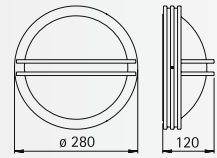

Aluminium lamps

Aluminium lamps

..6028

..6032

..6105

..6047

Wall and Ceiling lamps

Protection class IP 44
for incandescent lamps A 60
respectively fluorescent lamps TC-D
cast aluminium
with mounting plate
opal coated glass