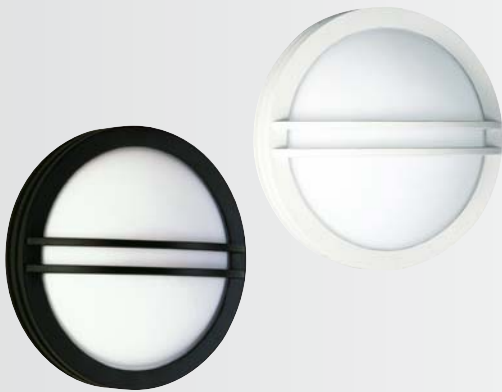

Art.-no.	Lamp	Base	Colour
Pedestal lamps			
660521	1 x A 60 75 W	E27	black
680521	1 x A 60 75 W	E27	white
690521	1 x A 60 75 W	E27	silver
Bollard lamps			
662015	1 x A 60 75 W	E27	black
682015	1 x A 60 75 W	E27	white
692015	1 x A 60 75 W	E27	silver
Bollard lamps with movement detector (without picture)			
662002	1 x A 60 75 W	E27	black
682002	1 x A 60 75 W	E27	white
692002	1 x A 60 75 W	E27	silver

Aluminium lamps

Aluminium lamps

..6028

..6032

..6105

..6047

Wall and Ceiling lamps

Protection class IP 44
for incandescent lamps A 60
respectively fluorescent lamps TC-D
cast aluminium
with mounting plate
opal coated glass