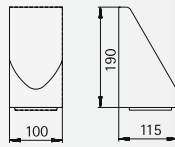

Wall and Bollard lamps

Protection class IP 44
for low-voltage halogen lamps QR-CB
respectively with included Power-LED
4,5 W lightcolour white, 6300 °K
transformator or converter integrated
cast aluminium with mounting plate
clear blown glass
**For installation on a wall,
on a foundation or
on the sunk pedestal 690010.**