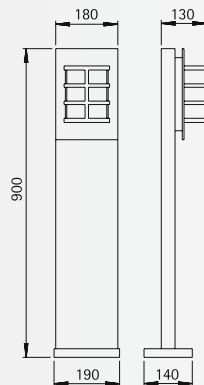

..2201

Art.-no.	Lamp	Base	Colour
Wall lamps for incandescent lamps			
666045	1 x A 60 75 W	E27	black
686045	1 x A 60 75 W	E27	white
666049	1 x A 60 75 W	E27	black
686049	1 x A 60 75 W	E27	white

Wall lamps for fluorescent lamps				
2666045	1 x TC-D 13 W	G24d-1	black	
2686045	1 x TC-D 13 W	G24d-1	white	
2666049	1 x TC-D 13 W	G24d-1	black	
2686049	1 x TC-D 13 W	G24d-1	white	

Bollard lamps for incandescent lamps			
662201	1 x A 60 75 W	E27	black
682201	1 x A 60 75 W	E27	white

Bollard lamps for fluorescent lamps				
2662201	1 x TC-D 13 W	G24d-1	black	
2682201	1 x TC-D 13 W	G24d-1	white