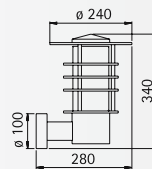

**Wall and
Bollard lamps**

Protection class IP 44
for incandescent lamps A 60
cast aluminium
with mounting plate
opal coated glass

For installation on a wall,
on a foundation or
on the sunk pedestal 690010.

Aluminium
lamps

..0697

..2028

Art.-no.	Lamp	Base	Colour
Wall lamps			
660697	1 x A 60 75 W	E27	black
680697	1 x A 60 75 W	E27	white
690697	1 x A 60 75 W	E27	silver
Bollard lamps			
662028	1 x A 60 75 W	E27	black
682028	1 x A 60 75 W	E27	white
692028	1 x A 60 75 W	E27	silver