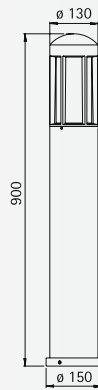

Bollard lamps

with/without integrated movement detector

Protection class IP 44
for incandescent lamps A 60
cast aluminium
with mounting plate
opal coated glass

For installation on a foundation
or on the sunk pedestal 690010.

Art.-no.	Lamp	Base	Colour
662221	1 x A 60 75 W	E27	black
682221	1 x A 60 75 W	E27	white
with movement detector			
662009	1 x A 60 75 W	E27	black
682009	1 x A 60 75 W	E27	white

..2221, ..2009