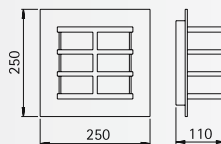

Aluminium lamps

..6049

Wall and Bollard lamps

Protection class IP 44
for incandescent lamps A 60
respectively fluorescent lamps TC-D
cast aluminium
with mounting plate
opal coated glass

For installation on a wall,
on a foundation or
on the sunk pedestal 690011.