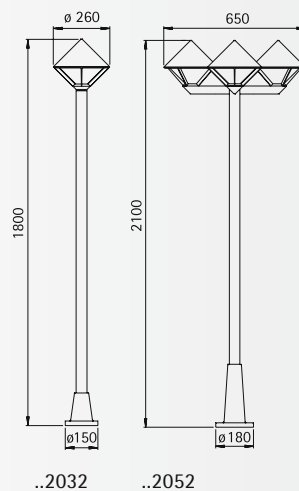

Aluminium
lamps

Art.-no.	Lamp	Base	Colour
Wall lamps			
660616	1 x A 60 75 W	E27	black
680616	1 x A 60 75 W	E27	white
Path lamps			
662031	1 x A 60 75 W	E27	black
682031	1 x A 60 75 W	E27	white
Pole lamps 1-unit			
662032	1 x A 60 75 W	E27	black
682032	1 x A 60 75 W	E27	white
Pole lamps 3-units (without picture)			
662052	3 x A 60 75 W	E27	black
682052	3 x A 60 75 W	E27	white