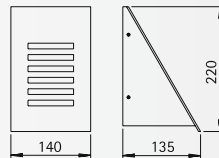

..2078, ..2082

Aluminium
lamps

Wall and Bollard lamps

Protection class IP 44
for tungsten halogen lamps QT 14
cast aluminium
with mounting plate
opal coated glass

**For installation on a wall,
on a foundation or
on the sunk pedestal 690010.**