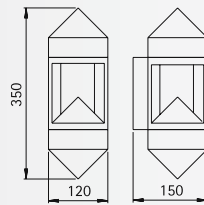

Aluminium lamps

..0618