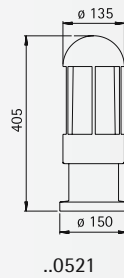

Pedestal and Bollard lamps

with/without integrated movement detector

Protection class IP 44
for incandescent lamps A 60
cast aluminium
with mounting plate
opal coated glass

For installation on a foundation or on the sunk pedestal 690010.