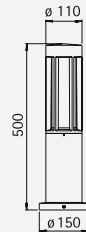

Wall lamps
Pedestal lamps
Bollard lamps

Protection class IP 44
for energy saving lamps TC-DSE
cast aluminium
with mounting plate
opal coated glass

For installation on a wall,
on a foundation or
on the sunk pedestal 690010.

..0507

Aluminium lamps

Art.-no.	Lamp	Base	Colour
Wall lamps			
660215	1 x TC-DSE max. 20 W	E27	black
680215	1 x TC-DSE max. 20 W	E27	white
690215	1 x TC-DSE max. 20 W	E27	silver
Pedestal lamps			
660507	1 x TC-DSE max. 20 W	E27	black
680507	1 x TC-DSE max. 20 W	E27	white
690507	1 x TC-DSE max. 20 W	E27	silver
Bollard lamps			
662043	1 x TC-DSE max. 20 W	E27	black
682043	1 x TC-DSE max. 20 W	E27	white
692043	1 x TC-DSE max. 20 W	E27	silver