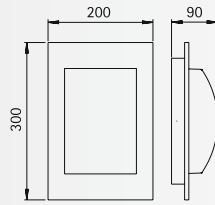

.6208

Wall and Ceiling lamps

Protection class IP 44
for incandescent lamps A 60
respectively fluorescent lamps TC-D
cast aluminium
with mounting plate
opal coated glass

Art.-no.	Lamp	Base	Colour
for incandescent lamps			
666199	1 x A 60 75 W	E27	black
686199	1 x A 60 75 W	E27	white
696199	1 x A 60 75 W	E27	silver
for fluorescent lamps			
2666199	1x TC-D 13 W	G24d-1	black
2686199	1x TC-D 13 W	G24d-1	white
2696199	1x TC-D 13 W	G24d-1	silver
2666208	1x TC-D 13 W	G24d-1	black
2686208	1x TC-D 13 W	G24d-1	white
2696208	1x TC-D 13 W	G24d-1	silver

Wall and Ceiling lamps

Protection class IP 44
for incandescent lamps A 60
respectively fluorescent lamps TC-D
cast aluminium
with mounting plate
opal coated glass