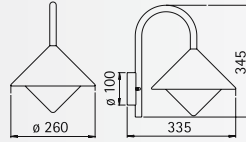

Aluminium lamps

..0645

Wall and Path lamps

with/without integrated movement detector

Protection class IP 44 for incandescent lamps A 60 cast aluminium with mounting plate opal coated glass

For installation on a wall, on a foundation or on the sunk pedestal 690010.

Aluminium lamps