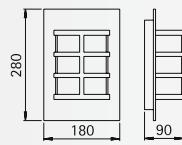

Aluminium lamps

..6049

Wall and Bollard lamps

Protection class IP 44
for incandescent lamps A 60
respectively fluorescent lamps TC-D
cast aluminium
with mounting plate
opal coated glass

For installation on a wall,
on a foundation or
on the sunk pedestal 690011.