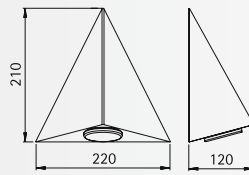

..2072

Aluminium lamps

..6093

Wall lamps

Protection class IP 44
for tungsten halogen lamps QT-DE 12
cast aluminium
with mounting plate
opal coated glass

Art.-no.	Lamp	Base	Colour
666093	1 x QT-DE 60 W	R7s	black
686093	1 x QT-DE 60 W	R7s	white
696093	1 x QT-DE 60 W	R7s	silver