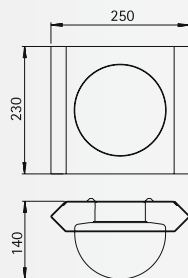

..6116

Wall and Ceiling lamps

Protection class IP 44
for incandescent lamps A 60
cast aluminium
opal coated glass

Art.-no.	Lamp	Base	Colour
666116	1 x A 60 75 W	E27	black
686116	1 x A 60 75 W	E27	white