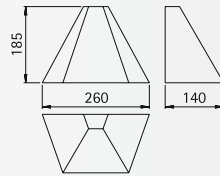

..0673

Art.-no.	Lamp	Base	Colour
660673	1 x A 60 75 W	E27	black
680673	1 x A 60 75 W	E27	white
690673	1 x A 60 75 W	E27	silver