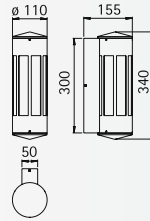

**Wall and
Bollard lamps**

with/without integra-
ted movement detector

Protection class IP 44
for incandescent lamps A 60
cast aluminium
with mounting plate
opal coated glass

For installation on a wall,
on a foundation or
on the sunk pedestal 690010.

..0240