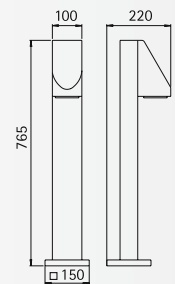

Art.-no.	Lamp	Base	Colour
Wall lamps			
660671	1 x Power-LED 4,5 W		black
680671	1 x Power-LED 4,5 W		white
690671	1 x Power-LED 4,5 W		silver
Bollard lamps			
662078	1 x Power-LED 4,5 W		black
682078	1 x Power-LED 4,5 W		white
692078	1 x Power-LED 4,5 W		silver
662082	1 x QR-CB 12V 50 W	GU 5,3	black
682082	1 x QR-CB 12V 50 W	GU 5,3	white
692082	1 x QR-CB 12V 50 W	GU 5,3	silver

..2078, ..2082