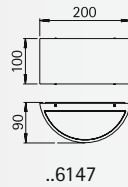

..2043

Aluminium lamps

Wall lamps

with double-sided
light output

Protection class IP 44
for tungsten halogen lamps QT 14
cast aluminium
with mounting plate
opal coated glass

- On request available with one-sided light output