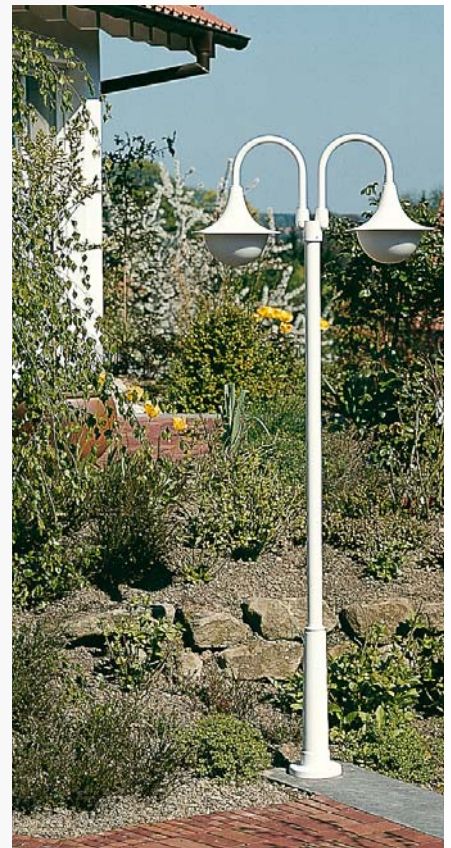

Art.-no.	Lamp	Base	Colour
Wall lamps			
660669	1 x A 60 75 W	E27	black
680669	1 x A 60 75 W	E27	white
Path lamps			
662081	1 x A 60 75 W	E27	black
682081	1 x A 60 75 W	E27	white
Pole lamps 2-units			
662047	2 x A 60 75 W	E27	black
682047	2 x A 60 75 W	E27	white
Pole lamps 3-units (without picture)			
662073	3 x A 60 75 W	E27	black
682073	3 x A 60 75 W	E27	white