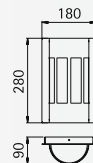

**Wall and
Bollard lamps**

with/without integra-
ted movement detector

Protection class IP 44
for incandescent lamps A 60
cast aluminium
with mounting plate
opal coated glass

For installation on a wall,
on a foundation or
on the sunk pedestal 690010.

..6130

Aluminium
lamps

Art.-no.	Lamp	Base	Colour
Wall lamps			
660240	1 x A 60 75 W	E27	black
680240	1 x A 60 75 W	E27	white
690240	1 x A 60 75 W	E27	silver
Bollard lamps			
666130	1 x A 60 75 W	E27	black
686130	1 x A 60 75 W	E27	white
696130	1 x A 60 75 W	E27	silver
Bollard lamps with movement detector			
662249	1 x A 60 75 W	E27	black
682249	1 x A 60 75 W	E27	white
692249	1 x A 60 75 W	E27	silver
Bollard lamps with movement detector			
662019	1 x A 60 75 W	E27	black
682019	1 x A 60 75 W	E27	white
692019	1 x A 60 75 W	E27	silver