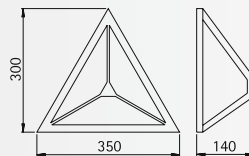

..6040

Wall lamps

Protection class IP 44
for incandescent lamps A 60 resp.
fluorescent lamps TC-D
cast aluminium, opal coated glass

Art.-no.	Lamp	Base	Colour
for incandescent lamps			
666040	1 x A 60 75 W	E27	black
686040	1 x A 60 75 W	E27	white
666041	1 x A 60 75 W	E27	black
686041	1 x A 60 75 W	E27	white