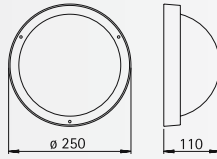

Aluminium lamps

Aluminium lamps

..6028