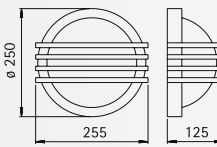

Aluminium lamps

Aluminium lamps

..6028

..6032

..6105

..6047

Wall and Ceiling lamps

Protection class IP 44
for incandescent lamps A 60
respectively fluorescent lamps TC-D
cast aluminium
with mounting plate
opal coated glass