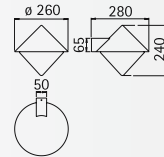

Wall and Path lamps

Protection class IP 44
for tungsten halogen lamps QT 18
cast aluminium, with mounting plate
opal coated glass
For installation on a wall,
on a foundation or
on the sunk pedestal 690010.

Aluminium lamps

Art.-no.	Lamp	Base	Colour
Wall lamps			
660657	1 x QT 18 75 W	B15d	black
680657	1 x QT 18 75 W	B15d	white
690657	1 x QT 18 75 W	B15d	silver
Path lamps			
662034	1 x QT 18 75 W	B15d	black
682034	1 x QT 18 75 W	B15d	white
692034	1 x QT 18 75 W	B15d	silver

Wall and Path lamps

Protection class IP 44
for incandescent lamps A 60
cast aluminium, with mounting plate
opal coated glass
For installation on a wall,
on a foundation or
on the sunk pedestal 690010.

..0617

Art.-no.	Lamp	Base	Colour
Wall lamps			
660617	1 x A 60 75 W	E27	black
680617	1 x A 60 75 W	E27	white
690617	1 x A 60 75 W	E27	silver
Path lamps			
662026	1 x A 60 75 W	E27	black
682026	1 x A 60 75 W	E27	white
692026	1 x A 60 75 W	E27	silver

Wall and Path lamps

Protection class IP 44
for incandescent lamps A 60
cast aluminium, with mounting plate
opal coated glass
For installation on a wall,
on a foundation or
on the sunk pedestal 690010.

Art.-no.	Lamp	Base	Colour
Wall lamps			
660222	1 x A 60 75 W	E27	black
680222	1 x A 60 75 W	E27	white
690222	1 x A 60 75 W	E27	silver
Path lamps			
662247	1 x A 60 75 W	E27	black
682247	1 x A 60 75 W	E27	white
692247	1 x A 60 75 W	E27	silver