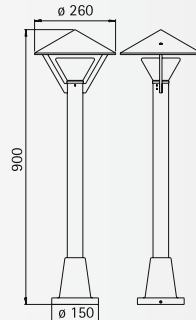

Wall and Path lamps

Protection class IP 44
for tungsten halogen lamps QT 18
cast aluminium, with mounting plate
opal coated glass
For installation on a wall,
on a foundation or
on the sunk pedestal 690010.

..2034

Aluminium lamps

Art.-no.	Lamp	Base	Colour
Wall lamps			
660657	1 x QT 18 75 W	B15d	black
680657	1 x QT 18 75 W	B15d	white
690657	1 x QT 18 75 W	B15d	silver
Path lamps			
662034	1 x QT 18 75 W	B15d	black
682034	1 x QT 18 75 W	B15d	white
692034	1 x QT 18 75 W	B15d	silver

Wall and Path lamps

Protection class IP 44
for incandescent lamps A 60
cast aluminium, with mounting plate
opal coated glass
For installation on a wall,
on a foundation or
on the sunk pedestal 690010.

Art.-no.	Lamp	Base	Colour
Wall lamps			
660617	1 x A 60 75 W	E27	black
680617	1 x A 60 75 W	E27	white
690617	1 x A 60 75 W	E27	silver
Path lamps			
662026	1 x A 60 75 W	E27	black
682026	1 x A 60 75 W	E27	white
692026	1 x A 60 75 W	E27	silver

Wall and Path lamps

Protection class IP 44
for incandescent lamps A 60
cast aluminium, with mounting plate
opal coated glass
For installation on a wall,
on a foundation or
on the sunk pedestal 690010.

Art.-no.	Lamp	Base	Colour
Wall lamps			
660222	1 x A 60 75 W	E27	black
680222	1 x A 60 75 W	E27	white
690222	1 x A 60 75 W	E27	silver
Path lamps			
662247	1 x A 60 75 W	E27	black
682247	1 x A 60 75 W	E27	white
692247	1 x A 60 75 W	E27	silver