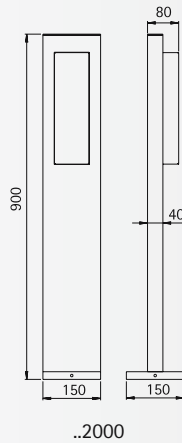

Wall lamps
Ceiling lamps
Bollard lamps

Protection class IP 44
for fluorescent lamps TC-S
respectively TC-L
cast aluminium
with mounting plate
opal coated glass

For installation on a wall,
on a foundation or
on the sunk pedestal 690010.

Aluminium lamps

Art.-no.	Lamp	Base	Colour
Wall lamps			
666211	1 x TC-S 11 W	G23	black
686211	1 x TC-S 11 W	G23	white
Wall and Ceiling lamps			
666210	1 x TC-L 18 W	2G11	black
686210	1 x TC-L 18 W	2G11	white
Bollard lamps			
662000	1 x TC-L 18 W	2G11	black
682000	1 x TC-L 18 W	2G11	white