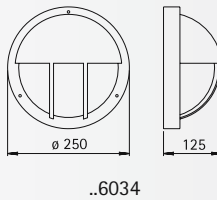

Wall lamps

Protection class IP 44
for incandescent lamps A 60
respectively fluorescent lamps TC-D
cast aluminium
with mounting plate
opal coated glass