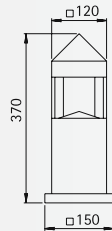

Aluminium lamps

..0523

Wall lamps
Pedestal lamps
Bollard lamps

Protection class IP 44
for tungsten halogen lamps QT-DE 12
cast aluminium
with mounting plate
borosilicate glass clear

For installation on a wall,
on a foundation or
on the sunk pedestal 690010.

- On request available for energy saving lamps GX53 or for pressed glass reflector lamps PAR 16, base GU10.

Art.-no.	Lamp	Base	Colour
Wall lamps			
660618	1 x QT-DE 100 W	R7s	black
680618	1 x QT-DE 100 W	R7s	white
Pedestal lamps			
660523	1 x QT-DE 100 W	R7s	black
680523	1 x QT-DE 100 W	R7s	white
Bollard lamps			
662016	1 x QT-DE 100 W	R7s	black
682016	1 x QT-DE 100 W	R7s	white