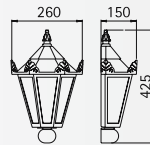

Wall lamps
Pedestal lamps
Path lamps
Pole lamps

Protection class IP 23
for incandescent lamps A 60
cast aluminium
pole lamps with pole
with mounting plate
clear flat glass

For installation on a wall, a foundation or on the sunk pedestal 690011 respectively 690010 (only ..4137).

Art.-no.	Lamp	Base	Colour
Wall lamps			
601807	1 x A 60 75 W	E27	black-silver
671807	1 x A 60 75 W	E27	white-gold
601806	1 x A 60 75 W	E27	black-silver
671806	1 x A 60 75 W	E27	white-gold
603228	1 x A 60 75 W	E27	black-silver
673228	1 x A 60 75 W	E27	white-gold
Pedestal lamps			
600533	1 x A 60 75 W	E27	black-silver
670533	1 x A 60 75 W	E27	white-gold
Path lamps 1-unit			
604137	1 x A 60 75 W	E27	black-silver
674137	1 x A 60 75 W	E27	white-gold
Pole lamps 3-units			
602049	3 x A 60 75 W	E27	black-silver
672049	3 x A 60 75 W	E27	white-gold
Pole lamps 4-units (without picture)			
602056	4 x A 60 75 W	E27	black-silver
672056	4 x A 60 75 W	E27	white-gold

..3228

Classic lamps