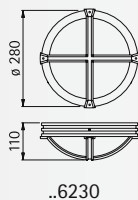

Classic lamps

Wall and Ceiling lamps

Protection class IP 44
for incandescent lamps A 60
cast aluminium
with mounting plate
opal coated glass