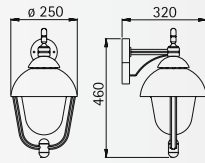

Wall lamps
Pedestal lamps
Path lamps
Pole lamps

Protection class IP 44
for incandescent lamps A 60
cast aluminium
pole lamps with pole
with mounting plate
clear blown glass

For installation on a wall, on a
foundation or on the sunk pedestal
690011 (only ..0515 and ..2029).

..0689