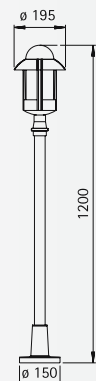

For installation on a wall,
on a foundation or
on the sunk pedestal 690010.

..1841

..1840

..1842

..0530

..4141

Art.-no.	Lamp	Base	Colour
----------	------	------	--------

Wall lamps