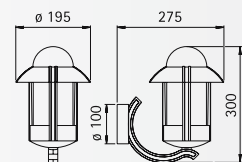

Wall lamps
Pedestal lamps
Path lamps

with/without integrated movement detector

Protection class IP 44
for incandescent lamps A 60
cast aluminium
with mounting plate
opal coated glass
..3221 opal acrylic glass

For installation on a wall,
on a foundation or
on the sunk pedestal 690010.

..1840

Art.-no.	Lamp	Base	Colour

Wall lamps

603221	1 x A 60 75 W	E27	black-silver
653221	1 x A 60 75 W	E27	brown-brass
673221	1 x A 60 75 W	E27	white-gold

601841	1 x A 60 75 W	E27	black-silver
651841	1 x A 60 75 W	E27	brown-brass
671841	1 x A 60 75 W	E27	white-gold

601840	1 x A 60 75 W	E27	black-silver
651840	1 x A 60 75 W	E27	brown-brass
671840	1 x A 60 75 W	E27	white-gold

Wall lamps with movement detector

601842	1 x A 60 75 W	E27	black-silver
651842	1 x A 60 75 W	E27	brown-brass
671842	1 x A 60 75 W	E27	white-gold

Pedestal lamps

600530	1 x A 60 75 W	E27	black-silver
650530	1 x A 60 75 W	E27	brown-brass
670530	1 x A 60 75 W	E27	white-gold

Path lamps

604141	1 x A 60 75 W	E27	black-silver
654141	1 x A 60 75 W	E27	brown-brass
674141	1 x A 60 75 W	E27	white-gold