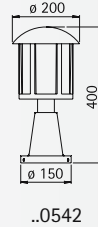

Wall lamps
Pedestal lamps
Path lamps

with/without integrated movement detector

Protection class IP 44
for incandescent lamps A 60
cast aluminium
with mounting plate
clear acrylic glass

For installation on a wall,
on a foundation or
on the sunk pedestal 690010.