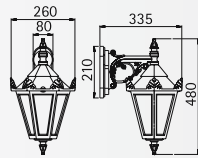

Wall lamps
Pedestal lamps
Path lamps
Pole lamps

Protection class IP 23
for incandescent lamps A 60
cast aluminium
pole lamps with pole
with mounting plate
clear flat glass

For installation on a wall, a foundation or on the sunk pedestal 690011 respectively 690010 (only ..4137).

Art.-no.	Lamp	Base	Colour
Wall lamps			
601807	1 x A 60 75 W	E27	black-silver
671807	1 x A 60 75 W	E27	white-gold
601806	1 x A 60 75 W	E27	black-silver
671806	1 x A 60 75 W	E27	white-gold
603228	1 x A 60 75 W	E27	black-silver
673228	1 x A 60 75 W	E27	white-gold
Pedestal lamps			
600533	1 x A 60 75 W	E27	black-silver
670533	1 x A 60 75 W	E27	white-gold
Path lamps 1-unit			
604137	1 x A 60 75 W	E27	black-silver
674137	1 x A 60 75 W	E27	white-gold
Pole lamps 3-units			
602049	3 x A 60 75 W	E27	black-silver
672049	3 x A 60 75 W	E27	white-gold
Pole lamps 4-units (without picture)			
602056	4 x A 60 75 W	E27	black-silver
672056	4 x A 60 75 W	E27	white-gold

..1807

Classic lamps