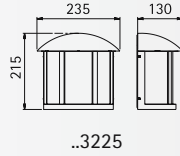

Wall lamps
Pedestal lamps
Path lamps

with/without integrated movement detector

Protection class IP 44
for incandescent lamps A 60
cast aluminium
with mounting plate
clear acrylic glass

For installation on a wall,
on a foundation or
on the sunk pedestal 690010.