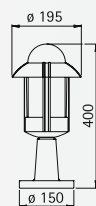

For installation on a wall,
on a foundation or
on the sunk pedestal 690010.

..1841

..1840

..1842

..0530

..4141

Art.-no.	Lamp	Base	Colour
----------	------	------	--------

Wall lamps