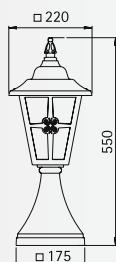

Classic lamps

Wall lamps
Pedestal lamps
Path lamps

Protection class IP 23
for incandescent lamps A 60
cast aluminium
with mounting plate
clear cathedral glass

For installation on a wall,
on a foundation or
on the sunk pedestal 690011.

..0532

Art.-no.	Lamp	Base	Colour	
Wall lamps				
601805	1 x A 60 75 W	E27	black-silver	
651805	1 x A 60 75 W	E27	brown-brass	
671805	1 x A 60 75 W	E27	white-gold	
Pedestal lamps				
601804	1 x A 60 75 W	E27	black-silver	
651804	1 x A 60 75 W	E27	brown-brass	
671804	1 x A 60 75 W	E27	white-gold	
Path lamps				
603227	1 x A 60 75 W	E27	black-silver	
653227	1 x A 60 75 W	E27	brown-brass	
673227	1 x A 60 75 W	E27	white-gold	
Pedestal lamps				
600532	1 x A 60 75 W	E27	black-silver	
650532	1 x A 60 75 W	E27	brown-brass	
670532	1 x A 60 75 W	E27	white-gold	
Path lamps				
604136	1 x A 60 75 W	E27	black-silver	
654136	1 x A 60 75 W	E27	brown-brass	
674136	1 x A 60 75 W	E27	white-gold