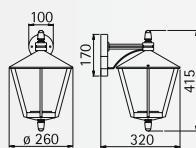

Classic lamps

..1816