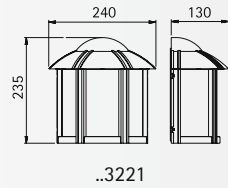

Wall lamps
Pedestal lamps
Path lamps

with/without integrated movement detector

Protection class IP 44
for incandescent lamps A 60
cast aluminium
with mounting plate
opal coated glass
..3221 opal acrylic glass

For installation on a wall,
on a foundation or
on the sunk pedestal 690010.

..1841