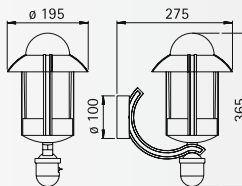

Wall lamps
Pedestal lamps
Path lamps

with/without integrated movement detector

Protection class IP 44
for incandescent lamps A 60
cast aluminium
with mounting plate
opal coated glass
..3221 opal acrylic glass

For installation on a wall,
on a foundation or
on the sunk pedestal 690010.

Art.-no.	Lamp	Base	Colour

Wall lamps

603221	1 x A 60 75 W	E27	black-silver
653221	1 x A 60 75 W	E27	brown-brass
673221	1 x A 60 75 W	E27	white-gold

601841	1 x A 60 75 W	E27	black-silver
651841	1 x A 60 75 W	E27	brown-brass
671841	1 x A 60 75 W	E27	white-gold

601840	1 x A 60 75 W	E27	black-silver
651840	1 x A 60 75 W	E27	brown-brass
671840	1 x A 60 75 W	E27	white-gold

Wall lamps with movement detector

601842	1 x A 60 75 W	E27	black-silver
651842	1 x A 60 75 W	E27	brown-brass
671842	1 x A 60 75 W	E27	white-gold

Pedestal lamps

600530	1 x A 60 75 W	E27	black-silver
650530	1 x A 60 75 W	E27	brown-brass
670530	1 x A 60 75 W	E27	white-gold

Path lamps

604141	1 x A 60 75 W	E27	black-silver
654141	1 x A 60 75 W	E27	brown-brass
674141	1 x A 60 75 W	E27	white-gold