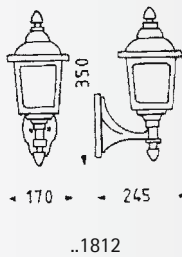

Wall and Pedestal lamps

Protection class IP 44
for incandescent lamps A 60
cast aluminium
with mounting plate
clear hollow glass

For installation on a wall,
on a foundation or
on the sunk pedestal 690010.

..1812