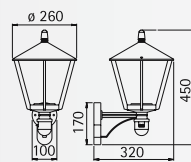

Classic lamps

..1815

Wall lamps
Pedestal lamps
Path lamps
Pole lamps

with/without integrated movement detector

Protection class IP 44
for incandescent lamps A 60
cast aluminium
pole lamps with pole
with mounting plate
clear acrylic glass

For installation on a wall, on a foundation or on the sunk pedestal 690010 (only ..0529 and ..4129).

Art.-no.	Lamp	Base	Colour
Wall lamps			
661816	1 x A 60 75 W	E27	black
651816	1 x A 60 75 W	E27	brown-brass
681816	1 x A 60 75 W	E27	white
Wall lamps with movement detector			
661815	1 x A 60 75 W	E27	black
651815	1 x A 60 75 W	E27	brown-brass
681815	1 x A 60 75 W	E27	white
Pedestal lamps			
660529	1 x A 60 75 W	E27	black
650529	1 x A 60 75 W	E27	brown-brass
680529	1 x A 60 75 W	E27	white
Path lamps 1-unit			
664129	1 x A 60 75 W	E27	black
654129	1 x A 60 75 W	E27	brown-brass
684129	1 x A 60 75 W	E27	white
Pole lamps 3-units			
662046	3 x A 60 75 W	E27	black
652046	3 x A 60 75 W	E27	brown-brass
682046	3 x A 60 75 W	E27	white