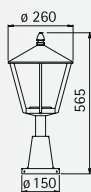

Classic lamps

..0529

Wall lamps
Pedestal lamps
Path lamps
Pole lamps

with/without integrated movement detector

Protection class IP 44
for incandescent lamps A 60
cast aluminium
pole lamps with pole
with mounting plate
clear acrylic glass

For installation on a wall, on a foundation or on the sunk pedestal 690010 (only ..0529 and ..4129).

Art.-no.	Lamp	Base	Colour
Wall lamps			
661816	1 x A 60 75 W	E27	black
651816	1 x A 60 75 W	E27	brown-brass
681816	1 x A 60 75 W	E27	white
Wall lamps with movement detector			
661815	1 x A 60 75 W	E27	black
651815	1 x A 60 75 W	E27	brown-brass
681815	1 x A 60 75 W	E27	white
Pedestal lamps			
660529	1 x A 60 75 W	E27	black
650529	1 x A 60 75 W	E27	brown-brass
680529	1 x A 60 75 W	E27	white
Path lamps 1-unit			
664129	1 x A 60 75 W	E27	black
654129	1 x A 60 75 W	E27	brown-brass
684129	1 x A 60 75 W	E27	white
Pole lamps 3-units			
662046	3 x A 60 75 W	E27	black
652046	3 x A 60 75 W	E27	brown-brass
682046	3 x A 60 75 W	E27	white