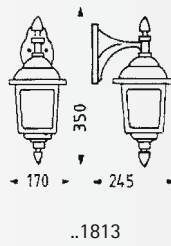

Wall and Pedestal lamps

Protection class IP 44
for incandescent lamps A 60
cast aluminium
with mounting plate
clear hollow glass

For installation on a wall,
on a foundation or
on the sunk pedestal 690010.

..1812