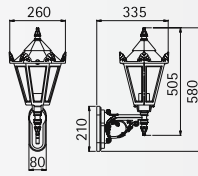

Wall lamps
Pedestal lamps
Path lamps
Pole lamps

Protection class IP 23
for incandescent lamps A 60
cast aluminium
pole lamps with pole
with mounting plate
clear flat glass

For installation on a wall, a foundation or on the sunk pedestal 690011 respectively 690010 (only ..4137).

Art.-no.	Lamp	Base	Colour
Wall lamps			
601807	1 x A 60 75 W	E27	black-silver
671807	1 x A 60 75 W	E27	white-gold
601806	1 x A 60 75 W	E27	black-silver
671806	1 x A 60 75 W	E27	white-gold
603228	1 x A 60 75 W	E27	black-silver
673228	1 x A 60 75 W	E27	white-gold
Pedestal lamps			
600533	1 x A 60 75 W	E27	black-silver
670533	1 x A 60 75 W	E27	white-gold
Path lamps 1-unit			
604137	1 x A 60 75 W	E27	black-silver
674137	1 x A 60 75 W	E27	white-gold
Pole lamps 3-units			
602049	3 x A 60 75 W	E27	black-silver
672049	3 x A 60 75 W	E27	white-gold
Pole lamps 4-units (without picture)			
602056	4 x A 60 75 W	E27	black-silver
672056	4 x A 60 75 W	E27	white-gold

..1806

Classic lamps