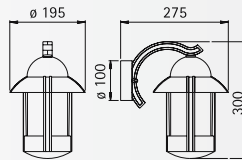

Wall lamps
Pedestal lamps
Path lamps

with/without integrated movement detector

Protection class IP 44
for incandescent lamps A 60
cast aluminium
with mounting plate
opal coated glass
..3221 opal acrylic glass

For installation on a wall,
on a foundation or
on the sunk pedestal 690010.

..1841