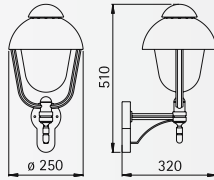

Wall lamps
Pedestal lamps
Path lamps
Pole lamps

Protection class IP 44
for incandescent lamps A 60
cast aluminium
pole lamps with pole
with mounting plate
clear blown glass

For installation on a wall, on a
foundation or on the sunk pedestal
690011 (only ..0515 and ..2029).

..0688

Classic lamps

Art.-no.	Lamp	Base	Colour

Wall lamps

660689	1 x A 60 75 W	E27	black
650689	1 x A 60 75 W	E27	brown-brass
680689	1 x A 60 75 W	E27	white

660688	1 x A 60 75 W	E27	black
650688	1 x A 60 75 W	E27	brown-brass
680688	1 x A 60 75 W	E27	white

Pedestal lamps

660515	1 x A 60 75 W	E27	black
650515	1 x A 60 75 W	E27	brown-brass
680515	1 x A 60 75 W	E27	white

Path lamps 1-unit

662029	1 x A 60 75 W	E27	black
652029	1 x A 60 75 W	E27	brown-brass
682029	1 x A 60 75 W	E27	white

Pole lamps 2-units

662040	2 x A 60 75 W	E27	black
652040	2 x A 60 75 W	E27	brown-brass
682040	2 x A 60 75 W	E27	white

Pole lamps 3-units

662041	3 x A 60 75 W	E27	black
652041	3 x A 60 75 W	E27	brown-brass
682041	3 x A 60 75 W	E27	white