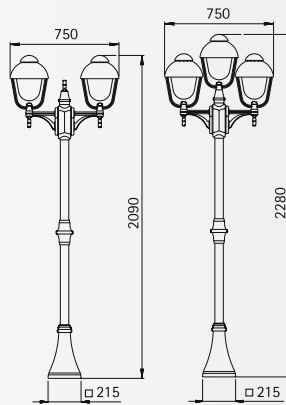

..2040

..2041