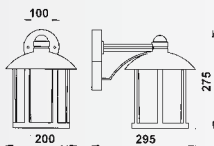

Classic lamps

..1835