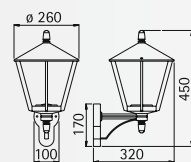

Classic lamps

..1814

Wall lamps
Pedestal lamps
Path lamps
Pole lamps

with/without integrated movement detector

Protection class IP 44
for incandescent lamps A 60
cast aluminium
pole lamps with pole
with mounting plate
clear acrylic glass

For installation on a wall, on a foundation or on the sunk pedestal 690010 (only ..0529 and ..4129).

Art.-no.	Lamp	Base	Colour
Wall lamps			
661816	1 x A 60 75 W	E27	black
651816	1 x A 60 75 W	E27	brown-brass
681816	1 x A 60 75 W	E27	white
Wall lamps with movement detector			
661815	1 x A 60 75 W	E27	black
651815	1 x A 60 75 W	E27	brown-brass
681815	1 x A 60 75 W	E27	white
Pedestal lamps			
660529	1 x A 60 75 W	E27	black
650529	1 x A 60 75 W	E27	brown-brass
680529	1 x A 60 75 W	E27	white
Path lamps 1-unit			
664129	1 x A 60 75 W	E27	black
654129	1 x A 60 75 W	E27	brown-brass
684129	1 x A 60 75 W	E27	white
Pole lamps 3-units			
662046	3 x A 60 75 W	E27	black
652046	3 x A 60 75 W	E27	brown-brass
682046	3 x A 60 75 W	E27	white