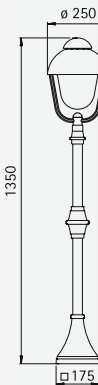

Wall lamps
Pedestal lamps
Path lamps
Pole lamps

Protection class IP 44
for incandescent lamps A 60
cast aluminium
pole lamps with pole
with mounting plate
clear blown glass

For installation on a wall, on a
foundation or on the sunk pedestal
690011 (only ..0515 and ..2029).

..2029

Classic lamps

Art.-no.	Lamp	Base	Colour

Wall lamps

660689	1 x A 60 75 W	E27	black
650689	1 x A 60 75 W	E27	brown-brass
680689	1 x A 60 75 W	E27	white

660688	1 x A 60 75 W	E27	black
650688	1 x A 60 75 W	E27	brown-brass
680688	1 x A 60 75 W	E27	white

Pedestal lamps

660515	1 x A 60 75 W	E27	black
650515	1 x A 60 75 W	E27	brown-brass
680515	1 x A 60 75 W	E27	white

Path lamps 1-unit

662029	1 x A 60 75 W	E27	black
652029	1 x A 60 75 W	E27	brown-brass
682029	1 x A 60 75 W	E27	white

Pole lamps 2-units

662040	2 x A 60 75 W	E27	black
652040	2 x A 60 75 W	E27	brown-brass
682040	2 x A 60 75 W	E27	white

Pole lamps 3-units

662041	3 x A 60 75 W	E27	black
652041	3 x A 60 75 W	E27	brown-brass
682041	3 x A 60 75 W	E27	white