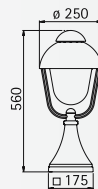

Wall lamps
Pedestal lamps
Path lamps
Pole lamps

Protection class IP 44
for incandescent lamps A 60
cast aluminium
pole lamps with pole
with mounting plate
clear blown glass

For installation on a wall, on a
foundation or on the sunk pedestal
690011 (only ..0515 and ..2029).

..0515

Classic lamps

Art.-no.	Lamp	Base	Colour

Wall lamps

660689	1 x A 60 75 W	E27	black
650689	1 x A 60 75 W	E27	brown-brass
680689	1 x A 60 75 W	E27	white

660688	1 x A 60 75 W	E27	black
650688	1 x A 60 75 W	E27	brown-brass
680688	1 x A 60 75 W	E27	white

Pedestal lamps

660515	1 x A 60 75 W	E27	black
650515	1 x A 60 75 W	E27	brown-brass
680515	1 x A 60 75 W	E27	white

Path lamps 1-unit

662029	1 x A 60 75 W	E27	black
652029	1 x A 60 75 W	E27	brown-brass
682029	1 x A 60 75 W	E27	white

Pole lamps 2-units

662040	2 x A 60 75 W	E27	black
652040	2 x A 60 75 W	E27	brown-brass
682040	2 x A 60 75 W	E27	white

Pole lamps 3-units

662041	3 x A 60 75 W	E27	black
652041	3 x A 60 75 W	E27	brown-brass
682041	3 x A 60 75 W	E27	white