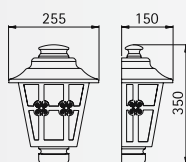

Classic lamps

Wall lamps
Pedestal lamps
Path lamps

Protection class IP 23
for incandescent lamps A 60
cast aluminium
with mounting plate
clear cathedral glass

For installation on a wall,
on a foundation or
on the sunk pedestal 690011.

..3227

Art.-no.	Lamp	Base	Colour	
Wall lamps				
601805	1 x A 60 75 W	E27	black-silver	
651805	1 x A 60 75 W	E27	brown-brass	
671805	1 x A 60 75 W	E27	white-gold	
Pedestal lamps				
601804	1 x A 60 75 W	E27	black-silver	
651804	1 x A 60 75 W	E27	brown-brass	
671804	1 x A 60 75 W	E27	white-gold	
Path lamps				
603227	1 x A 60 75 W	E27	black-silver	
653227	1 x A 60 75 W	E27	brown-brass	
673227	1 x A 60 75 W	E27	white-gold	
Pedestal lamps				
600532	1 x A 60 75 W	E27	black-silver	
650532	1 x A 60 75 W	E27	brown-brass	
670532	1 x A 60 75 W	E27	white-gold	
Path lamps				
604136	1 x A 60 75 W	E27	black-silver	
654136	1 x A 60 75 W	E27	brown-brass	
674136	1 x A 60 75 W	E27	white-gold