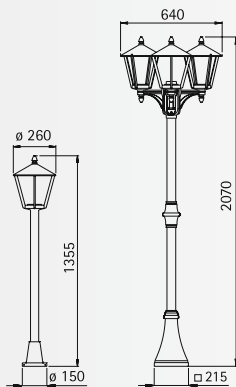

..4129

..2046