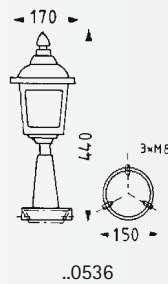

Art.-no.	Lamp	Base	Colour
Wall lamps			
661813	1 x A 60 75 W	E27	black
651813	1 x A 60 75 W	E27	brown-brass
681813	1 x A 60 75 W	E27	white
Pedestal lamps			
661812	1 x A 60 75 W	E27	black
651812	1 x A 60 75 W	E27	brown-brass
681812	1 x A 60 75 W	E27	white
Pedestal lamps			
660536	1 x A 60 75 W	E27	black
650536	1 x A 60 75 W	E27	brown-brass
680536	1 x A 60 75 W	E27	white