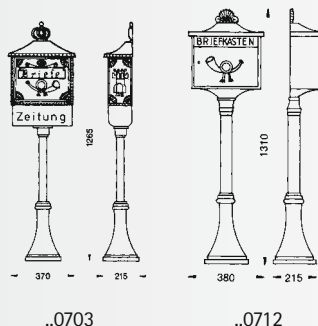

Letter-box with newspaperholder on column

made of stainless steel for installation on a foundation

- Available on request for encase in concrete.

Art.-no.	Material	Deposit slot
690765	stainless steel	260 x 40 mm

Letter-boxes