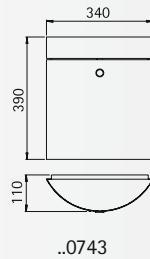

Wall letter-box and newspaper-holder

made of stainless steel
letter drop on the top
unloading at the front
with stainless steel lock and two keys
inclusive mounting material

Art.-no.	Material/Colour	Deposit slot
Wall letter-box		
680743	white	260 x 40 mm
690743	stainless steel	260 x 40 mm
Newspaper-holder on both sides open		
680744	white	
690744	stainless steel	

..0744