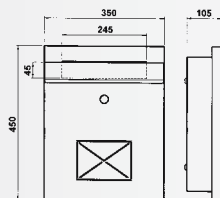

Letter-boxes

..0747

Wall letter-box

made of stainless steel
letter drop and unloading at the front
to be opened to the front
with stainless steel lock and two keys
inclusive mounting material

Art.-no.	Material	Deposit slot
690747	stainless steel	280 x 40 mm

..0774

Wall letter-box with integrated compartment for newspaper

made of stainless steel
with integrated compartment for newspaper
letter drop and unloading at the front
to be opened to the front
with stainless steel lock and two keys
inclusive mounting material

Newspaper-holder

made of stainless steel
on both sides open

Art.-no.	Material	Deposit slot
690774	stainless steel	255 x 37 mm

..0751

Newspaper-holder on both sides open

690751	stainless steel	

..0762

..0773

Wall letter-boxes

..0762 made of stainless steel
letter drop and unloading at the front
with stainless steel lock and two keys
inclusive mounting material

..0773 made of stainless steel and cast aluminium
with integrated compartment for newspaper, on both sides open, body made of varnished cast aluminium,
letter drop and unloading from the top, with stainless steel lock on the right side and two keys, inclusive mounting material

Art.-no.	Material/Colour	Deposit slot
690762	stainless steel	245 x 45 mm
690773	stainless steel /anthracite	280 x 40 mm