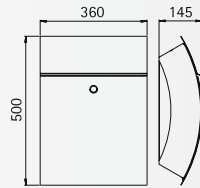

..0789

Art.-no.	Material	Deposit slot
690789	stainless steel	300 x 50 mm

**Wall letter-box**

with integrated compartment for newspaper

made of stainless steel  
 compartment for newspaper on both sides open  
 letter drop and unloading at the front to be opened to the front  
 with stainless steel lock and two keys  
 inclusive mounting material