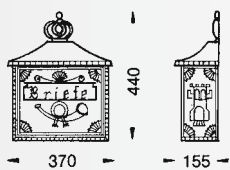

Letter-boxes

..0700