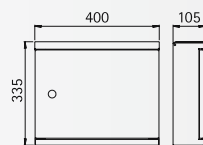

Wall letter-box

with/without
integrated compart-
ment for newspaper

made of stainless steel
letter drop and unloading at the front
to be opened from the left to the right
with stainless steel lock and two keys
inclusive mounting material

..0787