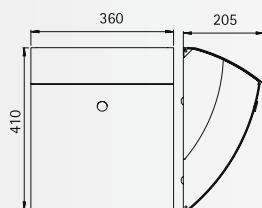

..0784

Art.-no.	Material	Deposit slot
Wall letter-box		
690783	stainless steel	260 x 40 mm

Newspaper-holder on both sides open		
690784	stainless steel	

..0785