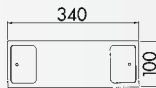

..0743

..0744