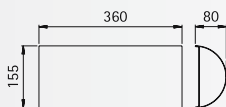

..0784

Art.-no.	Material	Deposit slot
Wall letter-box		
690783	stainless steel	260 x 40 mm

Newspaper-holder on both sides open		
690784	stainless steel