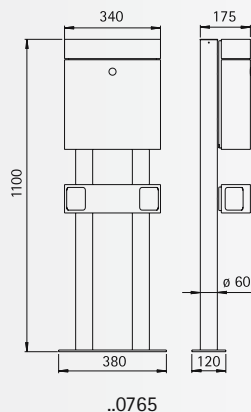

# Letter-boxes

Letter-box with newspaperholder on column

made of stainless steel for installation on a foundation

- Available on request for encase in concrete.

Art.-no.	Material	Deposit slot
690765	stainless steel	260 x 40 mm