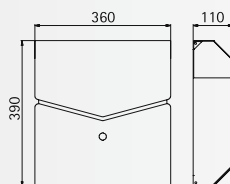

Letter-boxes

..0741

Wall letter-box

with integrated compartment for newspaper

made of stainless steel
compartment for newspaper on both sides open
letter drop and unloading at the front to be opened to the front
with stainless steel lock and two keys inclusive mounting material

Art.-no.	Material	Deposit slot
Wall letter-box		
690741	stainless steel	335 x 40 mm