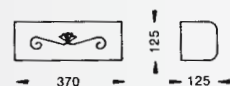

..0711

Wall letter-box and newspaper-holder

cast aluminium
letter drop and unloading at the front to be opened from the left to the right with stainless steel lock and two keys inclusive mounting material

Art.-no.	Colour	Deposit slot
Wall letter-box		
600710	black-silver	320 x 40 mm
650710	brown-brass	320 x 40 mm
670710	white-gold	320 x 40 mm

Newspaper-holder open on the right

600711	black-silver	
650711	brown-brass	
670711	white-gold