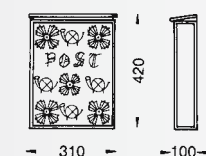

..0702

Wall letter-boxes

with integrated compartment for newspaper

cast aluminium
letter drop on the top unloading at the front, to be opened from the right to the left with stainless steel lock and two keys newspaper-holder both sides open

Art.-no.	Colour	Deposit slot
600702	black-silver	280 x 48 mm
650702	brown-brass	280 x 48 mm
670702	white-gold	280 x 48 mm

600704	black-silver	280 x 48 mm
650704	brown-brass	280 x 48 mm
670704	white-gold	280 x 48 mm