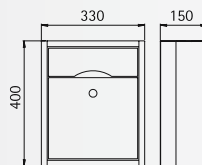

## Wall letter-box

made of stainless steel  
letter drop and unloading at the front  
to be opened to the front  
with stainless steel lock and two keys  
inclusive mounting material

Art.-no.	Material	Deposit slot
690747	stainless steel	280 x 40 mm