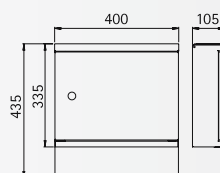

..0788

Art.-no.	Material	Deposit slot
without compartment for newspaper		
690787	stainless steel	260 x 40 mm
with compartment for newspaper		
690788	stainless steel	255 x 37 mm