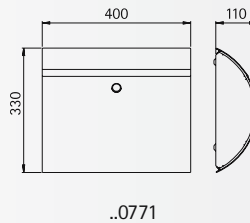

Wall letter-box and newspaper-holder

made of stainless steel
letter drop on the top
unloading at the front
to be opened to the front
with stainless steel lock and two keys
inclusive mounting material