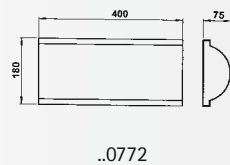

Wall letter-box and newspaper-holder

made of stainless steel
letter drop on the top
unloading at the front
to be opened to the front
with stainless steel lock and two keys
inclusive mounting material