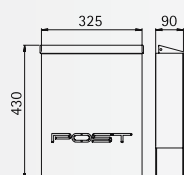

..0773

Wall letter-boxes

..0762 made of stainless steel
letter drop and unloading at the front
with stainless steel lock and two keys
inclusive mounting material

..0773 made of stainless steel and cast aluminium
with integrated compartment for newspaper, on both sides open, body made of varnished cast aluminium,
letter drop and unloading from the top, with stainless steel lock on the right side and two keys, inclusive mounting material

Art.-no.	Material/Colour	Deposit slot
690762	stainless steel	245 x 45 mm
690773	stainless steel /anthracite	280 x 40 mm