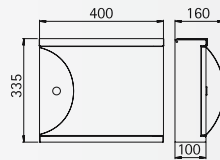

Wall letter-box

with integrated compartment for newspaper

made of stainless steel
compartment for newspaper on both sides open
letter drop and unloading at the front to be opened from the left to the right
with stainless steel lock and two keys
inclusive mounting material

..0789