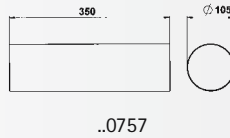

Wall letter-box and newspaper-holder

made of stainless steel
letter drop and unloading at the front
to be opened to the front
with stainless steel lock and two keys
inclusive mounting material