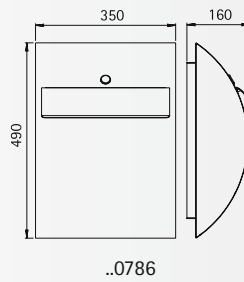

Wall letter-box and newspaper-holder

made of stainless steel
letter drop and unloading at the front
to be opened to the front
with stainless steel lock and two keys
inclusive mounting material