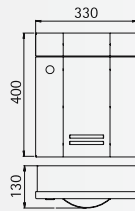

Letter-boxes

..0747

Wall letter-box

made of stainless steel
letter drop and unloading at the front
to be opened to the front
with stainless steel lock and two keys
inclusive mounting material

Art.-no.	Material	Deposit slot
690747	stainless steel	280 x 40 mm