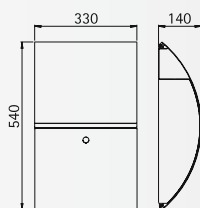

Art.-no.	Material	Deposit slot
690770	stainless steel	300 x 45 mm
690755	stainless steel	260 x 40 mm

..0755