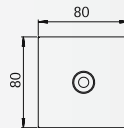

..0945

..0946

Art.-no.	Material
Bell plate single	
690945	stainless steel 6 mm
Bell plate double	
690946	stainless steel 6 mm

Bell plates

made of stainless steel
with bolt attachment and
mounting material