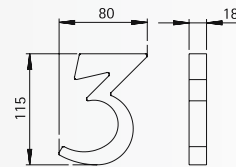

Bell plates and House numbers

0123456789

a b c

House numbers
0 to 9 and
Letters a, b, c

cast aluminium
with bolt attachment
and mounting material

Art.-no.	Colour	
House numbers 0 to 9		
600900	0	black-silver
600901	1	black-silver
600902	2	black-silver
600903	3	black-silver
600904	4	black-silver
600905	5	black-silver
600906	6	black-silver
600907	7	black-silver
600908	8	black-silver
600909	9	black-silver
Letters a, b, c		
600910	a	black-silver
600911	b	black-silver
600912	c	black-silver

0123456789

a b c

Art.-no.	Colour	
House numbers 0 to 9		
650900	0	brown-brass
650901	1	brown-brass
650902	2	brown-brass
650903	3	brown-brass
650904	4	brown-brass
650905	5	brown-brass
650906	6	brown-brass
650907	7	brown-brass
650908	8	brown-brass
650909	9	brown-brass
Letters a, b, c		
650910	a	brown-brass
650911	b	brown-brass
650912	c	brown-brass

0123456789

a b c

Art.-no.	Colour	
House numbers 0 to 9		
670900	0	white-gold
670901	1	white-gold
670902	2	white-gold
670903	3	white-gold
670904	4	white-gold
670905	5	white-gold
670906	6	white-gold
670907	7	white-gold
670908	8	white-gold
670909	9	white-gold
Letters a, b, c		
670910	a	white-gold
670911	b	white-gold
670912	c	white-gold