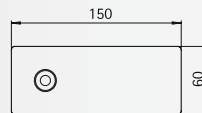

Bell plates and House numbers

Bell plates and House numbers

..0759

..0752

Bell plates

made of stainless steel
with wall mounting box and
mounting material

Art.-no.	Material
Bell plates single	
690759	stainless steel 1,5 mm
690752	stainless steel 1,5 mm

..0756

..0781

Bell plates

made of stainless steel
with bolt attachment and
mounting material

Art.-no.	Material
Bell plates single	
690756	stainless steel 2 mm
690781	stainless steel 2 mm

..0754

..0753

Bell plates