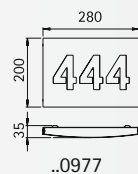

House numbers

stainless steel
background with polish steel surface
with mounting plate
custom-made house number
lettering height: 100 mm