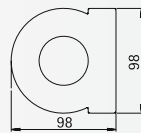

House numbers
0 to 9 and
Letters a, b, c

stainless steel
with bolt attachment
and mounting material

0123

456

789

abc

Art.-no.		Material
House numbers 0 to 9		
690920	0	stainless steel
690921	1	stainless steel
690922	2	stainless steel
690923	3	stainless steel
690924	4	stainless steel
690925	5	stainless steel
690926	6	stainless steel
690927	7	stainless steel
690928	8	stainless steel
690929	9	stainless steel
Letters a, b, c		
690930	a	stainless steel
690931	b	stainless steel
690932	c	stainless steel