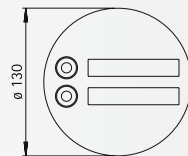

made of stainless steel
with bolt attachment and
mounting material

Art.-no.	Material
Bell plates single	
690753	stainless steel 2 mm
690754	stainless steel 2 mm

Bell plates
House numbers

Bell plates

made of stainless steel
with bolt attachment and
mounting material

..0947

..0758

Art.-no.	Material
Bell plates single	
690947	stainless steel 6 mm
690758	stainless steel 2 mm

Bell plates

made of stainless steel
with bolt attachment and
mounting material
enclosed name plate for engraving

..0945

..0946

Art.-no.	Material
Bell plate single	
690945	stainless steel 6 mm
Bell plate double	
690946	stainless steel 6 mm

Bell plates

made of stainless steel
with bolt attachment and
mounting material