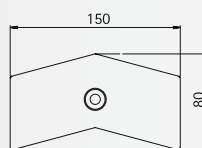

Bell plates and House numbers

Bell plates and House numbers

..0759

..0752

Bell plates

made of stainless steel
with wall mounting box and
mounting material

Art.-no.	Material
Bell plates single	
690759	stainless steel 1,5 mm
690752	stainless steel 1,5 mm

..0756

..0781

Bell plates

made of stainless steel
with bolt attachment and
mounting material

Art.-no.	Material
Bell plates single	
690756	stainless steel 2 mm
690781	stainless steel 2 mm

..0754

..0753

Bell plates