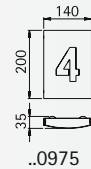

House numbers

stainless steel
background with polish steel surface
with mounting plate
custom-made house number
lettering height: 100 mm