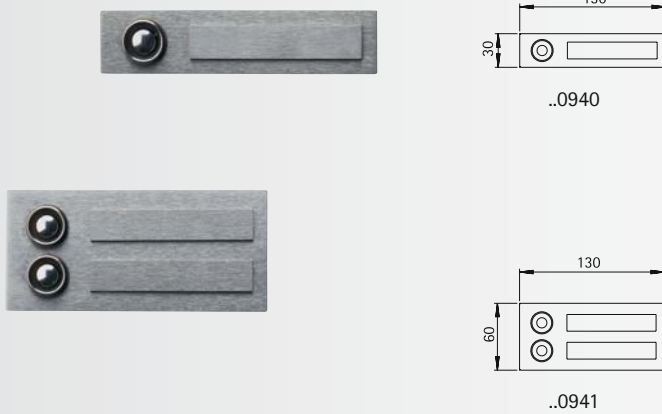

made of stainless steel
with bolt attachment and
mounting material

Art.-no.	Material
Bell plates single	
690753	stainless steel 2 mm
690754	stainless steel 2 mm

Bell plates
House numbers

Bell plates

made of stainless steel
with bolt attachment and
mounting material

..0947

..0758

Art.-no.	Material
Bell plates single	
690947	stainless steel 6 mm
690758	stainless steel 2 mm

Bell plates

made of stainless steel
with bolt attachment and
mounting material
enclosed name plate for engraving

..0949

..0948

Art.-no.	Material
Bell plates single	
690949	stainless steel 6 mm
690948	stainless steel 6 mm

Bell plates and House numbers

Bell plates

made of stainless steel
with bolt attachment and
mounting material

Art.-no.	Material
Bell plates single	
690950	stainless steel 6 mm
690951	stainless steel 6 mm

Bell plates

made of stainless steel
with bolt attachment and
mounting material
enclosed name plate for engraving