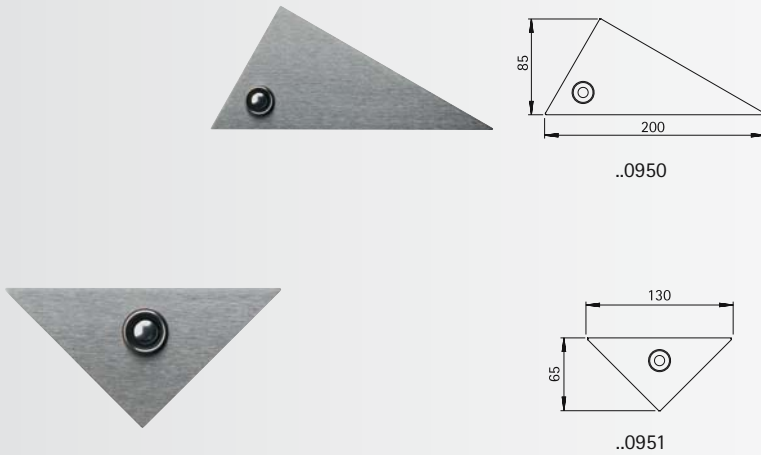

..0949

..0948

Art.-no.	Material
Bell plates single	
690949	stainless steel 6 mm
690948	stainless steel 6 mm

Bell plates and House numbers

Bell plates

made of stainless steel
with bolt attachment and
mounting material