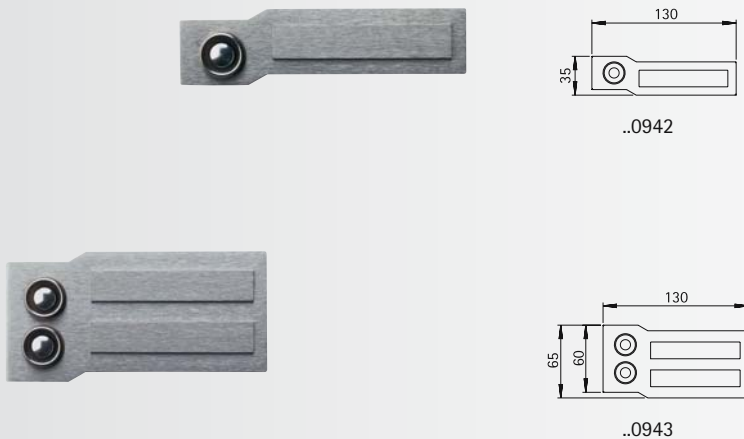

..0949

..0948

Art.-no.	Material
Bell plates single	
690949	stainless steel 6 mm
690948	stainless steel 6 mm

Bell plates and House numbers

Bell plates

made of stainless steel
with bolt attachment and
mounting material

Art.-no.	Material
Bell plates single	
690950	stainless steel 6 mm
690951	stainless steel 6 mm

Bell plates

made of stainless steel
with bolt attachment and
mounting material
enclosed name plate for engraving

Art.-no.	Material
Bell plate single	
690940	stainless steel 6 mm
Bell plate double	
690941	stainless steel 6 mm

Bell plates

made of stainless steel
with bolt attachment and
mounting material
enclosed name plate for engraving