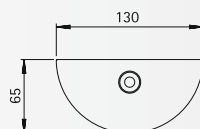

Bell plates

made of stainless steel
with bolt attachment and
mounting material

..0947

..0758

Art.-no.	Material
Bell plates single	
690947	stainless steel 6 mm
690758	stainless steel 2 mm

Bell plates

made of stainless steel
with bolt attachment and
mounting material
enclosed name plate for engraving

..0945

..0946

Art.-no.	Material
Bell plate single	
690945	stainless steel 6 mm
Bell plate double	
690946	stainless steel 6 mm

Bell plates

made of stainless steel
with bolt attachment and
mounting material

..0949

..0948

Art.-no.	Material
Bell plates single	
690949	stainless steel 6 mm
690948	stainless steel 6 mm