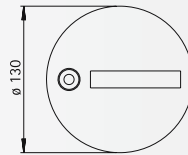

made of stainless steel
with bolt attachment and
mounting material

Art.-no.	Material
Bell plates single	
690753	stainless steel 2 mm
690754	stainless steel 2 mm

Bell plates
House numbers

Bell plates

made of stainless steel
with bolt attachment and
mounting material

..0947

..0758

Art.-no.	Material
Bell plates single	
690947	stainless steel 6 mm
690758	stainless steel 2 mm

Bell plates

made of stainless steel
with bolt attachment and
mounting material
enclosed name plate for engraving

..0945

..0946

Art.-no.	Material
Bell plate single	
690945	stainless steel 6 mm
Bell plate double	
690946	stainless steel 6 mm

Bell plates

made of stainless steel
with bolt attachment and
mounting material