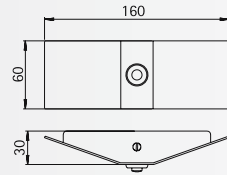

Bell plates and House numbers

Bell plates and House numbers

..0759

..0752

Bell plates

made of stainless steel
with wall mounting box and
mounting material

Art.-no.	Material
Bell plates single	
690759	stainless steel 1,5 mm
690752	stainless steel 1,5 mm

..0756

..0781

Bell plates

made of stainless steel
with bolt attachment and
mounting material

Art.-no.	Material
Bell plates single	
690756	stainless steel 2 mm
690781	stainless steel 2 mm

..0754

..0753

Bell plates