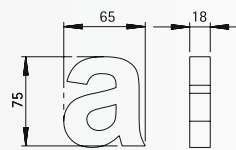

Bell plates and House numbers

0123456789

a b c

House numbers
0 to 9 and
Letters a, b, c

cast aluminium
with bolt attachment
and mounting material

Art.-no.	Colour	
House numbers 0 to 9		
600900	0	black-silver
600901	1	black-silver
600902	2	black-silver
600903	3	black-silver
600904	4	black-silver
600905	5	black-silver
600906	6	black-silver
600907	7	black-silver
600908	8	black-silver
600909	9	black-silver
Letters a, b, c		
600910	a	black-silver
600911	b	black-silver
600912	c	black-silver

0123456789

a b c

Art.-no.	Colour	
House numbers 0 to 9		
650900	0	brown-brass
650901	1	brown-brass
650902	2	brown-brass
650903	3	brown-brass
650904	4	brown-brass
650905	5	brown-brass
650906	6	brown-brass
650907	7	brown-brass
650908	8	brown-brass
650909	9	brown-brass
Letters a, b, c		
650910	a	brown-brass
650911	b	brown-brass
650912	c	brown-brass

0123456789

a b c

Art.-no.	Colour	
House numbers 0 to 9		
670900	0	white-gold
670901	1	white-gold
670902	2	white-gold
670903	3	white-gold
670904	4	white-gold
670905	5	white-gold
670906	6	white-gold
670907	7	white-gold
670908	8	white-gold
670909	9	white-gold
Letters a, b, c		
670910	a	white-gold
670911	b	white-gold
670912	c	white-gold