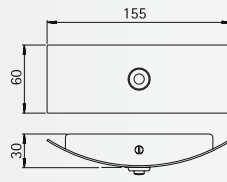

Bell plates and House numbers

Bell plates and House numbers

..0759

..0752

Bell plates

made of stainless steel
with wall mounting box and
mounting material

Art.-no.	Material
Bell plates single	
690759	stainless steel 1,5 mm
690752	stainless steel 1,5 mm

..0756

..0781

Bell plates

made of stainless steel
with bolt attachment and
mounting material

Art.-no.	Material
Bell plates single	
690756	stainless steel 2 mm
690781	stainless steel 2 mm

..0754

..0753

Bell plates