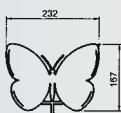

..0767

..0766

Planters

made of stainless steel
with additional bottom,
water drain and ornamental frame

Art.-no.	W	H	D	Material
690766	300	500	300	stainless steel
690767	300	350	300	stainless steel

Accessories