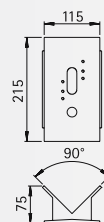

Corner plates

stainless steel

■ further items on request

..1003 appropriate for lamps:

..0211	..0224	..0232	..0239	..0241	..0243
..0250	..0600	..0627	..0628	..0658	..0687

Art.-no. Material

691003	stainless steel

..1004 appropriate for lamps:

..0226	..0227	..0229	..0230	..0237	..0601
..0602	..0603	..0620			

Art.-no. Material

691004	stainless steel

Corner plates

cast aluminium

■ further items on request

..1005 appropriate for lamps:

..0257	..0607	..0612	..0613	..0614	..0633
..0639	..0645	..0646	..0657	..0661	..0662
..0669	..0697	..1001	..1840	..1841	..1842
..1843	..1844	..1845	..2120	..2122	..2141
..2153	..2155	..2167	..2182		

Art.-no. Colour

601005	black-silver
651005	brown-brass
661005	black
671005	white-gold
681005	white
691005	silver

..1006

..1006 appropriate for lamps:

..0213	..0215	..0688	..0689	..0698	..0699
..1804	..1805	..1812	..1813	..1814	..1815
..1816	..1818	..1819	..1828	..1829	..1831
..1832	..1833	..1834	..1835		

Art.-no. Colour

601006	black-silver
651006	brown-brass
661006	black
671006	white-gold
681006	white
691006	silver

..1007 appropriate for lamps:

..0609	..1806	..1807

Art.-no. Colour

601007	black-silver
651007	brown-brass
661007	black
671007	white-gold
681007	white
691007	silver