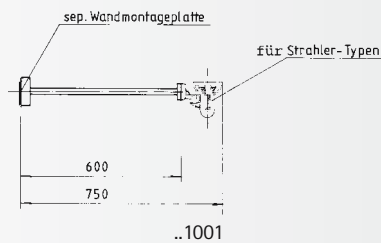

Wall extender units for small spotlights

Protection class IP 44
aluminiumtube with mounting plate

suitable for spotlights:
..2120, ..2122, ..2153, ..2155, ..2182

- further items on request

Art.-no.	Colour
661001	black
681001	white