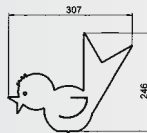

Accessories

Lanterns

without candle
made of stainless steel
clear flat glass

Art.-no.	W	H	D	Material
690967	250	810	250	stainless steel
690968	200	610	200	stainless steel

without picture

690969	150	400	150	stainless steel
690970	100	260	100	stainless steel

Planters

made of stainless steel
with additional bottom,
water drain and ornamental frame

Art.-no.	W	H	D	Material
690766	300	500	300	stainless steel
690767	300	350	300	stainless steel

Accessories

..0960

Accessories

with/without lantern

Art.-no.	Motive	Material
with lantern		
690961	Butterfly	stainless steel
690960	Bird	stainless steel
690964	Cock	stainless steel

without lantern		
690962	Hearts	stainless steel