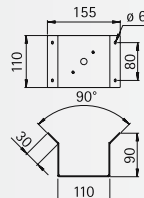

..1004

Corner plates

stainless steel

■ further items on request

..1003 appropriate for lamps:

..0211	..0224	..0232	..0239	..0241	..0243
..0250	..0600	..0627	..0628	..0658	..0687

Art.-no. Material

691003	stainless steel

..1004 appropriate for lamps:

..0226	..0227	..0229	..0230	..0237	..0601
..0602	..0603	..0620			

Art.-no. Material

691004	stainless steel