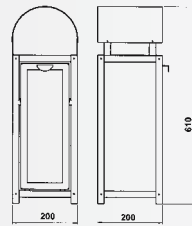

Accessories

..0968