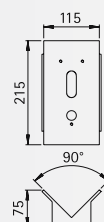

..1007

..1006 appropriate for lamps:

..0213	..0215	..0688	..0689	..0698	..0699
..1804	..1805	..1812	..1813	..1814	..1815
..1816	..1818	..1819	..1828	..1829	..1831
..1832	..1833	..1834	..1835		

Art.-no. Colour

601006	black-silver
651006	brown-brass
661006	black
671006	white-gold
681006	white
691006	silver

..1007 appropriate for lamps:

..0609	..1806	..1807

Art.-no. Colour

601007	black-silver
651007	brown-brass
661007	black
671007	white-gold
681007	white
691007	silver