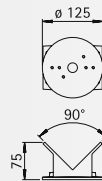

..1005

Corner plates

cast aluminium

■ further items on request

..1005 appropriate for lamps:

..0257	..0607	..0612	..0613	..0614	..0633
..0639	..0645	..0646	..0657	..0661	..0662
..0669	..0697	..1001	..1840	..1841	..1842
..1843	..1844	..1845	..2120	..2122	..2141
..2153	..2155	..2167	..2182		