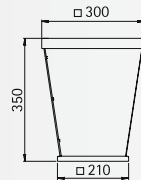

Accessories

Lanterns

without candle
made of stainless steel
clear flat glass

Art.-no.	W	H	D	Material
690967	250	810	250	stainless steel
690968	200	610	200	stainless steel

without picture

690969	150	400	150	stainless steel
690970	100	260	100	stainless steel

..0767

Planters

made of stainless steel
with additional bottom,
water drain and ornamental frame

Art.-no.	W	H	D	Material
690766	300	500	300	stainless steel
690767	300	350	300	stainless steel

Accessories

Accessories

with/without lantern

Art.-no.	Motive	Material
with lantern		
690961	Butterfly	stainless steel
690960	Bird	stainless steel
690964	Cock	stainless steel

without lantern		
690962	Hearts	stainless steel