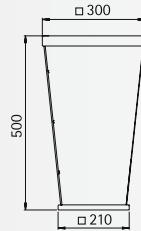

..0766

Planters

made of stainless steel
with additional bottom,
water drain and ornamental frame

Art.-no.	W	H	D	Material
690766	300	500	300	stainless steel
690767	300	350	300	stainless steel

Accessories