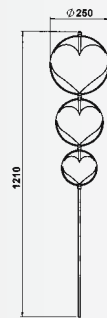

Accessories

Lanterns

without candle
made of stainless steel
clear flat glass

Art.-no.	W	H	D	Material
690967	250	810	250	stainless steel
690968	200	610	200	stainless steel

without picture

690969	150	400	150	stainless steel
690970	100	260	100	stainless steel

Planters

made of stainless steel
with additional bottom,
water drain and ornamental frame

Art.-no.	W	H	D	Material
690766	300	500	300	stainless steel
690767	300	350	300	stainless steel

Accessories

..0962

Accessories

with/without lantern

Art.-no.	Motive	Material
with lantern		
690961	Butterfly	stainless steel
690960	Bird	stainless steel
690964	Cock	stainless steel

without lantern		
690962	Hearts	stainless steel