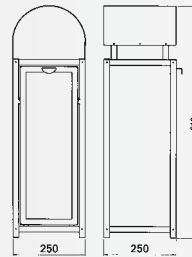

..0967

Lanterns

without candle
made of stainless steel
clear flat glass

Art.-no.	W	H	D	Material
690967	250	810	250	stainless steel
690968	200	610	200	stainless steel

without picture

690969	150	400	150	stainless steel
690970	100	260	100	stainless steel