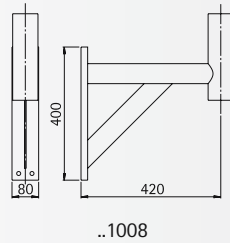

Wall extender for pole top lamps

Protection class IP 44
steel, hot-dip galvanized
and varnished
suitable for pole top lamps
page 12 to 14

Art.-no.	Colour
661008	black