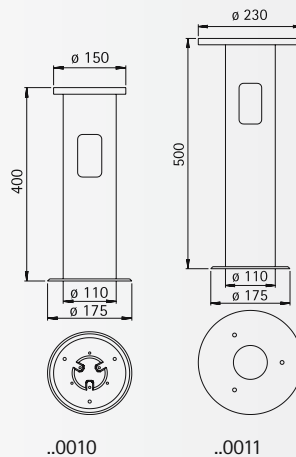

Art.-no.	Colour
661001	black
681001	white

Sunk pedestals

cast aluminium
flange for three-screw base fitting

Art.-no.	Hole circles	Colour
690010	ø 40, 60, 85, 120 mm	black
690011	ø 136, 140, 170, 175, 190 mm	black