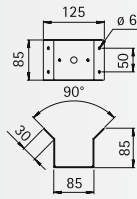

Accessories

..1003

..1004

Corner plates

stainless steel

■ further items on request

..1003 appropriate for lamps:

..0211	..0224	..0232	..0239	..0241	..0243
..0250	..0600	..0627	..0628	..0658	..0687