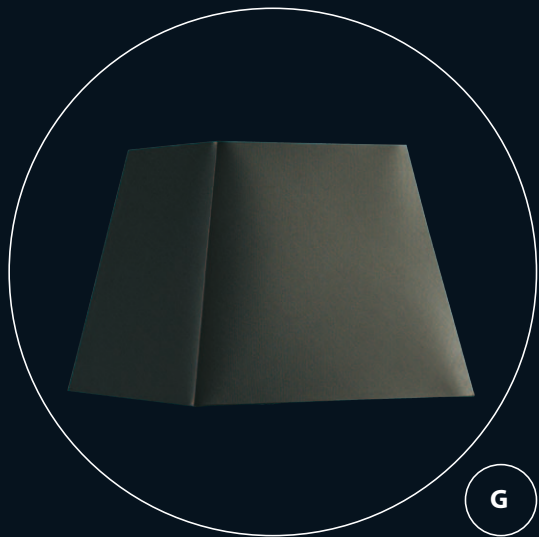

arte di murano
MADE IN ITALY