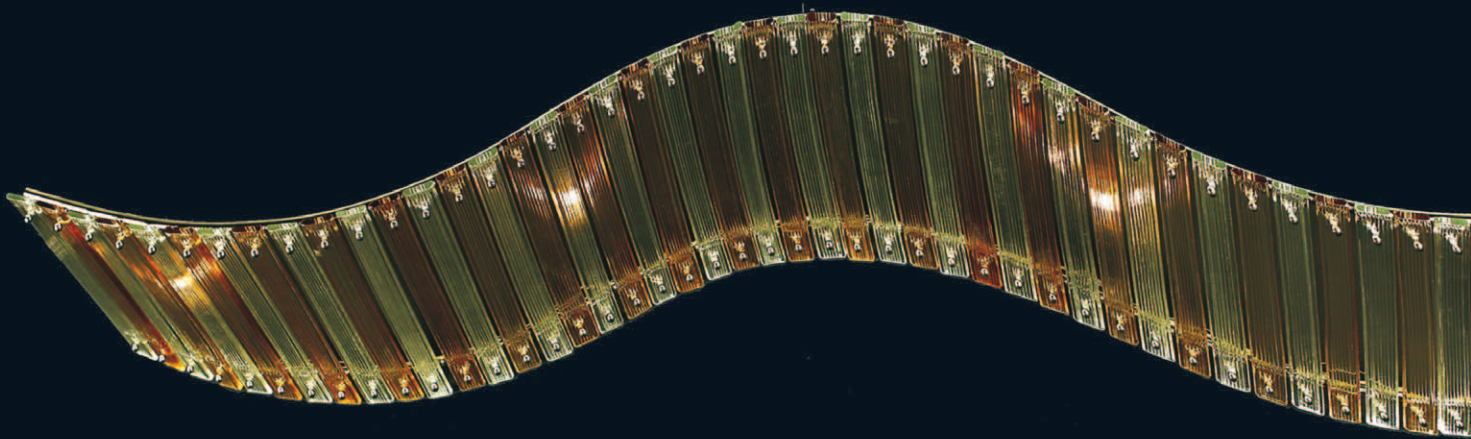

Models:

Sosp. L 150 cm   App. 2 Luci/Lights
Sosp. L 200 cm
Sosp. L 250 cm
Sosp. L 400 cm

Colours:

Cristallo/Crystal
Ambra/Amber
Cristallo Ambra/Crystal Amber