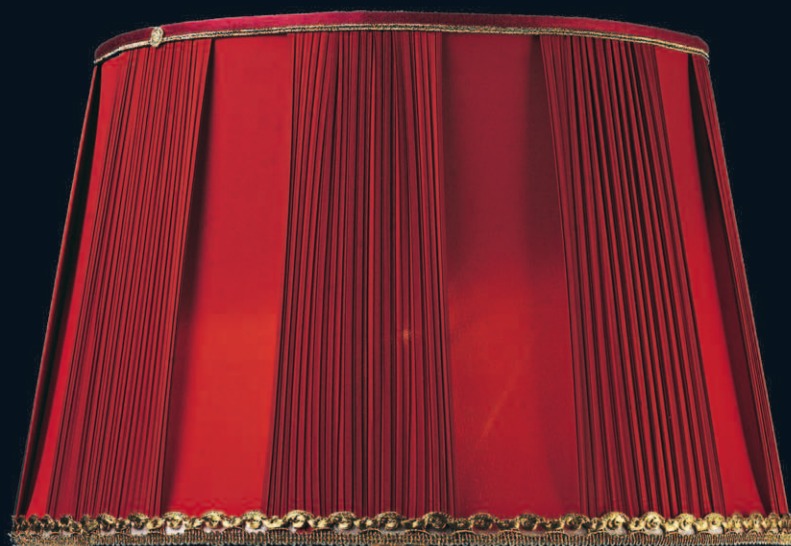

ELECTRO
www.modulelectro.ru

Art. 7582/LG 1 E27 H cm 83 Bianco/White

Models:

Lume Grande/Big Lumen
Lume Piccolo/Small Lumen

Colours:

Bianco/White
Nero/Black
Ambra/Amber