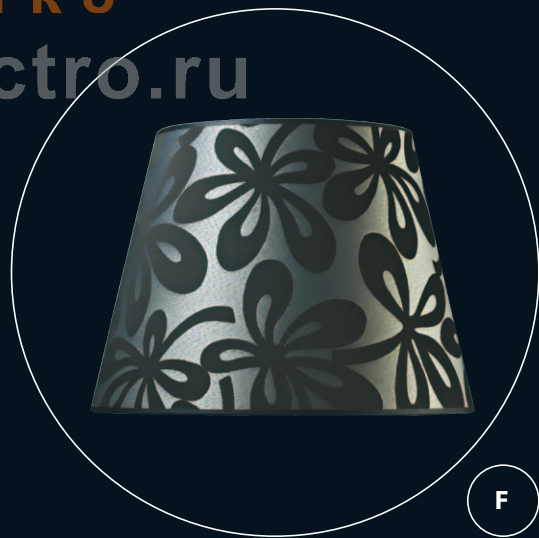

arte di murano
MADE IN ITALY