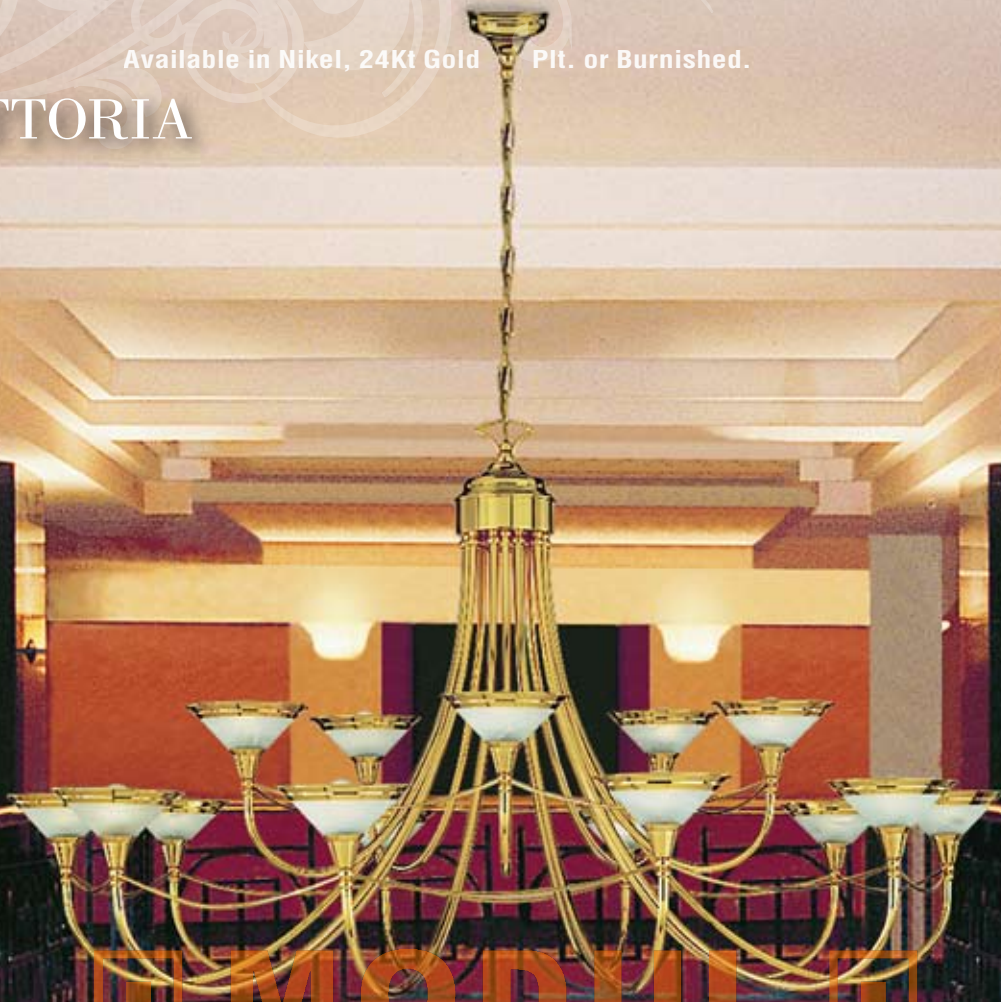

VITTORIA

Available in Nickel, 24Kt Gold Plt. or Burnished.

MODUL

ELECTRO

www.modulelectro.ru