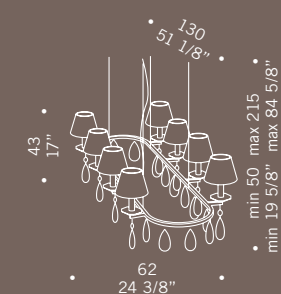

ELORO S8 SHADE
8x40W E14
sferetta chiara
little sphere

CE

IP20