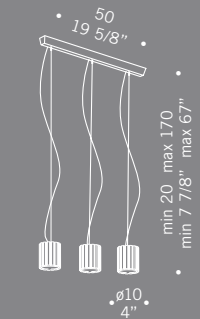

CHARLOTTE S3L
3x60W G9
alogeno bispina
halogen bi-pin