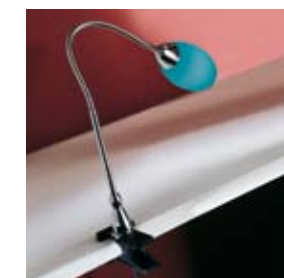

Poli pò / design Oriano Favaretto

MODULO
ELECTRO

www.modulelectro.ru