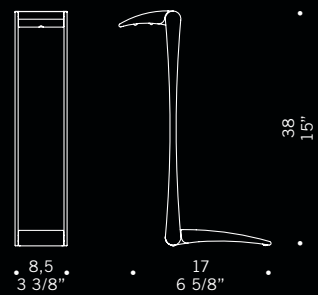

Liu / design Luca Ferretto

MODUL
ELECTRO
www.modulelectro.ru

LIU L
4x1W 24Vdc LED
3000°K
lente 40° 40° lens
alimentatore
elettronico esterno
external electronic ballast