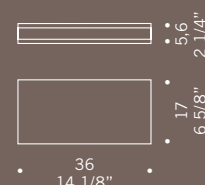

JAZZ A 36-17
2x24W 2G11
fluorescente
fluorescent
alimentatore elettronico
portata massima 2 kg
electronic ballast
maximum capacity 4,40 lbs