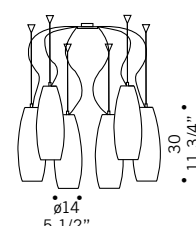

PERONI S14D6
6x70W E27
alogeno chiara
clear halogen
6x50W E27 - PAR 20
6x23W E27
fluorescente fluorescent
cavo elettrico 200 cm
cables lenght 200 cm

CE