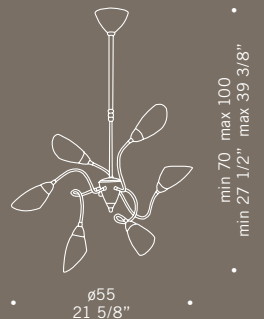

POLI PÒ K6
6x40W E14
sferetta chiara
little sphere