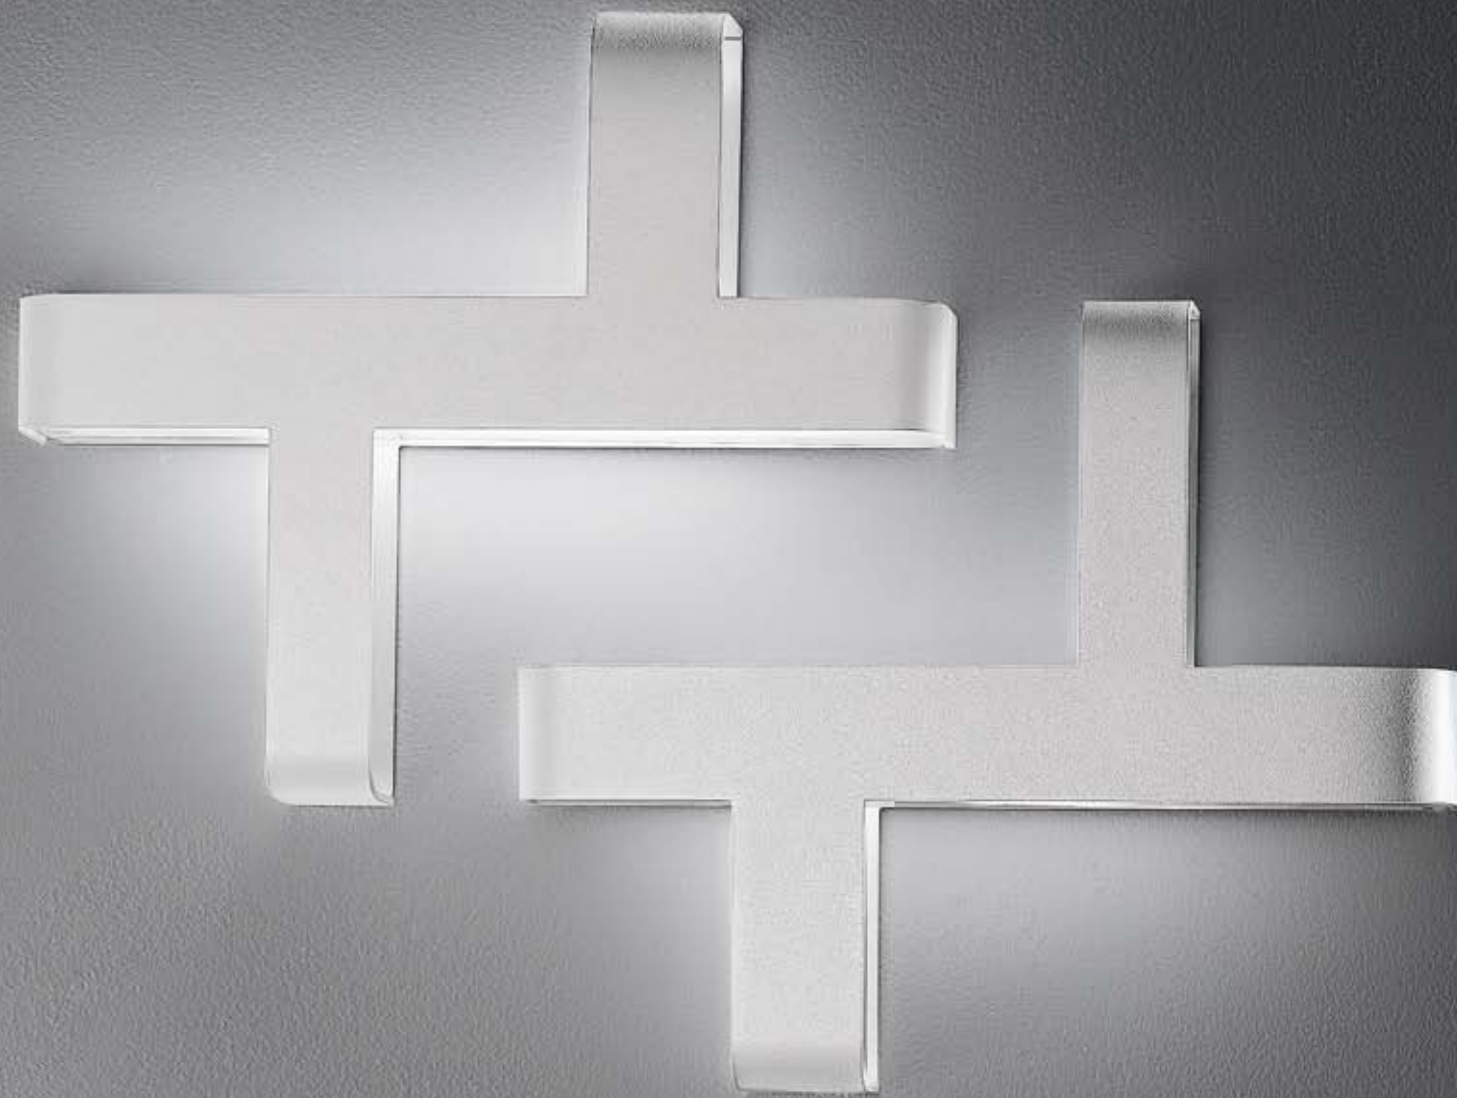

Codice 51 / design Oriano Favaretto

Applique plafoniera in metallo verniciato bianco epossidico (RAL 9016), interno in acciaio lucido con vetro borosilicato satinato internamente.
Wall/ceiling lamp in white laquered epoxidic metal (RAL 9016), internal side in polished steel with borosilicate glass internally satined.