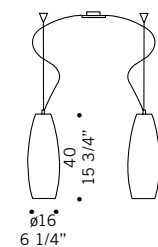

PERONI S16D2
2x70W E27
alogeno chiara
clear halogen
2x75W E27 - PAR 30
2x23W E27
fluorescente fluorescent
cavo elettrico 200 cm
cables lenght 200 cm

CE