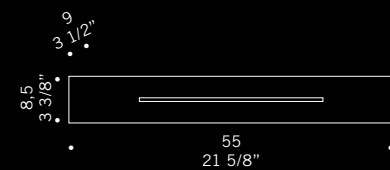

ISHI A2
1x120W R7s
alogeno lineare 75 mm
halogen linear 75 mm

CE
IP20
ADA

ISHI A2
1x26W G24d-3
fluorescente
fluorescent

CE
IP20
ADA

MODUL
ELECTRO
www.modul-electro.ru