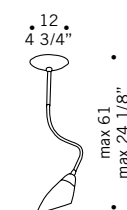

Giallo melone satinato
Satinated melon

Verde mela satinato
Satinated apple green

Ambra satinato
Satinated amber

Giallo satinato
Satinated yellow

MODULO
ELECTRO

www.modulelectro.ru

POLI PÒ F
1x40W E14
sferetta chiara
little sphere