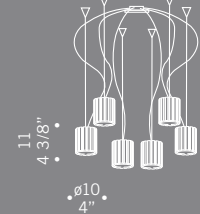

CHARLOTTE S6D
6x60W G9
alogeno bispina
halogen bi-pin
cavo elettrico 200 cm
cables lenght 200 cm