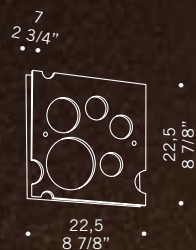

CHEESE AP5
5x20W-12V G4
alogeno bispina
halogen bi-pin
trasformatore elettronico
electronic transformer