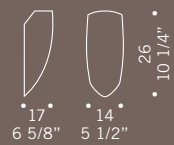

PERONI A1
1x70W E27
alogeno chiara
clear halogen
1x15W E27
fluorescente
fluorescent