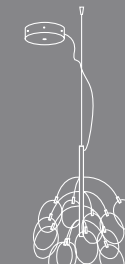

ø58
22 7/8"

PRO•SECCO S13D CE
13x20W-12V G4
alogeno bispina
halogen bi-pin
cavo elettrico 150 cm
trasformatore magnetico
cables length 150 cm
magnetic transformer