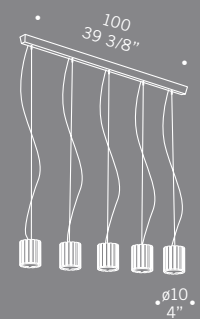

CHARLOTTE S5L
5x60W G9
alogeno bispina
halogen bi-pin

MODULO
ELECTRO
www.modulelectro.ru