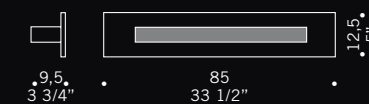

RIGHETTA A85 CE
1x55W 2G11
fluorescente
fluorescent ADA
alimentatore elettronico
electronic ballast IP40