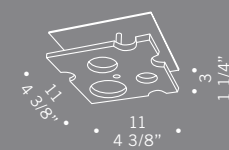

Cheese / design Oriano Favaretto

CHEESE F3
3x20W-12V G4
alogeno bispina
halogen bi-pin
foro incasso $\varnothing$ 8 cm
profondità minima 5 cm
trasformatore escluso
recessed hole $\varnothing$ 8 cm
min. depth 5 cm
transformer not included

MODUL
ELECTRO
www.modulelectro.ru