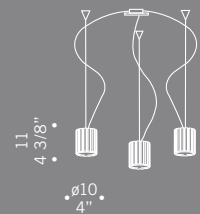

Charlotte / design Luca Ferretto

CHARLOTTE S1
1x60W G9
alogeno bispina
halogen bi-pin

CHARLOTTE S1D
1x60W G9
alogeno bispina
halogen bi-pin
cavo elettrico 200 cm
cables lenght 200 cm

CHARLOTTE S2D
2x60W G9
alogeno bispina
halogen bi-pin
cavo elettrico 200 cm
cables lenght 200 cm