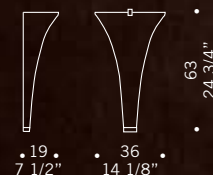

Olimpia / design Oriano Favaretto

Diffusore in vetro satinato bianco. Montatura in metallo nichel spazzolato.
Satined white glass shade. Brushed nickel metal fitting.

OLIMPIA A
1x120W R7s
alogeno lineare 75 mm
halogen linear 75 mm

IP20

MODUL
ELECTRO
www.modulelectro.ru