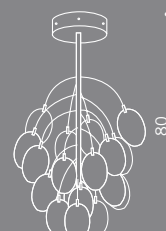

ø67
26 3/8"

PRO•SECCO K19 CE
19x20W-12V G4
alogeno bispina
halogen bi-pin
trasformatore magnetico
magnetic transformer