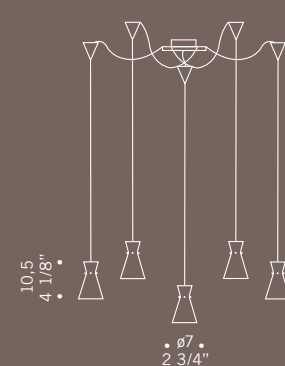

MEMORY XXS S5D
5x20W-12V G4
alogena bispina
halogen bi-pin
trasformatore elettronico
cavo elettrico 200 cm
electronic transformer
cables lenght 200 cm

MODUL
ELECTRO
www.modulelectro.ru