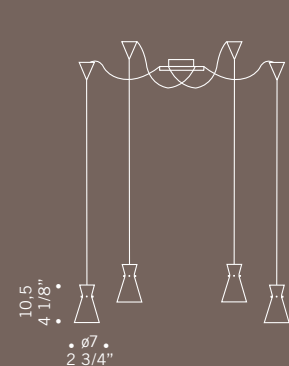

MEMORY XXS S4D
4x20W-12V G4
alogena bispina
halogen bi-pin
trasformatore elettronico
cavo elettrico 200 cm
electronic transformer
cables lenght 200 cm