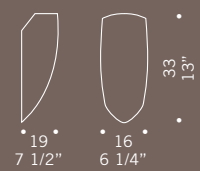

Peroni / design Ufficio Stile de Majo

MODUL
ELECTRO
www.modulelectro.ru

PERONI A0
1x70W E27
alogeno chiara
clear halogen
1x20W E27
fluorescente
fluorescent