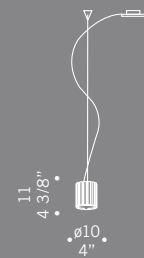

Charlotte / design Luca Ferretto

CHARLOTTE S1
1x60W G9
alogeno bispina
halogen bi-pin

CHARLOTTE S1D
1x60W G9
alogeno bispina
halogen bi-pin
cavo elettrico 200 cm
cables lenght 200 cm

CHARLOTTE S2D
2x60W G9
alogeno bispina
halogen bi-pin
cavo elettrico 200 cm
cables lenght 200 cm