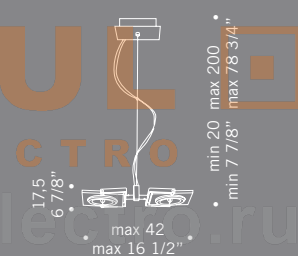

SAN SIRO S2
2x50W G53
halospot 111
trasformatore elettronico
electronic transformer