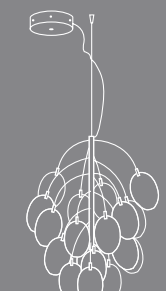

ø67
26 3/8"

PRO•SECCO S19D CE
19x20W-12V G4
alogeno bispina
halogen bi-pin
cavo elettrico 150 cm
trasformatore magnetico
cables length 150 cm
magnetic transformer