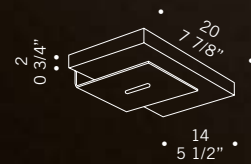

TAU A
1x60W G9
alogeno bispina
halogen bi-pin