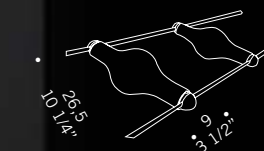

Adam / design Luca Ferretto

SISTEMA SU CAVI

Corpi illuminanti in vetro borosilicato soffiato e sabbiato, montatura interna in metallo cromato e particolari in policarbonato opale.

Lighting system on cables with mouth-blown, satined borosilicate diffusers, lamp support in chromed metal and details in opal polycarbonate.

ADAM S0-S1-S2

Diffusore in vetro borosilicato soffiato e sabbiato. Montatura in metallo laccato bianco (RAL 9016) con particolari in policarbonato trasparente satinato.

Diffuser: hand blown and frosted borosilicate glass. Frame: white-lacquered metal (RAL 9016) with details in satined transparent polycarbonate.

MODUL
ELECTRO
www.modulelectro.ru

ADAM CO
120W R7s
alogeno lineare 114 mm
halogen linear 114 mm
lunghezza cavi 5-10-20 mt
cables length 5-10-20 mt

CE

P20