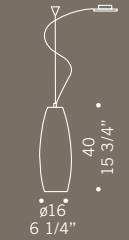

PERONI S16D
1x70W E27
alogeno chiara
clear halogen
1x75W E27 - PAR 30
1x23W E27
fluorescente *fluorescent*
cavo elettrico 200 cm
cables lenght 200 cm