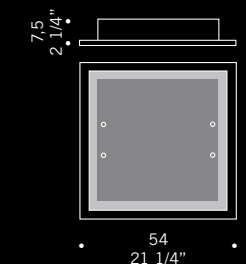

QUADRA A/P 54
54E
4x36W 2G11
fluorescente *fluorescent*
alimentatore elettronico
electronic ballast

QUADRA A/P 54
54ED
4x36W 2G11
fluorescente *fluorescent*
alimentatore elettronico
dimmerabile
electronic ballast dimmable

QUADRA A/P 54
54 EMERGENZA E
4x36W 2G11
fluorescente *fluorescent*
alimentatore elettronico
+ kit di emergenza
electronic ballast
+ *emergency control gear*