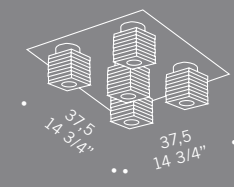

OTTO X OTTO P5
5x40W G9
alogeno bispino
halogen bi-pin