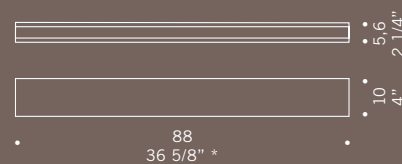

MODUL
ELECTRO
www.modulelectro.ru

Jazz / design Ufficio Stile de Majo

* size suitable for the U.S. market
 ** not available for the U.S. market

JAZZ A 58-10 
 1x24W G5 
 fluorescente lineare T5 
T5 linear fluorescent
 alimentatore elettronico 
 portata massima 4 kg
electronic ballast
maximum capacity 8,81 lbs