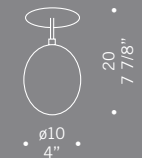

PRO•SECCO F
1x20W-12V G4
alogeno bispina
halogen bi-pin
foro incasso $\varnothing$ 7,5 cm
trasformatore escluso
recess hole $\varnothing$ 7,5 cm
transformer not included