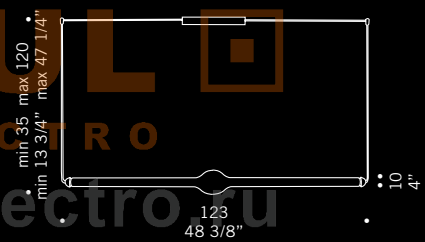

ADAM S2
1x54W G5
fluorescente lineare T5
T5 linear fluorescent

IP30