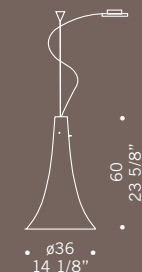

Satined white glass shade, brushed nickel metal fitting. Clear or frosted glass shade with clear edge, chromed metal fitting.

MODUL
ELECTRO
www.modulelectro.ru

OLIMPIA S1/S1D
1x70W E27
alogeno chiara
clear halogen
1x75W E27 - PAR 30
1x23W E27
fluorescente
fluorescent
cavo elettrico 200 cm
cables length 200 cm