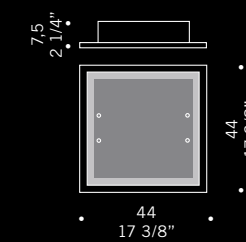

QUADRA A/P 44 **
44E
4x18W 2G11
fluorescente *fluorescent*
alimentatore elettronico
electronic ballast

QUADRA A/P 44 **
44 EMERGENZA E
4x18W 2G11
fluorescente *fluorescent*
alimentatore elettronico
+ kit di emergenza
electronic ballast
+ *emergency control gear*