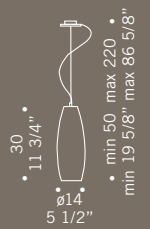

Peroni / design Ufficio Stile de Majo

MODUL
ELECTRO
www.modulelectro.ru

PERONI S14
1x70W E27
alogeno chiara
clear halogen
1x50W E27 - PAR 20
1x23W E27
fluorescente *fluorescent*