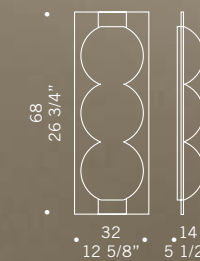

PERLAGE A3/P3
3x70W E27
alogeno chiara
clear halogen

2x26W G24d-3
fluorescente
fluorescent