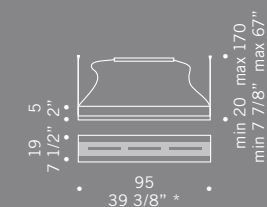

LINEAR 1 S95
1x39W G5
fluorescente lineare T5
T5 linear fluorescent
alimentatore elettronico
electronic ballast

LINEAR 1 S95 ED
1x39W G5
fluorescente lineare T5
T5 linear fluorescent
alimentatore elettronico
electronic ballast
dimmerabile
electronic ballast dimmable