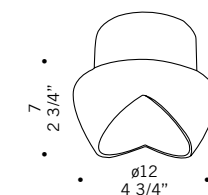

CUT F
1x50W-12V GY6,35
alogeno bispina
halogen bi-pin
1x50W-12V GU5,3
alogeno dicroico
halogen dichroic
foro incasso ø 9 cm
profondità minima 10 cm
*recessed hole ø 9 cm
min. depth 10 cm*
transformer not included