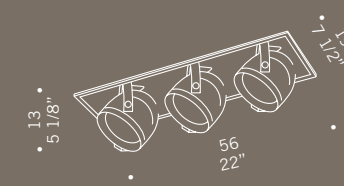

SPOKE MINI F3
3x100W G53
halospot 111
foro incasso 17x54 cm
profondità minima 10 cm
trasformatore escluso
recessed hole 17x54 cm
min. depth 10 cm
transformer not included