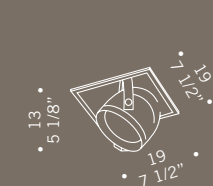

Spoke Mini / design Luca Ferretto

Diffusore in cristallo. Montatura in metallo laccato nero con profilo in alluminio. Forcella in polimetilmetacrilato (PMMA) trasparente.
Diffuser in clear glass. Metal black lacquered fitting with aluminium profile.
Structure in transparent polymethylmethacrylate (PMMA).

MODULO
ELECTRO
www.modulelectro.ru

SPOKE MINI F1
1x100W G53
halospot 111
foro incasso 17x17 cm
profondità minima 10 cm
trasformatore escluso
recessed hole 17x17 cm
min. depth 10 cm
transformer not included