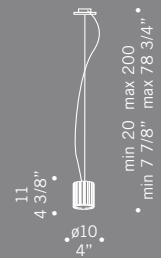

Charlotte / design Luca Ferretto

CHARLOTTE S1
1x60W G9
alogeno bispina
halogen bi-pin