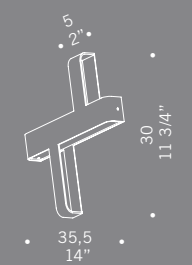

CODICE 51 A/P
1x8W G5
fluorescente lineare T5
T5 linear fluorescent

- CE
- IP20
- ADA