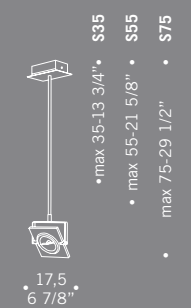

SAN SIRO S35-S55-S75
1x100W G53
halospot 111
trasformatore elettronico
electronic transformer