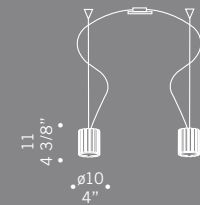

Charlotte / design Luca Ferretto

CHARLOTTE S1
1x60W G9
alogeno bispina
halogen bi-pin

CHARLOTTE S1D
1x60W G9
alogeno bispina
halogen bi-pin
cavo elettrico 200 cm
cables lenght 200 cm

CHARLOTTE S2D
2x60W G9
alogeno bispina
halogen bi-pin
cavo elettrico 200 cm
cables lenght 200 cm