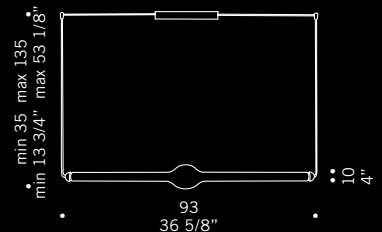

ADAM S1
1x39W G5
fluorescente lineare T5
T5 linear fluorescent

IP30