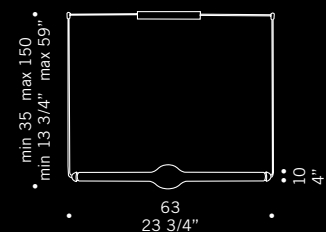

ADAM S0
1x24W G5
fluorescente lineare T5
T5 linear fluorescent

IP30