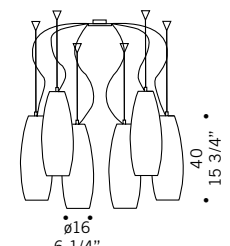

PERONI S16D6
6x70W E27
alogeno chiara
clear halogen
6x75W E27 - PAR 30
6x23W E27
fluorescente fluorescent
cavo elettrico 200 cm
cables lenght 200 cm

CE