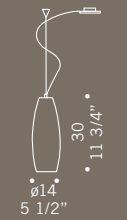

PERONI S14D
1x70W E27
alogeno chiara
clear halogen
1x50W E27 - PAR 20
1x23W E27
fluorescente *fluorescent*
cavo elettrico 200 cm
cables lenght 200 cm