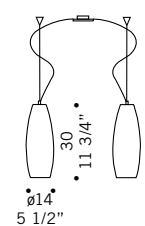

PERONI S14D2
2x70W E27
alogeno chiara
clear halogen
2x50W E27 - PAR 20
2x23W E27
fluorescente fluorescent
cavo elettrico 200 cm
cables lenght 200 cm

CE