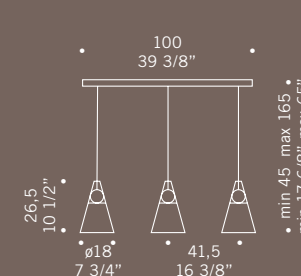

GEMMA S3L
3x70W E27
alogeno chiara
clear halogen
3x75W E27 - PAR 30
3x15W E27
fluorescente fluorescent

MODUL
ELECTRO
www.modulselectro.ru