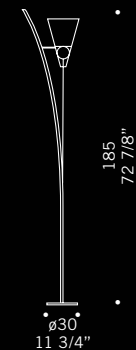

GEMMA R
1x70W E27
alogena chiara
clear halogen
1x150W E27
alogena chiara
clear halogen
1x75W E27 - PAR 30
con varialuce
with dimmer