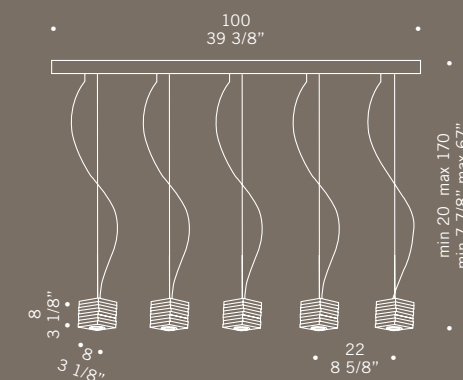

OTTO X OTTO S5L
5x40W G9
alogeno bispina
halogen bi-pin