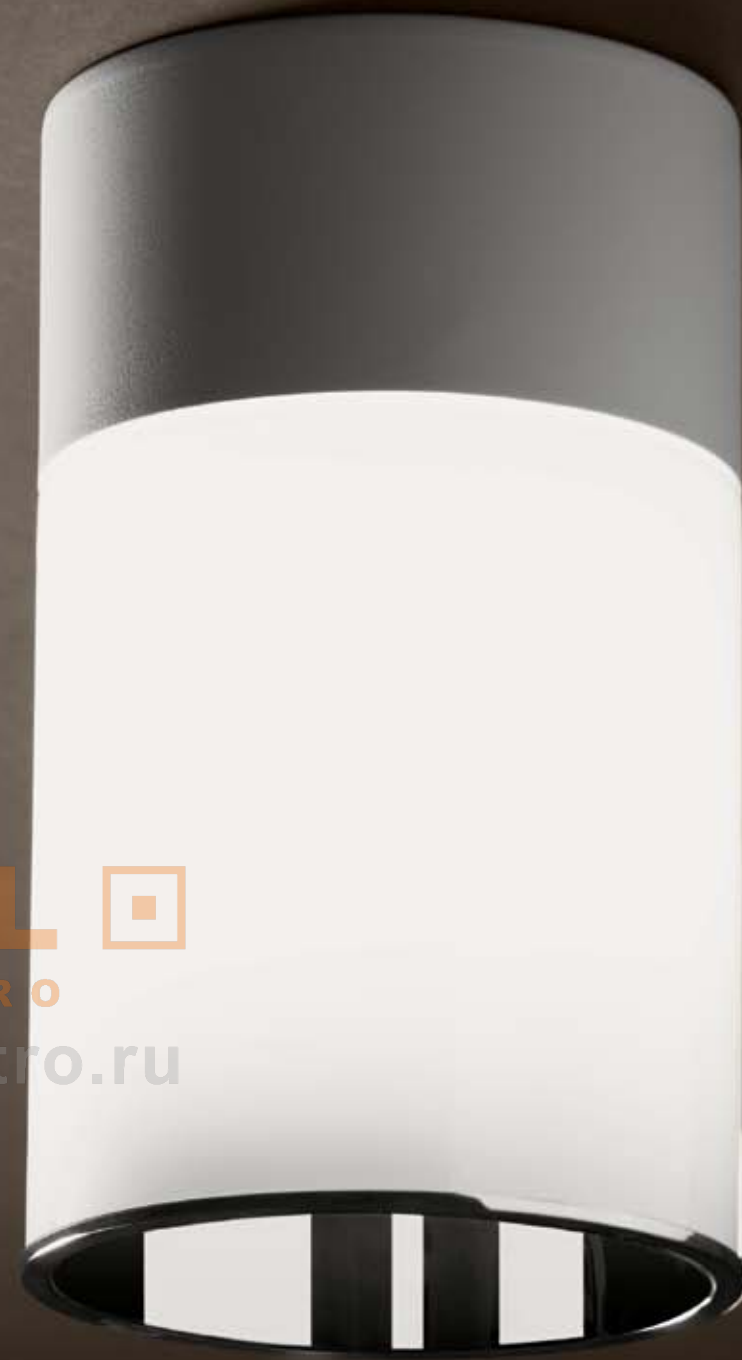

MODUL
ELECTRO
www.modulelectro.ru

CONCERTO P32 CE
1x32W GX24q-3
fluorescente *fluorescent*
1x26W GX24q-3
fluorescente *fluorescent*
1x42W GX24q-4
fluorescente *fluorescent*

CONCERTO P35 CE
1x35W G12
scarica
metal halide
high intensity discharge
alimentatore elettronico
electronic ballast

CONCERTO P42ED CE
1x42W GX24q-4
fluorescente *fluorescent*
alimentatore elett. dimm.
electronic ballast dimmable