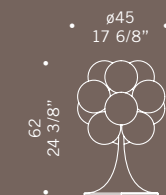

BABOL T
12x25W G9
alogeno bispina
halogen bi-pin

CE

IP20