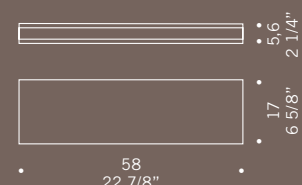

Jazz / design Ufficio Stile de Majo

* size suitable for the U.S. market
** not available for the U.S. market

JAZZ A 58-10
1x24W G5
fluorescente lineare T5
T5 linear fluorescent
alimentatore elettronico
portata massima 4 kg
electronic ballast
maximum capacity 8,81 lbs

JAZZ A 88-10
1x39W G5
fluorescente lineare T5
T5 linear fluorescent
alimentatore elettronico
portata massima 4 kg
electronic ballast
maximum capacity 8,81 lbs

JAZZ A 36-17
2x24W 2G11
fluorescente
fluorescent
alimentatore elettronico
portata massima 2 kg
electronic ballast
maximum capacity 4,40 lbs

JAZZ A 45-17
2x36W 2G11
fluorescente
fluorescent
alimentatore elettronico
portata massima 2 kg
electronic ballast
maximum capacity 4,40 lbs

JAZZ A 58-17 **
2x55W 2G11
fluorescente
fluorescent
alimentatore elettronico
portata massima 2 kg
electronic ballast
maximum capacity 4,40 lbs

MODUL
ELECTRO
www.modulelectro.ru