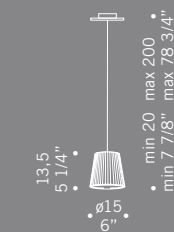

LUMÈ SO
1x60W E14
sferetta chiara
little sphere