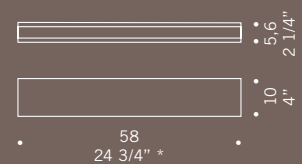

MODUL
ELECTRO
www.modulelectro.ru

Jazz / design Ufficio Stile de Majo

* size suitable for the U.S. market
 ** not available for the U.S. market

JAZZ A 58-10 
 1x24W G5 
 fluorescente lineare T5 
T5 linear fluorescent
 alimentatore elettronico 
 portata massima 4 kg
electronic ballast
maximum capacity 8,81 lbs