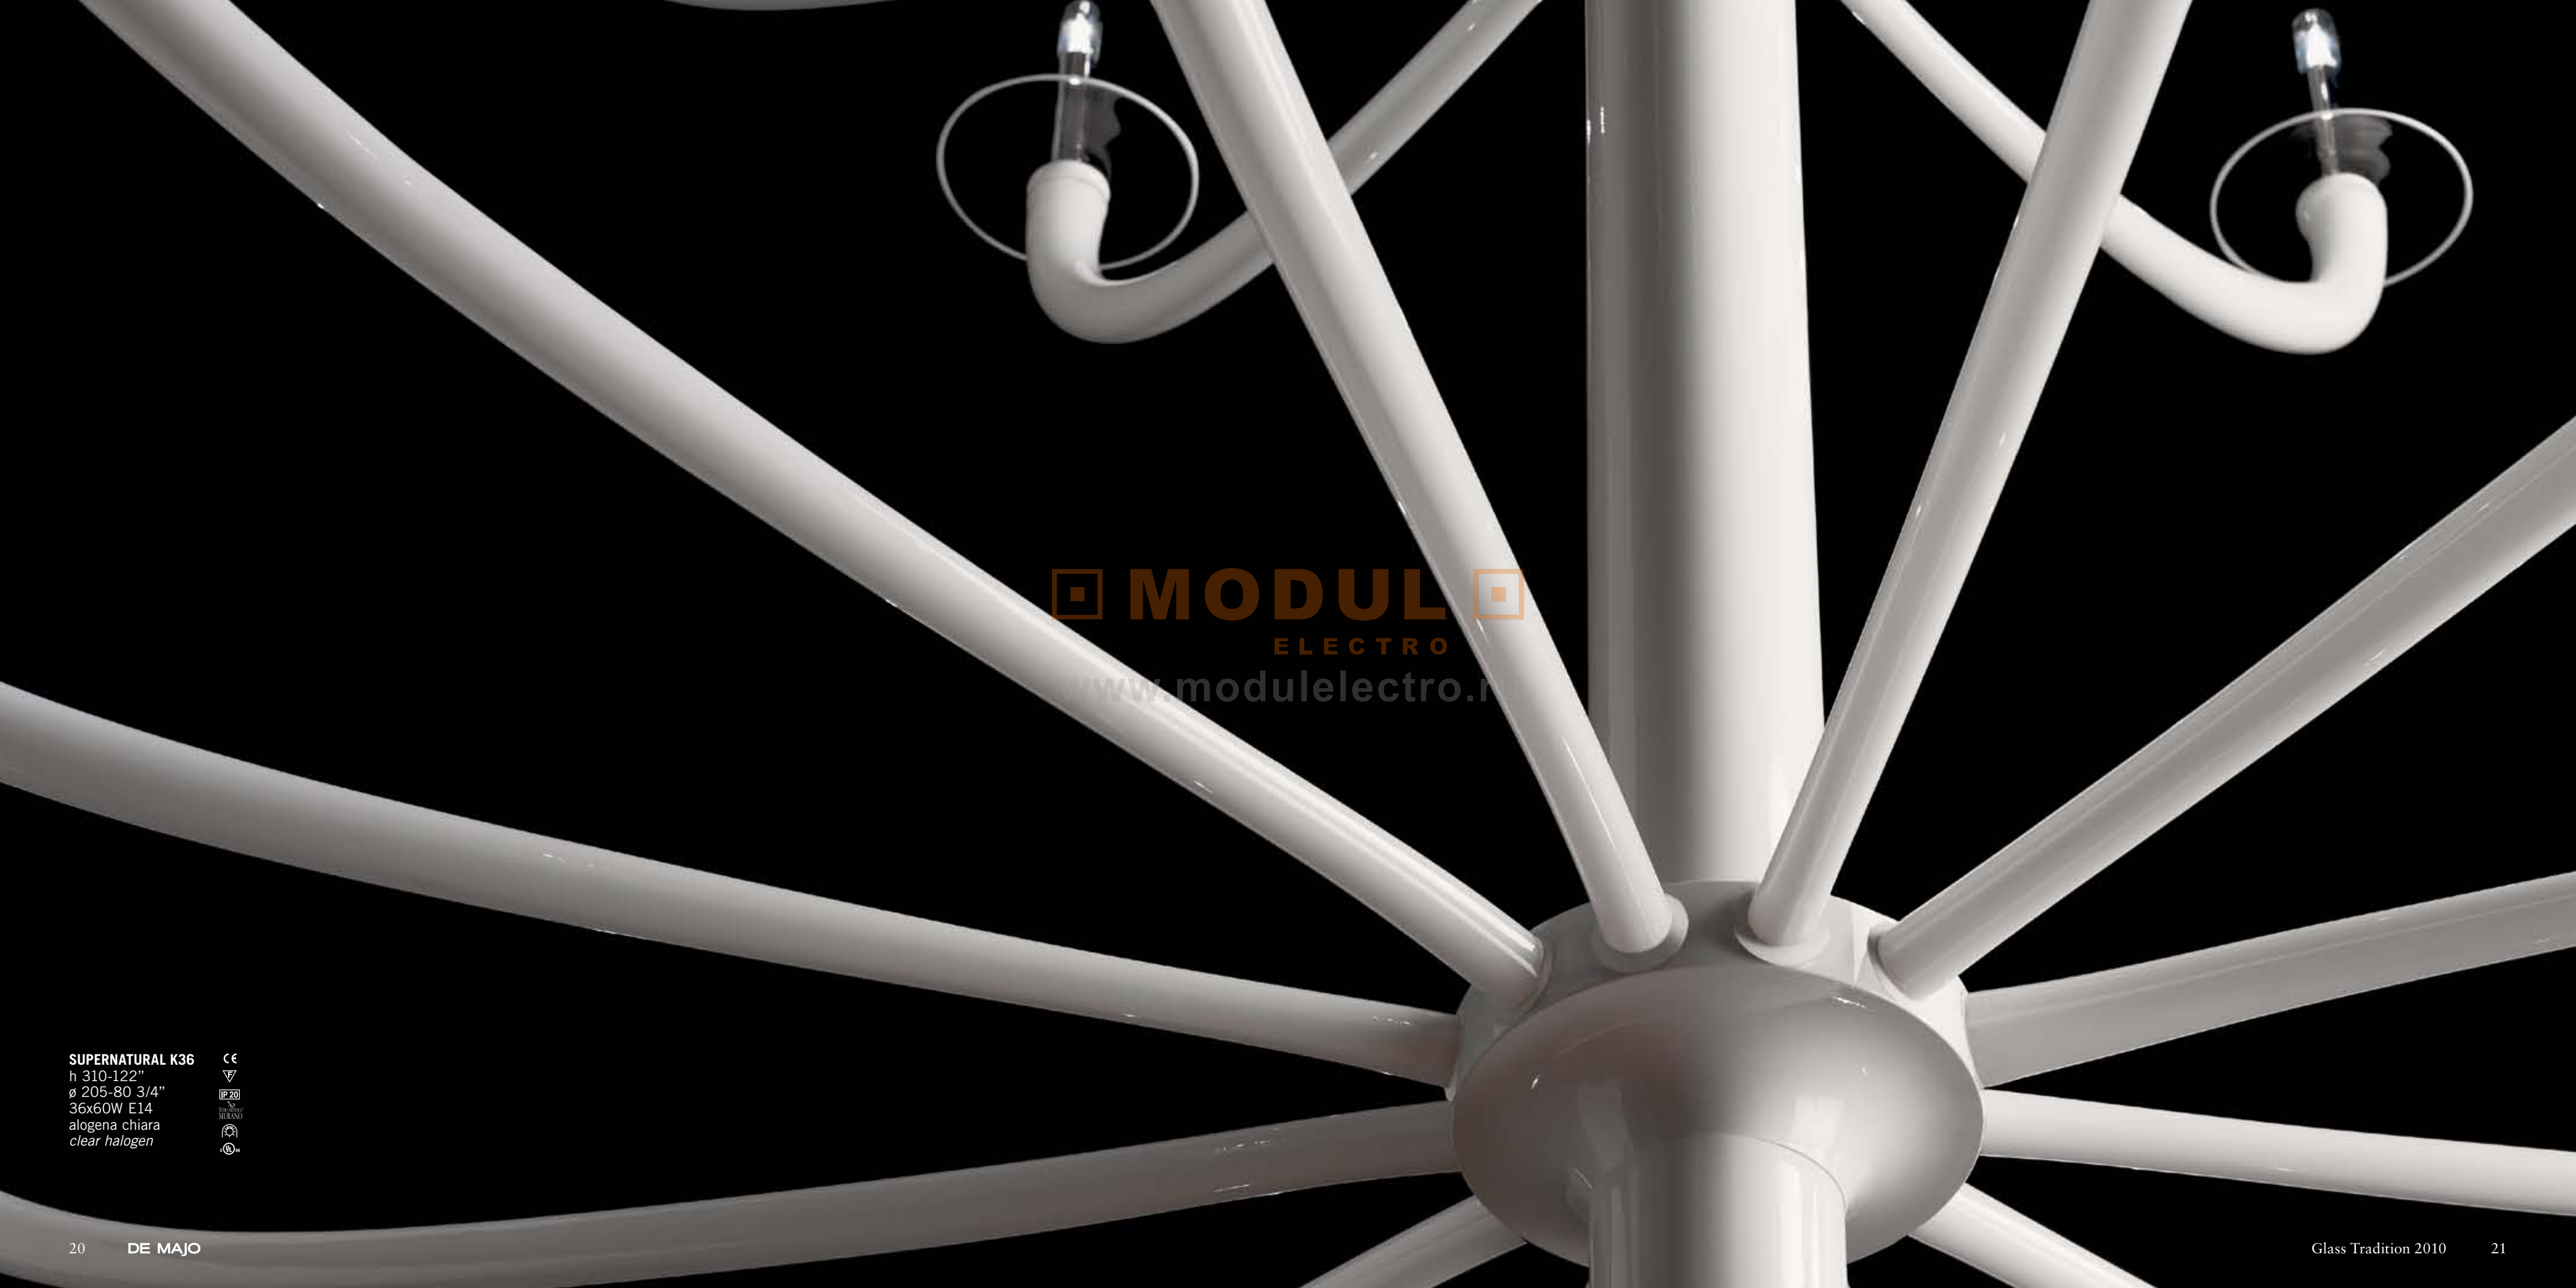

MODULO
ELECTRO
www.modulelectro.ru

SUPERNATURAL K36
h 310-122"
ø 205-80 3/4"
36x60W E14
alogeno chiara
clear halogen