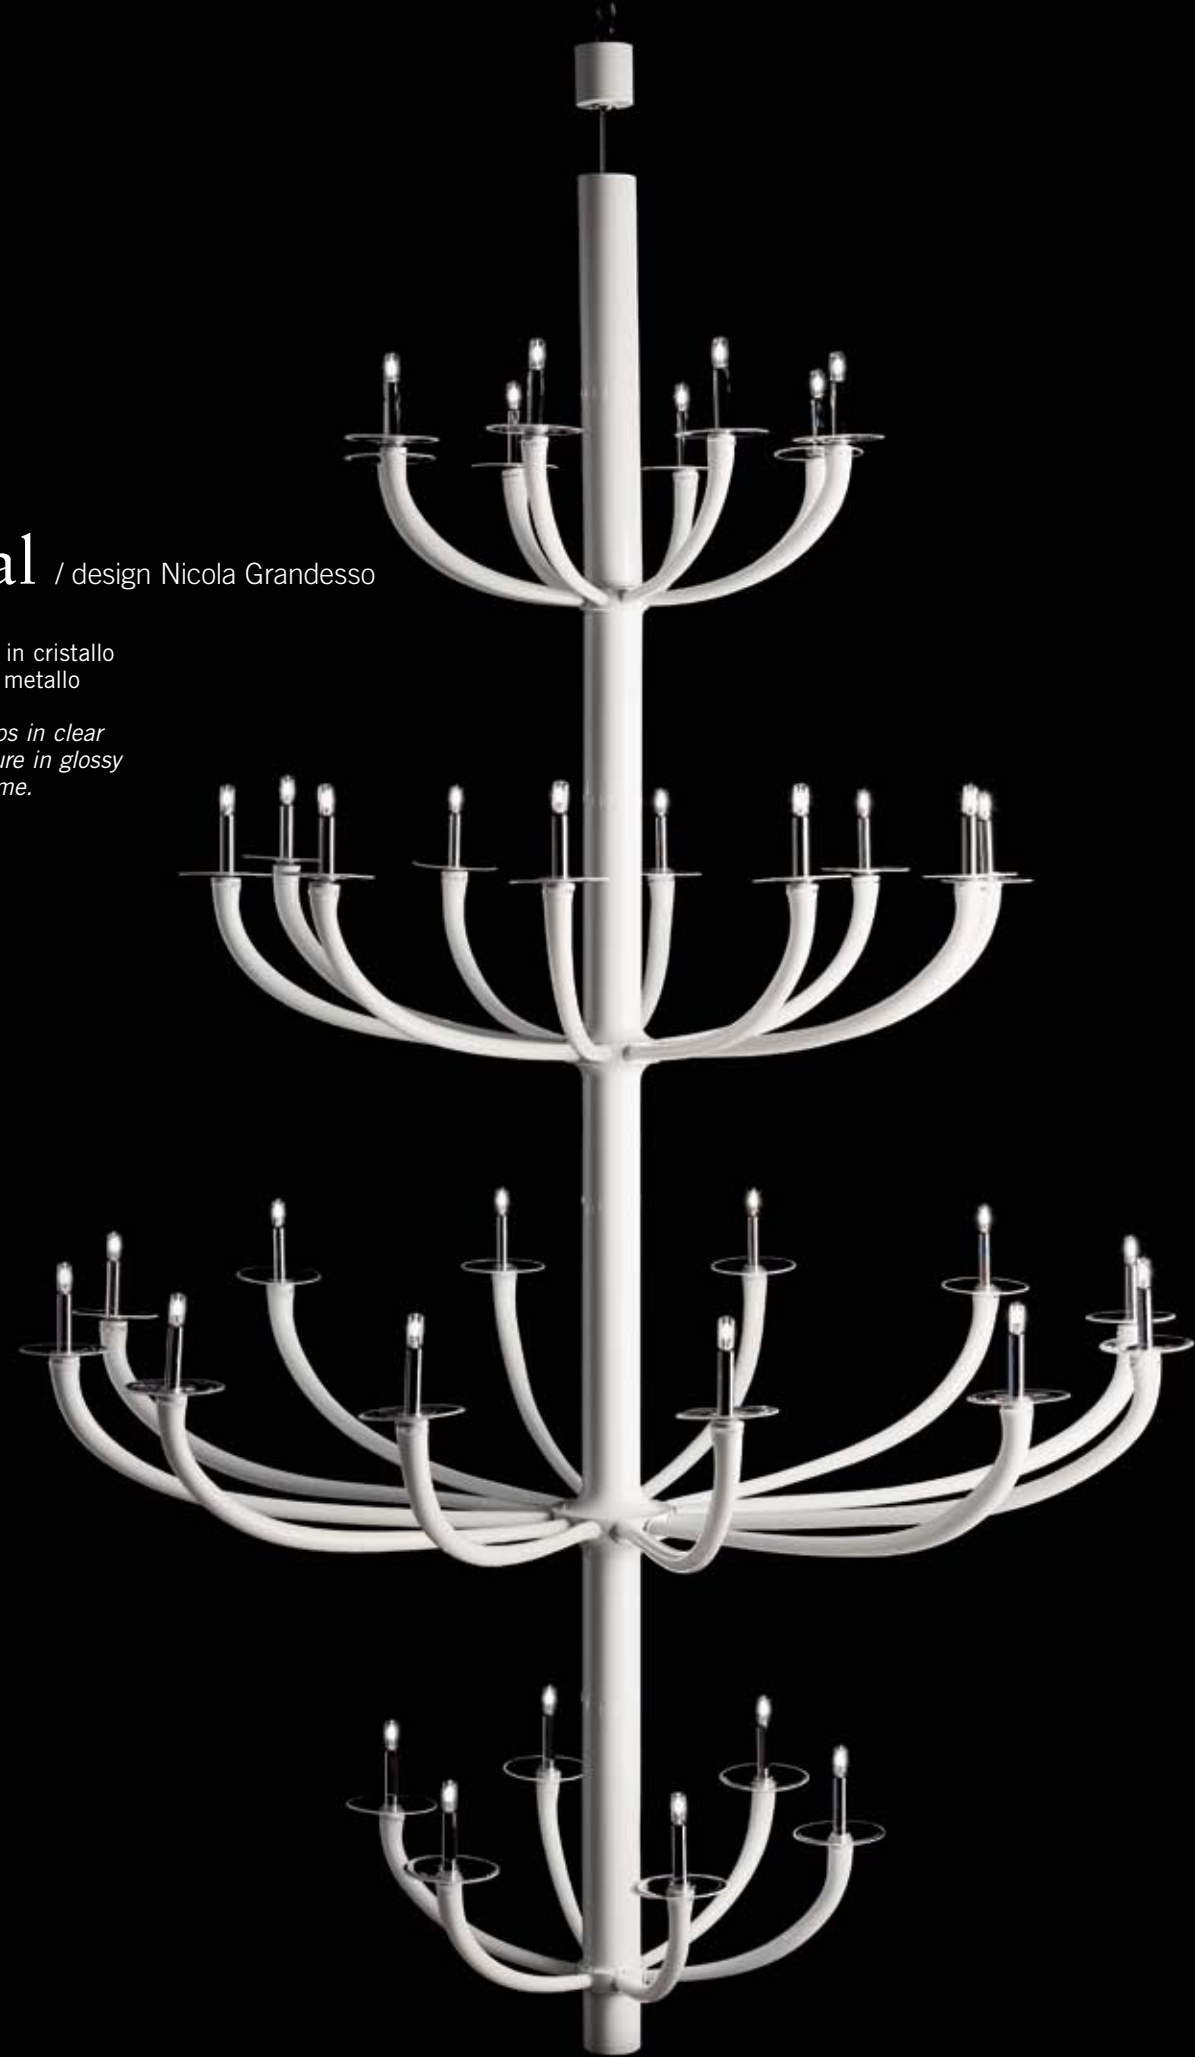

Supernatural / design Nicola Grandesso

Lampadario in lattimo e tazzine in cristallo con bordo bianco. Montatura in metallo laccato bianco lucido e cromo.
Chandelier in milkwhite with cups in clear glass with milkwhite rim. Structure in glossy white lacquered metal and chrome.