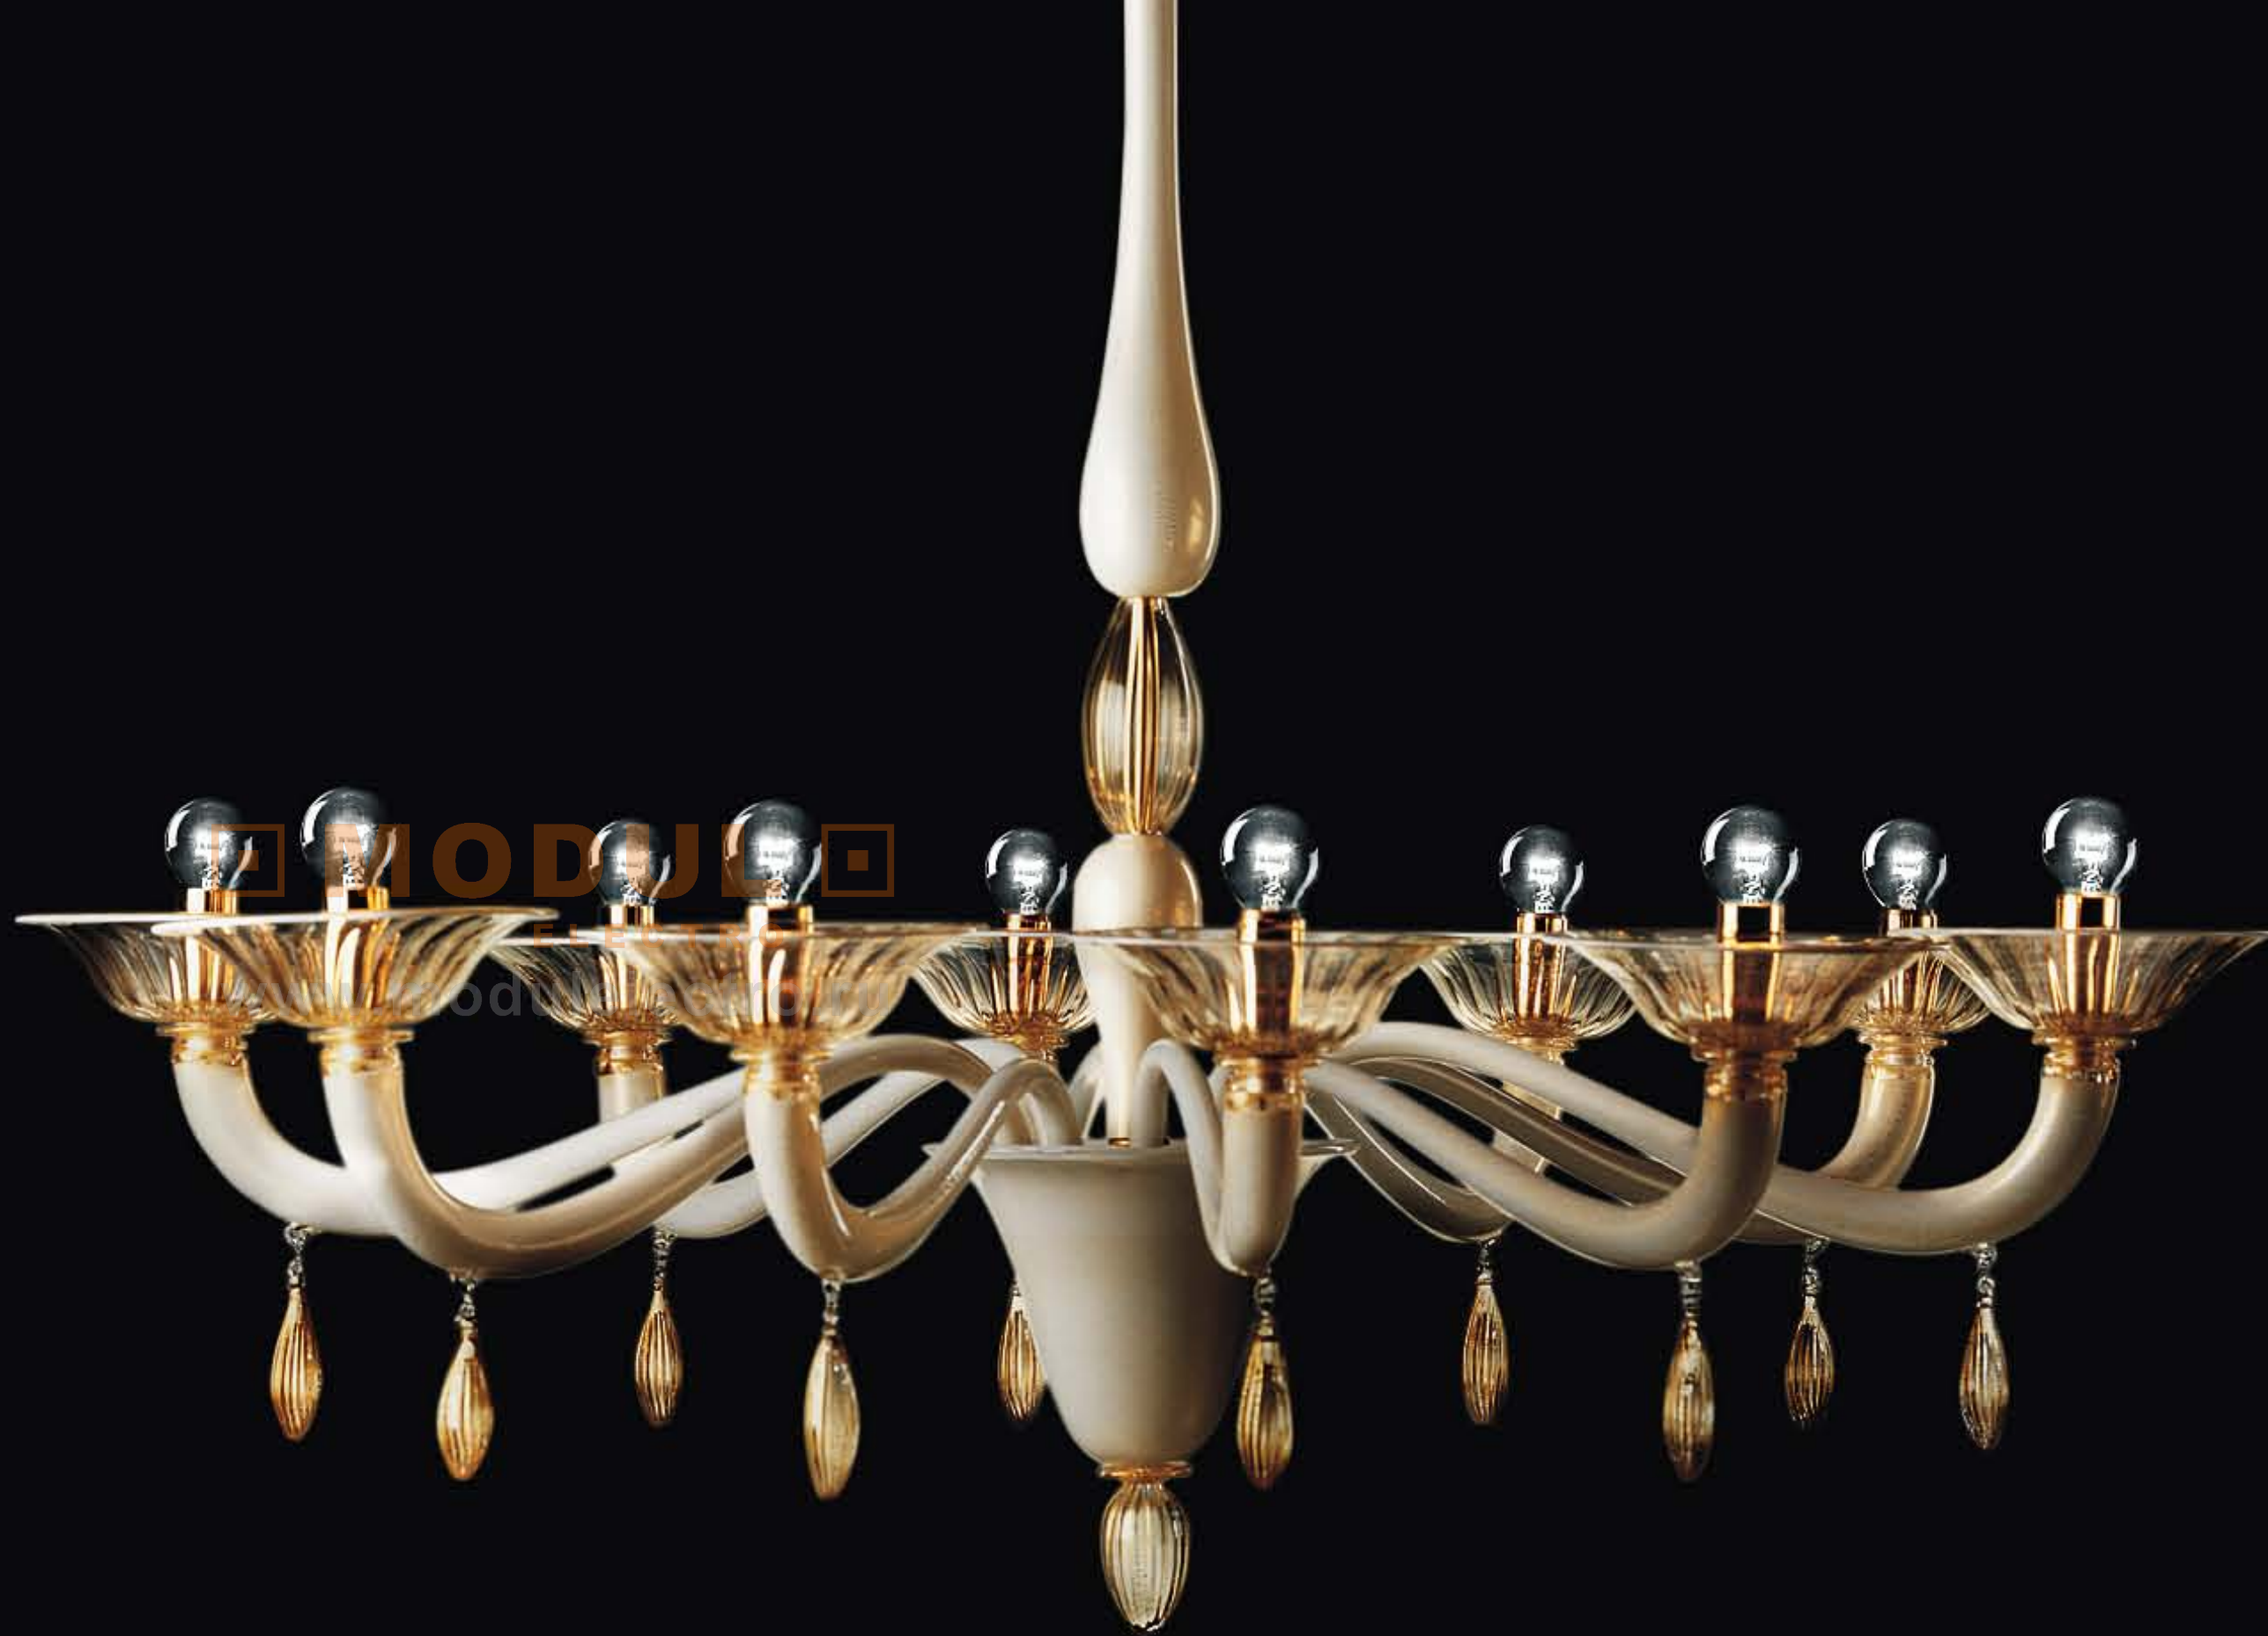

7081

Lampadari ed appliques
in lattimo oro e cristallo oro.
*Chandeliers and wall lamps
in milkwhite with gold leaf
with clear glass/gold details.*