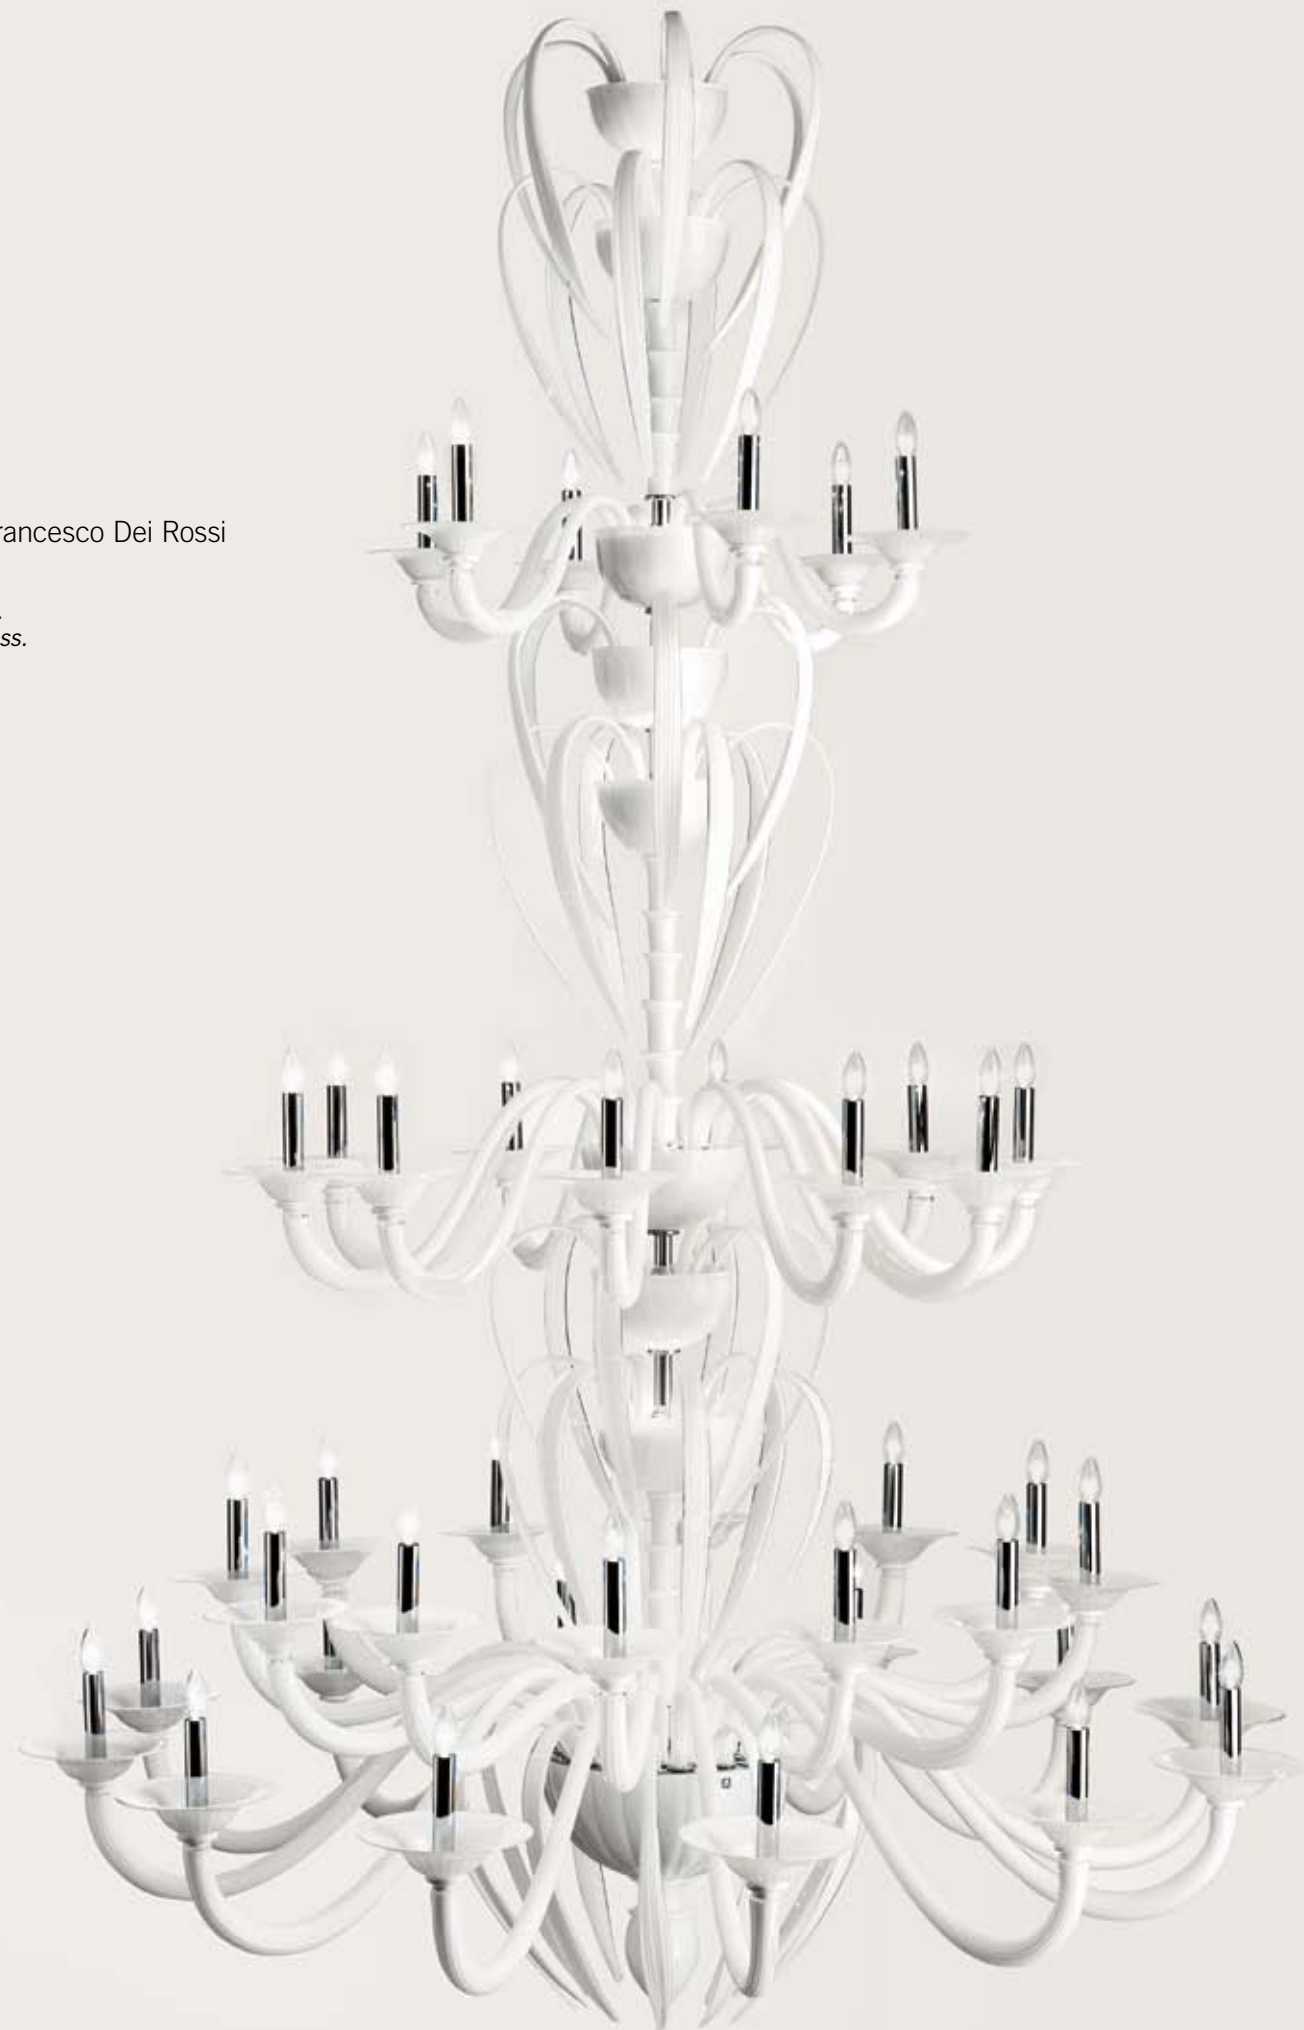

8020 / design Francesco Dei Rossi

Lampadari in colore lattimo.
Chandeliers in milkwhite glass.

MODUL
ELECTRO
www.modulelectro.ru

8020 K42
h 300-118 1/8"
ø 200-78 3/4"
42x60W E14 +
sferetta chiara
little sphere
18x4,8W 350mA LED
3000° K bianco caldo
3000° K warm white