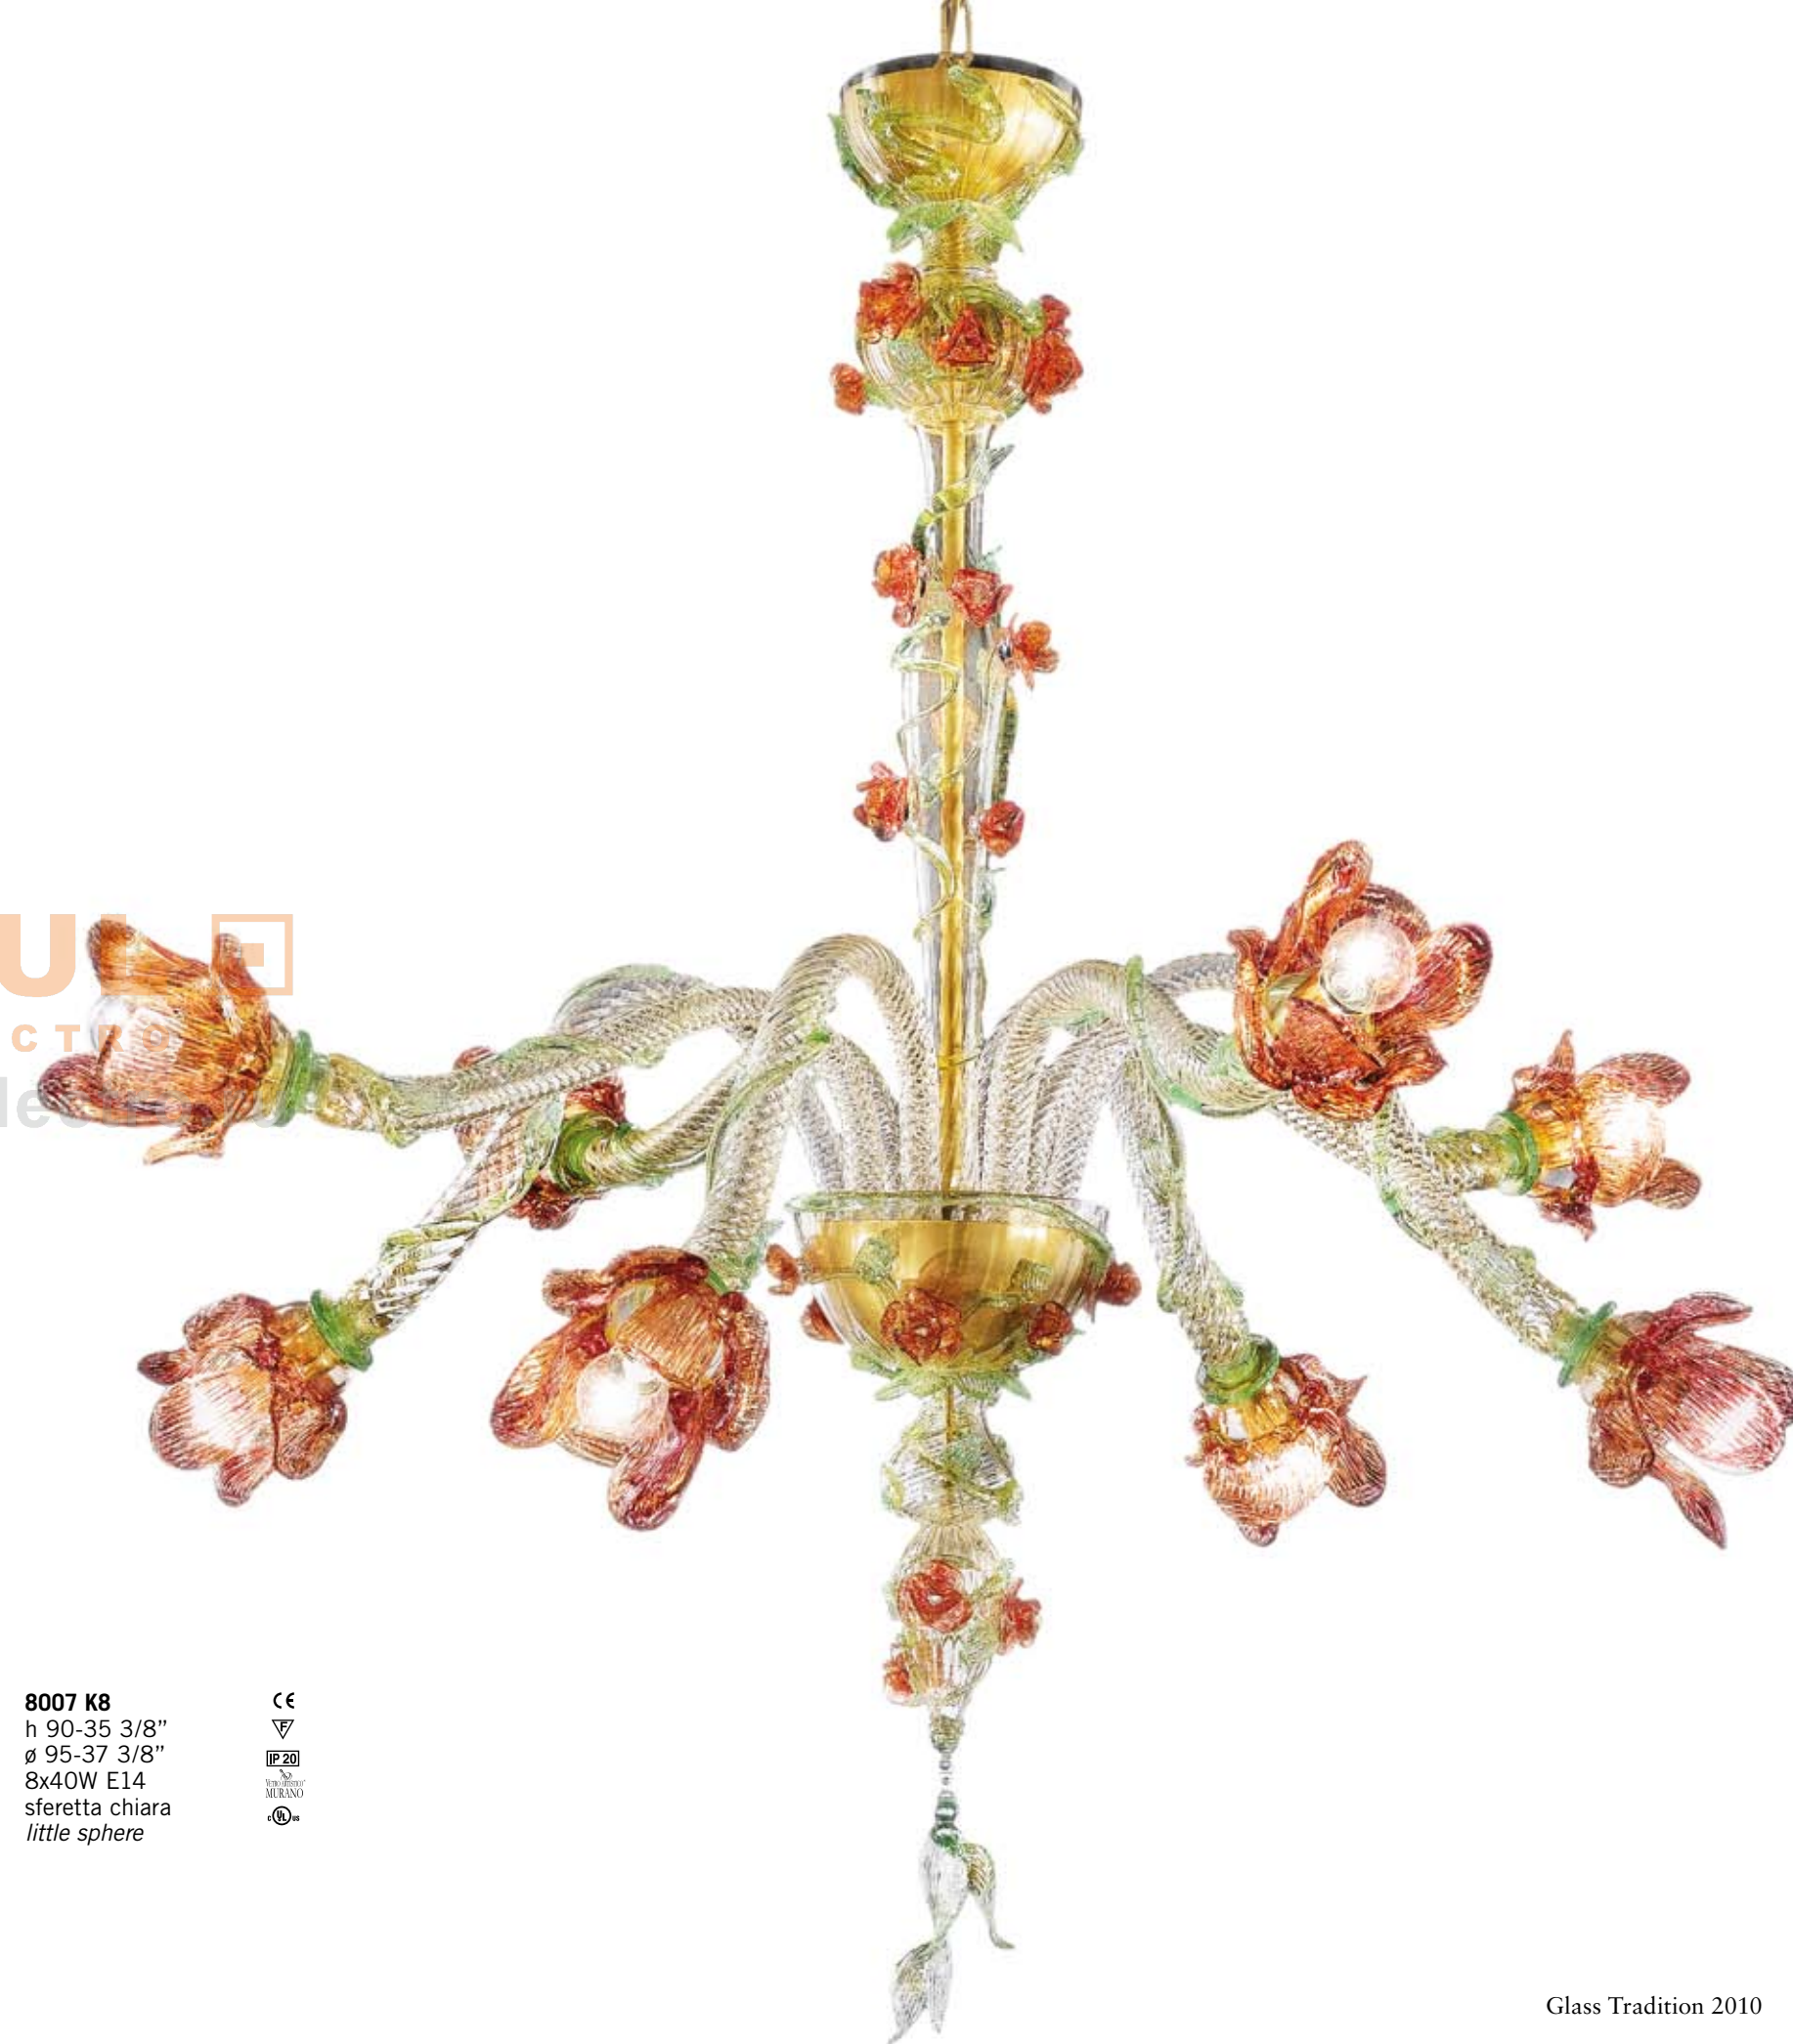

8007

Lampadari ed appliques in cristallo foglia oro con decori rubino oro e verdino oro.
Chandeliers and wall lamps in clear glass with gold leaf, decorations in gold/ruby and light green/gold.

8007 A2
h 50-19 5/8"
ø 40-15 3/4"
2x40W E14
sferetta chiara
little sphere

8007 A3
h 50-19 5/8"
ø 45-17 6/8"
3x40W E14
sferetta chiara
little sphere

8007 K6
h 80-31 1/2"
ø 85-33 1/2"
6x40W E14
sferetta chiara
little sphere

8007 K12
h 95-37 3/8"
ø 100-39 3/8"
12x40W E14
sferetta chiara
little sphere

8007 K8
h 90-35 3/8"
ø 95-37 3/8"
8x40W E14
sferetta chiara
little sphere

MODULO
ELECTRO
www.modulele.com