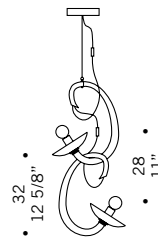

4000 S
h 32-12 5/8"
l 16-6 1/4"
1x60W E14
sferetta chiara
little sphere