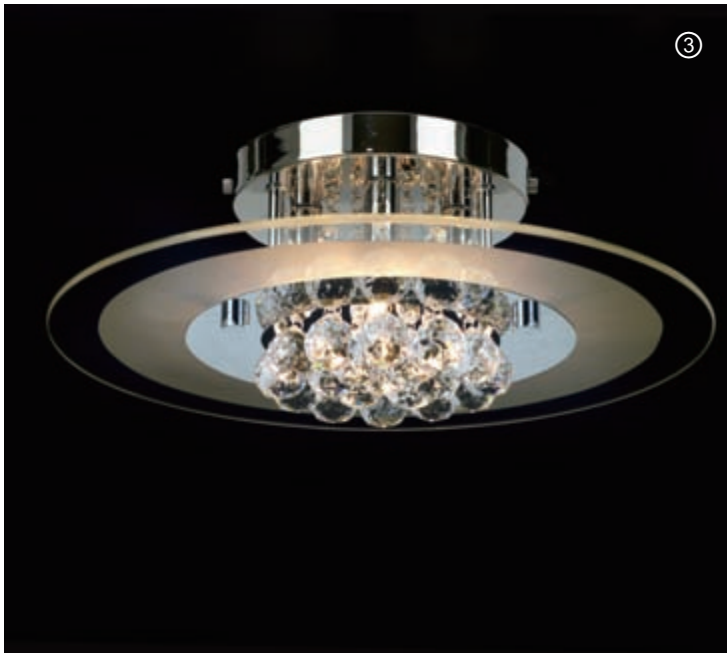

# DELMAR

Polished Chrome  
Also Available In Gold Finish

②

③

④

① IL30022

6 Light Ceiling  
 D50×H15(cm)  
 6×G9 Max 40W

**IL30022** Gold Finish