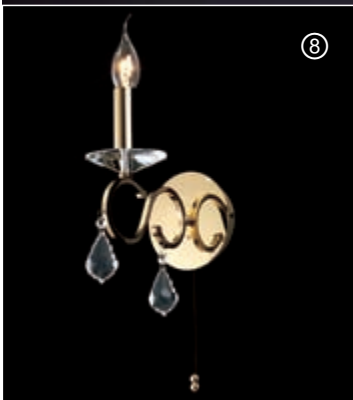

⑧

⑨

TORINO

Gold Plated

⑦ IL30328

8 Light Pendant
D71×H88/183(cm)
8×E14 Max 60W

Shown With Shade:

IL30500

(Shade Sold Separately)

⑧ IL30321

1 Light Wall Bracket
H26×D14×P24(cm)
1×E14 Max 60W

Switched

⑨ IL30322

2 Light Wall Bracket
H27×D40×P22(cm)
2×E14 Max 60W

Switched

Shown With Shade:

IL30500

(Shade Sold Separately)