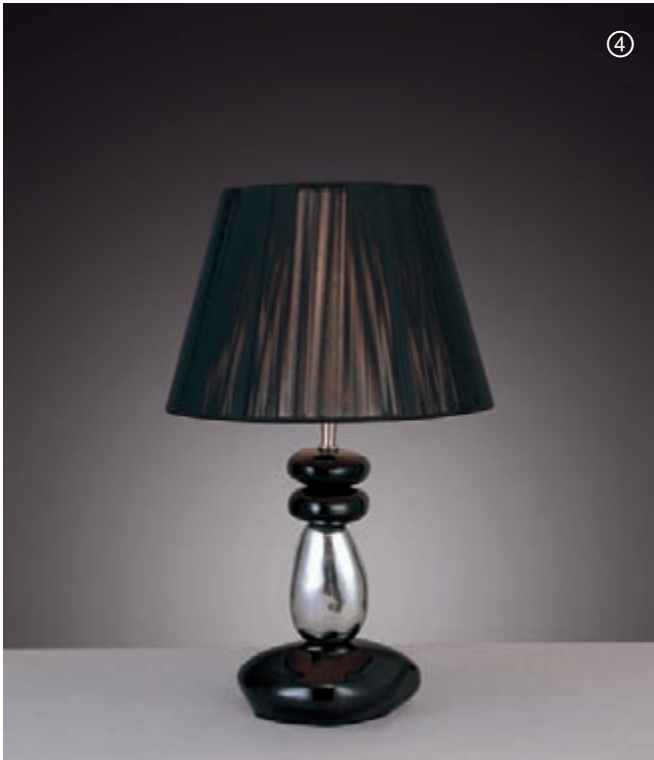

Ceramic Floor Lamp

④