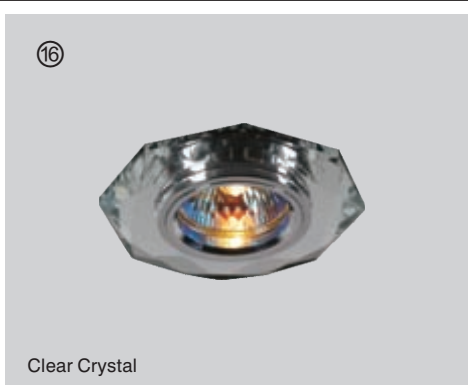

Recessed Hexagonal Downlights

Model No	Lamp Type	Diam(mm)	Height(mm)	Height w/strap(mm)	Cut Out(mm)
16、IL30814CH	MR16 / GU10 Halogen / CFL / LED	100	10	115	62
17、IL30814BL	MR16 / GU10 Halogen / CFL / LED	100	10	115	62
18、IL30814MC	MR16 / GU10 Halogen / CFL / LED	100	10	115	62

Dimensions Are A Guide Only. No Hole Should Be Cut In The Ceiling Before Receipt Of The Fittings.