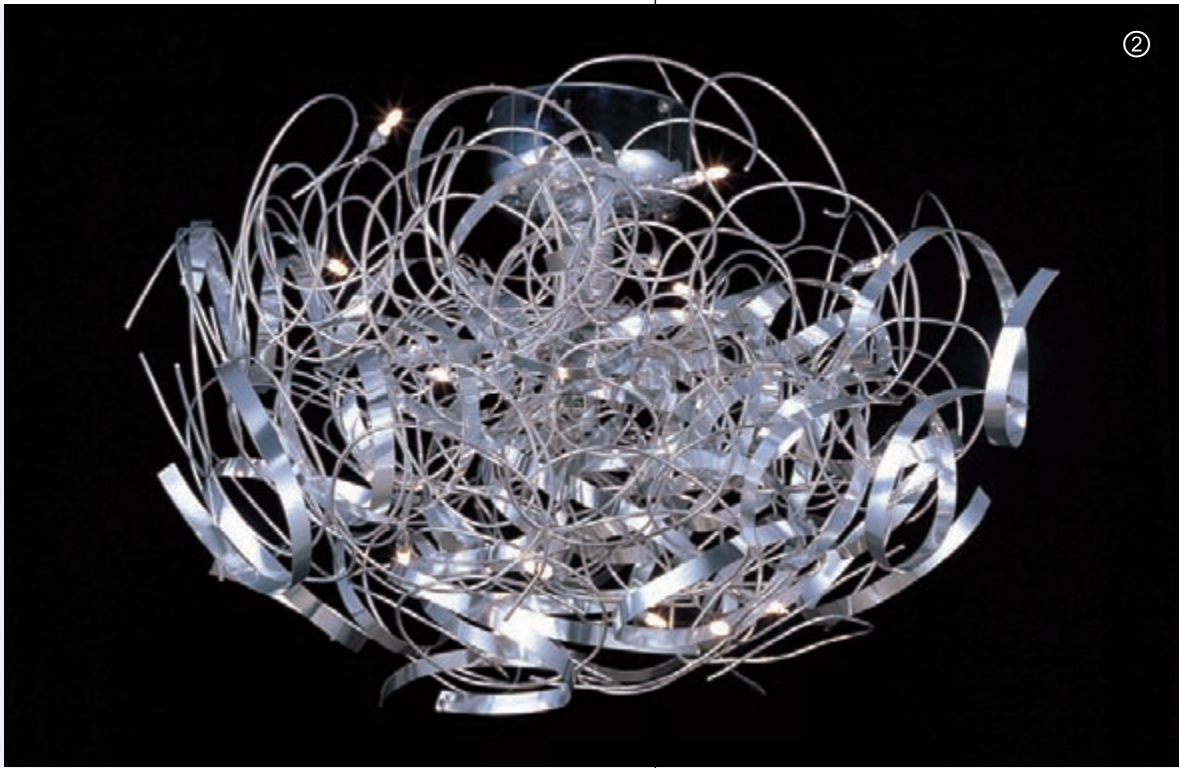

① IL50116-P
16 Light Pendant
D60×H70/160(cm)
16×G4 Max 20W

② IL50108
8 Light Ceiling
D40×H35(cm)
8×G4 Max 20W

③ IL50116
16 Light Ceiling
D60×H40(cm)
16×G4 Max 20W

④ IL50103
3 Light Wall Bracket/Ceiling
D25×P20(cm)
3×G4 Max 20W

Items 2,3 & 4 are Dimmable with Trailing Edge Dimmers
Flexible Metal Strips Let You Design Your Own Light Fitting