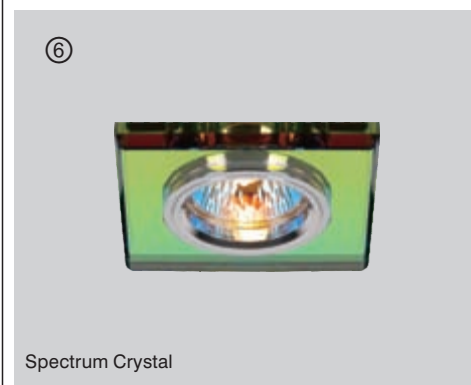

SQUARE DOWNLIGHTS

Recessed Square Downlights

Model No	Lamp Type	Diam(mm)	Height(mm)	Height w/strap(mm)	Cut Out(mm)
4、 IL30817CH	MR16 /GU10 Halogen / CFL / LED	90×90	10	115	62
5、 IL30817BL	MR16 /GU10 Halogen / CFL / LED	90×90	10	115	62
6、 IL30817MC	MR16 /GU10 Halogen / CFL / LED	90×90	10	115	62

Dimensions Are A Guide Only. No Hole Should Be Cut In The Ceiling Before Receipt Of The Fittings.