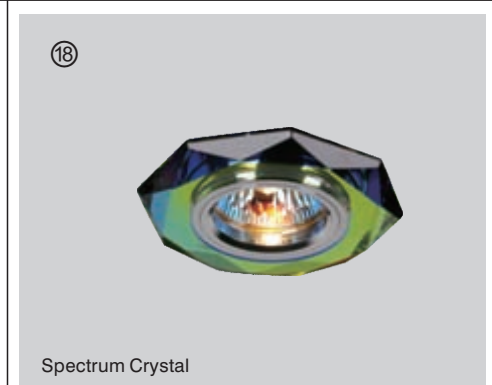

HEXAGONAL DOWNLIGHT

Recessed Hexagonal Downlights

Model No	Lamp Type	Diam(mm)	Height(mm)	Height w/strap(mm)	Cut Out(mm)
16、IL30814CH	MR16 / GU10 Halogen / CFL / LED	100	10	115	62
17、IL30814BL	MR16 / GU10 Halogen / CFL / LED	100	10	115	62
18、IL30814MC	MR16 / GU10 Halogen / CFL / LED	100	10	115	62

Dimensions Are A Guide Only. No Hole Should Be Cut In The Ceiling Before Receipt Of The Fittings.