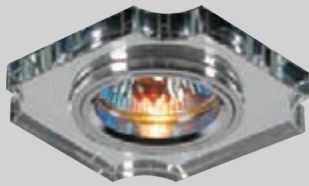

CONCAVE CORNER
DOWNLIGHT

A superb range of Polished Chrome downlights with a large selection of crystal fronts. The downlight is suitable for MR16, GU10 lamps as well as their LED or compact fluorescent replacements. Supplied as 2 parts allows for a first fix installation without possible damage to the crystal. Many other colours and shapes available upon request.

8