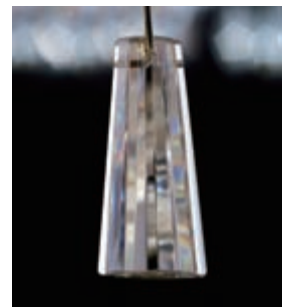

CRYSTAL WING

C70010 Clear 65mm