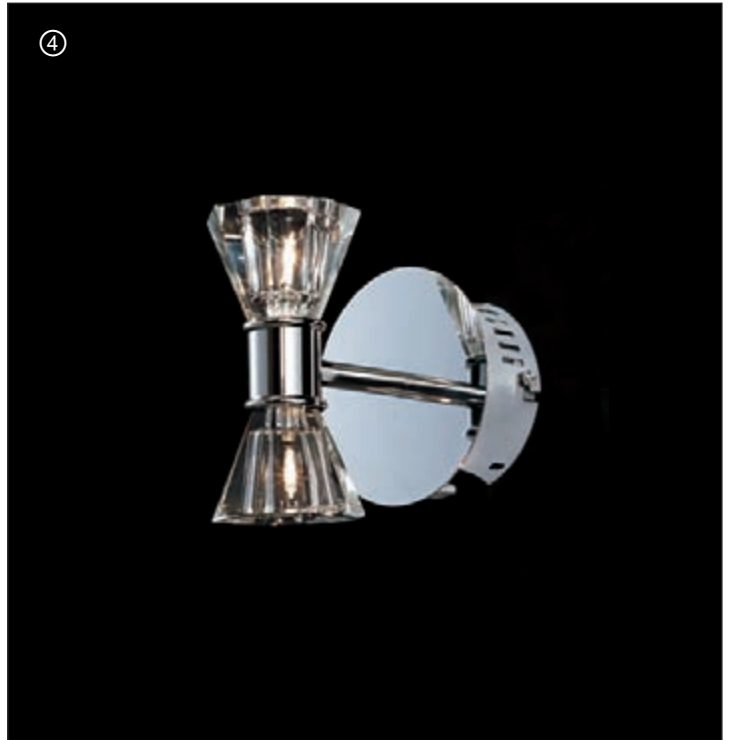

3 Light Ceiling  
D54×H21 (cm)  
3×G9 Max 40W

④ IL50361

1 Light Wall Bracket  
H14×D10×P13 (cm)  
1×G9 Max 40W  
Switched

A low voltage range of double headed Polished Chrome finished fittings with crystal shades. Each arm can be rotated to the desired angle.

**ELISA**  
Polished Chrome

②

③

④

① IL50339  
 12 Light Pendant  
 D45×H42/65(cm)  
 12×G4 Max 20W

② IL50337  
 6 Light Pendant  
 W60×H35(cm)  
 6×G4 Max 20W

③ IL50336  
 6 Light Pendant  
 W42×H42/65(cm)  
 6×G4 Max 20W