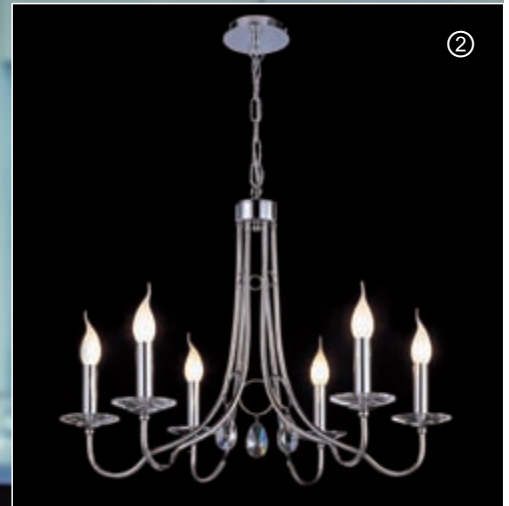

DANYA

Polished Chrome

① IL40038

8 Light Pendant
D69×H52/155(cm)
8×E14 Max 60W

② IL40036

6 Light Pendant
D67×H52/155(cm)
6×E14 Max 60W