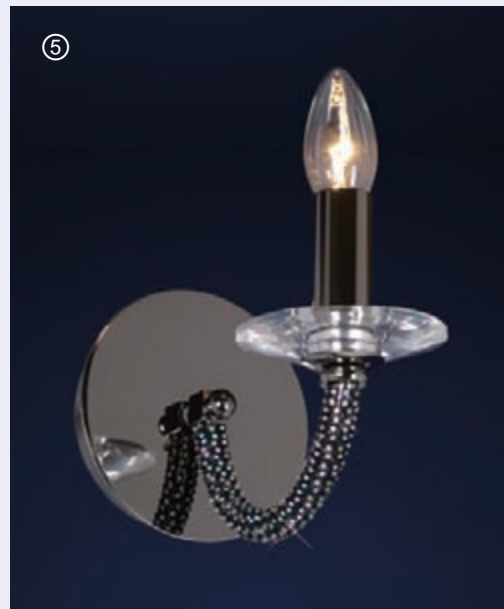

ASFOUR
EGYPTIAN 30%
LEAD CRYSTAL

① IL30478

8 Light Pendant
D72×H60/170(cm)
8×E14 Max 60W

② IL30475

5 Light Pendant
D60×H55/165(cm)
5×E14 Max 60W

③ IL30473

3 Light Pendant
D52×H47/157(cm)
3×E14 Max 60W

④ IL30472

2 Light Wall Bracket
D33×H24×P21(cm)
2×E14 Max 60W
Switched

⑤ IL30471

1 Light Wall Bracket
D13×H24×P21(cm)
1×E14 Max 60W
Switched