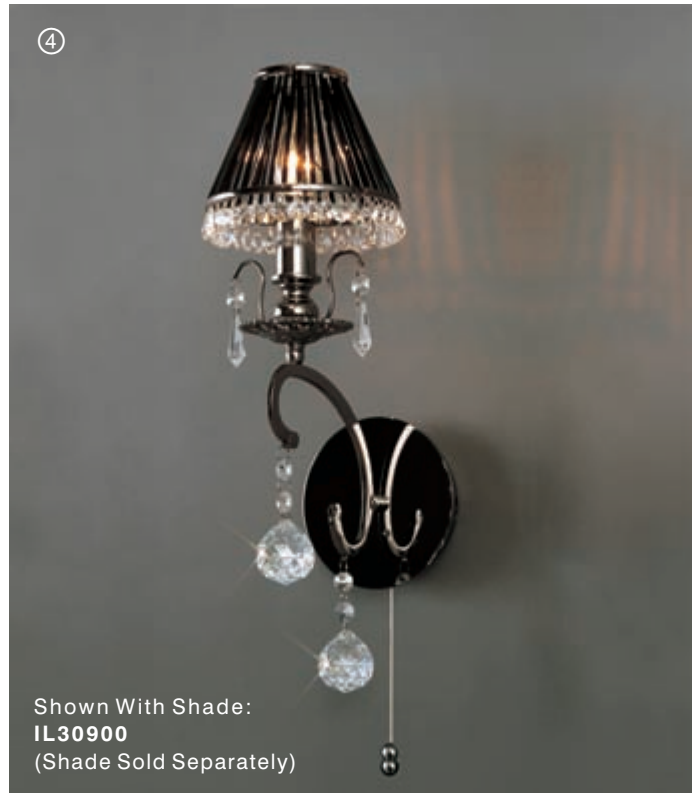

Shown With Shade:  
**IL30900**  
 (Shade Sold Separately)

②

③

④

Shown With Shade:  
**IL30900**  
 (Shade Sold Separately)

① **IL30918**

9 Light Pendant  
 D85×H90/185(cm)  
 9×E14 Max 60W

② **IL30916**