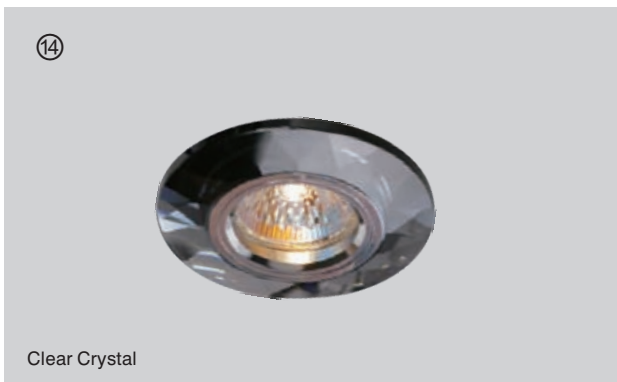

Recessed Chamfered Round Downlights

Model No	Lamp Type	Diam(mm)	Height(mm)	Height w/strap(mm)	Cut Out(mm)
13、IL30816BL	MR16 / GU10 Halogen / CFL / LED	95	10	115	62
14、IL30816CH	MR16 / GU10 Halogen / CFL / LED	95	10	115	62
15、IL30816MC	MR16 / GU10 Halogen / CFL / LED	95	10	115	62