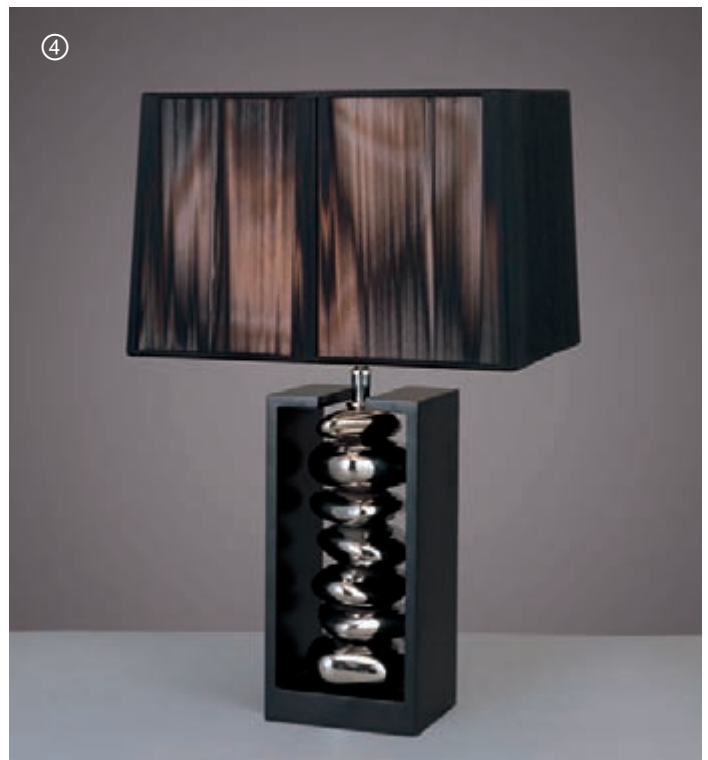

# AVEDA

Ceramic Floor /Table Lamps

A beautiful range of floor and table lamps. Black wood frames surround ceramic pebble like stones in an amazing Polished Chrome finish and come complete with black silk string shades. The table lamps have a switch built into the lampholder.