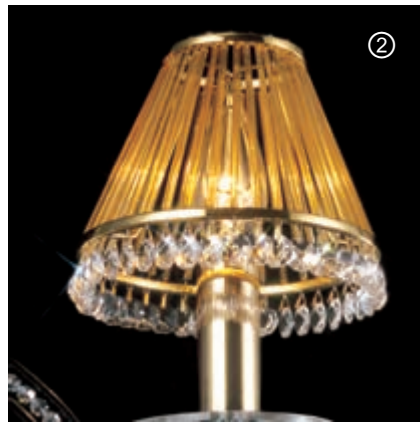

- ① Lilac/Polished Chrome
  Shade code: **IL30600**
- ② Amber/Gold Plated
  Shade code: **IL30500**
- ③ Black/Black Chrome
  Shade code: **IL30900**
- ④ Clear/Gold Plated
  Shade code: **IL30200**
- ⑤ Clear/Polished Chrome
  Shade code: **IL30100**
- ⑥ Polished Chrome And
  Clear Crystal Vinyl
  Shade code: **IL30101**
- ⑦ Polished Chrome And
  Pink Crystal Vinyl
  Shade code: **IL30601**