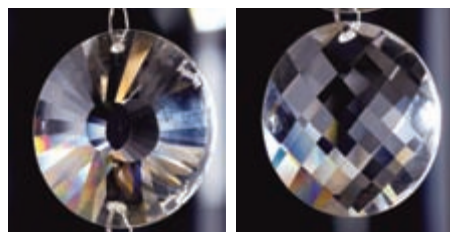

**CRYSTAL ICICLE**

C70070 Clear 91mm

**CRYSTAL PYRAMID**

C70100 Clear 52mm

**CRYSTAL POINTED RECTANGLE**

C70020 Clear 63mm

**CRYSTAL DISC**

C40050 Sun Clear 45mm