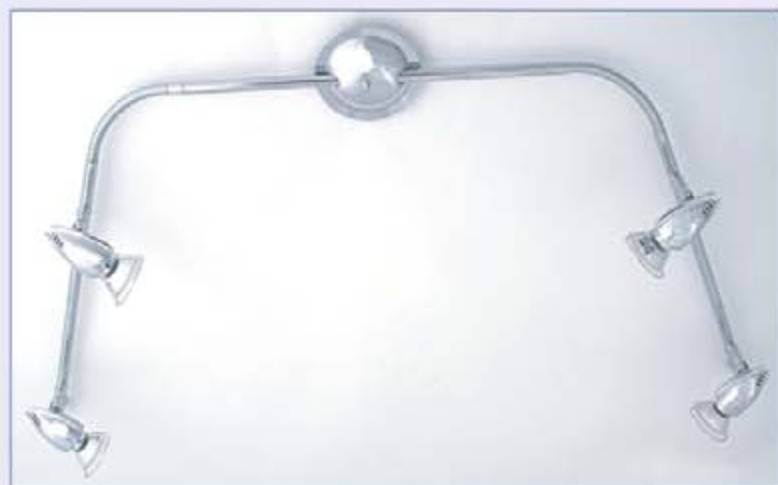

## IL20122

4 LIGHT SPOTLIGHT FLEXI  
L:126cm, D:10cm, P:13cm  
4 x GU10 OSRAM LAMPS INCLUDED.