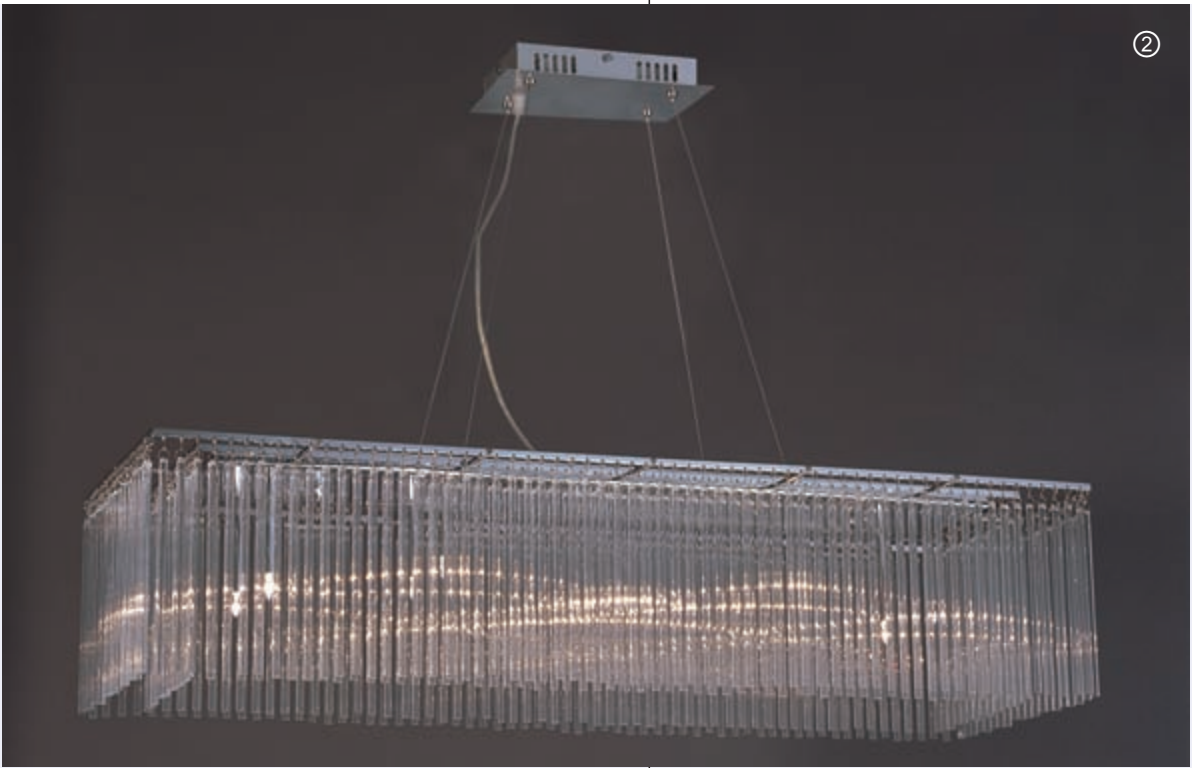

② **IL30012**
10 Light Pendant
W32×L100×H45/120(cm)
10×G4 Max 20W

③ **IL30011**
3 Light Wall Bracket
H23×D20×P12(cm)
3×G4 Max 20W

Fittings Are Dimmable With Trailing Edge Dimmers