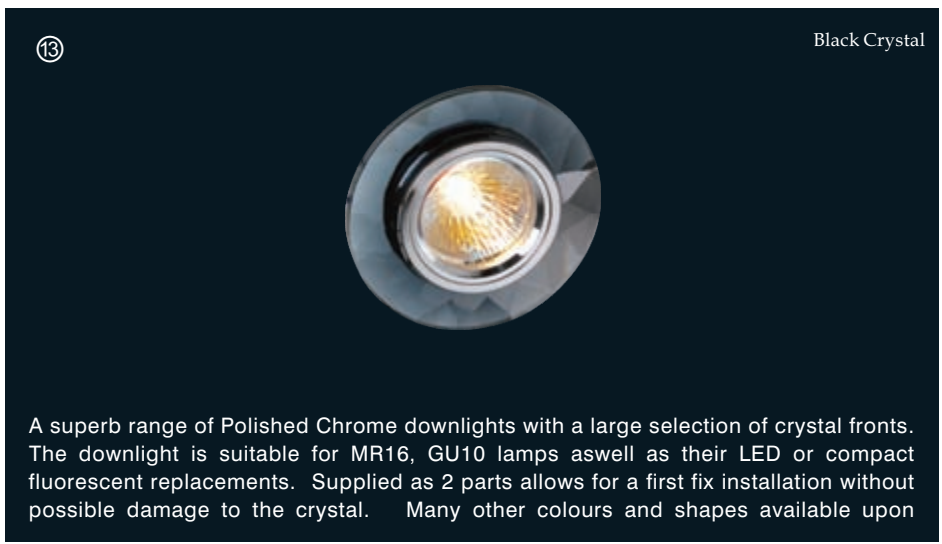

CRYSTAL DOWNLIGHTS

A superb range of Polished Chrome downlights with a large selection of crystal fronts. The downlight is suitable for MR16, GU10 lamps as well as their LED or compact fluorescent replacements. Supplied as 2 parts allows for a first fix installation without possible damage to the crystal. Many other colours and shapes available upon