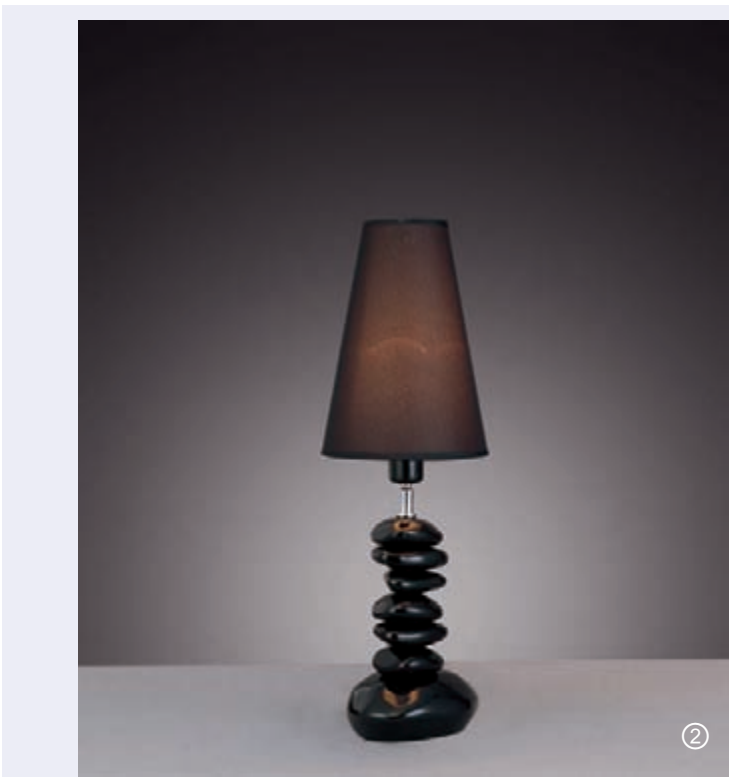

②

③

④

⑤

① IL70004

1 Light Floor Lamp
D46×H158(cm)
1×E27 Max 100W
In-line Foot Switch

② IL70002

1 Light Table Lamp
D18×H52(cm)
1×E27 Max 60W
Switched Lampholder

③ IL70006

1 Light Table Lamp
D33×H55(cm)
1×E27 Max 100W
Switched Lampholder

④ IL70005

1 Light Table Lamp
D33×H54(cm)
1×E27 Max 100W
Switched Lampholder

⑤ IL70003

1 Light Floor Lamp
D46×H158(cm)
1×E27 Max 100W
In-line Foot Switch

Low energy compatible

LUXRAM®

15W Spiral Recommended