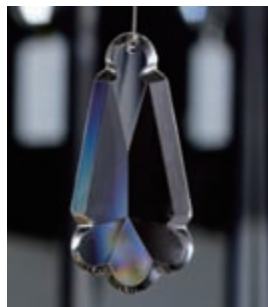

CRYSTAL FRENCH CUT

C70080 Clear 87mm