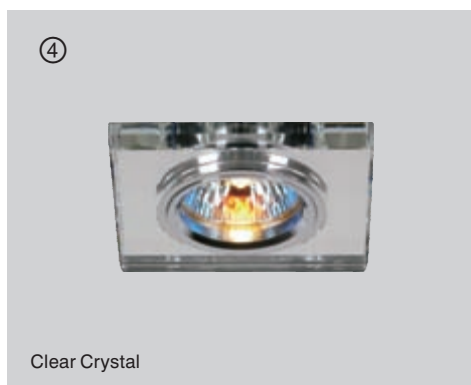

Recessed Square Downlights

Model No	Lamp Type	Diam(mm)	Height(mm)	Height w/strap(mm)	Cut Out(mm)
4、 IL30817CH	MR16 /GU10 Halogen / CFL / LED	90×90	10	115	62
5、 IL30817BL	MR16 /GU10 Halogen / CFL / LED	90×90	10	115	62
6、 IL30817MC	MR16 /GU10 Halogen / CFL / LED	90×90	10	115	62

Dimensions Are A Guide Only. No Hole Should Be Cut In The Ceiling Before Receipt Of The Fittings.