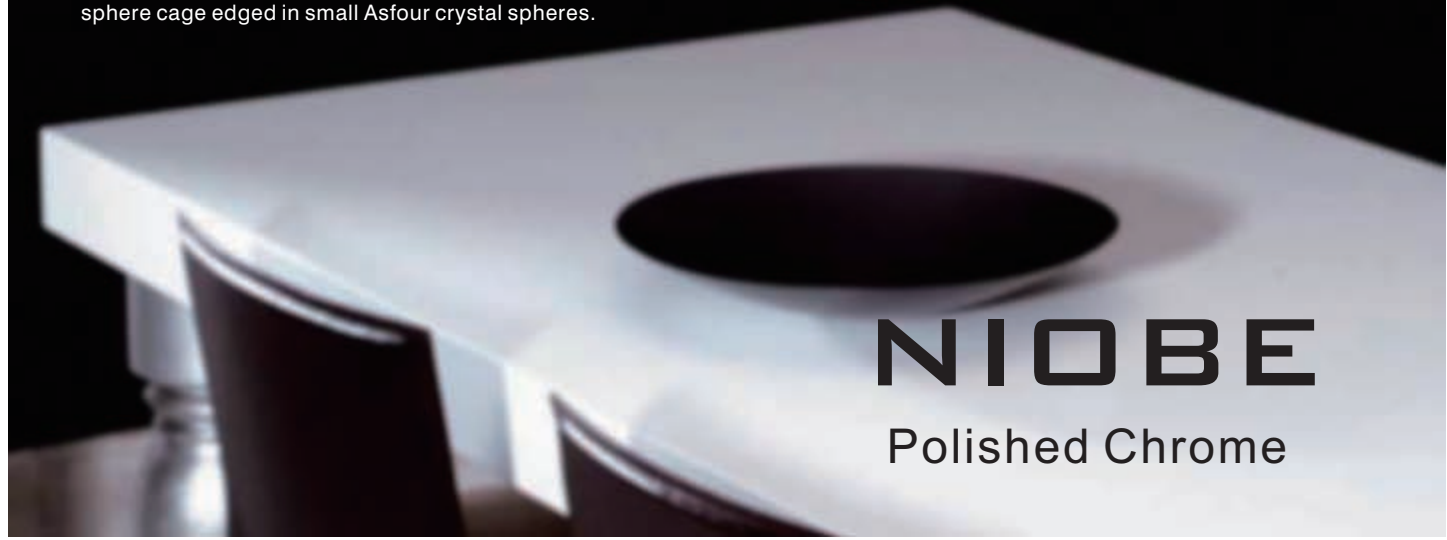

NIOBE

Polished Chrome