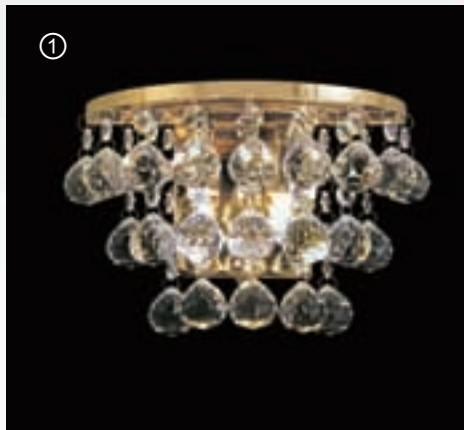

DELMAR

Gold finish

A beautiful collection of glass flush fittings mounted on a Gold finish base centrally filled with Asfour crystal spheres. The full collection is also available in a Polished Chrome finish.