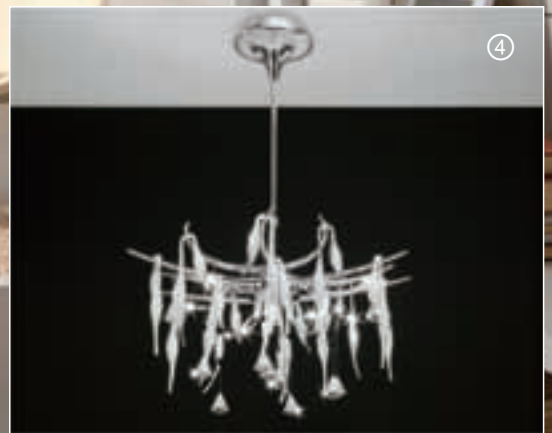

# CYGNET

Polished Chrome

④

A stunning range of Polished Chrome fittings dressed with hand crafted glass in black or white with a clear coating. Further enhanced with Asfour crystal spheres and contrasting coloured glass stones. All fittings are supplied with a conversion kit for when a shorter overall height is required.