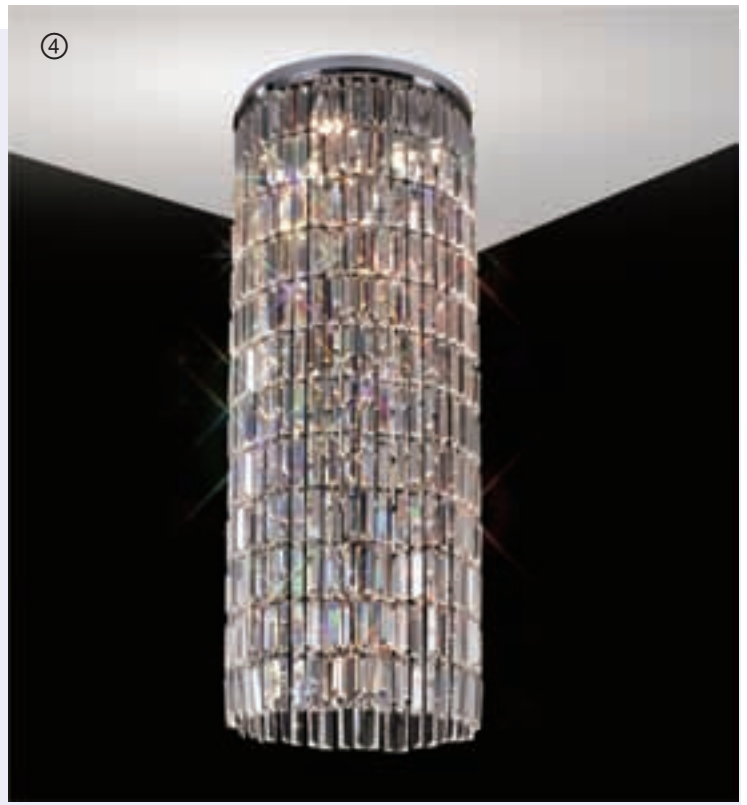

① IL30077

7 Light Ceiling
D60×H:To order
7×GU10 Max 50W
Supplied with mirror
floor plate.

② IL30070

1m Crystal Chain
for Ceiling lights

③ IL30074

4 Light Ceiling
D30×H:To order
4×GU10 Max 50W
Supplied with mirror
floor plate.

④ IL30075

5 Light Ceiling
D40×H:To order
5×GU10 Max 50W
Supplied with mirror
floor plate.

⑤ IL30076

6 Light Ceiling
D50×H:To order
6×GU10 Max 50W
Supplied with mirror
floor plate.