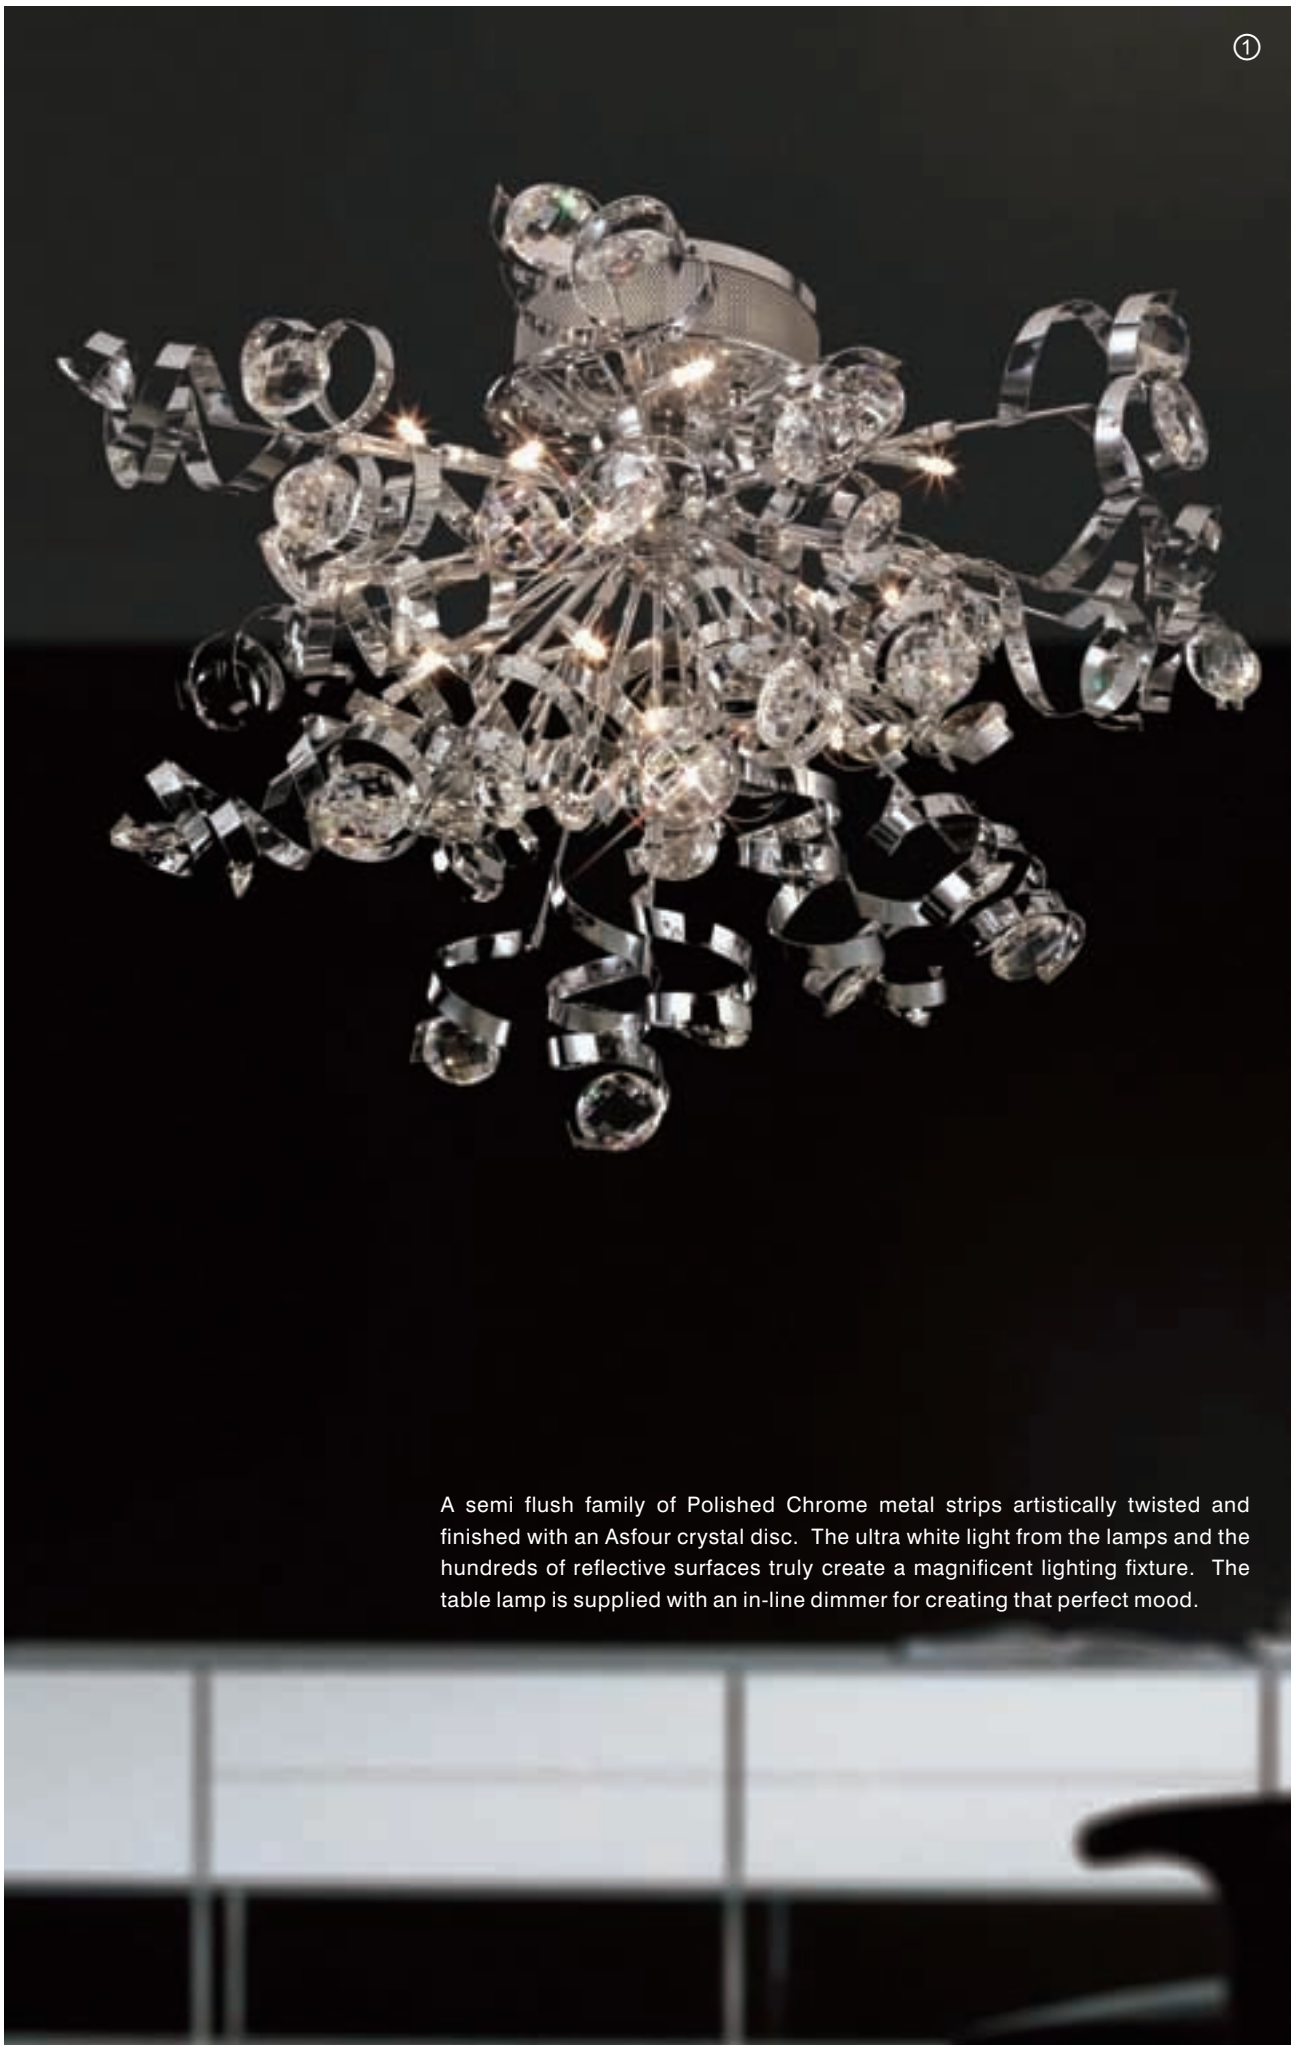

KURLZ Polished Chrome

A semi flush family of Polished Chrome metal strips artistically twisted and finished with an Asfour crystal disc. The ultra white light from the lamps and the hundreds of reflective surfaces truly create a magnificent lighting fixture. The table lamp is supplied with an in-line dimmer for creating that perfect mood.