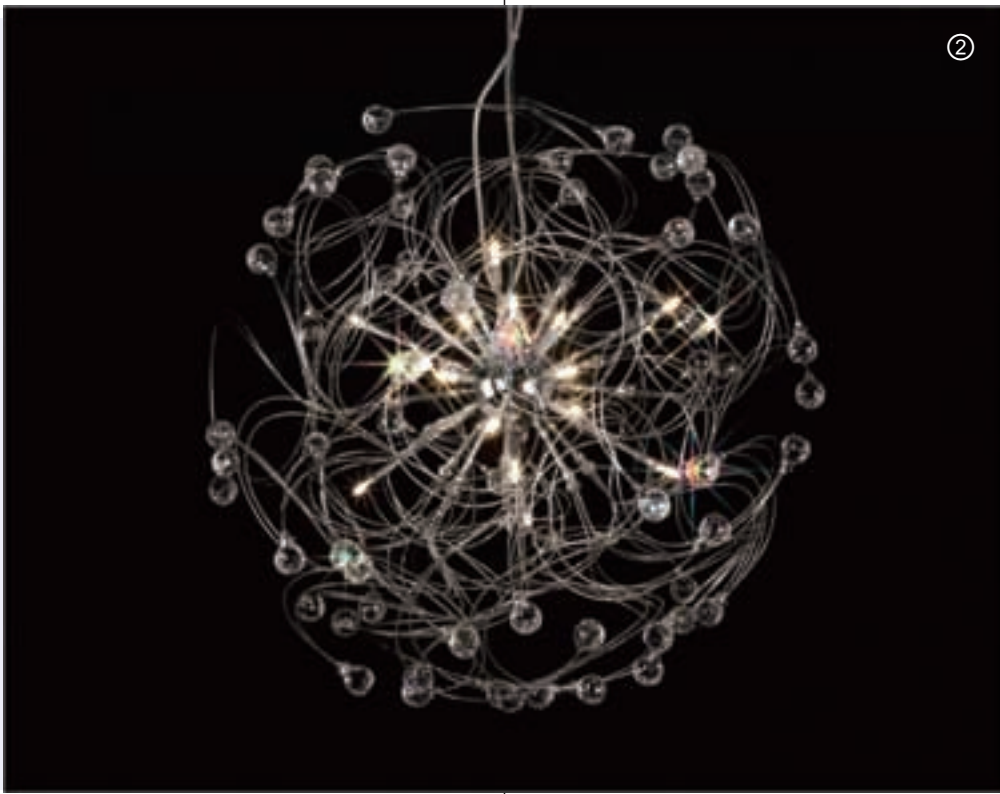

① IL30172

24 Light Ceiling
D96×H111/196(cm)
24×G4 Max 20W

② IL30171

17 Light Ceiling
D65×H80/165(cm)
17×G4 Max 20W

③ IL30170

12 Light Ceiling
D50×H65/150(cm)
12×G4 Max 20W

④ IL30173

3 Light Wall Bracket
D50×H38×P30(cm)
3×G4 Max 20W

Fittings are Dimmable With Trailing Edge Dimmers