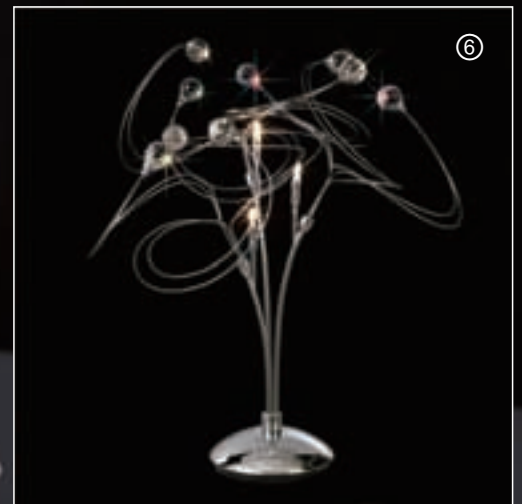

Polished Chrome

MESSE

⑤ IL30175

12 Light Floor Lamp
D55×H173(cm)
12×G4 Max 20W
In-line Dimmer Switch

⑥ IL30174

3 Light Table Lamp
D45×H53(cm)
3×G4 Max 20W
In-line Dimmer Switch