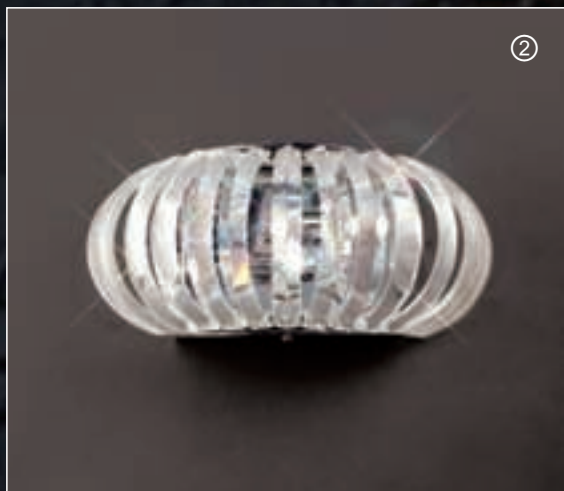

# BANDA

Polished Chrome

A beautiful crystal collection made from substantial curved crystal prisms and finished with a unique reflective smoked glass panel. A comprehensive range of pendant or flush mounting fittings that are all dimmable.