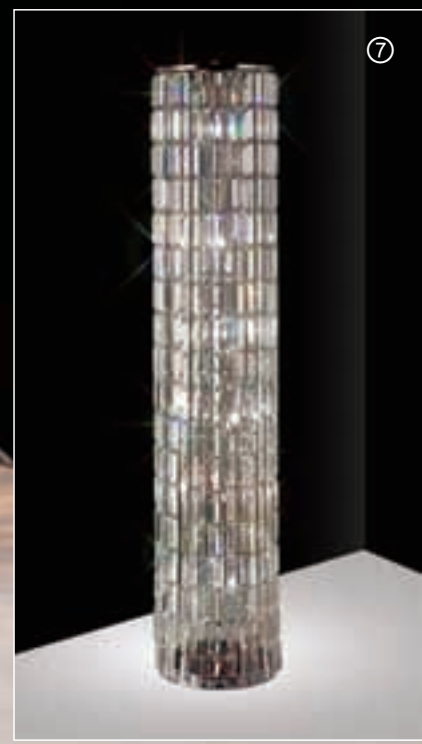

⑦

TORRE

Polished Chrome

⑥ IL30073
3 Light Table lamp
D20×H40 (cm)
3×G9 Max 40W
In-line Dimmer Switch

⑦ IL30078
6 Light Floor Lamp
D30×H140 (cm)
6×G9 Max 40W
In-line Dimmer Switch