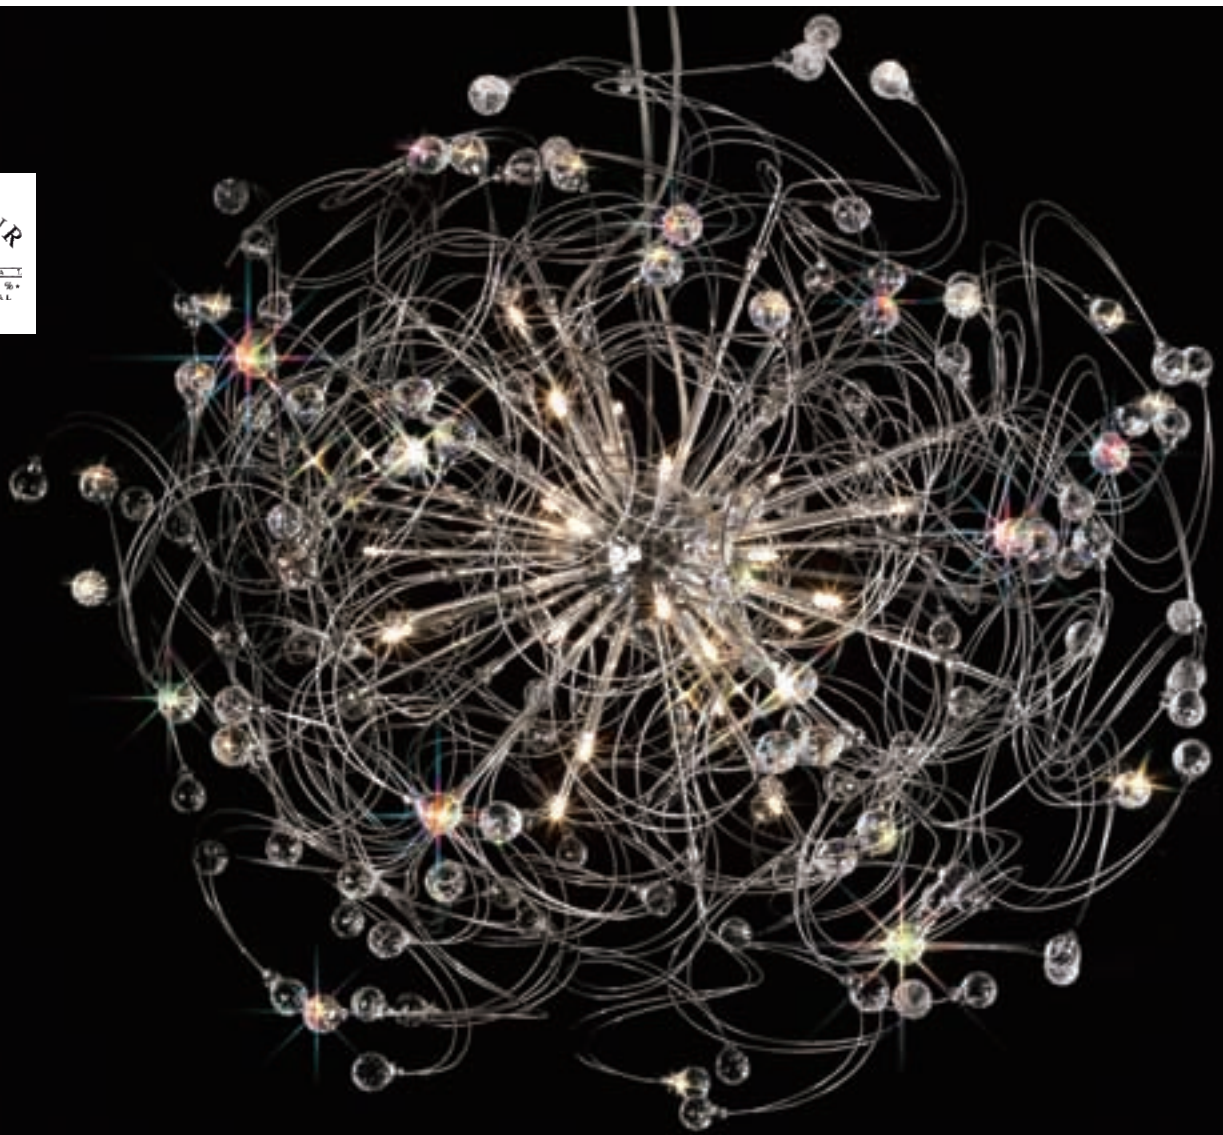

ASFOUR
SYSTEMS
EGYPTIAN 30%
LEAD CRYSTAL