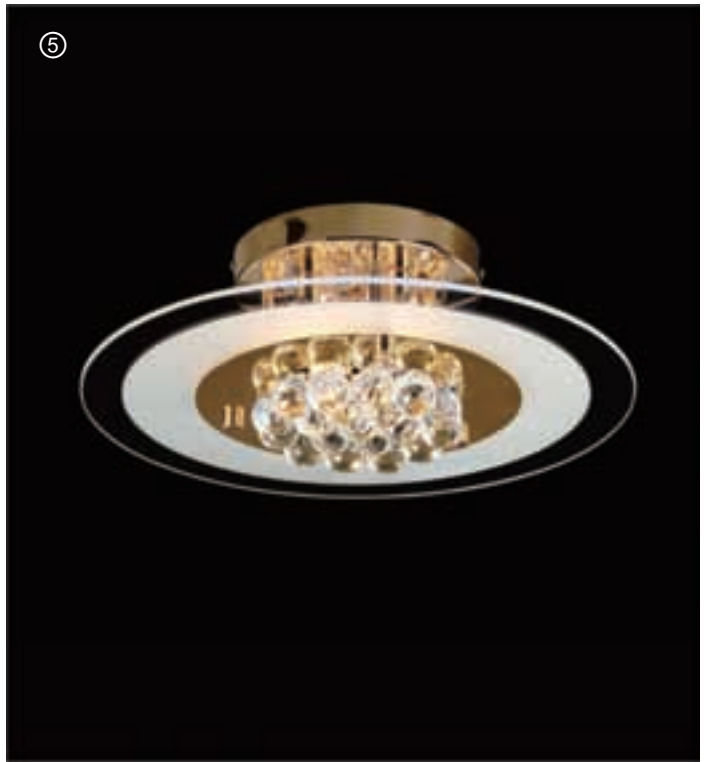

① IL30214

2 Light Wall Bracket
D22×H13×P14 (cm)
2×G9 Max 40W
Switched

② IL32023

4 Light Ceiling
D36×H36×H15 (cm)
4×G9 Max 40W

③ IL32024

6 Light Ceiling
D50×50×H15 (cm)
6×G9 Max 40W

④ IL32022

6 Light Ceiling
D50×H15 (cm)
6×G9 Max 40W

⑤ IL32021

4 Light Ceiling
D39×H15 (cm)
4×G9 Max 40W