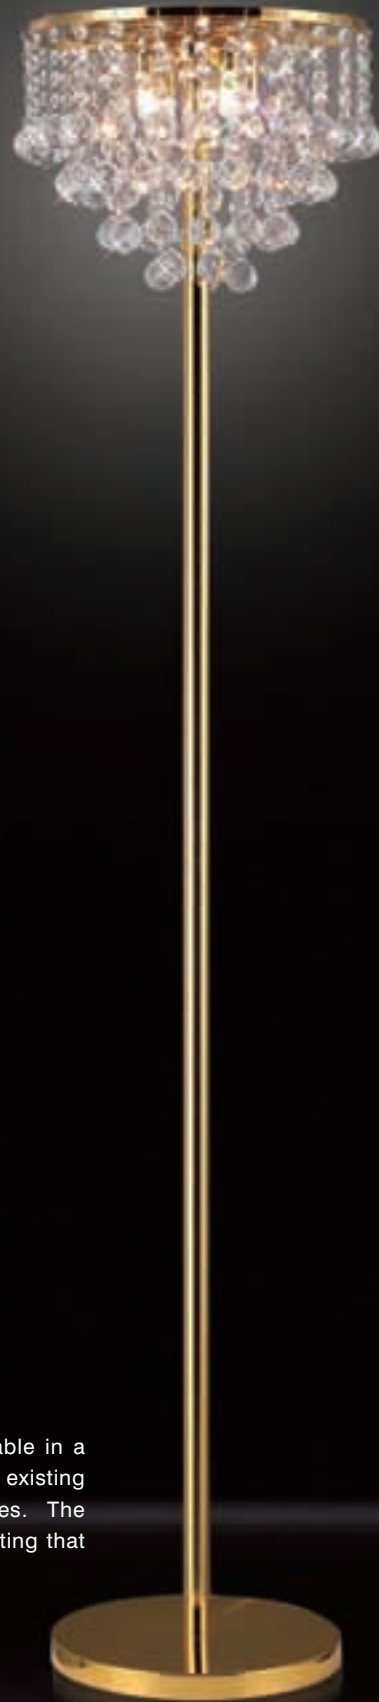

ATLA

Polished Chrome / Gold Finish

A stunning collection of table and floor lamps available in a Polished Chrome or Gold finish to compliment our existing ranges. Fittings are dressed in Asfour crystal spheres. The floor lamp is supplied with an in-line dimmer for creating that perfect mood.