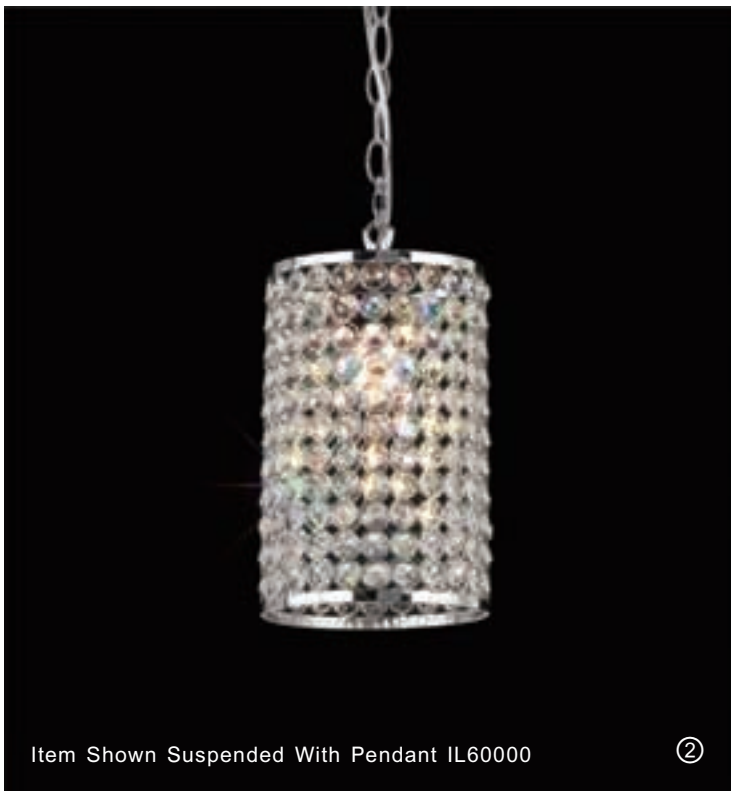

②

③

④

⑤

① IL60003

Non-electric
Pendant

D30×H18(cm)

1 × Max 100W

② IL60002

Non-electric
Pendant

D15×H24(cm)

1 × Max 100W

③ IL60001

Non-electric
Pendant

D19×H24(cm)

1 × Max 100W

④ IL60004

Non-electric
Pendant

D15×H14(cm)

1 × Max 100W

⑤ IL60000

Chrome Suspension kit
D12×H106(cm)