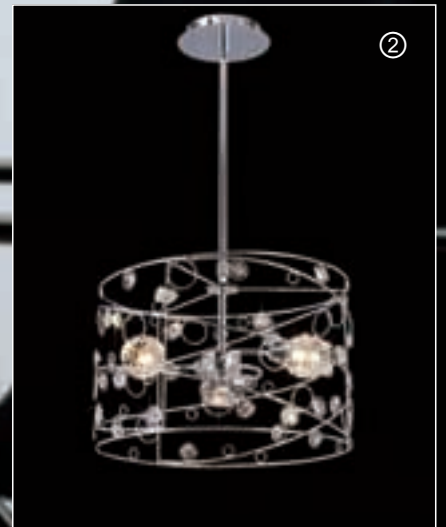

②

SORRENTO

Polished Chrome

① IL30039

4 Light Pendant
D28.5 x H42/125 (cm)
4 x G9 Max 40W

② IL30038

3 Light Pendant
D38 x 68/115 (cm)
3 x G9 Max 40W