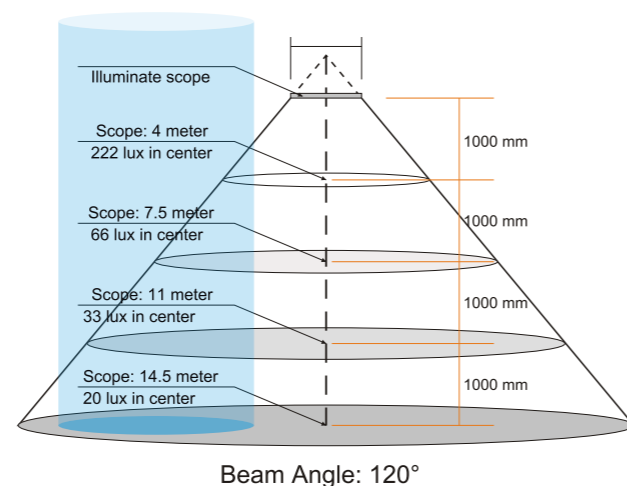

33006.+colour

- COLOUR:** 30 Silver + White Matt Acrylic
 . 45W 704 LED
 . White/Warm White/RGB
 . Dimmerable
 . Driver included / trafo included

Light Distribution Graph

Illumination Intensity Chart:

Light Distribution Graph