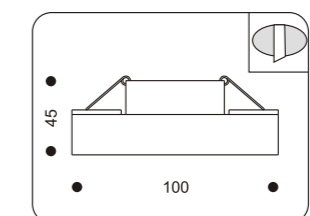

COLOUR: 54 Chrome + Clear Crystal Glass

· 1x35W max GU5,3
· trafo required

21078.+colour