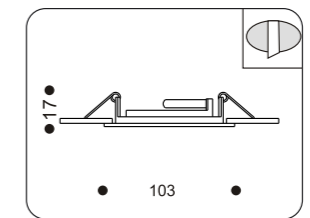

21112.+colour

COLOUR: 12 Shiny Silver + Chrome
16 Shiny Silver + Gold

.1x50W max GU5,3
. trafo required