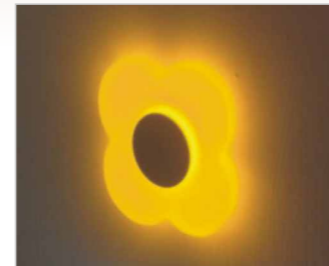

53210.+colour

COLOUR: 30 Silver
. 1W LED
. Various LED colours
. Driver included / trafo required