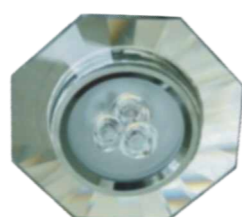

21041.+colour

COLOUR: 27 Silver + Silver Glass
28 Silver + Grey Glass
29 Gold + Yellow Glass

.3x1W LED
.Driver included / trafo required