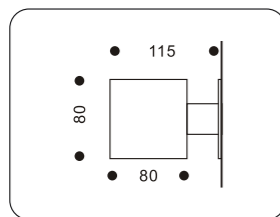

53225 .+colour

COLOUR: 30 Silver
02 Chrome
07 White
19 Black
.8x1W LED
.Driver included / trafo included