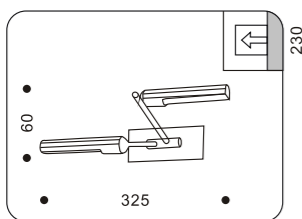

30061.+colour

COLOUR: 01 Satin Nickel
02 Chrome
05 Gold
08 Antique Brass
.2x20W max G4

MODUL
ELECTRO
www.modulelectro.ru

30032.+colour

COLOUR: 01 Satin Nickel
02 Chrome
05 Gold
.2x40W max G9

30033.+colour

COLOUR: 01 Satin Nickel + White Matt glass
02 Chrome + White Matt Glass
05 Gold + White Matt Glass
.2x40W max G9