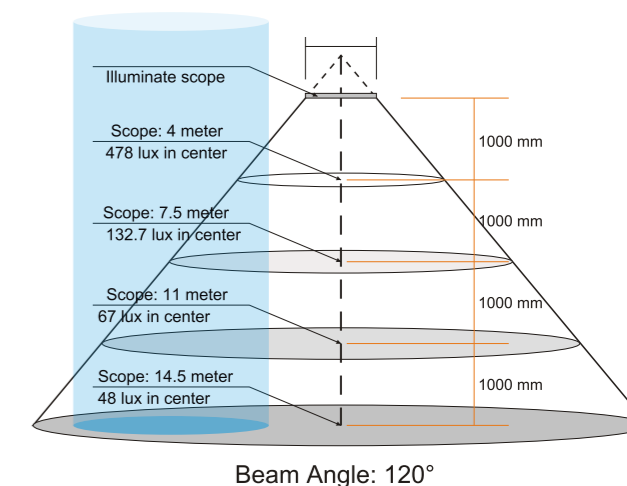

Illumination Intensity Chart: (White)