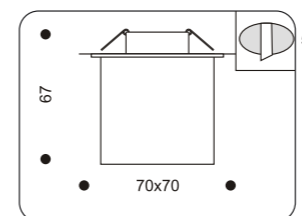

21105.+colour

COLOUR: 63 Chrome + Clear + Matt Glass
. 1x20W G4 max
. trafo required