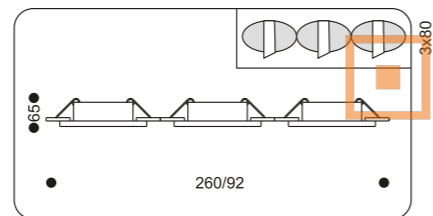

40226. +colour

COLOUR: 30 Silver
. 1x50W max GU5,3
. trafo required