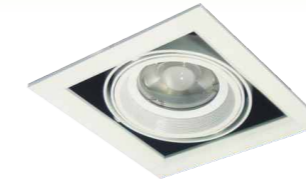

01003.+colour

1. **COLOUR:** 07 White
   . 1x6,7W High power LED
   . Driver included
   . trafo included