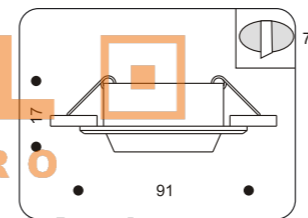

21111.+colour

COLOUR: 16 Shiny Silver + Gold
48 Black Nickel + Gold

.1x50W max GU5,3
. trafo required