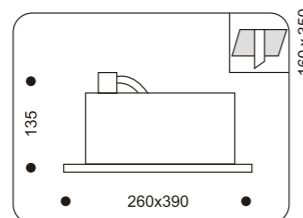

01005.+colour

- COLOUR:** 07 White
 . 1x13W High power LED
 . Driver included
 . trafo included

54004.+colour

- COLOUR:** 26 Grey
 . 10W LED
 . Driver included
 . trafo included

54003.+colour

- COLOUR:** 26 Grey
 . 14W LED
 . Driver included
 . trafo included