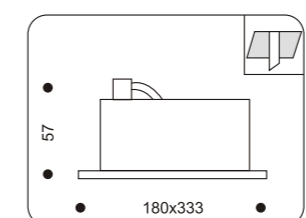

24201.+colour

COLOUR: 30 Silver
 .2x50W max QR111
 .trafo required

54201.+colour

COLOUR: 30 Silver
 .4x50W max QR111
 .trafo required

01008.+colour

COLOUR: 07 White
 19 Black
 26 Grey
 .2x50W max QR111
 . trafo required