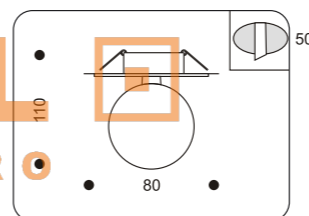

21013.+colour

COLOUR: 67 Chrome + Red Crystal Glass
. 1x20W G4 max
. trafo required