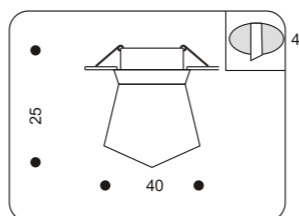

21103.+colour

COLOUR: 63 Chrome + Clear + Matt Glass
. 1x20W G4 max
. trafo required