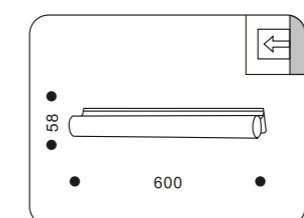

30063.+colour

1. **COLOUR:** 01 Satin Nickel + White Matt Glass
   02 Chrome + White Matt Glass
   . 1x14W max T5