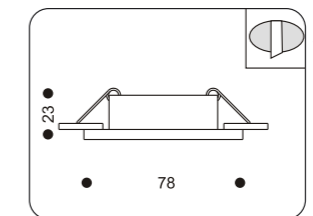

40231. +colour

COLOUR: 30 Silver
. 1x50W max GU5,3
. trafo required