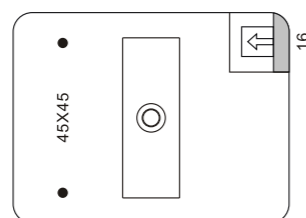

53008.+colour 53009.+colour

- COLOUR:** 26 Grey
 . 4 x 1W LED
 . Cool White light / Blue light
 . Driver included / trafo required

53202.+colour

- COLOUR:** 30 Silver
 . 1W LED
 . Various LED colours
 . Driver included / trafo required