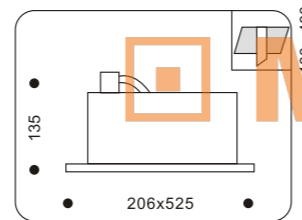

01003.+colour

1. **COLOUR:** 07 White
   . 1x6,7W High power LED
   . Driver included
   . trafo included