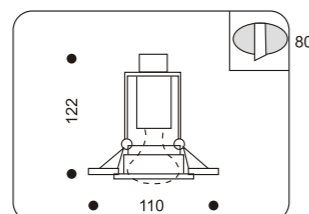

COLOUR: 00 Brass
02 Chrome
03 Matt chrome
07 White
. 1x60W max E27

50980.+colour