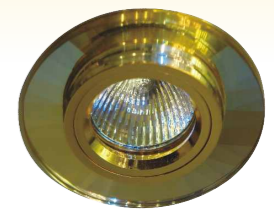

50160.+colour 52130.+colour

COLOUR: 11 Chrome + Silver
12 Shiny Silver + Chrome
13 Yellow + Gold
14 Shiny Gold + Gold

• 1x50W max GU5,3/1x35W max GU4
• trafo required