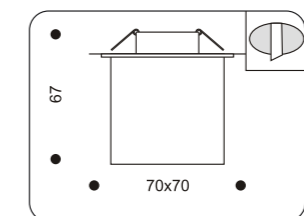

21011.+colour

COLOUR: 63 Chrome + Clear + Matt Glass
. 1x20W G4 max
. trafo required