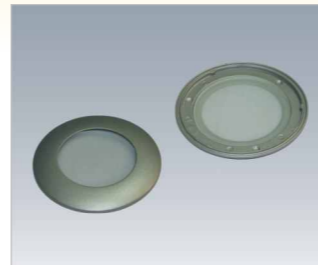

0010.+colour

1. COLOUR: 30 Silver + Matt Glass
   . accessory glass for 53010.30