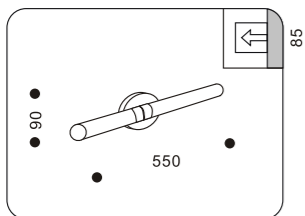

30068.+colour

COLOUR: 01 Satin Nickel + White Matt Glass
02 Chrome + White Matt Glass
. 1x40W max E14