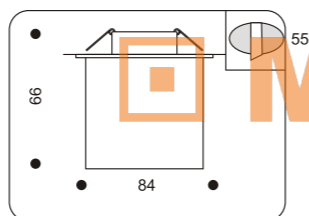

21106.+colour

COLOUR: 54 Chrome + Clear Crystal Glass
. 1x20W G4 max
. trafo required