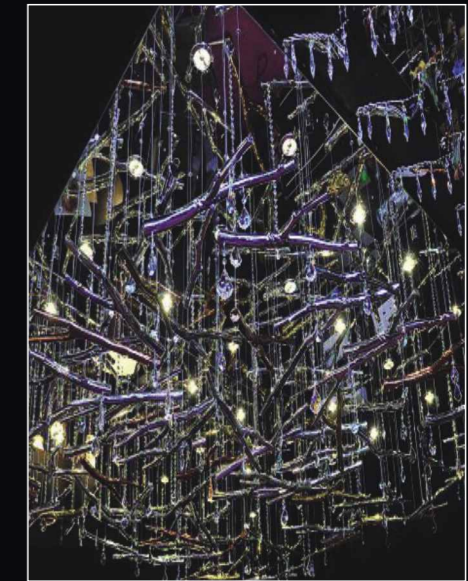

1.0001.203

- . Chrome
- . Steel
- . 1200x1060
- . 12x40W max E14

MODUL
ELECTRO

www.modulelectro.ru

1.0002.198

- . Chrome + Transparent Strass
- . Brass + Strass
- . 2300x2300
- . 36x50W max GU5,3

Swarovski Crystal