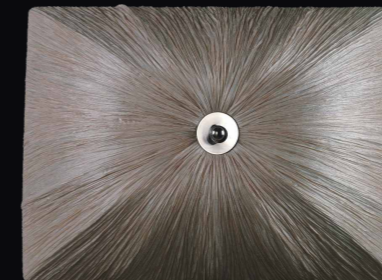

8.0016.66+colour

- . 002. Cream
- . 031. Light Grey
- . Steel + Fabric
- . 380x280x120
- . 4xE27 max 60W
- . Various Colours Available