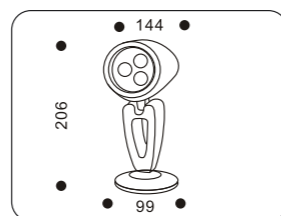

COLOUR: 26 Grey
. 3x1W LED
. Driver included / trafo required

25001.+colour