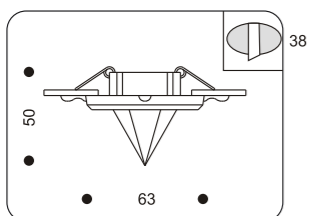

50131.+colour 51131.+colour

COLOUR: 41 Gold + Nickel
42 Chrome + Nickel

• 1x50W max GU5,3/1x35W max GU4
• trafo required