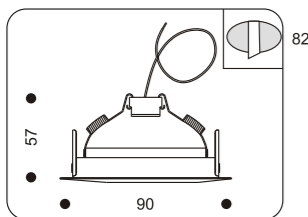

53003.+colour

- COLOUR: 30 Silver
- .3x1.2W LED
- .driver included
- .trafo required