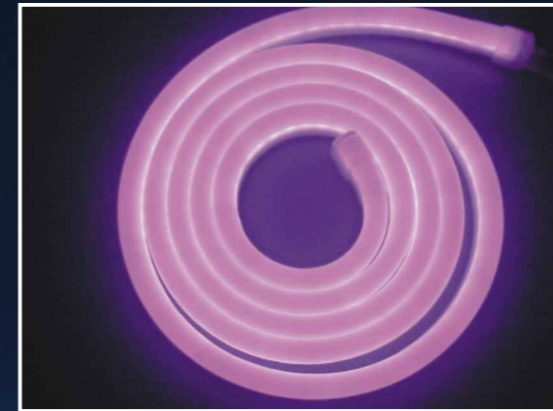

IP65

LN002-240-24RGB	14,7W/m	RGB	Various
LN002-240-220RGB	14,7W/m	RGB	Various

- .RGB 7 Colors Neon Type LED rope
- .240LED/m
- .Minimal Cuting length 87,5/1000mm
- .25x28x5000
- .24V trafo required (LN002-240-24RGB)

MODUL

ELECTRO

www.moduelelectro.ru

IP65