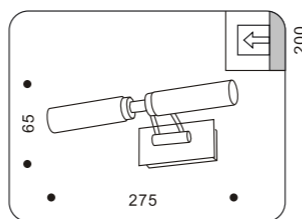

30035.+colour

COLOUR: 01 Satin Nickel + White Matt glass
02 Chrome + White Matt Glass
05 Gold + White Matt Glass
.2x40W max G9