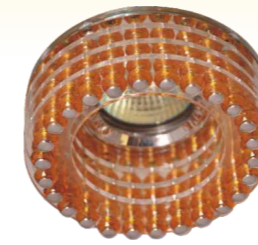

21088.+colour

COLOUR: 07 White Glass
87 Brown Glass

· 1x35W max GU5,3
· trafo required