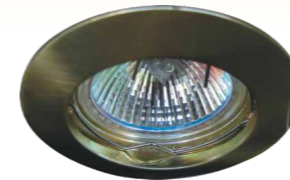

Spot Lights Series

50116.+colour

COLOUR: 00 Brass 06 Black Nickel
02 Chrome 07 White
03 Matt Chrome
04 Matt Brass
. 1x50W max GU5,3
. trafo required