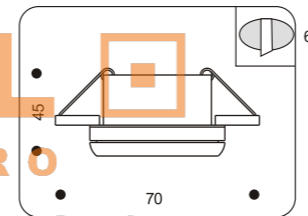

40211.+colour

COLOUR: 30 Silver + Matt Glass
 . 1x50W max GU5,3
 . trafo required

IP56 

41000.+colour

COLOUR: 30 Silver
 . 1x50W max GU5,3
 . trafo required

IP56 

41001.+colour

COLOUR: 30 Silver
 . 1x50W max GU5,3
 . trafo required