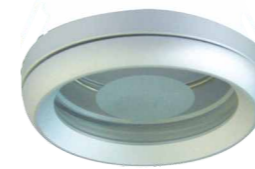

IP56

41000.+colour

COLOUR: 30 Silver
. 1x50W max GU5,3
. trafo required