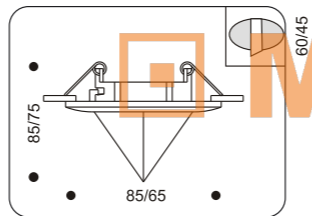

21081.+colour

COLOUR: 05 Gold
30 Silver

• 1x50W max GU5,3 + White LED
• trafo required