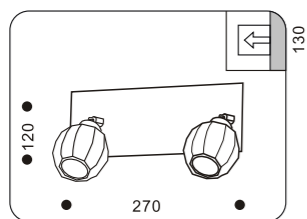

30076.+colour

COLOUR: 01 Satin Nickel + Matt Glass
02 Chrome + Matt Glass
05 Gold + Matt Glass
. 3x40W G9