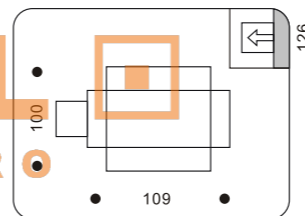

30068.+colour

COLOUR: 01 Satin Nickel + White Matt Glass
02 Chrome + White Matt Glass
. 1x40W max E14

43015.+colour

COLOUR: 26 Grey
. 3x0.2W LED
. Driver included / trafo required

40202.+colour

COLOUR: 30 Silver + White Acrylic
. 2x9W max Gx53
. trafo required