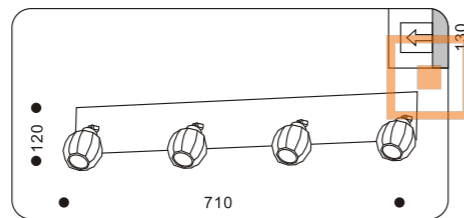

30051.+colour

COLOUR: 01 Satin Nickel
02 Chrome
05 Gold
08 Antique Brass
. 2x40W max E14