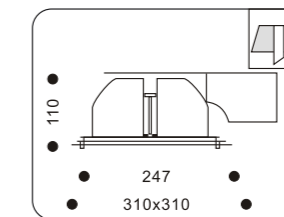

53226 .+colour

COLOUR: 30 Silver
02 Chrome
07 White
19 Black
.4x1W LED
.Driver included / trafo included

51012 .+colour

COLOUR: 42 Nickel+Chrome
.2x50W max GU5,3
.trafo required

48021 .+colour

COLOUR: 07 White
.2xTC-D G24d-3 26W
.ballast required