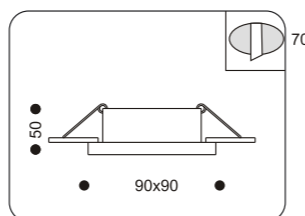

21046.+colour

COLOUR: 27 Silver + Silver Glass
28 Silver + Grey Glass
29 Gold + Yellow Glass

.5x1W LED
.Driver included / trafo required