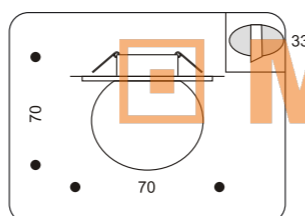

55023.+colour

COLOUR: 54 Chrome + Clear Crystal Glass
. 1x20W G4 max
. trafo required