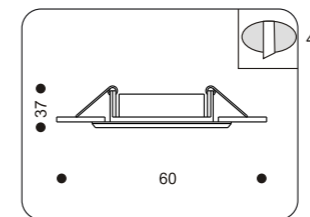

COLOUR: 30 Silver + Matt Glass
 . 1x50W max GU5,3
 . trafo required

IP56 

41003.+colour

COLOUR: 30 Silver
 . 1x35W max GU4
 . trafo required

IP56 

41004.+colour

COLOUR: 30 Silver
 . 1x35W max GU4
 . trafo required