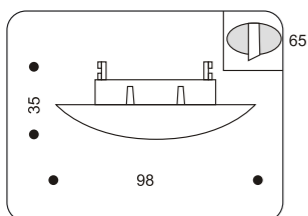

**52116.+colour
53116.+colour**

1. COLOUR: 02 Chrome
   05 Gold
   42 Chrome + Nickel
   53 Chrome + Black Nickel
   .1x50W max GU5,3/1x35W max GU4
   . trafo required