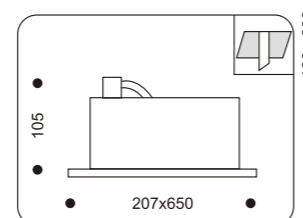

54201.+colour

COLOUR: 30 Silver
.4x50W max QR111
.trafo required