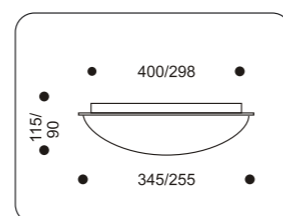

68020.+colour

COLOUR: 07 White

- . 2x26W TC-D G24d-3
- . ballast required