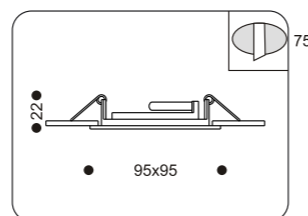

54011.+colour

COLOUR: 05 Gold
19 Black
30 Silver
.1x50W max GU5,3
. trafo required