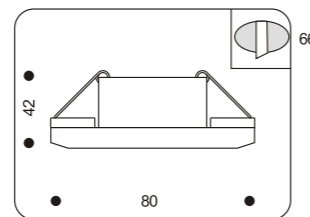

Spot Lights Series

IP40

40209.+colour

COLOUR: 30 Silver + Matt Glass
. 1x50W max GU5,3
. trafo required

IP40

40210.+colour

COLOUR: 30 Silver + Matt Glass
. 1x50W max GU5,3
. trafo required

IP40

40211.+colour

COLOUR: 30 Silver + Matt Glass
. 1x50W max GU5,3
. trafo required

IP56

41000.+colour

COLOUR: 30 Silver
. 1x50W max GU5,3
. trafo required

IP56

41001.+colour

COLOUR: 30 Silver
. 1x50W max GU5,3
. trafo required

IP56

41002.+colour

COLOUR: 30 Silver
. 1x35W max GU4
. trafo required

IP40

40212.+colour

COLOUR: 30 Silver + Matt Glass
. 1x50W max GU5,3
. trafo required

IP40

40213.+colour

COLOUR: 30 Silver + Matt Glass
. 1x50W max GU5,3
. trafo required

IP56

41003.+colour

COLOUR: 30 Silver
. 1x35W max GU4
. trafo required

IP56

41004.+colour

COLOUR: 30 Silver
. 1x35W max GU4
. trafo required

MODUL
ELECTRO
www.modulelectro.ru