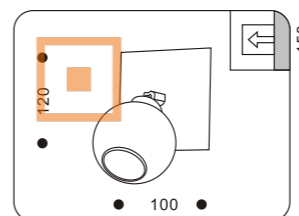

COLOUR:01 Satin Nickel + Matt Glass
02 Chrome + Matt Glass
05 Gold + Matt Glass
• 1x40W G9

30073.+colour