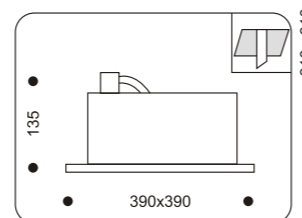

01004.+colour

1. **COLOUR:** 07 White
   . 2x6,7W High power LED
   . Driver included
   . trafo included