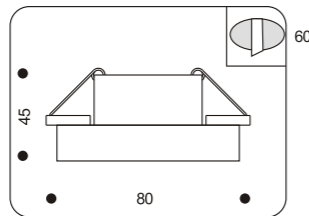

Spot Lights Series

IP40 

40209.+colour

COLOUR: 30 Silver + Matt Glass
 . 1x50W max GU5,3
 . trafo required

IP40 

40210.+colour

COLOUR: 30 Silver + Matt Glass
 . 1x50W max GU5,3
 . trafo required

IP40 