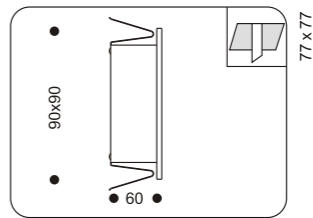

43001.+colour

COLOUR: 30 Silver
. 1x1.2W LED White light
. Driver included / trafo required