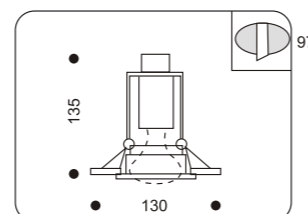

COLOUR: 00 Brass
02 Chrome
03 Matt chrome
07 White
. 1x100W max E27

40116.+colour