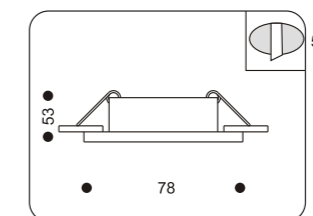

40232. +colour 40233. +colour

COLOUR: 30 Silver
. 1x50W max GU5,3/1x35W max GU4
. trafo required