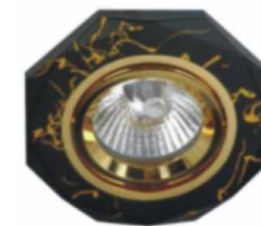

21082.+colour

COLOUR: 17 Drawing Gold
18 Drawing Silver
20 Drawing Gold + Black
21 Drawing Silver + Black

.1x50W max GU5,3
. trafo required