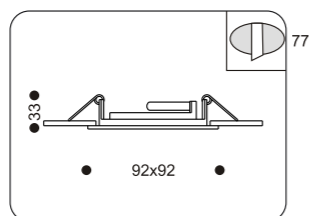

55009.+colour

COLOUR: 00 Brass
05 Gold
07 White
11 Chrome + Silver
19 Black
.1x50W max GU5,3
. trafo required