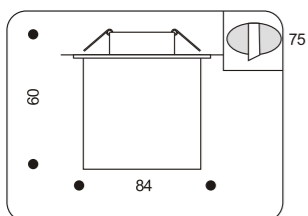

21013.+colour

COLOUR: 67 Chrome + Red Crystal Glass
 . 1x20W G4 max
 . trafo required

21109.+colour

COLOUR: 54 Chrome + Clear Crystal Glass
 . 1x20W G4 max
 . trafo required

55018.+colour

COLOUR: 54 Chrome + Clear Crystal Glass + 34 Gold + Clear Crystal Glass
 . 1x20W G4 max
 . trafo required