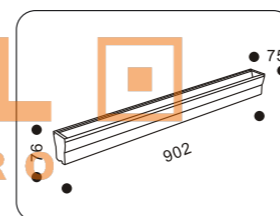

COLOUR: 26 Grey
 . 3x1W LED
 . Driver included / trafo required

25001.+colour

COLOUR: 26 Grey
 . 1xT16 G5 21W
 . ballast required

25002.+colour

COLOUR: 26 Grey
 . 1xT16 G5 28W
 . ballast required

25003.+colour