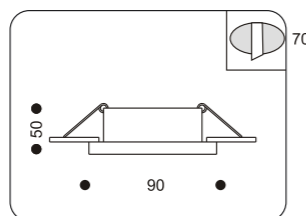

21043.+colour

COLOUR: 27 Silver + Silver Glass
28 Silver + Grey Glass
29 Gold + Yellow Glass

.5x1W LED
.Driver included / trafo required