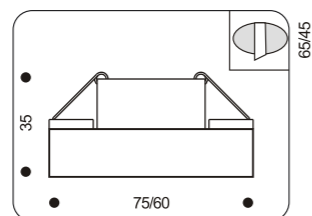

40218.+colour
40219.+colour

COLOUR: 30 Silver + Matt Glass
. 1x50W max GU5,3/
1x35W max GU4
. trafo required