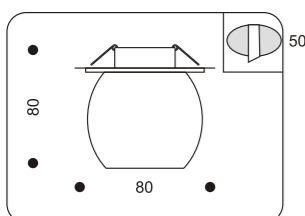

55014.+colour

COLOUR: 54 Chrome + Clear Crystal Glass
. 1x50W max GU5,3
. trafo required