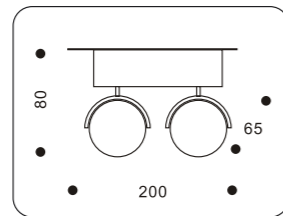

53222 .+colour

COLOUR: 30 Silver
02 Chrome
07 White
19 Black
.4x1W LED
.Driver included / trafo included