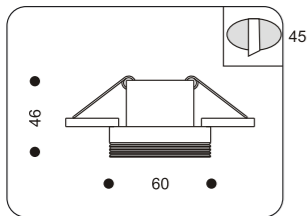

53005.+colour

- COLOUR: 30 Silver
- .1x3W LED
- .driver included
- .trafo required