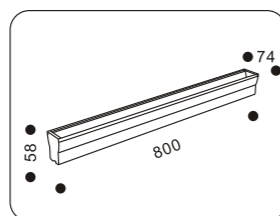

25005.+colour

1. **COLOUR:** 19 Black
   . 24x1, 15W LED
   . RGB / Single Color
   . Driver included / trafo required