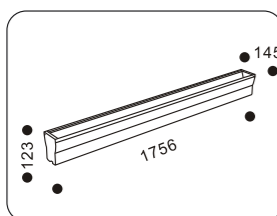

25007.+colour

1. **COLOUR:** 19 Black
   . 48x1, 15W LED
   . RGB / Single Color
   . Driver included / trafo required