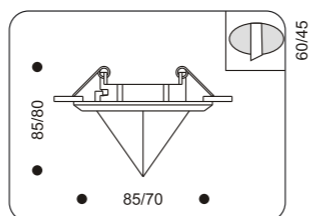

21086.+colour

COLOUR: 23 Flower Gold
24 Flower Silver

• 1x50W max GU5,3
• trafo required