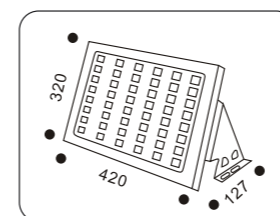

F0046.+colour

COLOUR: 26 Grey
. 72x1,25W LED
. Driver included / trafo required