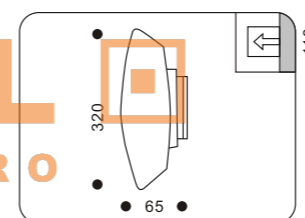

53207.+colour

1. **COLOUR:** 30 Silver
   . 1W LED
   . Various LED colours
   . Driver included / trafo required