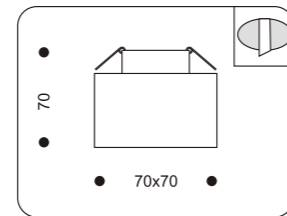

21088.+colour

COLOUR: 07 White Glass
87 Brown Glass

· 1x35W max GU5,3
· trafo required