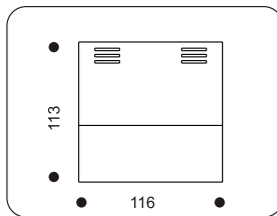

52012.+colour

COLOUR: 30 Silver
 . 1x250W HID E40
 . ballast required

58021.+colour

COLOUR: 26 Grey
 07 White
 . 2x18W TC-D G24d-3
 . ballast required

Ultra thin

**33014.+colour
 33015.+colour**

COLOUR: 07 White + White Matt Acrylic
 . 6.6W LED / 4.8W LED
 . Driver included / trafo required