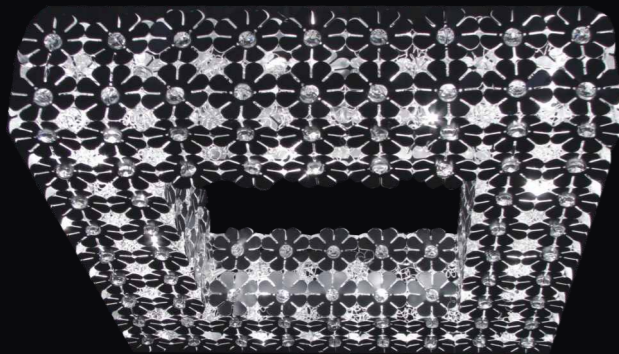

7.0021.92

- . Chrome + Clear Crystal Glass
- . Gold + Clear Crystal Glass
- . Steel + Crystal Glass
- . ø600x190
- . 12x20W max G4

Asfour Crystal

Modern
Lighting Series

*Asfour
Crystal*

1.0031.92

- . Chrome + Clear Crystal Glass
- . Gold + Clear Crystal Glass
- . Steel + Crystal Glass
- . 540x540x1200
- . 12x20W max G4