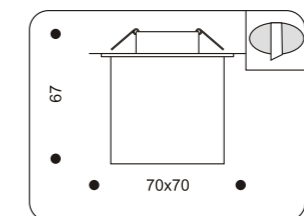

21102.+colour

COLOUR: 63 Chrome + Clear + Matt Glass
. 1x20W G4 max
. trafo required