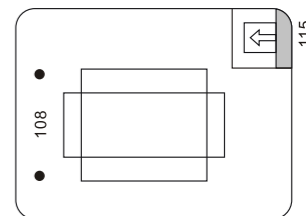

30067.+colour

COLOUR: 01 Satin Nickel + White Matt Glass
02 Chrome + White Matt Glass
. 2x40W max E14