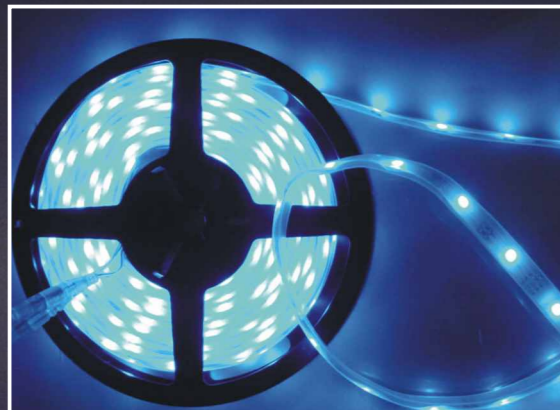

IP68

LN007-30-12RGB	7,2W/m	RGB	60/120/75 Lm
LN007-30-12R	7,2W/m	Red	180 Lm
LN007-30-12Y	7,2W/m	Yellow	180 Lm
LN007-30-12B	7,2W/m	Blue	225 Lm
LN007-30-12G	7,2W/m	Green	360 Lm
LN007-30-12W	7,2W/m	Pure White	450~585 Lm
LN007-30-12WW	7,2W/m	Warm White	360~540 Lm
LN007-30-12P	7,2W/m	Pink	180 Lm

- .SMD5050 LED Rope
- .30LED/m
- .Minimal Cuting length 100 mm
- .12x4x5000 mm
- .12V Trafo required

IP68