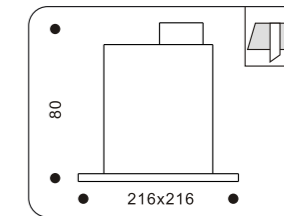

53225 .+colour

COLOUR: 30 Silver
02 Chrome
07 White
19 Black
.8x1W LED
.Driver included / trafo included