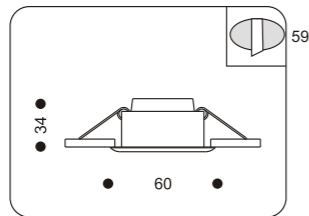

53002.+colour

- COLOUR: 30 Silver
- .1x1.2W LED
- .driver included
- .trafo required