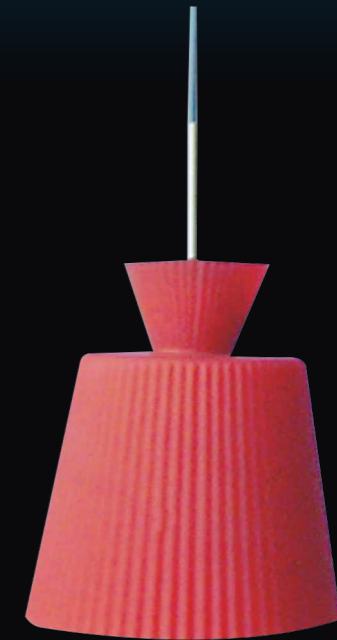

4.0021.68

- . Chrome + White Glass
- . Steel + Glass
- . ø175x1360
- . 1x40W max E14

4.0031.68

- . Chrome + Red Glass
- . Steel + Glass
- . ø175x1360
- . 1x40W max E14

5.0051.68

- . Chrome + White Glass
- . Steel + Glass
- . ø215x490
- . 1x40W max E14

5.0061.68

- . Chrome + Red Glass
- . Steel + Glass
- . ø215x490
- . 1x40W max E14

8.0021.68

- . Chrome + Red Glass
- . Steel + Glass
- . 300x150x200
- . 1x40W max E14

8.0031.68

- . Chrome + White Glass
- . Steel + Glass
- . 180x90x200
- . 1x40W max E14