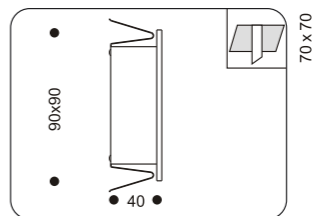

51004.+colour

COLOUR: 30 Silver
. 1x20W max G4
. trafo required