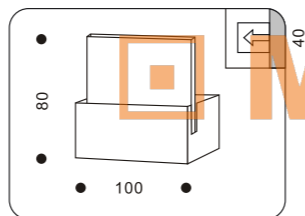

40202.+colour

COLOUR: 30 Silver + White Acrylic
. 2x9W max Gx53
. trafo required