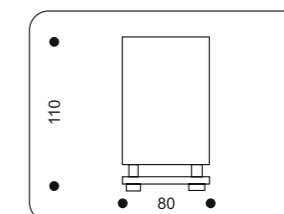

COLOUR: 30 Silver + Matt Glass
. 1x50W max
. Q-PAR16 GU/GZ10

IP54

40208.+colour

COLOUR: 22 Steel + White Matt Acrylic
. 1x9W max GX53