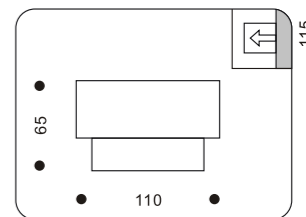

MODUL
ELECTRO
www.modulelectro.ru