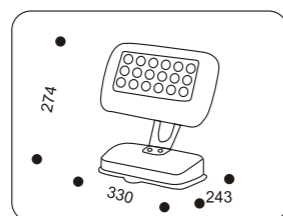

F0061.+colour

COLOUR: 30 Silver
26 Grey
. 30x1,16W LED
. Driver included / trafo required