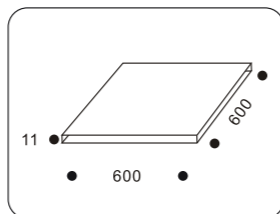

33001.+colour

1. **COLOUR:** 30 Silver + White Matt Acrylic
   . 42W 700 LED
   . White/Warm White/RGB
   . Dimmerable
   . Driver included / trafo included