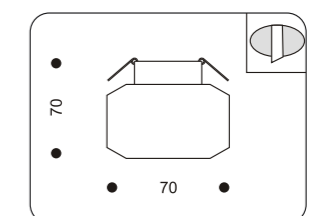

Asfour Crystal

COLOUR: 34 Clear Glass + Gold
35 Grey Glass + Gold
36 Clear Glass + Black
37 Grey Glass + Black
· 1x50W max GU5,3
· trafo required

COLOUR: 54 Chrome + Clear Crystal Glass

· 1x35W max GU5,3
· trafo required

COLOUR: 54 Chrome + Clear Crystal Glass

· 1x20W max G4
· trafo required

MODUL
ELECTRO
www.modulelectro.ru

COLOUR: 31 Clear Glass
32 Clear Glass with bubbles
· 1x50W max GU5,3
· trafo required

COLOUR: 31 Clear Glass
33 Clear + Matt Glass
· 1x50W max GU5,3
· trafo required

COLOUR: 81 Frosted Glass
· 1x50W max GU5,3
· trafo required

COLOUR: 54 Chrome + Clear Crystal Glass
· 1x35W max GU5,3
· trafo required

COLOUR: 54 Chrome + Clear Crystal Glass
· 1x20W max G4
· trafo required