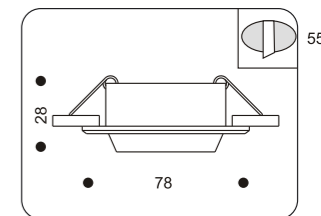

40237. +colour

COLOUR: 30 Silver
. 2x3x1W LED
. Driver included / trafo included