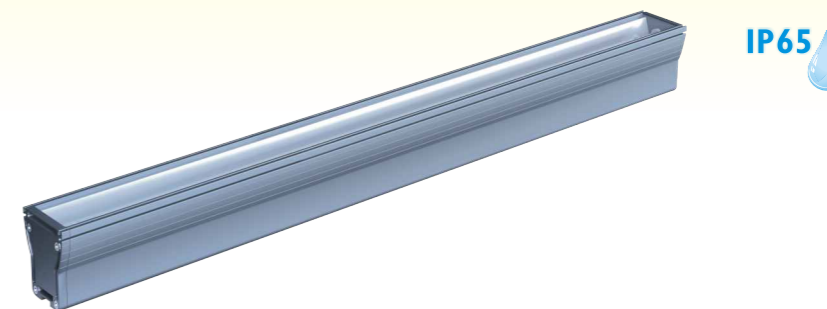

COLOUR: 26 Grey
. 18x1W LED
. Driver included / trafo required

COLOUR: 26 Grey
. 3x1W LED
. Driver included / trafo required

25001.+colour

COLOUR: 26 Grey
. 1xT16 G5 21W
. ballast required

25002.+colour

COLOUR: 26 Grey
. 1xT16 G5 28W
. ballast required

25003.+colour

COLOUR: 26 Grey
. 1xT16 G5 35W
. ballast required

MODUL ELECTRO
www.modulelectro.ru

COLOUR: 26 Grey
. 36x1W LED
. Driver included / trafo required

COLOUR: 26 Grey
. 6x1W LED
. Driver included / trafo required

COLOUR: 26 Grey
. 10,08W 144 LED/7,56W 108 LED
. RGB / Single Color
. Driver included / trafo required

COLOUR: 26 Grey
. 10,08W 144 LED/7,56W 108 LED
. RGB / Single Color
. Driver included / trafo required