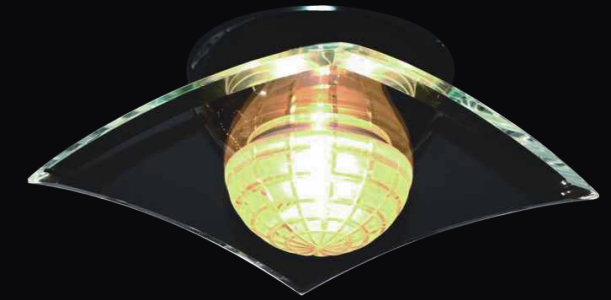

7.0472.51

- Chrome + Clear & Matt Crystal Glass
- Steel + Crystal Glass
- 300x300x150
- 1x40W max G9