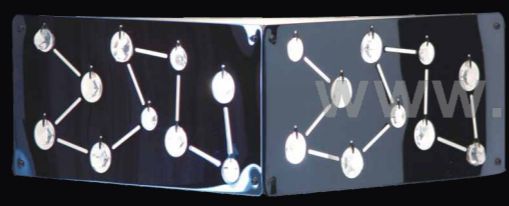

Modern Lighting Series

8.0001.26
. Chrome + White Matt Glass + Clear Crystal Glass
. Steel + Glass + Crystal Glass
. 280x80x120
. 1x60W max E27

1.0001.26
. Chrome + White Matt Glass + Clear Crystal Glass
. Steel + Glass + Crystal Glass
. 380x380x1000
. 2x60W max E27

8.0011.26
. Chrome + White Matt Glass + Clear Crystal Glass
. Steel + Glass + Crystal Glass
. 400x200x130
. 1x60W max E27

MODUL ELECTRO

www.modulelectro.eu

7.0001.26
. Chrome + White Matt Glass + Clear Crystal Glass
. Steel + Glass + Crystal Glass
. 380x380x250
. 2x60W max E27

5.0001.26
. Chrome + White Matt Glass + Clear Crystal Glass
. Steel + Glass + Crystal Glass
. 280x280x730
. 2x60W max E27