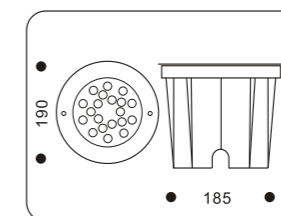

51026.colour 51027.colour

1. **COLOUR:** 26 Grey
   . 15x1, 33W LED / 12x1, 36W LED
   . Driver included / trafo required