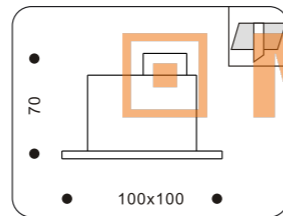

51011 .+colour

COLOUR: 42 Nickel+Chrome
.1x50W max GU5,3
.trafo required