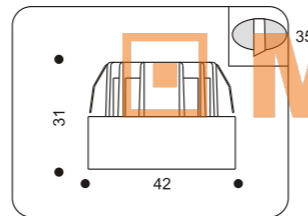

0001+colour

- COLOUR: Frosted
- Green
- Blue
- Orange
- .accessory glass for 51006.30