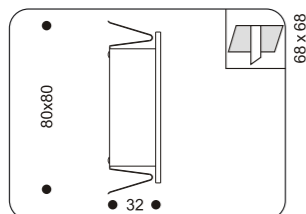

40010.+colour

COLOUR: 00 Brass + Matt Glass
02 Chrome + Matt Glass
03 Matt Chrome + Matt Glass
07 White + Matt Glass
. 1x50W GY6,35
. trafo required