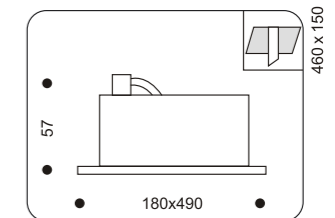

01009.+colour

COLOUR: 07 White
19 Black
26 Grey
.3x50W max QR111
. trafo required