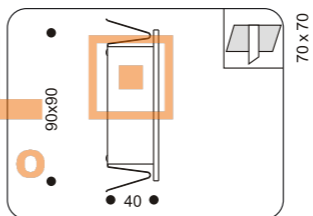

53001.+colour

COLOUR: 30 Silver
. 1.2W LED White light
. Driver included / trafo required