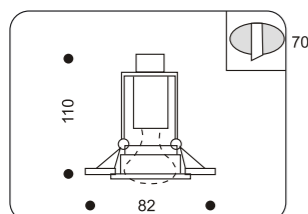

COLOUR: 00 Brass
02 Chrome
03 Matt chrome
07 White
. 1x40W max E14

50963.+colour