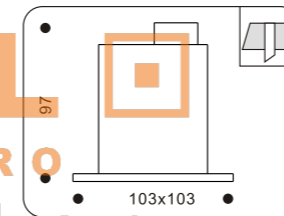

26010 .+colour

COLOUR: 07 White
.1xHIT-DE RX7s 70W
.ballast required