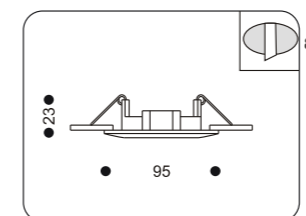

55013.+colour

COLOUR: 01 Satin Nickel
02 Chrome
05 Gold
08 Antique Brass
. 1x50W max GU5,3
. trafo required