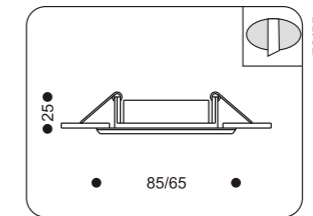

50160.+colour 52130.+colour

COLOUR: 11 Chrome + Silver
12 Shiny Silver + Chrome
13 Yellow + Gold
14 Shiny Gold + Gold

• 1x50W max GU5,3/1x35W max GU4
• trafo required