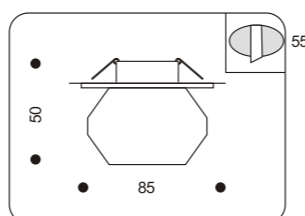

55021.+colour

COLOUR: 54 Chrome + Clear Crystal Glass
. 1x20W G4 max
. trafo required