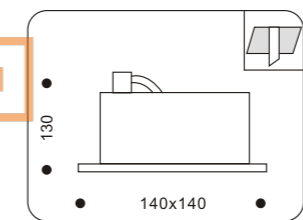

- COLOUR:** 26 Grey
 . 7W LED
 . Driver included
 . trafo included

54005.+colour

- COLOUR:** 26 Grey
 . 21W LED
 . Driver included
 . trafo included

01003.+colour

- COLOUR:** 07 White
 . 1x6,7W High power LED
 . Driver included
 . trafo included