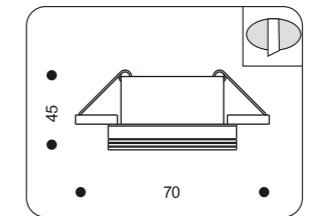

40211.+colour

COLOUR: 30 Silver + Matt Glass
 . 1x50W max GU5,3
 . trafo required

IP56 

41000.+colour

COLOUR: 30 Silver
 . 1x50W max GU5,3
 . trafo required

IP56 

41001.+colour

COLOUR: 30 Silver
 . 1x50W max GU5,3
 . trafo required