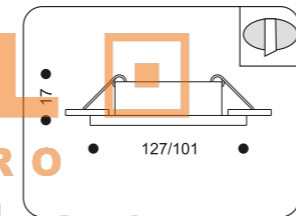

52012.+colour

COLOUR: 30 Silver
 . 1x250W HID E40
 . ballast required

58021.+colour

COLOUR: 26 Grey
 07 White
 . 2x18W TC-D G24d-3
 . ballast required

Ultra thin

**33014.+colour
 33015.+colour**

COLOUR: 07 White + White Matt Acrylic
 . 6.6W LED / 4.8W LED
 . Driver included / trafo required