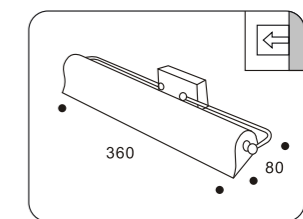

30060.+colour

COLOUR: 01 Satin Nickel
02 Chrome
05 Gold
.1x8W max T5