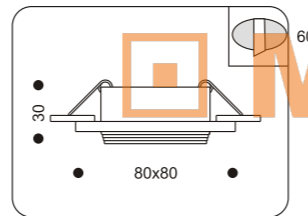

54045.+colour

COLOUR: 05 Gold
19 Black
30 Silver
.1x50W max GU5,3
. trafo required