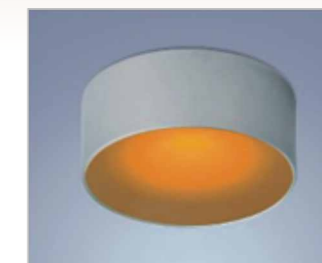

53011.+colour

COLOUR: 30 Silver
. 1.2W LED
. White/Warm white/Blue/Green/Red/Amber color
. Driver included / trafo required

0016.+colour

COLOUR: 30 Silver + White Glass
. accessory white glass for 53011.30