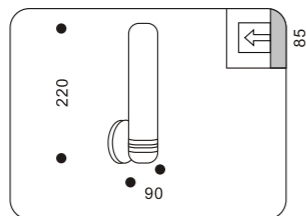

43015.+colour

COLOUR: 26 Grey
. 3x0.2W LED
. Driver included / trafo required