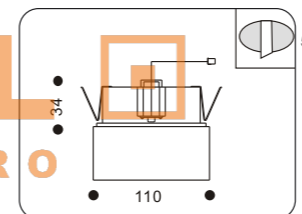

0016.+colour

COLOUR: 30 Silver + White Glass
. accessory white glass for 53011.30