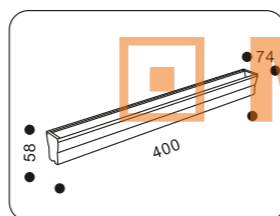

25006.+colour

1. **COLOUR:** 19 Black
   . 36x1, 15W LED
   . RGB / Single Color
   . Driver included / trafo required

MODUL
ELECTRO
www.modulelectro.ru