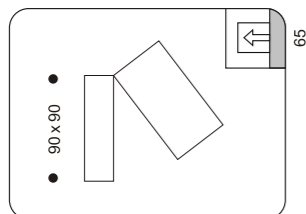

40014.+colour

COLOUR: 00 Brass + Matt Glass
02 Chrome + Matt Glass
03 Matt Chrome + Matt Glass
07 White + Matt Glass
. 1x50W GY6,35
. trafo required