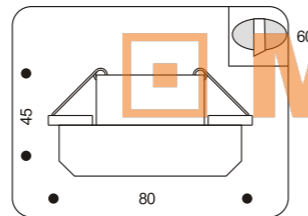

Spot Lights Series

IP40

40209.+colour

COLOUR: 30 Silver + Matt Glass
. 1x50W max GU5,3
. trafo required

IP40

40210.+colour

COLOUR: 30 Silver + Matt Glass
. 1x50W max GU5,3
. trafo required

IP40

40211.+colour

COLOUR: 30 Silver + Matt Glass
. 1x50W max GU5,3
. trafo required

IP56

41000.+colour

COLOUR: 30 Silver
. 1x50W max GU5,3
. trafo required

IP56

41001.+colour

COLOUR: 30 Silver
. 1x50W max GU5,3
. trafo required

IP56

41002.+colour

COLOUR: 30 Silver
. 1x35W max GU4
. trafo required

IP40

40212.+colour

COLOUR: 30 Silver + Matt Glass
. 1x50W max GU5,3
. trafo required

IP40

40213.+colour

COLOUR: 30 Silver + Matt Glass
. 1x50W max GU5,3
. trafo required

IP56

41003.+colour

COLOUR: 30 Silver
. 1x35W max GU4
. trafo required

IP56

41004.+colour

COLOUR: 30 Silver
. 1x35W max GU4
. trafo required

MODUL
ELECTRO
www.modulelectro.ru