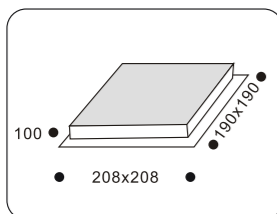

Illumination Intensity Chart: (White)

33003.+colour

COLOUR: 30 Silver + White Matt Acrylic
 . 42W 700 LED
 . Driver included / trafo included

MODULO
 ELECTRO
www.modulelectro.ru

58024.+colour

COLOUR: 07 White
 26 Grey
 . 2x26W TC-D G24d-3
 . ballast required