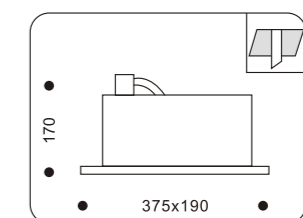

54006.+colour

- COLOUR:** 26 Grey
 . 28W LED
 . Driver included
 . trafo included

01004.+colour

- COLOUR:** 07 White
 . 2x6,7W High power LED
 . Driver included
 . trafo included

01006.+colour

- COLOUR:** 07 White
 . 2x13W High power LED
 . Driver included
 . trafo included