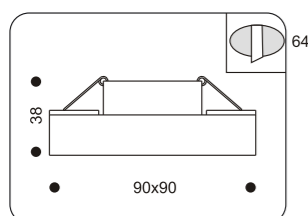

COLOUR: 31 Clear Glass
32 Clear Glass with bubbles
· 1x50W max GU5,3
· trafo required

21123.+colour