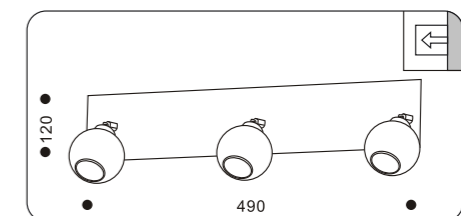

COLOUR:01 Satin Nickel + Matt Glass
02 Chrome + Matt Glass
05 Gold + Matt Glass
• 3x40W G9