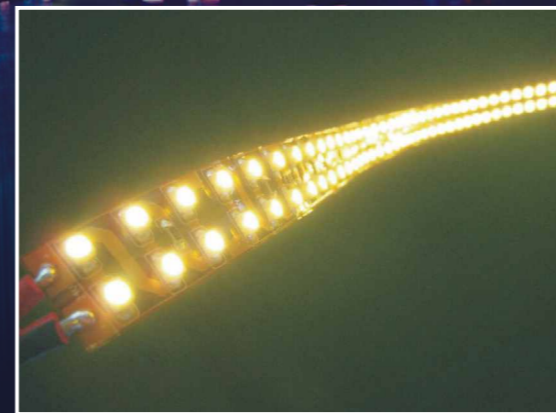

LN006-240-24R	19,2W/m	Red	● 480 Lm
LN006-240-24Y	19,2W/m	Yellow	● 480 Lm
LN006-240-24B	19,2W/m	Blue	● 600 Lm
LN006-240-24G	19,2W/m	Green	● 960 Lm
LN006-240-24W	19,2W/m	Pure White	● 1560 Lm
LN006-240-24WW	19,2W/m	Warm White	● 1440 Lm
LN006-240-24P	19,2W/m	Pink	● 480 Lm

- .SMD3528 LED Rope IP20
- .240LED/m
- .Minimal Cutting length 50 mm
- .14x2,5x5000 mm
- .24V Trafo required