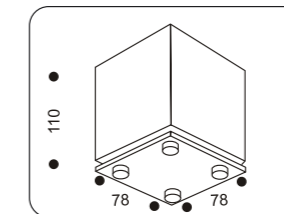

COLOUR: 30 Silver + Matt Glass
. 1x50W max
. Q-PAR16 GU/GZ10

IP54

40201.+colour

COLOUR: 22 Steel + White Matt Acrylic
. 1x9W max GX53