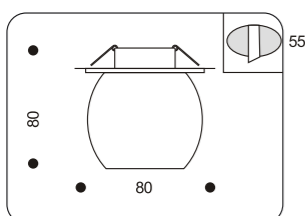

55015.+colour

COLOUR: 69 Chrome + Matt Crystal Glass
. 1x20W G4 max
. trafo required