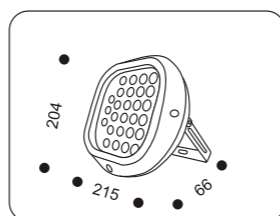

F0045.+colour

COLOUR: 26 Grey
. 48x1,25W LED
. Driver included / trafo required