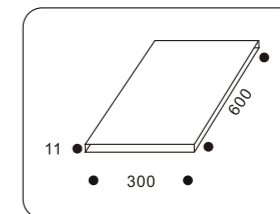

33006.+colour

- COLOUR:** 30 Silver + White Matt Acrylic
 . 45W 704 LED
 . White/Warm White/RGB
 . Dimmerable
 . Driver included / trafo included

Light Distribution Graph

Illumination Intensity Chart:

Light Distribution Graph