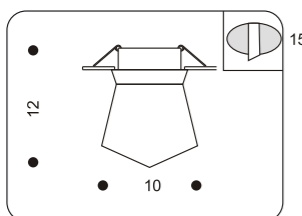

21072.+colour

COLOUR: 52 Silver + Clear Crystal Glass
. 1x1W LED
. Driver included / trafo included