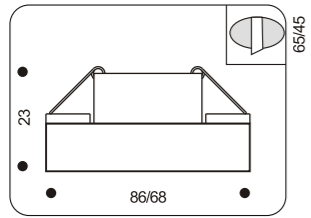

40216.+colour
40217.+colour

COLOUR: 30 Silver + Matt Glass
. 1x50W max GU5,3/
1x35W max GU4
. trafo required