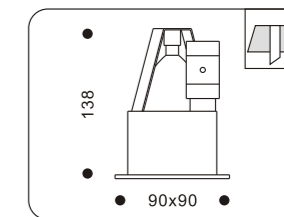

MODUL ELECTRO
www.modulelectro.ru