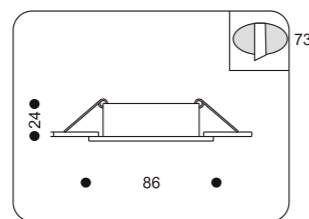

21002.+colour

COLOUR: 02 Chrome
05 Gold

.1x50W max GU5,3
. trafo required