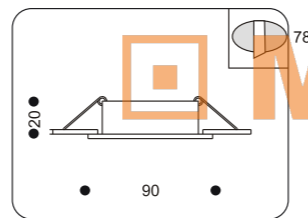

21004.+colour

COLOUR: 05 Gold
30 Silver

.1x50W max GU5,3
. trafo required

21110.+colour

COLOUR: 12 Shiny Silver + Chrome
16 Shiny Silver + Gold

.1x50W max GU5,3
. trafo required