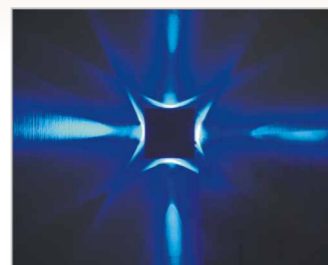

53008.+colour 53009.+colour

- COLOUR:** 26 Grey
 . 4 x 1W LED
 . Cool White light / Blue light
 . Driver included / trafo required

53202.+colour

- COLOUR:** 30 Silver
 . 1W LED
 . Various LED colours
 . Driver included / trafo required