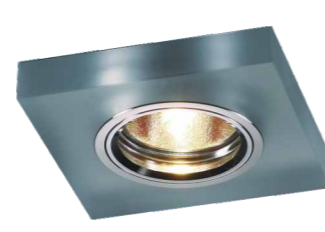

COLOUR: 31 Clear Glass
33 Clear + Matt Glass
· 1x50W max GU5,3
· trafo required

21125.+colour