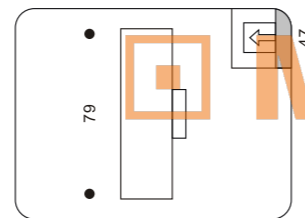

53213.+colour

COLOUR: 30 Silver
. 1W LED
. Various LED colours
. Driver included / trafo required