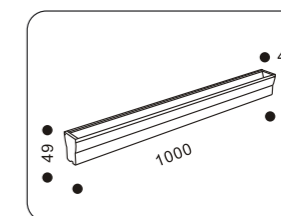

25010.+colour

COLOUR: 26 Grey
 . 10,08W 144 LED/7,56W 108 LED
 . RGB / Single Color
 . Driver included / trafo required

25011.+colour

COLOUR: 26 Grey
 . 10,08W 144 LED/7,56W 108 LED
 . RGB / Single Color
 . Driver included / trafo required