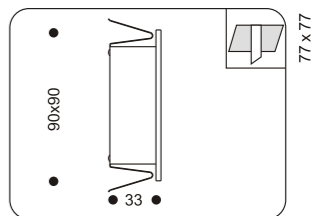

51003.+colour

COLOUR: 30 Silver + Matt Glass
. 1x20W max G4
. trafo required