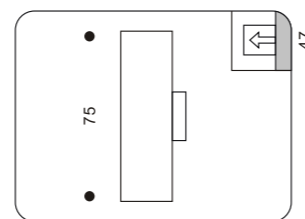

53214.+colour

COLOUR: 30 Silver
. 1W LED
. Various LED colours
. Driver included / trafo required