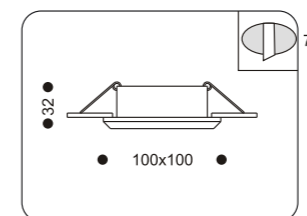

50170.+colour

COLOUR: 11 Chrome + Silver + Clear glass
15 Gold + 5 Multicolor glass

.1x50W max GU5,3
.trafo required