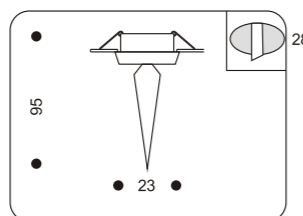

21071.+colour

COLOUR: 52 Silver + Clear Crystal Glass
. 1x1W LED
. Driver included / trafo included