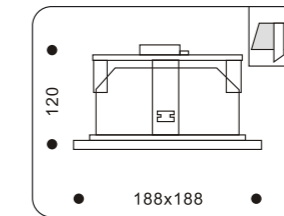

53222 .+colour

COLOUR: 30 Silver
02 Chrome
07 White
19 Black
.4x1W LED
.Driver included / trafo included

51011 .+colour

COLOUR: 42 Nickel+Chrome
.1x50W max GU5,3
.trafo required

26010 .+colour

COLOUR: 07 White
.1xHIT-DE RX7s 70W
.ballast required