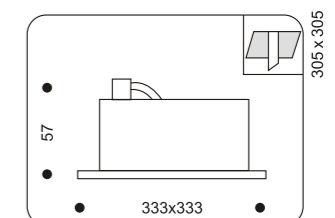

01010.+colour

COLOUR: 07 White
19 Black
26 Grey
.4x50W max QR111
. trafo required