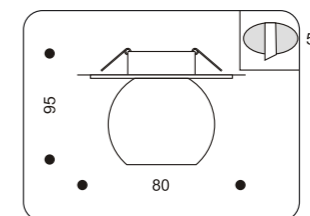

21109.+colour

COLOUR: 54 Chrome + Clear Crystal Glass
. 1x20W G4 max
. trafo required