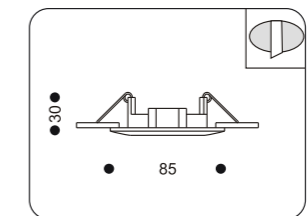

50130.+colour
51130.+colour

COLOUR: 05 Gold
41 Gold + Nickel
42 Chrome + Nickel
43 Chrome + Gold
. 1x50W max GU5,3/1x35W max GU4
. trafo required