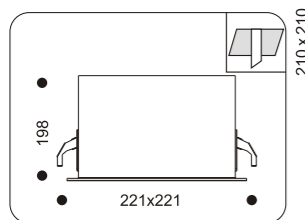

58011.+colour 58012.+colour

COLOUR: 01 Satin Nickel
07 White

- . 2x18W TC-D G24d-3/
  2x26W TC-D G24d-3
- . ballast required