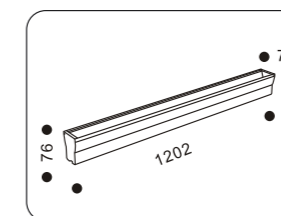

COLOUR: 26 Grey
 . 3x1W LED
 . Driver included / trafo required

25001.+colour

COLOUR: 26 Grey
 . 1xT16 G5 21W
 . ballast required

25002.+colour

COLOUR: 26 Grey
 . 1xT16 G5 28W
 . ballast required

25003.+colour