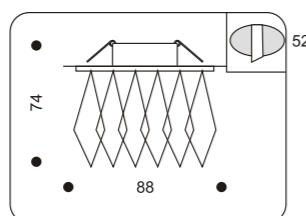

55016.+colour

COLOUR: 54 Chrome + Clear Crystal Glass
. 1x40W max G9