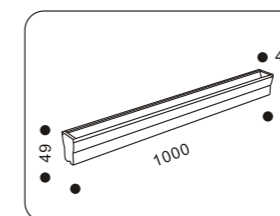

25010.+colour

COLOUR: 26 Grey
 . 10,08W 144 LED/7,56W 108 LED
 . RGB / Single Color
 . Driver included / trafo required

25011.+colour

COLOUR: 26 Grey
 . 10,08W 144 LED/7,56W 108 LED
 . RGB / Single Color
 . Driver included / trafo required