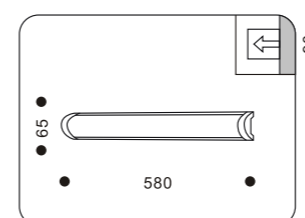

30062.+colour

1. **COLOUR:** 01 Satin Nickel + White Matt Glass
   02 Chrome + White Matt Glass
   . 1x14W max T5