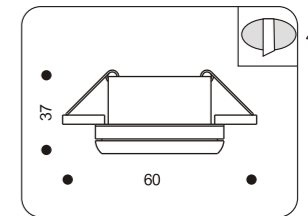

Spot Lights Series

IP40

40209.+colour

COLOUR: 30 Silver + Matt Glass
. 1x50W max GU5,3
. trafo required

IP40

40210.+colour

COLOUR: 30 Silver + Matt Glass
. 1x50W max GU5,3
. trafo required

IP40

40211.+colour

COLOUR: 30 Silver + Matt Glass
. 1x50W max GU5,3
. trafo required

IP56

41000.+colour

COLOUR: 30 Silver
. 1x50W max GU5,3
. trafo required

IP56

41001.+colour

COLOUR: 30 Silver
. 1x50W max GU5,3
. trafo required

IP56

41002.+colour

COLOUR: 30 Silver
. 1x35W max GU4
. trafo required

IP40

40212.+colour

COLOUR: 30 Silver + Matt Glass
. 1x50W max GU5,3
. trafo required

IP40

40213.+colour

COLOUR: 30 Silver + Matt Glass
. 1x50W max GU5,3
. trafo required

IP56

41003.+colour

COLOUR: 30 Silver
. 1x35W max GU4
. trafo required

IP56

41004.+colour

COLOUR: 30 Silver
. 1x35W max GU4
. trafo required

MODUL
ELECTRO
www.modulelectro.ru