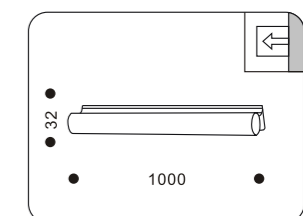

Model	Power	Color	Lumen
33011.30-RGB	14,4W/m	RGB	120/240/150 Lm
33011.30-R	14,4W/m	Red	360 Lm
33011.30-Y	14,4W/m	Yellow	720 Lm
33011.30-B	14,4W/m	Blue	450 Lm
33011.30-G	14,4W/m	Green	360 Lm
33011.30-W	14,4W/m	Pure White	1170 Lm
33011.30-WW	14,4W/m	Warm White	1080 Lm

COLOUR: 30 Silver + White Matt Acrylic
. 60 LED
. Driver included/12V trafo required