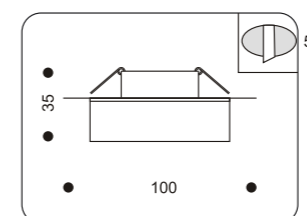

55024.+colour

COLOUR: 54 Chrome + Clear Crystal Glass
. 1x20W G4 max
. trafo required