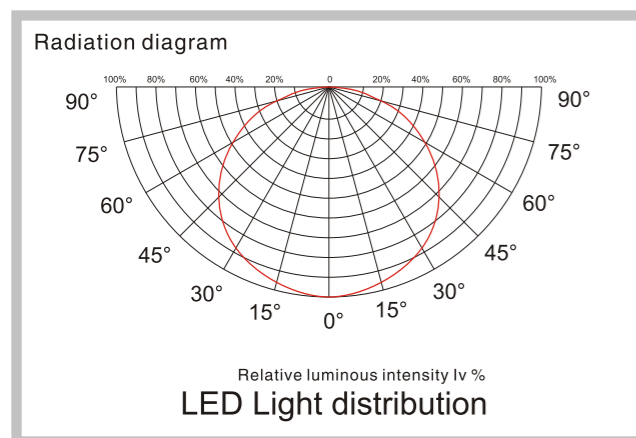

33006.+colour

- COLOUR:** 30 Silver + White Matt Acrylic
 . 45W 704 LED
 . White/Warm White/RGB
 . Dimmerable
 . Driver included / trafo included

Light Distribution Graph

Illumination Intensity Chart:

Light Distribution Graph