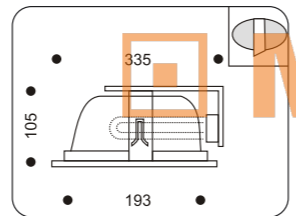

Ultra thin

**33014.+colour
33015.+colour**

COLOUR: 07 White + White Matt Acrylic
. 6.6W LED / 4.8W LED
. Driver included / trafo required