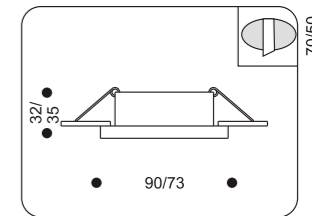

21000.+colour

COLOUR: 02 Chrome

• 1x35W max GU4
• trafo required