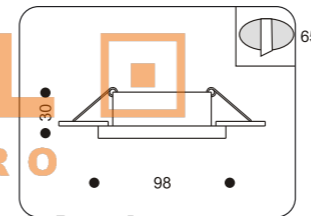

50121.+colour 51121.+colour

COLOUR: 50 Shiny Silver
51 Shiny Gold

• 1x50W max GU5,3/1x35W max GU4
• trafo required