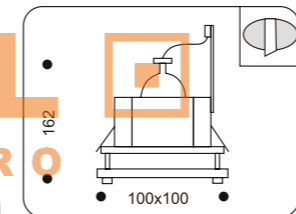

COLOUR: 02 Chrome + Matt Glass
03 Matt Chrome + Matt Glass
07 White + Matt Glass
. 1x50W max GU5,3
. trafo required

49011.+colour