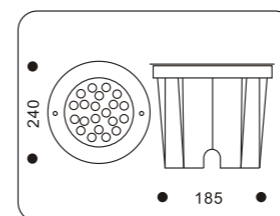

51024.colour 51025.colour

1. **COLOUR:** 26 Grey
   . 21x1, 27W LED / 18x1, 3W LED
   . Driver included / trafo required