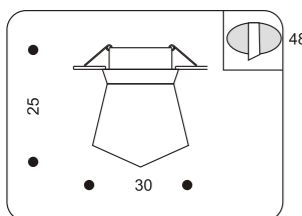

53220.+colour

COLOUR: 54 Chrome + Clear Crystal Glass
. 1x1W LED
. Driver included / trafo included