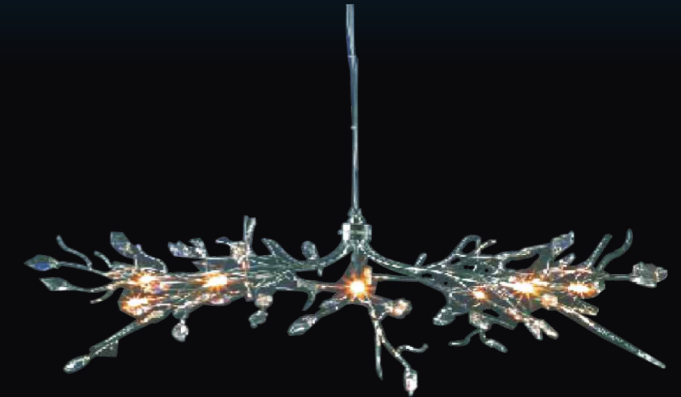

Asfour Crystal

Modern Lighting Series

Asfour Crystal

7.0011.21

- . Chrome + Clear Crystal Glass
- . Gold + Clear Crystal Glass
- . Steel + Crystal Glass
- . ø1050x750
- . 22x20W max G4

1.0001.20

- . Chrome + Clear Crystal Glass
- . Steel + Crystal Glass
- . ø720x980
- . 10x10W max G4