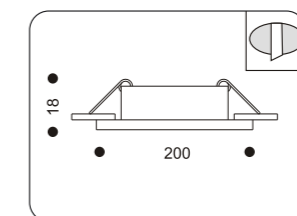

54009.+colour

COLOUR: 30 Silver
. 9W LED
. Driver included / trafo required