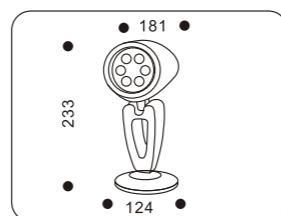

25010.+colour

COLOUR: 26 Grey
 . 10,08W 144 LED/7,56W 108 LED
 . RGB / Single Color
 . Driver included / trafo required

25011.+colour

COLOUR: 26 Grey
 . 10,08W 144 LED/7,56W 108 LED
 . RGB / Single Color
 . Driver included / trafo required