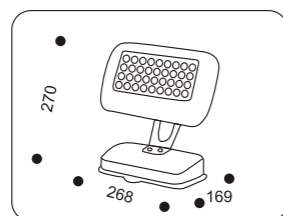

F0060.+colour

COLOUR: 30 Silver
26 Grey
. 18x1,16W LED
. Driver included / trafo required