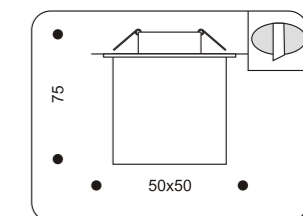

MODUL ELECTRO
www.modulelectro.ru