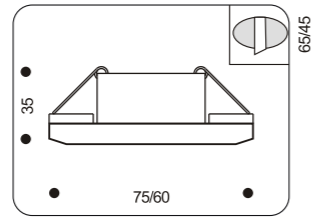

40220.+colour
40221.+colour

COLOUR: 30 Silver + Matt Glass
. 1x50W max GU5,3/
1x35W max GU4
. trafo required