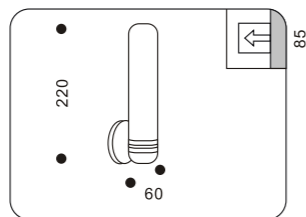

43016.+colour

COLOUR: 26 Grey
. 3x0.2W LED
. Driver included / trafo required