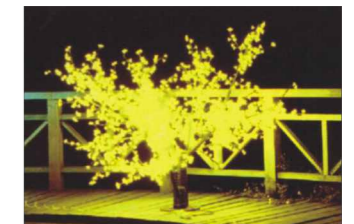

4.0004.35 Yellow

- . 224x05W LED
- . Yellow leaves
- . driver & trafo included
- . ø 800x800

IP44

IP44

MODULE
ELECTRO
www.modulelectro.ru

Article	Pcs of the blossom	Description	Branch (pcs)	Frequency	Voltage	Power
4.0014.35 WHITE	1728x0,08W LED driver & trafo included	D2300xH1700	18	60Hz/ 50Hz	110/ 220	143
4.0014.35 BLUE	1728x0,08W LED driver & trafo included	D2300xH1700	18	60Hz/ 50Hz	110/ 220	143
4.0014.35 PINK	1728x0,08W LED driver & trafo included	D2300xH1700	18	60Hz/ 50Hz	110/ 220	143
4.0014.35 GREEN	1728x0,08W LED driver & trafo included	D2300xH1700	18	60Hz/ 50Hz	110/ 220	143
4.0014.35 PURPLE	1728x0,08W LED driver & trafo included	D2300xH1700	18	60Hz/ 50Hz	110/ 220	143
4.0014.35 RED	1728x0,04W LED driver & trafo included	D2300xH1700	18	60Hz/ 50Hz	110/ 220	71.3
4.0014.35 YELLOW	1728x0,04W LED driver & trafo included	D2300xH1700	18	60Hz/ 50Hz	110/ 220	71.3
4.0014.35 ORANGE	1728x0,04W LED driver & trafo included	D2300xH1700	18	60Hz/ 50Hz	110/ 220	71.3