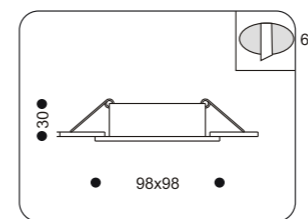

21083.+colour

COLOUR: 17 Drawing Gold
18 Drawing Silver
20 Drawing Gold + Black
21 Drawing Silver + Black

.1x50W max GU5,3
. trafo required