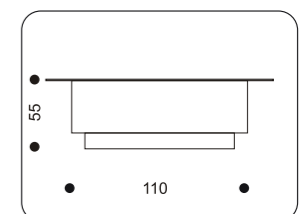

Commercial Downlights Series

MODUL
ELECTRO
www.modulelectro.ru

COLOUR: 02 Chrome + Matt Glass
03 Matt Chrome + Matt Glass
07 White + Matt Glass
. 1x50W max GU5,3
. trafo required

COLOUR: 30 Silver + Matt Glass
. 1x50W max
. Q-PAR16 GU/GZ10

IP54

40201.+colour

COLOUR: 22 Steel + White Matt Acrylic
. 1x9W max GX53

COLOUR: 00 Brass
02 Chrome
03 Matt chrome
07 White
. 1x40W max E14

COLOUR: 00 Brass
02 Chrome
03 Matt chrome
07 White
. 1x60W max E27

COLOUR: 00 Brass
02 Chrome
03 Matt chrome
07 White
. 1x100W max E27

COLOUR: 02 Chrome + Matt Glass
03 Matt Chrome + Matt Glass
07 White + Matt Glass
. 1x50W max GU5,3
. trafo required

COLOUR: 30 Silver + Matt Glass
. 1x50W max
. Q-PAR16 GU/GZ10

IP54

COLOUR: 22 Steel + White Matt Acrylic
. 1x9W max GX53