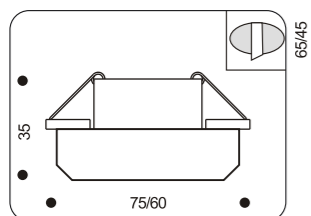

40214.+colour
40215.+colour

COLOUR: 30 Silver + Matt Glass
. 1x50W max GU5,3/
1x35W max GU4
. trafo required