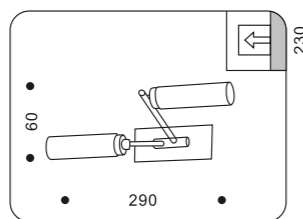

30033.+colour

COLOUR: 01 Satin Nickel + White Matt glass
02 Chrome + White Matt Glass
05 Gold + White Matt Glass
.2x40W max G9