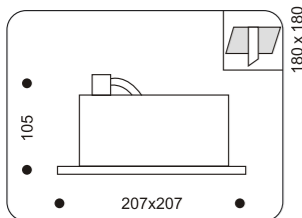

14201.+colour

COLOUR: 30 Silver
.1x50W max QR111
.trafo required