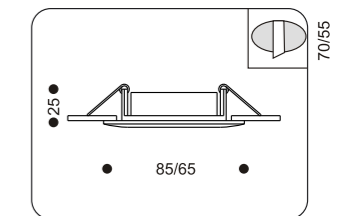

55005.+colour

COLOUR: 01 Satin Nickel
02 Chrome
05 Gold
07 White
08 Antique Brass
. 1x50W max GU5,3
. trafo required