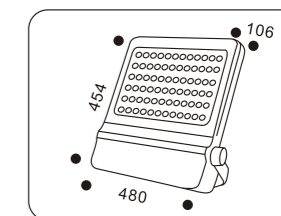

F0044.+colour

COLOUR: 26 Grey
. 72x1,25W LED
. Driver included / trafo required