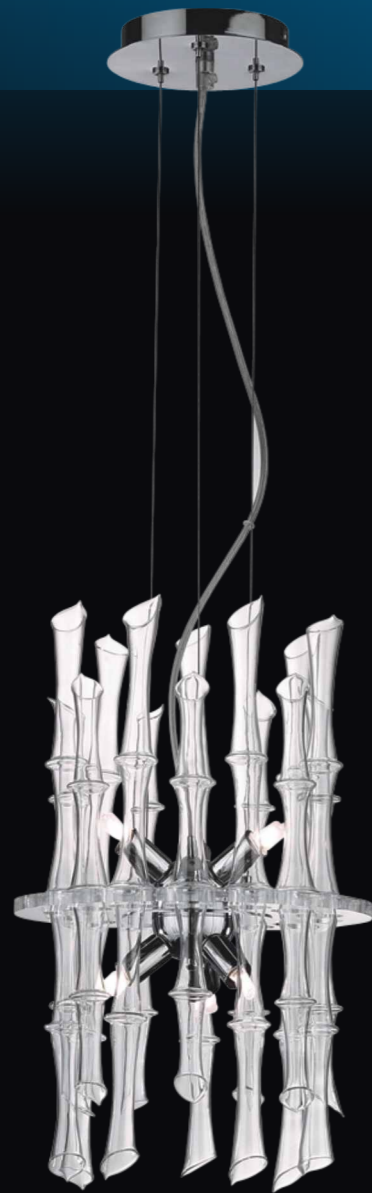

1.0221.32

- . Chrome + Clear Glass Shade+
Clear Crystal Glass
- . Steel + Glass + Crystal Glass
- . ø400x1200
- . 9x20W max G4 + 28x0,06W LED

1.0231.32

- . Chrome + Clear Glass Shade+
Clear Crystal Glass
- . Steel + Glass + Crystal Glass
- . ø350x1200
- . 6x20W max G4 + 28x0,06W LED