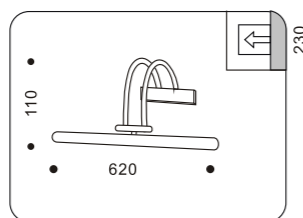

30038.+colour

COLOUR: 02 Chrome
03 Satin Nickel
82 Satin Gold
83 Patina
.1x14W max T5