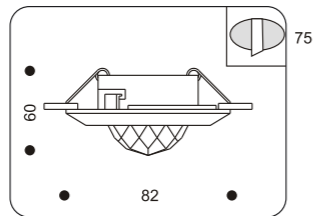

50107.+colour 51107.+colour

COLOUR: 41 Gold + Nickel
42 Chrome + Nickel
43 Chrome + Gold

• 1x50W max GU5,3
• trafo required