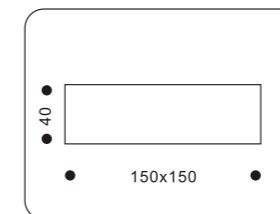

0015.+colour

COLOUR: 30 Silver + White Glass
. accessory white glass for 53011.30