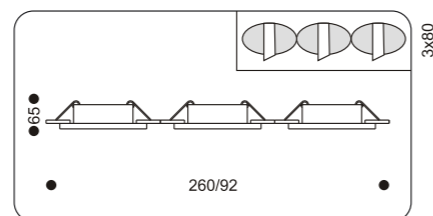

40236. +colour

COLOUR: 30 Silver
. 3x1W LED
. Driver included / trafo included