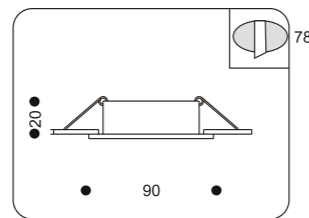

21003.+colour

COLOUR: 05 Gold
30 Silver

.1x50W max GU5,3
. trafo required