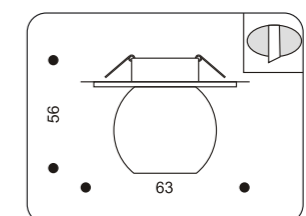

MODULO
ELECTRO
www.modulelectro.ru