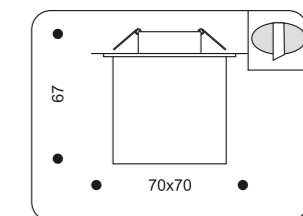

21073.+colour

COLOUR: 54 Chrome+ Clear Crystal Glass
. 1x1W LED
. Driver included / trafo included