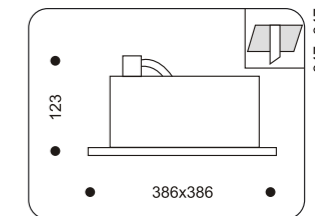

COLOUR: 07 White
30 Silver
. 4x50W max QR111
. trafo required