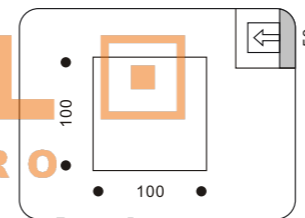

53215.+colour

COLOUR: 30 Silver
. 1W LED
. Various LED colours
. Driver included / trafo required