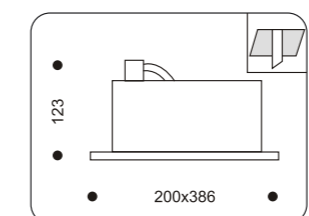

COLOUR: 07 White
30 Silver
. 2x50W max QR111
. trafo required

54301.+colour