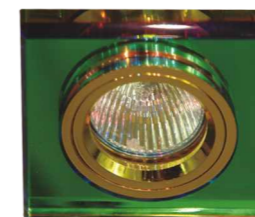

21046.+colour

COLOUR: 27 Silver + Silver Glass
28 Silver + Grey Glass
29 Gold + Yellow Glass

.5x1W LED
.Driver included / trafo required