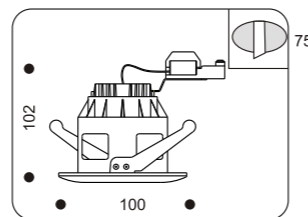

0003+colour

- COLOUR: Silver + Clear Glass
- .accessory glass for 51006.30