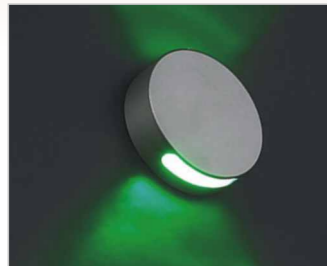

0015.+colour

COLOUR: 30 Silver + White Glass
. accessory white glass for 53011.30

MODUL ELECTRO
www.modulelectro.ru

Wall Lights Series

53206.+colour

COLOUR: 30 Silver
 . 1W LED
 . Various LED colours
 . Driver included / trafo required