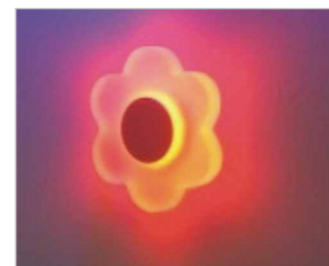

53211.+colour

COLOUR: 30 Silver
. 1W LED
. Various LED colours
. Driver included / trafo required