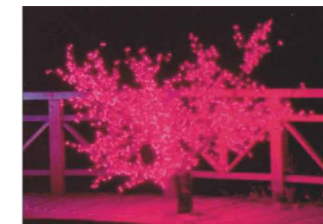

4.0004.35 Yellow

- . 224x05W LED
- . Yellow leaves
- . driver & trafo included
- . ø 800x800

IP44

IP44

MODULE
ELECTRO
www.modulelectro.ru

Article	Pcs of the blossom	Description	Branch (pcs)	Frequency	Voltage	Power
4.0014.35 WHITE	1728x0,08W LED driver & trafo included	D2300xH1700	18	60Hz/ 50Hz	110/ 220	143
4.0014.35 BLUE	1728x0,08W LED driver & trafo included	D2300xH1700	18	60Hz/ 50Hz	110/ 220	143
4.0014.35 PINK	1728x0,08W LED driver & trafo included	D2300xH1700	18	60Hz/ 50Hz	110/ 220	143
4.0014.35 GREEN	1728x0,08W LED driver & trafo included	D2300xH1700	18	60Hz/ 50Hz	110/ 220	143
4.0014.35 PURPLE	1728x0,08W LED driver & trafo included	D2300xH1700	18	60Hz/ 50Hz	110/ 220	143
4.0014.35 RED	1728x0,04W LED driver & trafo included	D2300xH1700	18	60Hz/ 50Hz	110/ 220	71.3
4.0014.35 YELLOW	1728x0,04W LED driver & trafo included	D2300xH1700	18	60Hz/ 50Hz	110/ 220	71.3
4.0014.35 ORANGE	1728x0,04W LED driver & trafo included	D2300xH1700	18	60Hz/ 50Hz	110/ 220	71.3