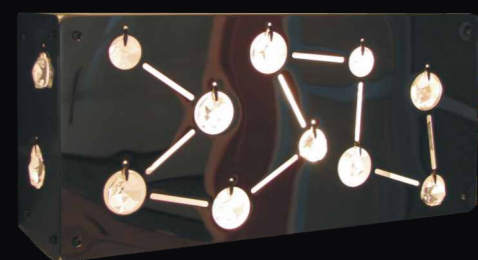

Modern Lighting Series

8.0001.26
. Chrome + White Matt Glass + Clear Crystal Glass
. Steel + Glass + Crystal Glass
. 280x80x120
. 1x60W max E27