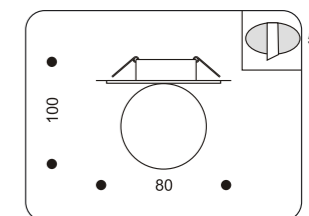

55018.+colour

COLOUR: 54 Chrome + Clear Crystal Glass + 34 Gold + Clear Crystal Glass
. 1x20W G4 max
. trafo required