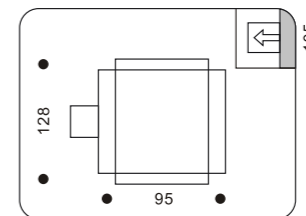

40206.+colour

COLOUR: 30 Silver + White Acrylic
. 2x9W max Gx53
. trafo required