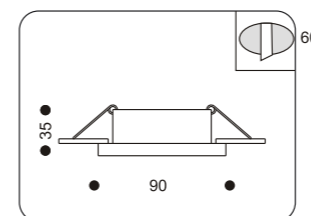

51060.+colour

COLOUR: 05 Gold
11 Chrome + Silver

• 1x50W max GU5,3
• trafo required