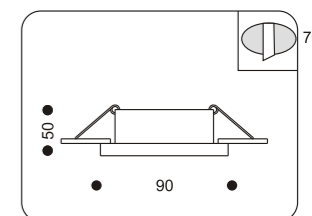

MODUL
ELECTRO
www.modulelectro.ru