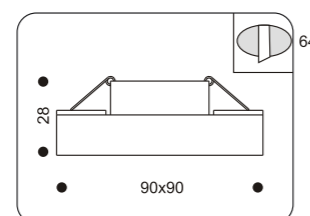

COLOUR: 31 Clear Glass
33 Clear + Matt Glass
· 1x50W max GU5,3
· trafo required

21125.+colour