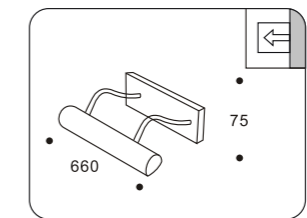

30053.+colour

COLOUR: 01 Satin Nickel
02 Chrome
05 Gold
08 Antique Brass
. 2x40W max E14