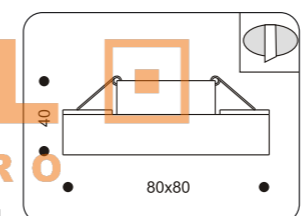

COLOUR: 34 Clear Glass + Gold
35 Grey Glass + Gold
36 Clear Glass + Black
37 Grey Glass + Black
· 1x50W max GU5,3
· trafo required

21074.+colour