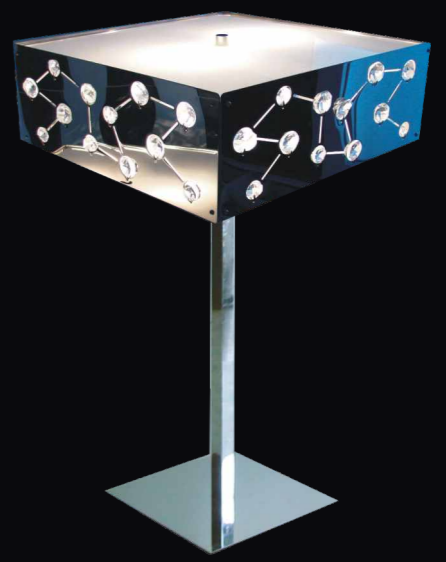

4.0001.26
 . Chrome + White Matt Glass + Clear Crystal Glass
 . Steel + Glass + Crystal Glass
 . 380x380x1500
 . 2x60W max E27

5.0001.26
 . Chrome + White Matt Glass + Clear Crystal Glass
 . Steel + Glass + Crystal Glass
 . 280x280x730
 . 2x60W max E27