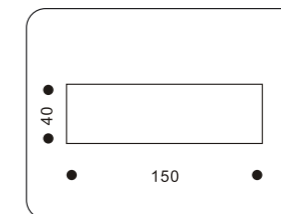

0018.+colour

COLOUR: 30 Silver + White Glass
. accessory white glass for 53011.30