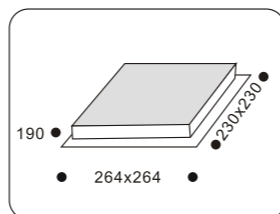

58025.+colour

COLOUR: 07 White
26 Grey
. 2x42W TC-D G24d-3
. ballast required