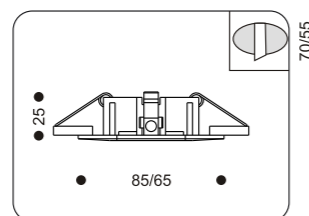

20001.+colour

1. COLOUR: 00 Brass
   02 Chrome
   03 Matt chrome
   07 White
   .1x8W GU10 Energy saving included
   . trafo required