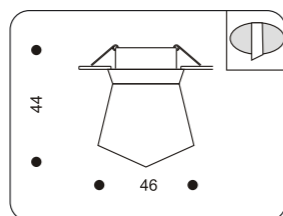

53219.+colour

COLOUR: 54 Chrome + Clear Crystal Glass
. 1x1W LED
. Driver included / trafo included