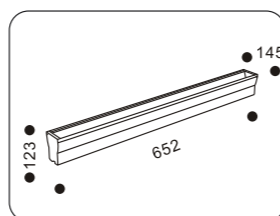

25009.+colour

1. **COLOUR:** 19 Black
   . 144x1, 15W LED
   . RGB / Single Color
   . Driver included / trafo required