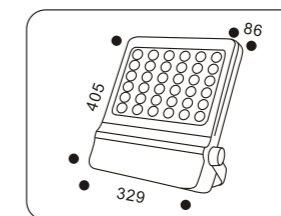

F0054.+colour

COLOUR: 26 Grey
. 18x1W LED
. Driver included / trafo required

F0060.+colour

COLOUR: 30 Silver
26 Grey
. 18x1,16W LED
. Driver included / trafo required

F0041.+colour

COLOUR: 26 Grey
. 36x1,25W LED
. Driver included / trafo required