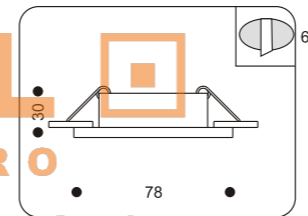

50151.+colour

COLOUR: 44 Silver Grey
.1x50W max GU5,3
. trafo required