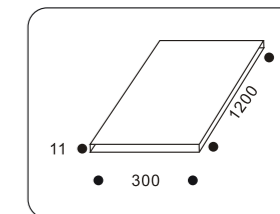

33006.+colour

- COLOUR:** 30 Silver + White Matt Acrylic
 . 45W 704 LED
 . White/Warm White/RGB
 . Dimmerable
 . Driver included / trafo included

Light Distribution Graph

Illumination Intensity Chart:

Light Distribution Graph