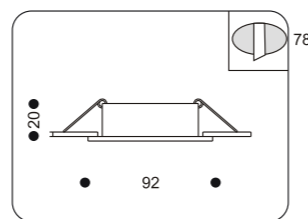

21082.+colour

COLOUR: 17 Drawing Gold
18 Drawing Silver
20 Drawing Gold + Black
21 Drawing Silver + Black

.1x50W max GU5,3
. trafo required