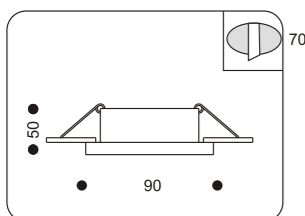

21041.+colour

COLOUR: 27 Silver + Silver Glass
28 Silver + Grey Glass
29 Gold + Yellow Glass

.3x1W LED
.Driver included / trafo required