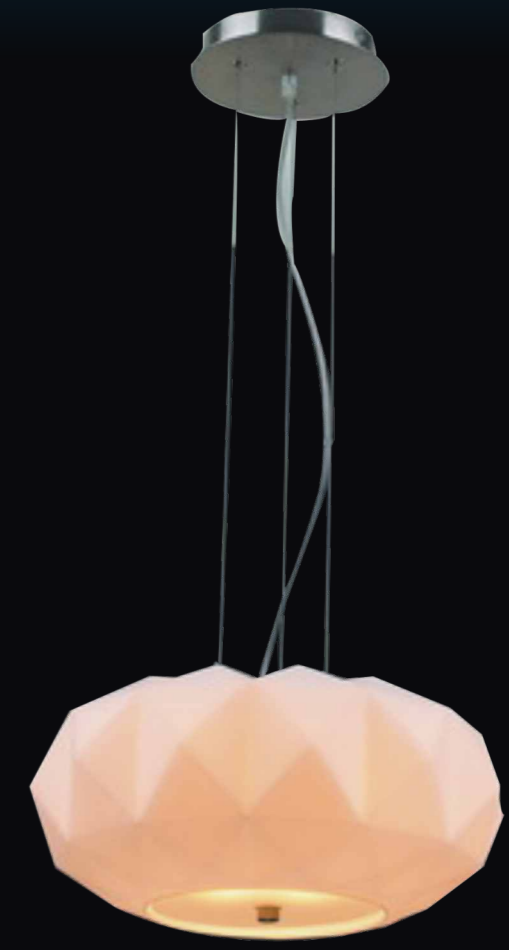

1.0033.197

- . Chrome
- . Stainless Steel
- . ø 130x1500
- . 1x40W max E14