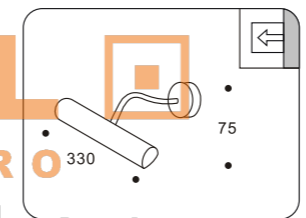

30052.+colour

COLOUR: 01 Satin Nickel
02 Chrome
05 Gold
08 Antique Brass
. 2x40W max E14