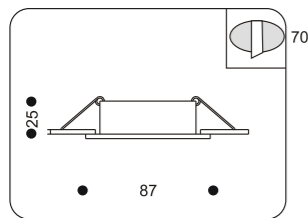

55006.+colour

COLOUR: 00 Brass
01 Satin Nickel
05 Gold
07 White
19 Black
.1x50W max GU5,3
. trafo required