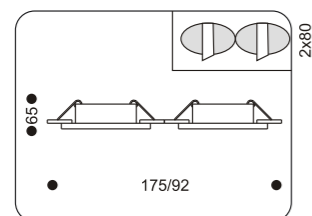

40238. +colour

COLOUR: 30 Silver
. 3x3x1W LED
. Driver included / trafo included