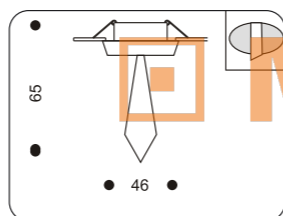

21100.+colour

COLOUR: 63 Chrome + Clear + Matt Glass
. 1x20W G4 max
. trafo required