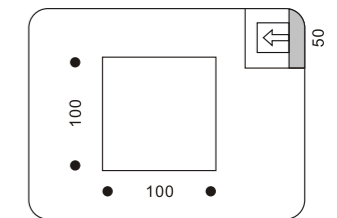

53208.+colour

COLOUR: 30 Silver
. 1W LED
. Various LED colours
. Driver included / trafo required