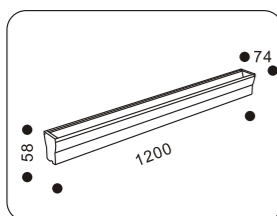

25004.+colour

1. **COLOUR:** 19 Black
   . 12x1, 15W LED
   . RGB / Single Color
   . Driver included / trafo required