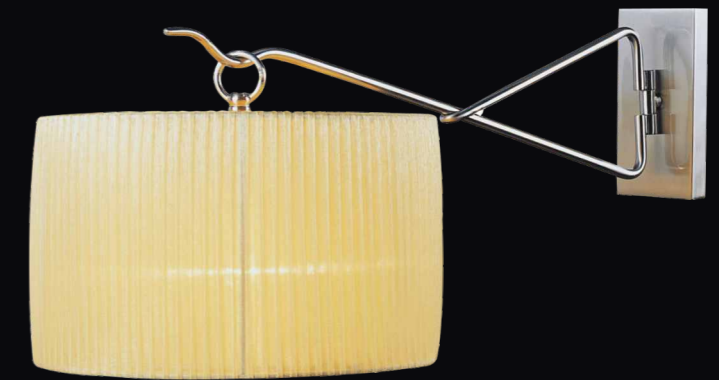

8.0104.211

- . Satin nickel + White shade
- . Steel + Fabric
- . 355x160x255
- . 1x40W max E14 + 1x1W LED

8.0084.211

- . Satin nickel + Yellow shade
- . Steel + Fabric
- . 242x280x604
- . 1x60W max E27