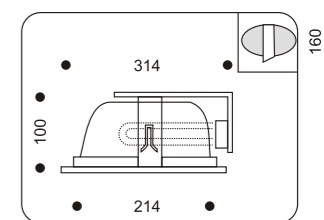

58004.+colour

COLOUR: 26 Grey

- . 3x26W TC-D G24d-3
- . ballast required