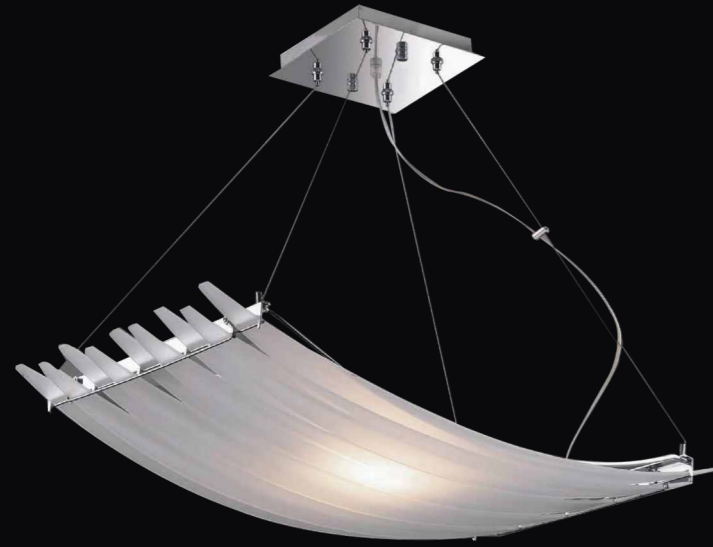

Modern Lighting Series

1.0081.32

- Chrome + White Matt Glass
- Steel + Glass
- 750x550x120
- 2x200W max R7s

1.0091.32

- Chrome + White Matt Glass
- Steel + Glass
- 750x390x120
- 1x200W max R7s

1.0101.32

- Chrome + White Matt Glass
- Steel + Glass
- 560x225x120
- 1x200W max R7s