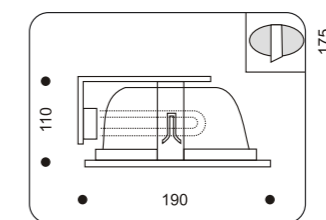

21091.+colour

COLOUR: 18 Drawing Silver +
Clear Glass

- . 2x60W max E27