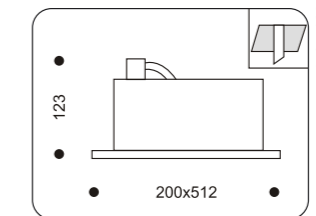

COLOUR: 07 White
30 Silver
. 3x50W max QR111
. trafo required

44301.+colour