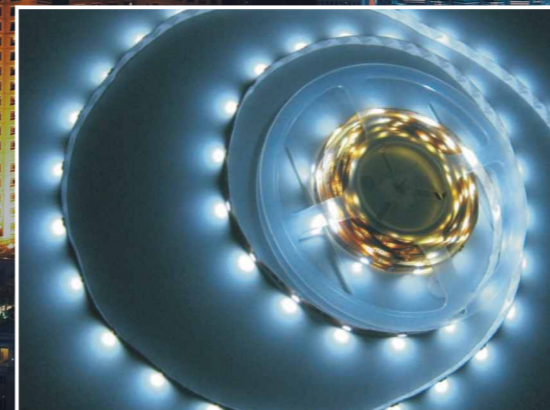

LN005-60-12RGB	14,4W/m	RGB	120/240/150 Lm
LN005-60-12R	14,4W/m	Red ●	360 Lm
LN005-60-12Y	14,4W/m	Yellow ●	360 Lm
LN005-60-12B	14,4W/m	Blue ●	450 Lm
LN005-60-12G	14,4W/m	Green ●	720 Lm
LN005-60-12W	14,4W/m	Pure White ●	1170 Lm
LN005-60-12WW	14,4W/m	Warm White ●	1080 Lm
LN005-60-12P	14,4W/m	Pink ●	360 Lm

- SMD5050 LED Rope IP20
- 60LED/m
- Minimal Cutting length 50 mm
- 10x2,2x5000 mm
- 12V Trafo required