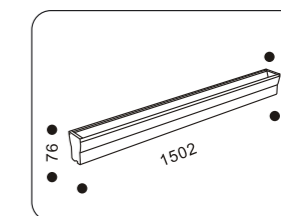

COLOUR: 26 Grey
. 1xT16 G5 35W
. ballast required