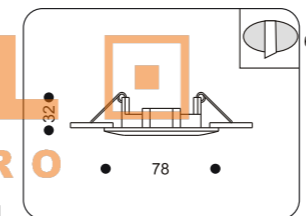

52016.+colour

COLOUR: 00 Brass 06 Black Nickel
02 Chrome 07 White
03 Matt Chrome
04 Matt Brass
. 1x50W max GU5,3
. trafo required