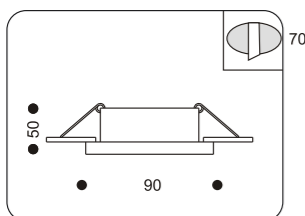

21040.+colour

COLOUR: 27 Silver + Silver Glass
28 Silver + Grey Glass
29 Gold + Yellow Glass

.5x1W LED
.Driver included / trafo required