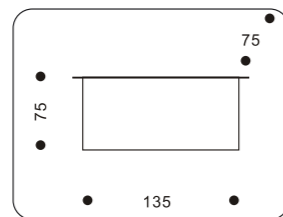

53226 .+colour

COLOUR: 30 Silver
02 Chrome
07 White
19 Black
.4x1W LED
.Driver included / trafo included