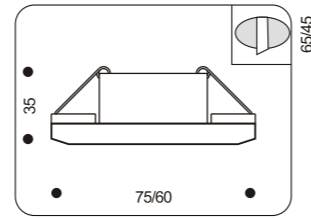

40224.+colour
40225.+colour

COLOUR: 30 Silver + Matt Glass
. 1x50W max GU5,3/
1x35W max GU4
. trafo required