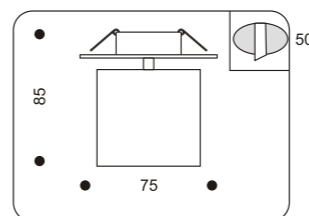

21010.+colour

COLOUR: 63 Chrome + Clear + Matt Glass
 . 1x20W G4 max
 . trafo required

21060.+colour

COLOUR: 54 Chrome + Clear Crystal Glass
 . 1x20W G4 max
 . trafo required

21107.+colour

COLOUR: 54 Chrome + Clear Crystal Glass
 . 1x20W G4 max
 . trafo required