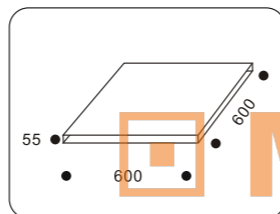

33003.+colour

COLOUR: 30 Silver + White Matt Acrylic
. 42W 700 LED
. Driver included / trafo included

MODULO
ELECTRO
www.modulelectro.ru