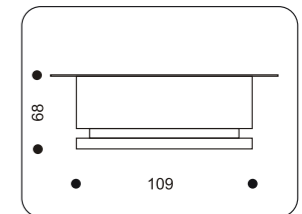

Commercial Downlights Series

MODUL
ELECTRO
www.modulelectro.ru

COLOUR: 02 Chrome + Matt Glass
03 Matt Chrome + Matt Glass
07 White + Matt Glass
. 1x50W max GU5,3
. trafo required

COLOUR: 30 Silver + Matt Glass
. 1x50W max
. Q-PAR16 GU/GZ10

IP54

40201.+colour

COLOUR: 22 Steel + White Matt Acrylic
. 1x9W max GX53

COLOUR: 00 Brass
02 Chrome
03 Matt chrome
07 White
. 1x40W max E14

COLOUR: 00 Brass
02 Chrome
03 Matt chrome
07 White
. 1x60W max E27

COLOUR: 00 Brass
02 Chrome
03 Matt chrome
07 White
. 1x100W max E27

COLOUR: 02 Chrome + Matt Glass
03 Matt Chrome + Matt Glass
07 White + Matt Glass
. 1x50W max GU5,3
. trafo required

COLOUR: 30 Silver + Matt Glass
. 1x50W max
. Q-PAR16 GU/GZ10

IP54

COLOUR: 22 Steel + White Matt Acrylic
. 1x9W max GX53