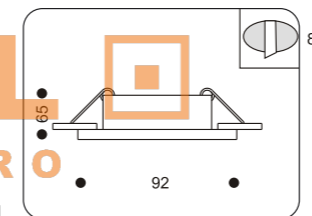

40230. +colour

COLOUR: 68 Silver + Black
. 1x50W max GU5,3
. trafo required