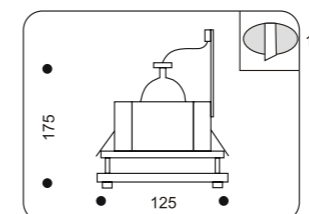

50963.+colour

COLOUR: 00 Brass
02 Chrome
03 Matt chrome
07 White
. 1x60W max E27

50980.+colour

COLOUR: 00 Brass
02 Chrome
03 Matt chrome
07 White
. 1x100W max E27

40116.+colour

COLOUR: 02 Chrome + Matt Glass
03 Matt Chrome + Matt Glass
07 White + Matt Glass
. 1x50W max GU5,3
. trafo required