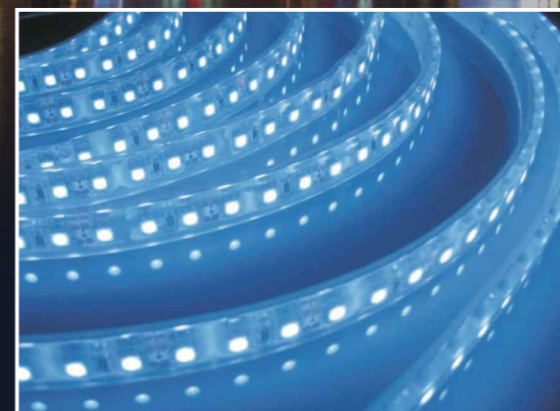

- .SMD5050 LED Rope
- .60LED/m
- .Minimal Cuting length 50 mm/12V
- .12x4x5000 mm
- .12V Trafo required

IP68

LN008-120-24R	9,6W/m	Red	240 Lm
LN008-120-24Y	9,6W/m	Yellow	240 Lm
LN008-120-24B	9,6W/m	Blue	300 Lm
LN008-120-24G	9,6W/m	Green	480 Lm
LN008-120-24W	9,6W/m	Pure White	780 Lm
LN008-120-24WW	9,6W/m	Warm White	720 Lm
LN008-120-24P	9,6W/m	Pink	240 Lm