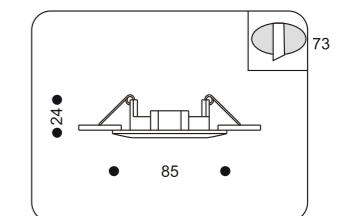

SPOT LIGHTS SERIES

MODUL
ELECTRO
www.modulelectro.ru