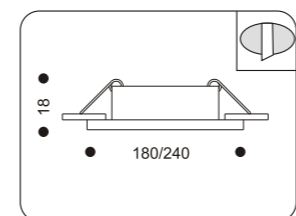

53230.+colour

COLOUR: 30 Silver + White Matt Acrylic
. 10W LED
. Driver included / trafo required