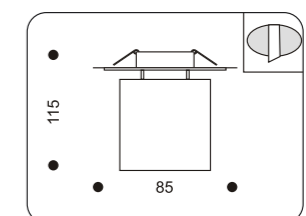

21009.+colour

COLOUR: 63 Chrome + Clear + Matt Glass
. 1x20W G4 max
. trafo required