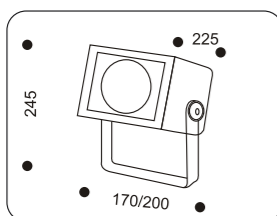

F0055.+colour

COLOUR: 26 Grey
. 36x1W LED
. Driver included / trafo required