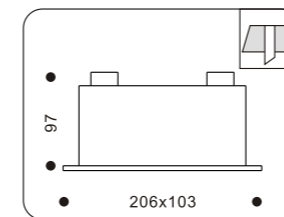

48021 .+colour

COLOUR: 07 White
.2xTC-D G24d-3 26W
.ballast required