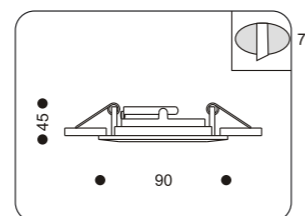

0012.+colour

1. COLOUR: 30 Silver + Matt Glass
   . accessory glass for 53010.30