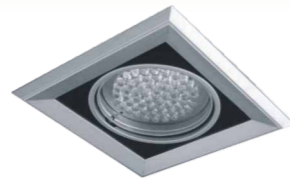

54001.+colour

1. **COLOUR:** 26 Grey
   . 7W LED
   . Driver included
   . trafo included