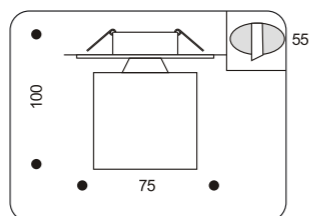

21060.+colour

COLOUR: 54 Chrome + Clear Crystal Glass
. 1x20W G4 max
. trafo required