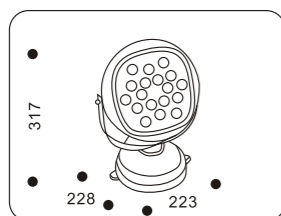

COLOUR: 26 Grey
. 18x1W LED
. Driver included / trafo required

F0058.+colour