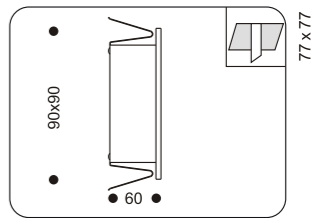

MODUL
ELECTRO
www.modulelectro.ru

WALL LIGHTS SERIES