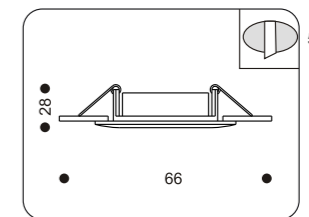

COLOUR: 30 Silver + Matt Glass
 . 1x50W max GU5,3
 . trafo required

IP56 

41003.+colour

COLOUR: 30 Silver
 . 1x35W max GU4
 . trafo required

IP56 

41004.+colour

COLOUR: 30 Silver
 . 1x35W max GU4
 . trafo required