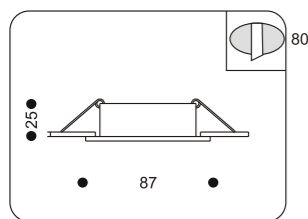

55000.+colour

COLOUR: 57 Satin Nickel + Gold
70 Satin Nickel + Nickel

.1x50W max GU5,3
. trafo required