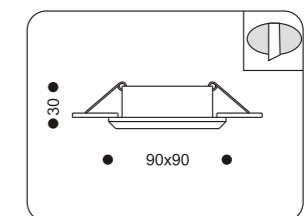

21085.+colour

COLOUR: 05 Gold
30 Silver

.1x50W max GU5,3 + White LED
.trafo required