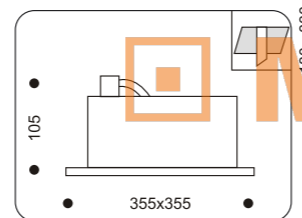

44201.+colour

COLOUR: 30 Silver
.4x50W max QR111
.trafo required