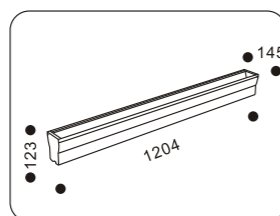

25008.+colour

1. **COLOUR:** 19 Black
   . 96x1, 15W LED
   . RGB / Single Color
   . Driver included / trafo required