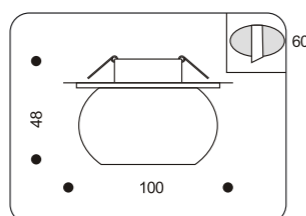

55025.+colour

COLOUR: 54 Chrome + Clear Crystal Glass
 . 1x20W G4 max
 . trafo required

21009.+colour

COLOUR: 63 Chrome + Clear + Matt Glass
 . 1x20W G4 max
 . trafo required

55015.+colour

COLOUR: 69 Chrome + Matt Crystal Glass
 . 1x20W G4 max
 . trafo required