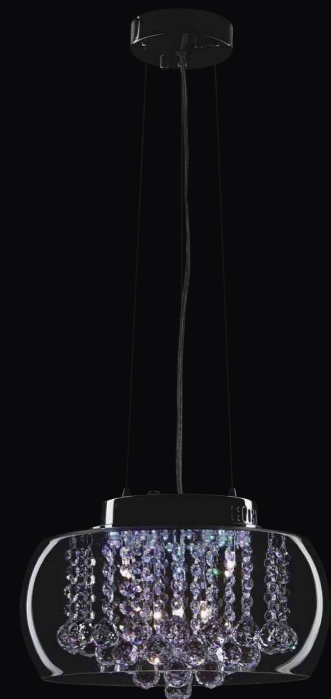

1.0002.202

- . Chrome + Clear Crystal Glass
- . Gold + Clear Crystal Glass
- . Steel + Crystal Glass
- . ø650x650
- . 12X20W max G4

1.0211.32

- . Chrome + Clear Glass Shade+
  Clear Crystal Glass
- . Steel + Glass + Crystal Glass
- . ø400x1200
- . 9x20W max G4 + 28x0,06W LED

1.0221.32

- . Chrome + Clear Glass Shade+
  Clear Crystal Glass
- . Steel + Glass + Crystal Glass
- . ø400x1200
- . 9x20W max G4 + 28x0,06W LED

1.0231.32

- . Chrome + Clear Glass Shade+
  Clear Crystal Glass
- . Steel + Glass + Crystal Glass
- . ø350x1200
- . 6x20W max G4 + 28x0,06W LED