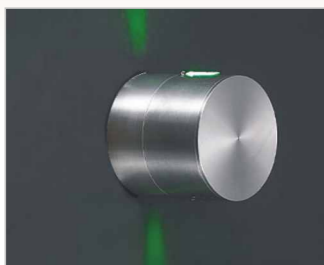

53201.+colour

1. **COLOUR:** 30 Silver
   . 1W LED
   . Various LED colours
   . Driver included / trafo required