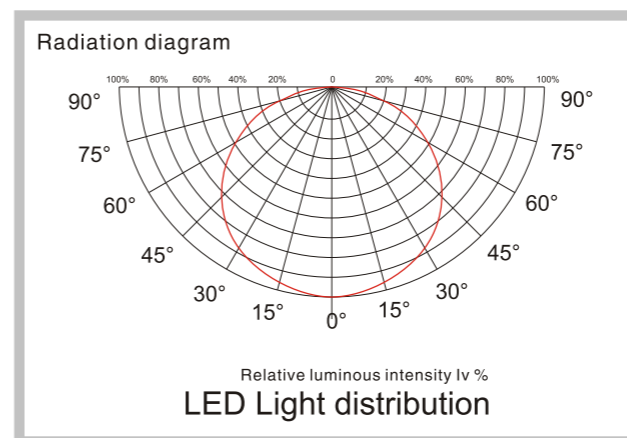

33006.+colour

- COLOUR:** 30 Silver + White Matt Acrylic
 . 45W 704 LED
 . White/Warm White/RGB
 . Dimmerable
 . Driver included / trafo included

Light Distribution Graph

Illumination Intensity Chart:

Light Distribution Graph