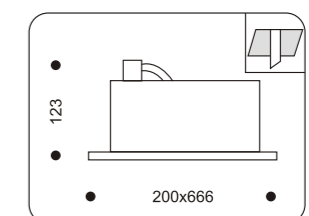

COLOUR: 07 White
30 Silver
. 4x50W max QR111
. trafo required