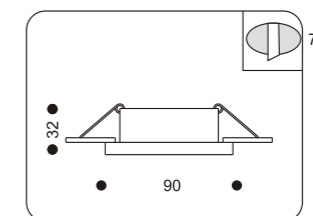

21044.+colour

COLOUR: 27 Silver + Silver Glass
28 Silver + Grey Glass
29 Gold + Yellow Glass

• 5x1W LED
• Driver included / trafo required