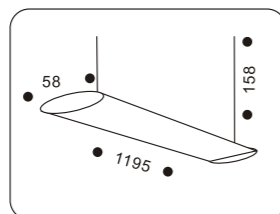

50003.+colour

COLOUR: 30 Silver
. 2x28W max T5