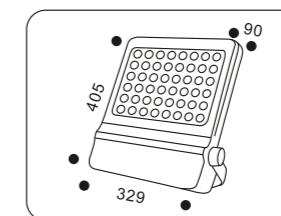

COLOUR: 26 Grey
. 48x1,25W LED
. Driver included / trafo required