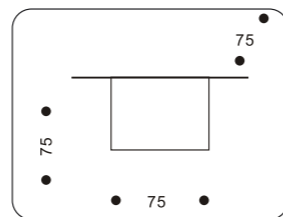

51012 .+colour

COLOUR: 42 Nickel+Chrome
.2x50W max GU5,3
.trafo required