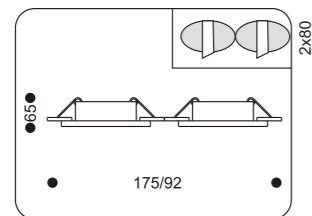

40228. +colour

COLOUR: 30 Silver
. 3x50W max GU5,3
. trafo required