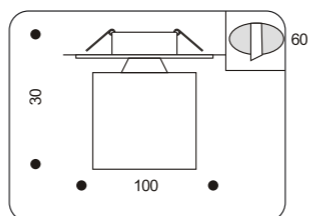

21107.+colour

COLOUR: 54 Chrome + Clear Crystal Glass
. 1x20W G4 max
. trafo required