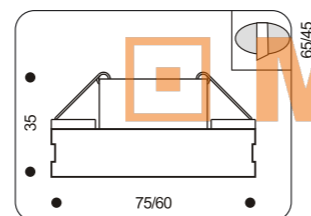

40222.+colour
40223.+colour

COLOUR: 30 Silver + Matt Glass
. 1x50W max GU5,3/
1x35W max GU4
. trafo required