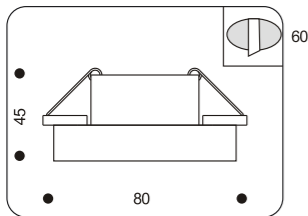

Spot Lights Series

IP40 

40209.+colour

COLOUR: 30 Silver + Matt Glass
 . 1x50W max GU5,3
 . trafo required

IP40 

40210.+colour

COLOUR: 30 Silver + Matt Glass
 . 1x50W max GU5,3
 . trafo required

IP40 