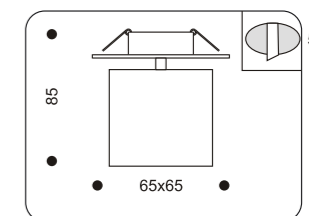

MODUL ELECTRO
www.modulelectro.ru