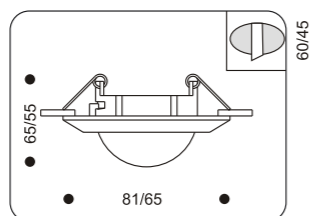

50115.+colour 51115.+colour

COLOUR: 02 Chrome
42 Chrome + Nickel
43 Chrome + Gold

• 1x50W max GU5,3/1x35W max GU4
• trafo required