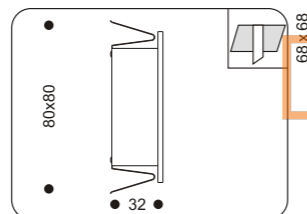

WALL LIGHTS SERIES

53227.+colour

COLOUR: 30 Wilver
02 Chrome
07 White
19 Black
. 1x1W LED
. Driver included / trafo required

40014.+colour

COLOUR: 00 Brass + Matt Glass
02 Chrome + Matt Glass
03 Matt Chrome + Matt Glass
07 White + Matt Glass
. 1x50W GY6,35
. trafo required