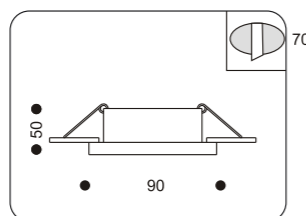

21042.+colour

COLOUR: 27 Silver + Silver Glass
28 Silver + Grey Glass
29 Gold + Yellow Glass

.5x1W LED
.Driver included / trafo required