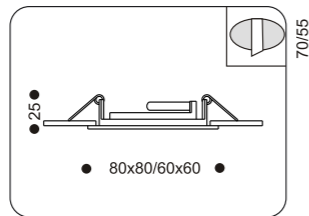

54013.+colour

COLOUR: 22 Steel
.1x50W max GU5,3
. trafo required