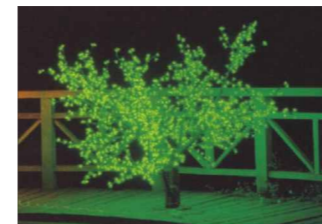

4.0004.35 Yellow

- . 224x05W LED
- . Yellow leaves
- . driver & trafo included
- . ø 800x800

IP44

IP44

MODULE
ELECTRO
www.modulelectro.ru

Article	Pcs of the blossom	Description	Branch (pcs)	Frequency	Voltage	Power
4.0014.35 WHITE	1728x0,08W LED driver & trafo included	D2300xH1700	18	60Hz/ 50Hz	110/ 220	143
4.0014.35 BLUE	1728x0,08W LED driver & trafo included	D2300xH1700	18	60Hz/ 50Hz	110/ 220	143
4.0014.35 PINK	1728x0,08W LED driver & trafo included	D2300xH1700	18	60Hz/ 50Hz	110/ 220	143
4.0014.35 GREEN	1728x0,08W LED driver & trafo included	D2300xH1700	18	60Hz/ 50Hz	110/ 220	143
4.0014.35 PURPLE	1728x0,08W LED driver & trafo included	D2300xH1700	18	60Hz/ 50Hz	110/ 220	143
4.0014.35 RED	1728x0,04W LED driver & trafo included	D2300xH1700	18	60Hz/ 50Hz	110/ 220	71.3
4.0014.35 YELLOW	1728x0,04W LED driver & trafo included	D2300xH1700	18	60Hz/ 50Hz	110/ 220	71.3
4.0014.35 ORANGE	1728x0,04W LED driver & trafo included	D2300xH1700	18	60Hz/ 50Hz	110/ 220	71.3