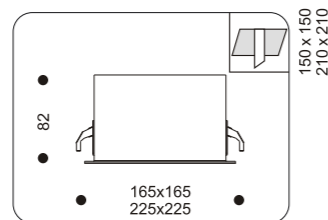

58013.+colour 58014.+colour

COLOUR: 01 Satin Nickel
07 White

- . 2x18W TC-D G24d-3/
  2x26W TC-D G24d-3
- . ballast required