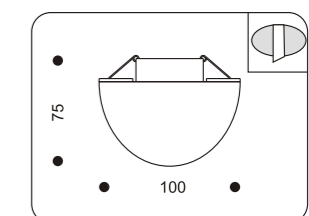

COLOUR: 54 Chrome + Clear Crystal Glass

· 1x20W max G4
· trafo required