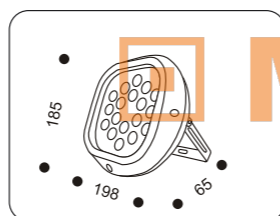

F0041.+colour