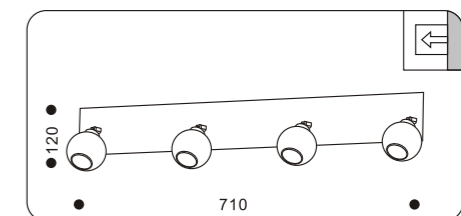

COLOUR:01 Satin Nickel + Matt Glass
02 Chrome + Matt Glass
05 Gold + Matt Glass
• 4x40W G9