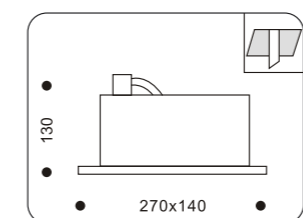

01006.+colour

1. **COLOUR:** 07 White
   . 2x13W High power LED
   . Driver included
   . trafo included