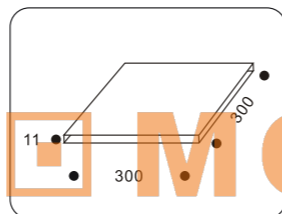

33005.+colour

1. **COLOUR:** 30 Silver + White Matt Acrylic
   . 10W 160 LED
   . White/Warm White/RGB
   . Dimmerable
   . Driver included / trafo included

www.modulelectro.ru