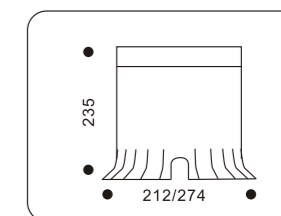

51028.colour 51029.colour

1. **COLOUR:** 26 Grey
   . 12x1, 36W / 9x1, 33W LED
   . Driver included / trafo required