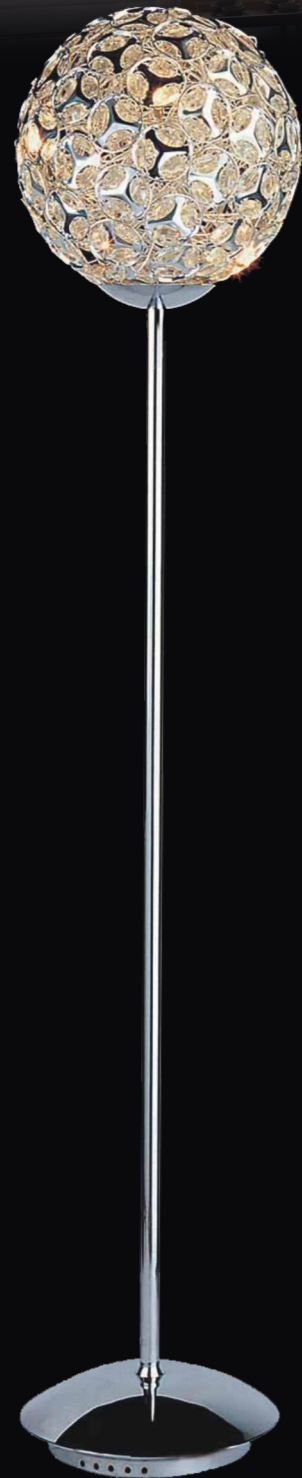

Asfour Crystal

4.0183.92

- . Shiny Silver + Clear Crystal Glass
- . Shiny Gold + Clear Crystal Glass
- . Satin Silver + Clear Crystal Glass
- . Satin Gold + Clear Crystal Glass
- . Steel + Crystal Glass
- . ø300x1500
- . 5x20W max G4

1.0071.92

- . Shiny Silver + Clear Crystal Glass
- . Shiny Gold + Clear Crystal Glass
- . Satin Silver + Clear Crystal Glass
- . Satin Gold + Clear Crystal Glass
- . Steel + Crystal Glass
- . ø400x1200
- . 1x40W max E27

1.0081.92

- . Shiny Silver + Clear Crystal Glass
- . Shiny Gold + Clear Crystal Glass
- . Satin Silver + Clear Crystal Glass
- . Satin Gold + Clear Crystal Glass
- . Steel + Crystal Glass
- . ø500x1200
- . 12x20W max G4