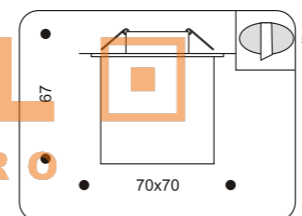

21101.+colour

COLOUR: 63 Chrome + Clear + Matt Glass
. 1x20W G4 max
. trafo required