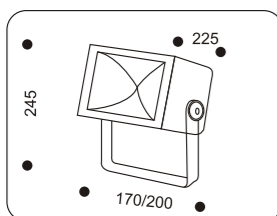

F0054.+colour

COLOUR: 26 Grey
. 18x1W LED
. Driver included / trafo required