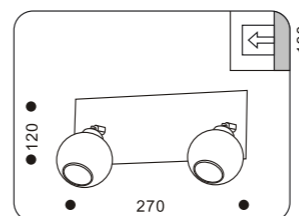

COLOUR:01 Satin Nickel + Matt Glass
02 Chrome + Matt Glass
05 Gold + Matt Glass
• 2x40W G9

30072.+colour