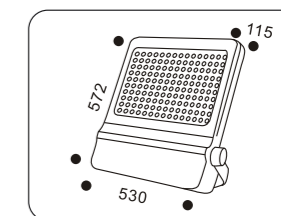

F0043.+colour

COLOUR: 26 Grey
. 72x1,25W LED
. Driver included / trafo required

F0042.+colour

COLOUR: 26 Grey
. 48x1,25W LED
. Driver included / trafo required

F0044.+colour

COLOUR: 26 Grey
. 140x1,25W LED
. Driver included / trafo required