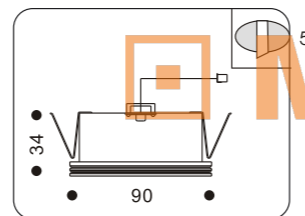

0010.+colour

1. COLOUR: 30 Silver + Matt Glass
   . accessory glass for 53010.30