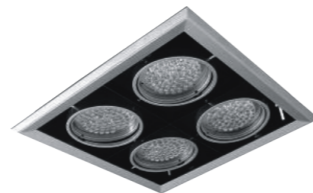

54006.+colour

1. **COLOUR:** 26 Grey
   . 28W LED
   . Driver included
   . trafo included