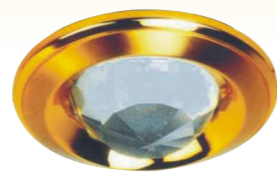

51000.05 51001.41

COLOUR: 05 Gold
41 Gold + Nickel

• 1x50W max GU5,3
• trafo required