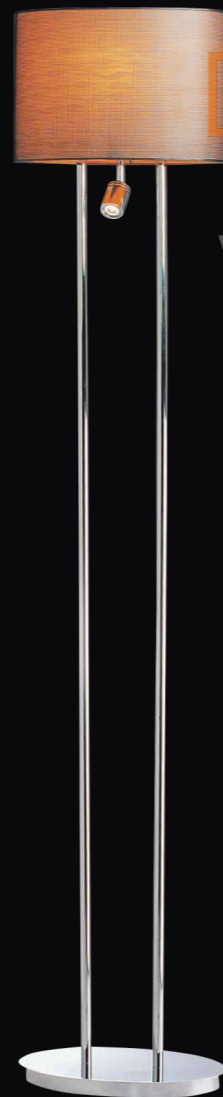

- . Chrome + Coffee shade
- . Chrome + White shade
- . Steel + PVC
- . 200x130x530
- . 1x40W max E27 + 1x1W LED

1.0074.211

- . Chrome + Coffee shade
- . Chrome + White shade
- . Steel + PVC
- . 320x170x1200
- . 1x40W max E27