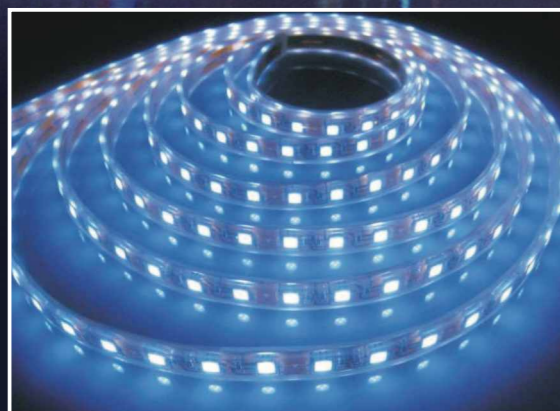

LN007-60-12RGB	14,4W/m	RGB	120/240/150 Lm
LN007-60-12R	14,4W/m	Red	360 Lm
LN007-60-12Y	14,4W/m	Yellow	360 Lm
LN007-60-12B	14,4W/m	Blue	450 Lm
LN007-60-12G	14,4W/m	Green	720 Lm
LN007-60-12W	14,4W/m	Pure White	900~1170 Lm
LN007-60-12WW	14,4W/m	Warm White	720~1080 Lm
LN007-60-12P	14,4W/m	Pink	360 Lm

- .SMD5050 LED Rope
- .60LED/m
- .Minimal Cuting length 50 mm/12V
- .12x4x5000 mm
- .12V Trafo required

IP68