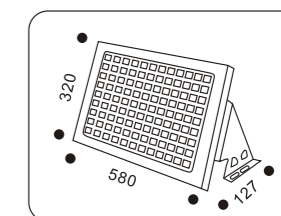

MODUL
ELECTRO
www.modulelectro.ru