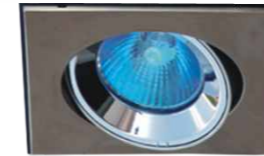

51011 .+colour

COLOUR: 42 Nickel+Chrome
.1x50W max GU5,3
.trafo required