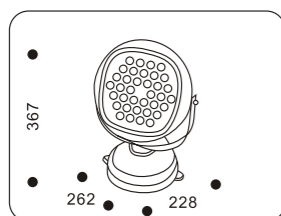

F0059.+colour

COLOUR: 26 Grey
. 6x1W LED
. Driver included / trafo required