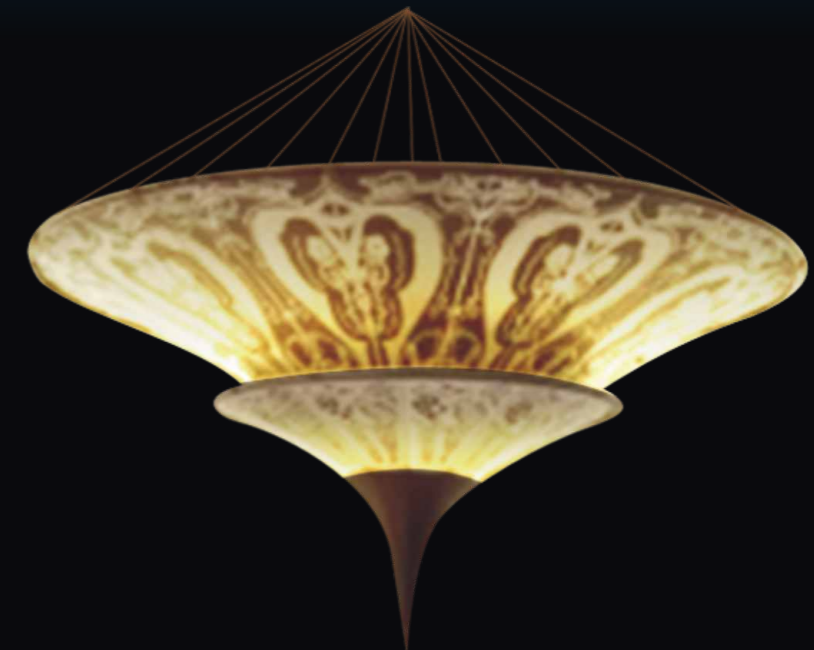

8.0036.66

- . Grey with Drawing
- . Steel + Fabric
- . ø250x300
- . 1x60W E27

MODULO
ELECTRO
www.modulelectro.ru