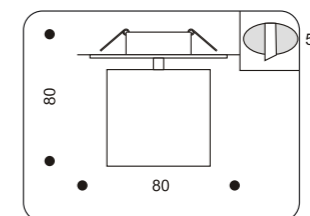

21108.+colour

COLOUR: 54 Chrome + Clear Crystal Glass
. 1x20W G4 max
. trafo required