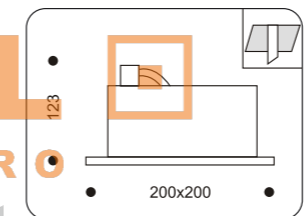

COLOUR: 07 White
30 Silver
. 1x50W max QR111
. trafo required

34301.+colour