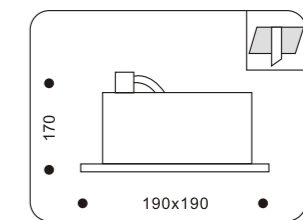

54004.+colour

1. **COLOUR:** 26 Grey
   . 10W LED
   . Driver included
   . trafo included