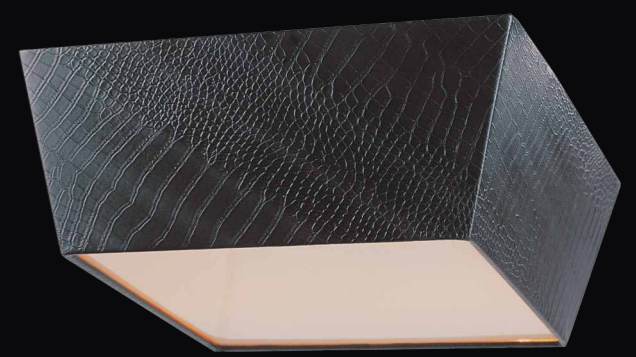

8.0034.211

- . Chrome + Black Shade
- . Steel + Fabric
- . 180x200x295
- . 1x40W max E27

MODUL
ELECTRO

www.modulelectro.ru

7.0044.211

- . Chrome + Black Shade + White Matt Glass
- . Steel + Fabric + Glass
- . 450x450x195
- . 3x60W max E27

8.0024.211

- . Chrome + Black Shade
- . Steel + Fabric
- . 420x200x295
- . 2x40W max E27

1.0034.211

- . Chrome + Black Shade
- . Steel + Fabric
- . 450x450x680
- . 2x60W max E27