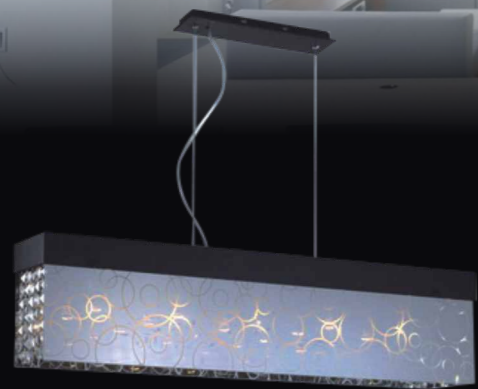

Modern Lighting Series