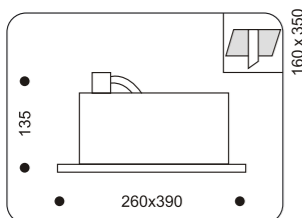

54003.+colour

1. **COLOUR:** 26 Grey
   . 14W LED
   . Driver included
   . trafo included