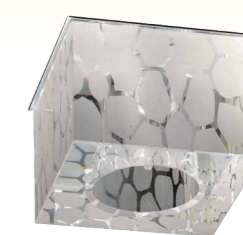

21102.+colour

COLOUR: 63 Chrome + Clear + Matt Glass
. 1x20W G4 max
. trafo required