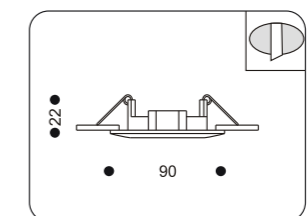

55002.+colour

COLOUR: 01 Satin Nickel
02 Chrome
05 Gold
07 White
08 Antique Brass
. 1x50W max GU5,3
. trafo required