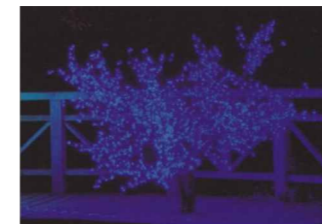

4.0004.35 Yellow

- . 224x05W LED
- . Yellow leaves
- . driver & trafo included
- . ø 800x800

IP44

IP44

MODULE
ELECTRO
www.modulelectro.ru

Article	Pcs of the blossom	Description	Branch (pcs)	Frequency	Voltage	Power
4.0014.35 WHITE	1728x0,08W LED driver & trafo included	D2300xH1700	18	60Hz/ 50Hz	110/ 220	143
4.0014.35 BLUE	1728x0,08W LED driver & trafo included	D2300xH1700	18	60Hz/ 50Hz	110/ 220	143
4.0014.35 PINK	1728x0,08W LED driver & trafo included	D2300xH1700	18	60Hz/ 50Hz	110/ 220	143
4.0014.35 GREEN	1728x0,08W LED driver & trafo included	D2300xH1700	18	60Hz/ 50Hz	110/ 220	143
4.0014.35 PURPLE	1728x0,08W LED driver & trafo included	D2300xH1700	18	60Hz/ 50Hz	110/ 220	143
4.0014.35 RED	1728x0,04W LED driver & trafo included	D2300xH1700	18	60Hz/ 50Hz	110/ 220	71.3
4.0014.35 YELLOW	1728x0,04W LED driver & trafo included	D2300xH1700	18	60Hz/ 50Hz	110/ 220	71.3
4.0014.35 ORANGE	1728x0,04W LED driver & trafo included	D2300xH1700	18	60Hz/ 50Hz	110/ 220	71.3