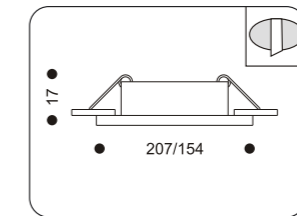

Ultra thin

COLOUR: 30 Silver
. 5W LED / 7W LED
. Driver included / trafo required