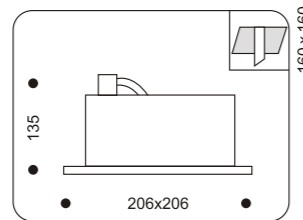

54005.+colour

1. **COLOUR:** 26 Grey
   . 21W LED
   . Driver included
   . trafo included