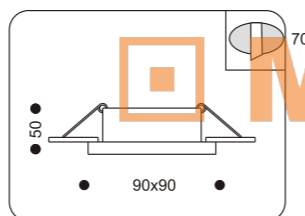

21045.+colour

COLOUR: 27 Silver + Silver Glass
28 Silver + Grey Glass
29 Gold + Yellow Glass

.5x1W LED
.Driver included / trafo required

MODULE
ELECTRO
www.modulelectro.ru