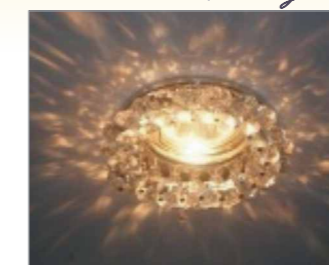

COLOUR: 34 Clear Glass + Gold
35 Grey Glass + Gold
36 Clear Glass + Black
37 Grey Glass + Black
· 1x50W max GU5,3
· trafo required

21074.+colour