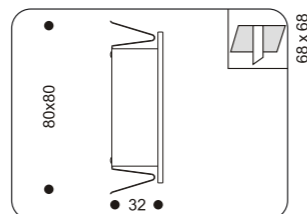

0017.+colour

COLOUR: 30 Silver + White Glass
. accessory white glass for 53011.30