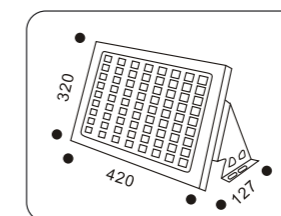

COLOUR: 30 Silver
26 Grey
. 30x1,16W LED
. Driver included / trafo required

F0045.+colour

COLOUR: 26 Grey
. 48x1,25W LED
. Driver included / trafo required

F0046.+colour

COLOUR: 26 Grey
. 72x1,25W LED
. Driver included / trafo required