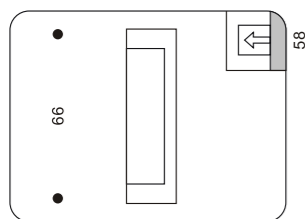

53205.+colour

COLOUR: 30 Silver
. 1W LED
. Various LED colours
. Driver included / trafo required