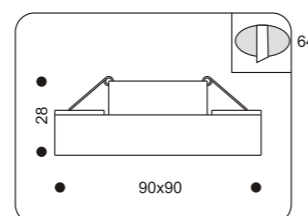

COLOUR: 81 Frosted Glass
· 1x50W max GU5,3
· trafo required

21075.+colour

COLOUR: 54 Chrome + Clear Crystal Glass
· 1x35W max GU5,3
· trafo required