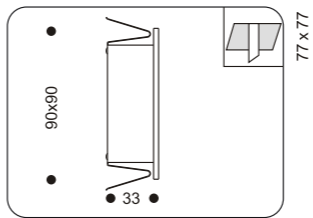

53001.+colour

COLOUR: 30 Silver
 . 1.2W LED White light
 . Driver included / trafo required

51004.+colour

COLOUR: 30 Silver
 . 1x20W max G4
 . trafo required

51003.+colour

COLOUR: 30 Silver + Matt Glass
 . 1x20W max G4
 . trafo required