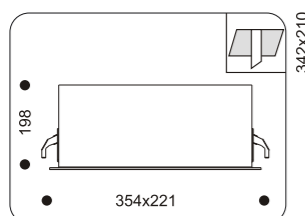

58023.+colour

COLOUR: 07 White
26 Grey

- . 2x26W TC-D G24d-3
- . ballast required