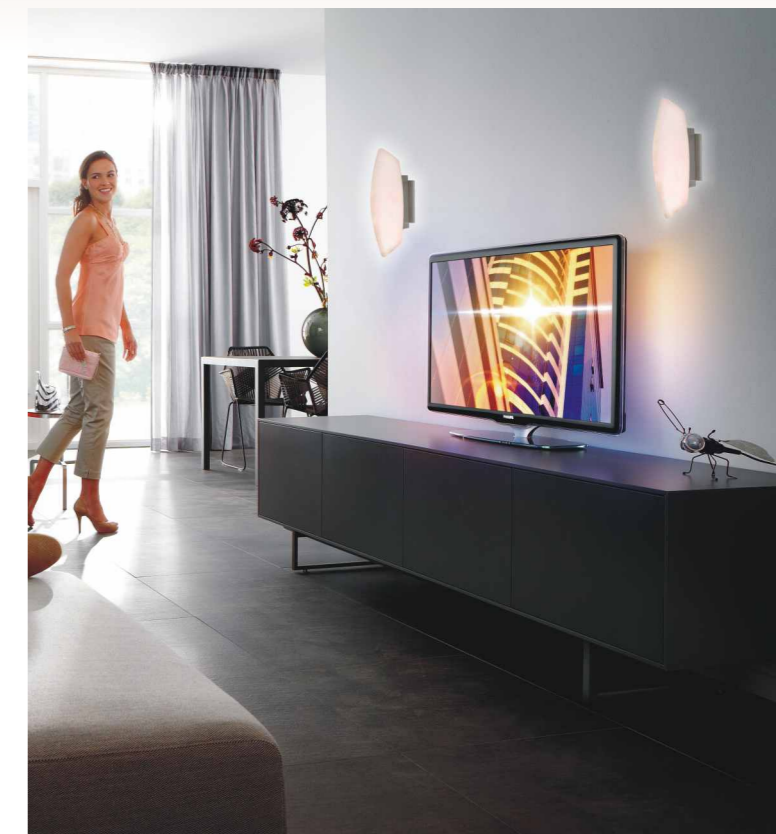

53201.+colour

1. **COLOUR:** 30 Silver
   . 1W LED
   . Various LED colours
   . Driver included / trafo required

53008.+colour 53009.+colour

1. **COLOUR:** 26 Grey
   . 4 x 1W LED
   . Cool White light / Blue light
   . Driver included / trafo required

53202.+colour

1. **COLOUR:** 30 Silver
   . 1W LED
   . Various LED colours
   . Driver included / trafo required

30065.+colour

1. **COLOUR:** 01 Satin Nickel + White Matt Glass
   02 Chrome + White Matt Glass
   . 1x40W max E14

53207.+colour

1. **COLOUR:** 30 Silver
   . 1W LED
   . Various LED colours
   . Driver included / trafo required

53006.+colour 53007.+colour

1. **COLOUR:** 26 Grey
   . 4 x 1W LED
   . Cool White light / Blue light
   . Driver included / trafo required

53203.+colour

1. **COLOUR:** 30 Silver
   . 1W LED
   . Various LED colours
   . Driver included / trafo required

30062.+colour

1. **COLOUR:** 01 Satin Nickel + White Matt Glass
   02 Chrome + White Matt Glass
   . 1x14W max T5

30063.+colour

1. **COLOUR:** 01 Satin Nickel + White Matt Glass
   02 Chrome + White Matt Glass
   . 1x14W max T5

30064.+colour

1. **COLOUR:** 01 Satin Nickel + White Matt Glass
   02 Chrome + White Matt Glass
   . 1x14W max T5

MODUL
ELECTRO
www.modulelectro.ru