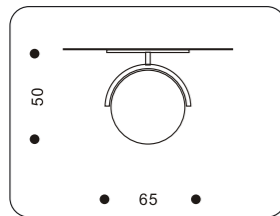

53223 .+colour

COLOUR: 30 Silver
02 Chrome
07 White
19 Black
.8x1W LED
.Driver included / trafo included