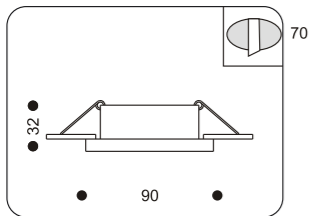

.1x50W max GU5,3
. trafo required

MODUL
ELECTRO
www.modulelectro.ru

Spot Lights Series

50060.+colour

COLOUR: 11 Chrome + Silver
12 Shiny Silver + Chrome
13 Yellow + Gold
14 Shiny Gold + Gold
• 1x50W max GU5,3
• trafo required