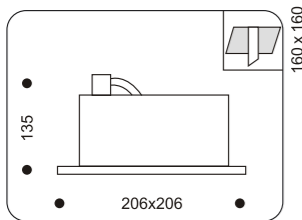

01010.+colour

COLOUR: 07 White
 19 Black
 26 Grey
 .4x50W max QR111
 . trafo required

Commercial Downlights Series

54002.+colour

- COLOUR:** 26 Grey
 . 5W LED
 . Driver included
 . trafo included

54001.+colour