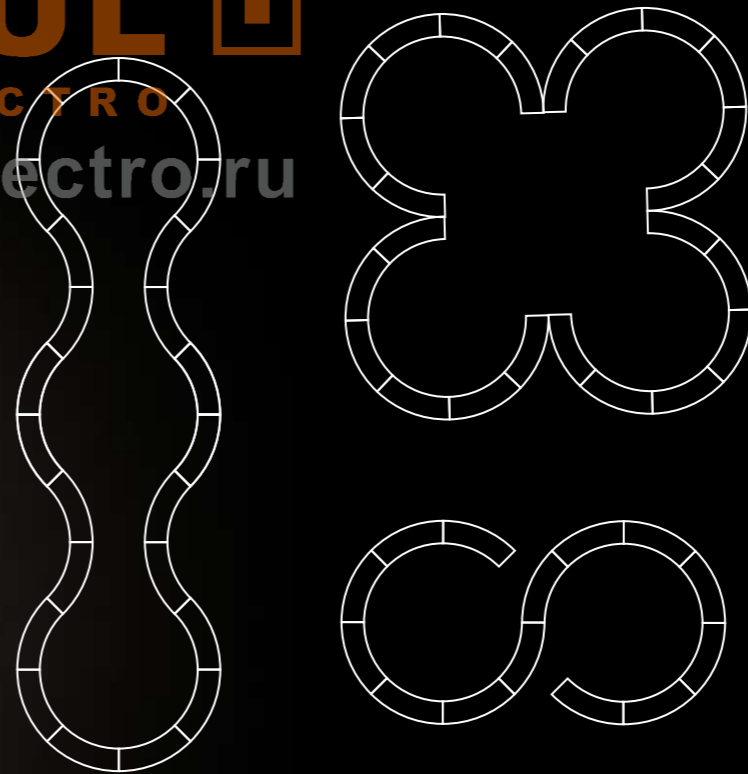

Versatil is a modular lamp in two versions: 85 cm and 120 cm, with the possibility of forming circles of up to 2,25 m in model VE-474 and up to 3 m in model VE-475. Or any other size or shape also combining with model SQ054, rectangular.

múltiples formas various shapes

20xVE.474 6,25 m

20xVE.475 9,35 m

6xVE.474 4,25 m

6xVE.475 6,35 m

8xVE.474 2,25 m

8xVE.475 3,10 m

MODUL
ELECTRO
www.modulelectro.ru