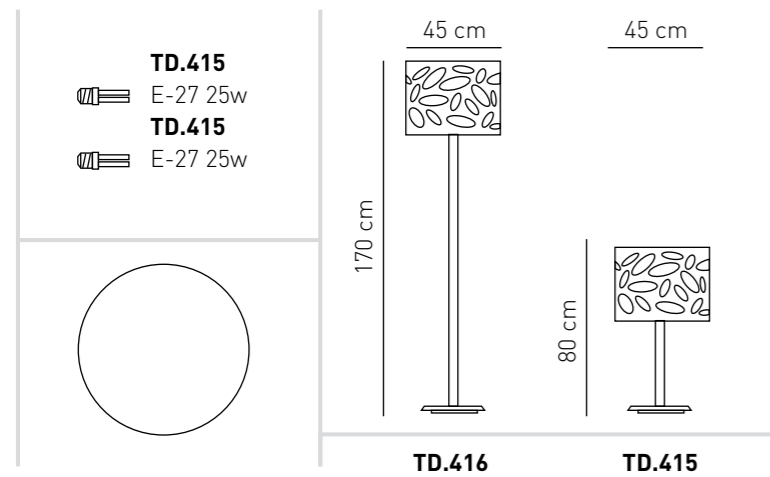

MODUL
ELECTRO
www.modulelectro.ru