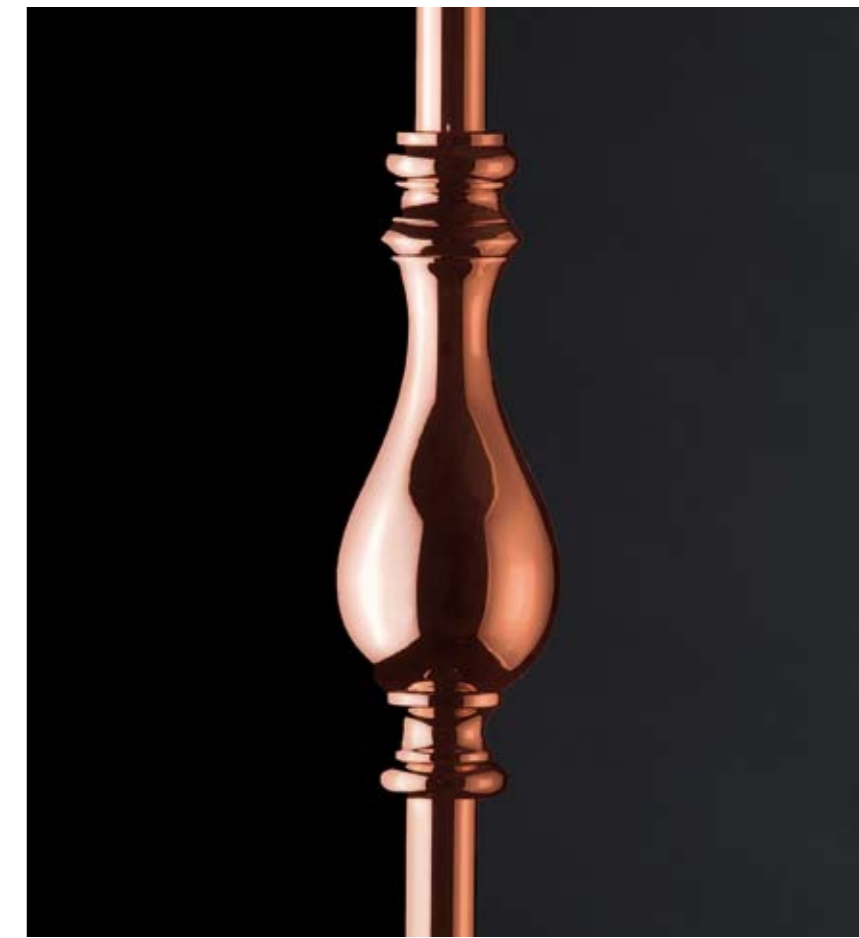

IS. 497

MODULO
ELECTRO
www.modulelectro.ru

Base en cobre brillo.
Pantalla en algodón y
poliester cobre.

Glossy copper base.
Lampshade in copper
polyester and cotton.