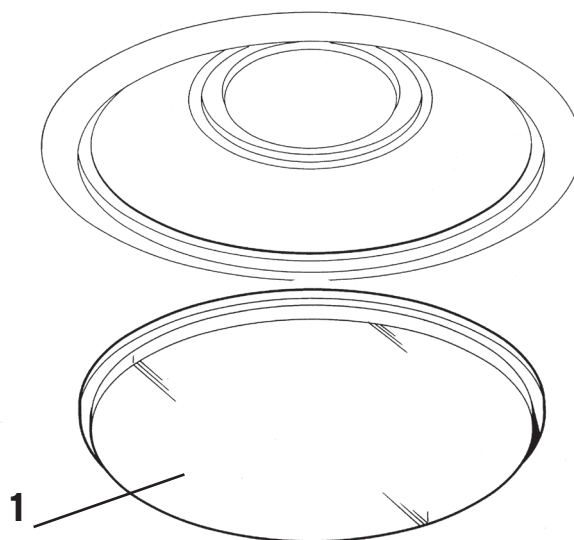

VENUS

Design **Ezio Didone**

MODULO
ELECTRO
www.modulelectro.ru

1	Diffusore vetro Venus 1 :: Venus 1 glass diffuser	03169
1	Diffusore vetro Venus 2 :: Venus 2 glass diffuser	03160