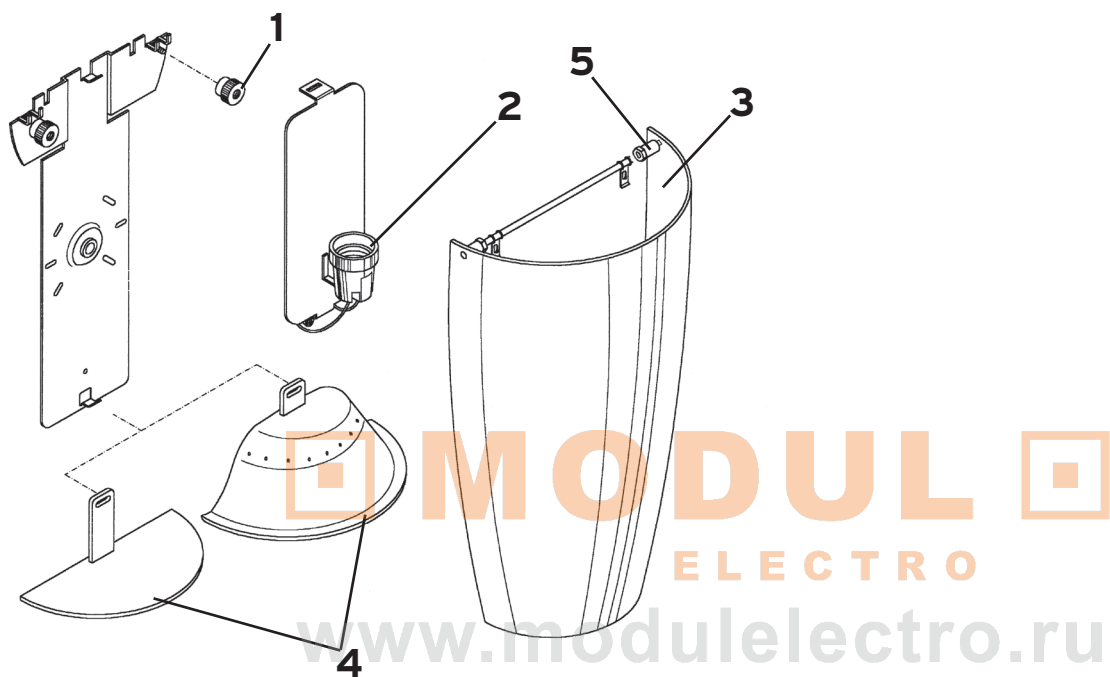

OVEST

Design **Rodolfo Dordoni**

1	Pomolo fissaggio diffusore :: Diffuser fixing knob	05457
2	Portalampada EMC E27 :: EMC E27 lampholder	03983
3	Assieme diff. vetro pagliesco :: Straw coloured glass diffuser set	RF4775080
3	Assieme diff. vetro opalino :: Opal glass diffuser set	RF4775071
4	Fregio diff. ovest blu :: Blue ovest diffuser decoration	05458
4	Fregio diff. ovest ambra :: Amber ovest diffuser decoration	05459
4	Fregio diff. ovest trasparente :: Transparent ovest diffuser decoration	05504
5	Boccola aggancio diffusore :: Diffuser coupling bush	05474