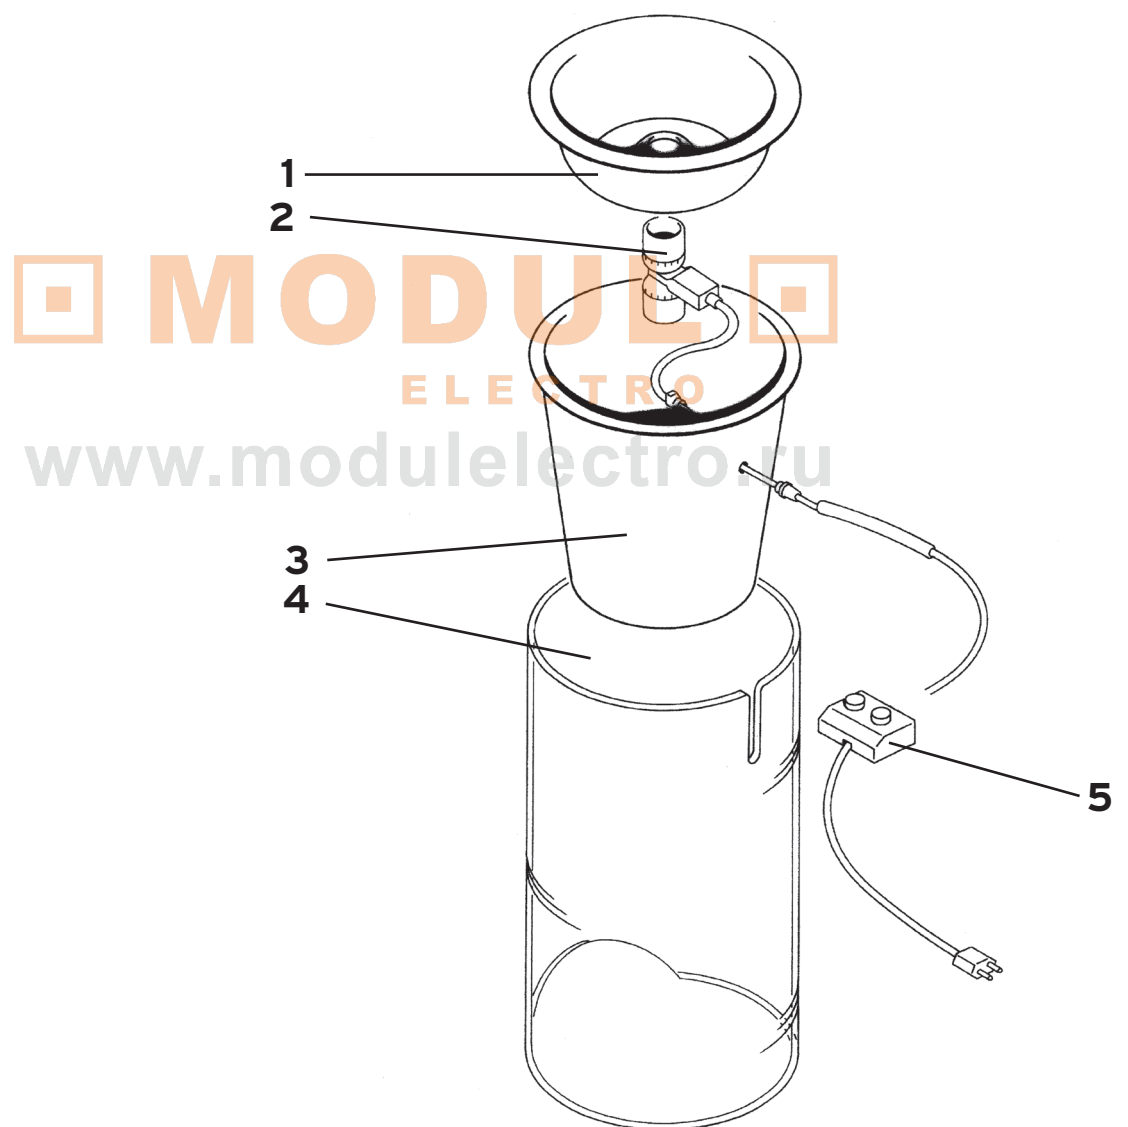

AOY

Design Achille Castiglioni

1	Riflettore cristallo opalino :: Opal crystal reflector	03281
2	Portalampada montato :: Assembled Lampholder	04433
3	Diff. vetro bianco opalino :: White opaline glass diff.	03282
4	Cilindro imballato :: Packed Cylinder glass	RF0220000
5	Interruttore montato :: Assembled switch	04483