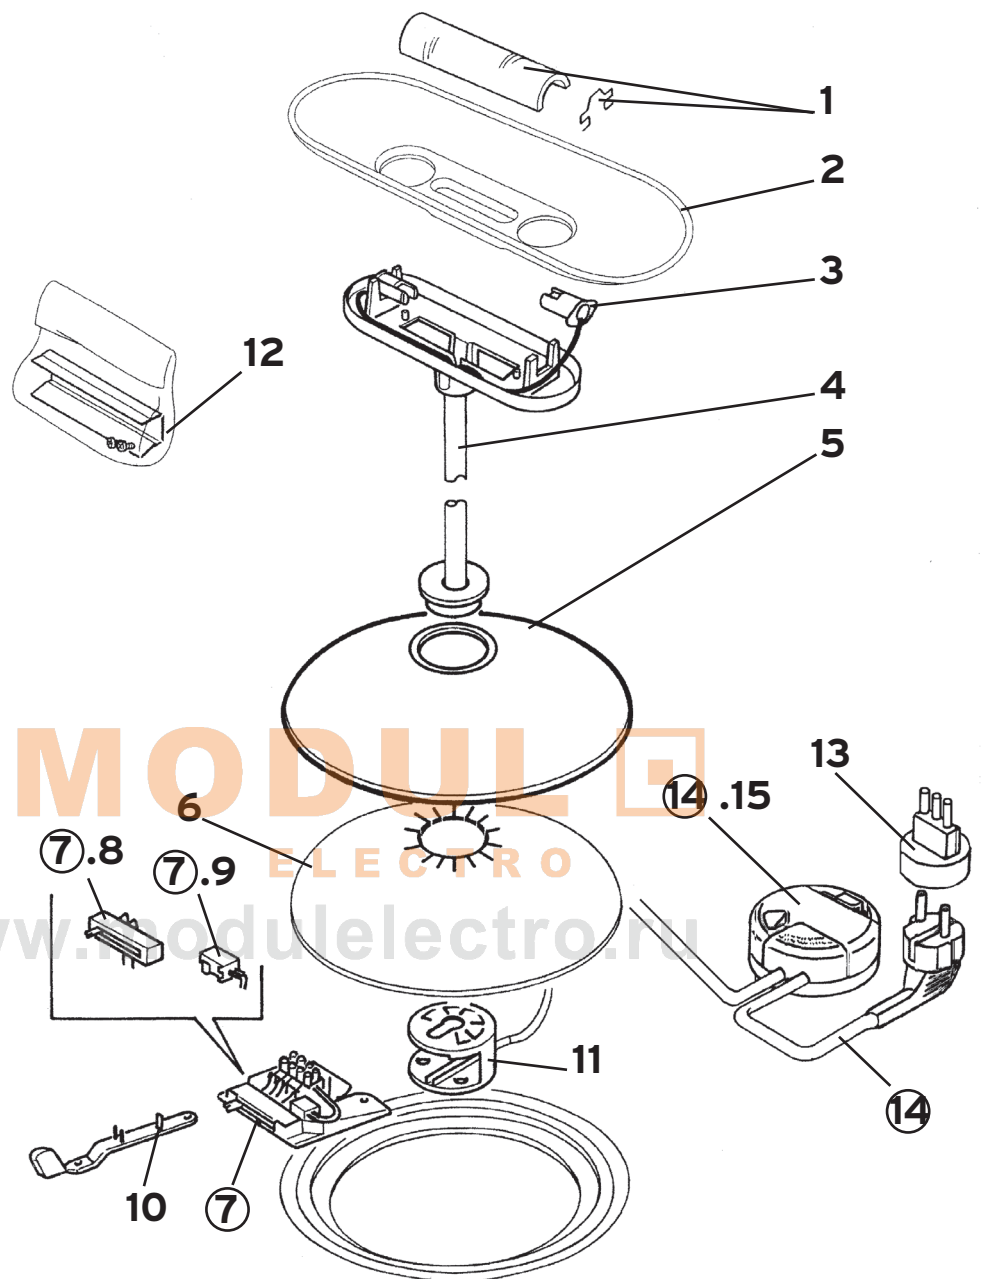

1	Vetro prot. curvo compl. :: Protection curved glass	03336	5	Base vetro rosa erica T.N. :: Pink glass base N.T.	84625
2	Diff. vetro bianco acidato :: White glass diffuser	03271	6	Coprifondello bianco :: White coverplate	05810
2	Diff. vetro blu sabbato :: Blue glass diffuser	03272	6	Coprifondello giallo :: Yellow coverplate	05811
2	Diff. vetro giallo acidato :: Yellow glass diffuser	03273	6	Coprifondello rosa erica :: Pink coverplate	86724
3	P.lamp.R7S A10 D.180 cm 210 :: R7S A10 D.180 cm 210	04228	7	Assieme piastra contatti :: Contact block's plate	06089
holder		02968	8	Potenz. cursore mm40 500 Kohm :: mm40 500 Kohm potentiometer	03510
4	Asta blu :: Blue stem	02969	9	Microinterruttore :: Microswitch	03509
4	Asta antracite :: Anthracite stem	08585	10	Leva comando nylon/6 :: Switch lever	04856
4	Asta grigio :: Grey stem	03274	11	Supporto base nylon/6 :: Base support	05762
5	Base vetro bianco acidato T.V. :: White glass base O.T.	03275	12	Sacchetto accessori renal :: Accessories kit/renal/screw	01372
5	Base vetro blu sabbato T.V. :: Blue glass base O.T.	84680	13	Adattatore spina schuko :: Schuko adaptor	04423
5	Base vetro rosa erica acid. T.V. :: Pink glass base O.T.	03249	14	Montatura elettrica cl.1 rondò :: Electric wiring cl.1 rondò	04514
5	Base vetro bianco T.N. :: White glass base N.T.	03250	15	Dimmer rondò 500W 220/240V :: 500W 220/240V rondò dimmer	03999
5	Base vetro blu T.N. :: Blue glass base N.T.	03251