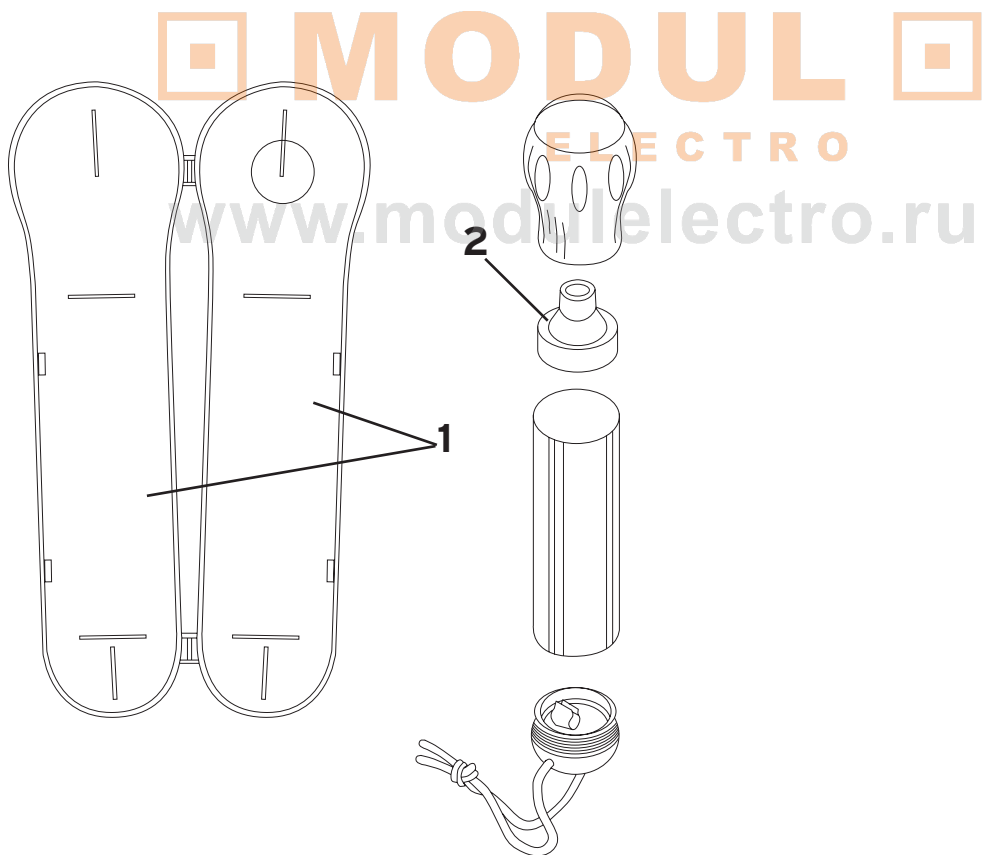

MODULO
ELECTRO
www.modulselectro.ru

APOLLO

Design **Marc Newson**

1	Astuccio arancio :: Orange box	RF0240100
2	Supporto portalamпада torcia :: Torch lampholder support	10754