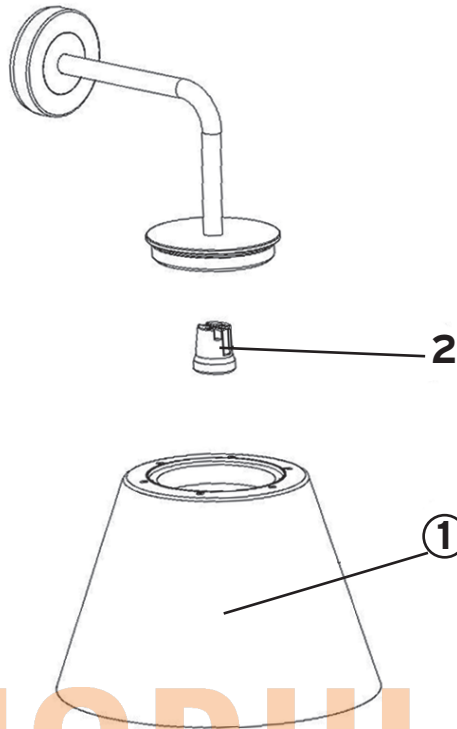

MODULO
ELECTRO
www.modulelectro.ru

ROMEO OUTDOOR W1 HL

Design **Philippe Starck**

1	Outdoor W1/C1 diff. grigio ricambi :: Grey diffuser W1/C1 outdoor - spare	RF6463020
1	Outdoor W1/C1 diff. PVC gri/ara ricambi :: PVC grey/orange diffuser W1/C1 outdoor - spare	RF6463002
spare		RF6463009
1	Outdoor W1/C1 diff. PVC gri/bco ricambi :: PVC grey/white diffuser W1/C1 outdoor - spare	RF6463014
1	Outdoor W1/C1 diff. PVC gri/blu ricambi :: PVC grey/blue diffuser W1/C1 outdoor - spare	04487