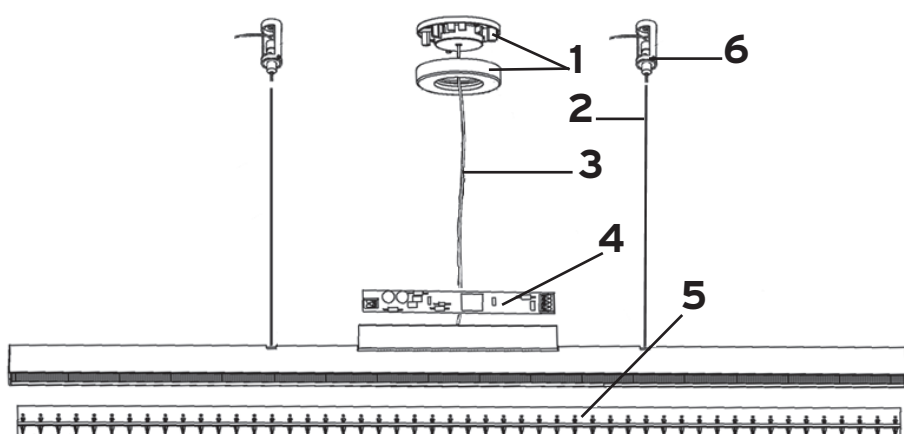

MODULO
ELECTRO
www.modulelectro.ru

KELVIN S1 ECO T5

Design **Antonio Citterio** with Toan Nguyen

1	Assieme rosone S ECO - ricambi :: S ECO rose ass. - spare	RF3290100
2	Cavo acc. mt 4.0 capi :: Steel cable 4 mt. capi	01089
3	Cavo FEP/PVC 2x0,75 trasp. al mt. :: Transp. FEP/PVC cable 2x0,75/ mt	04060 14522
4	Reattore EL.PCI 1x18 ECO T5 :: EL.PCI 1x18 ECO T5 reactor	14489
5	Ass. ottica darklight S1 ECO T5 :: Darklight S1 ECO T5 assembly	RF3350200