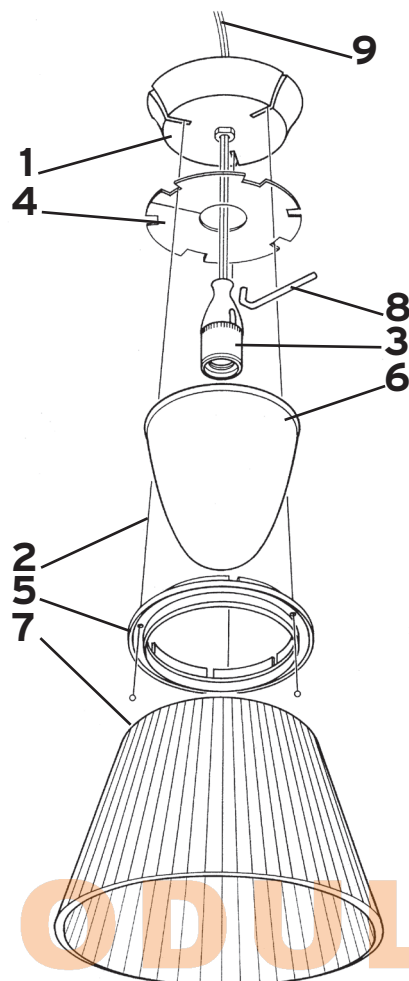

ROMEO SOFT F

Design **Philippe Starck**

1	Anello copertura Romeo F/T2 :: Romeo F/T2 cover ring	03204
2	Ass. sacch. tappi copert. anello :: Cover ring spins set	RF6100100
3	Corona avorio :: Ivory crown	05274
4	Diffusore acidato :: Acid-etched diffuser	03321
5	Sacch. minut. viti/perno Romeo :: Romeo screw/bolts small parts bag	RF6100200
6	Anello di sostegno S2/T2/F :: S2/T2/F support ring	05307
7	Touch dimmer 230/240V 300W :: 230/240V 300W touch dimmer	04177
8	Braccio di sostegno F/T2 grigio :: F/T2 grey support bracket	02812
9	Sacch. minut. astina di contatto :: Contact rod small parts bag	RF6110100