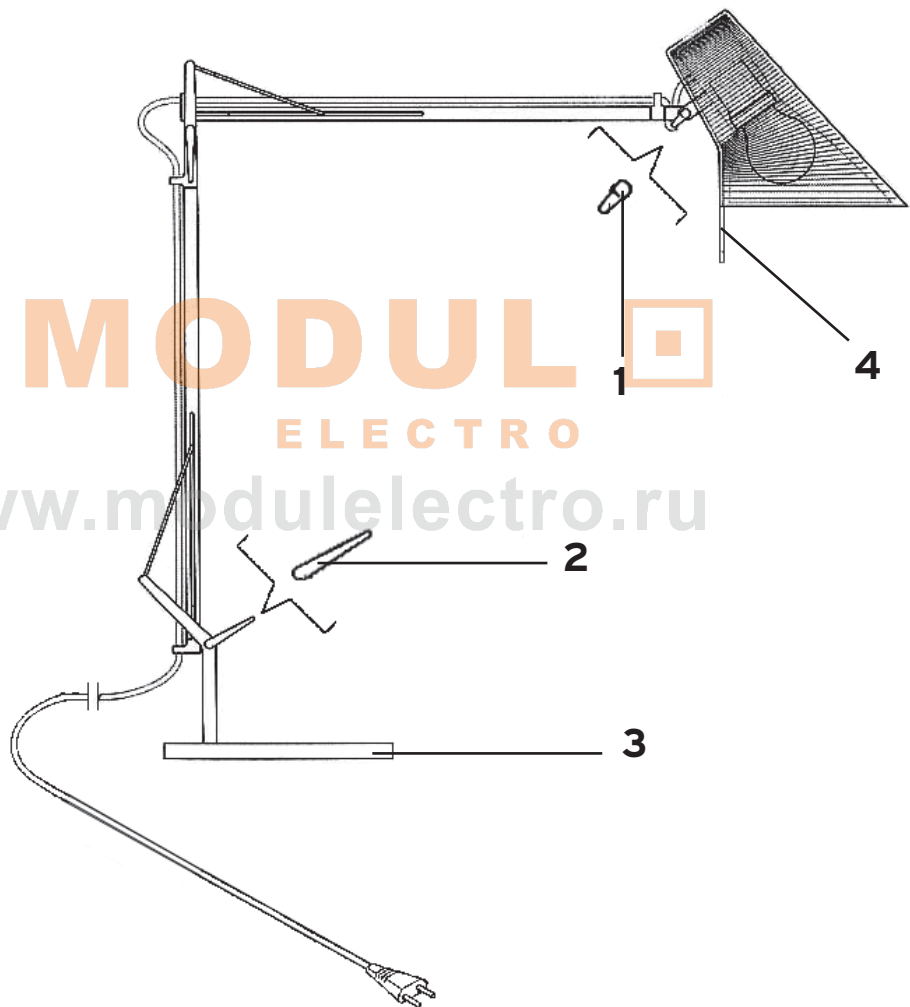

KELVIN T ADJUSTABLE I

Design **Antonio Citterio** with **Toan Nguyen**

1	Manopola testa :: Head knob	11968
2	Manopola :: Knob	11929
3	Base imballata :: Packaged base	RF3262050
4	Astina testa :: Head little handle	12430