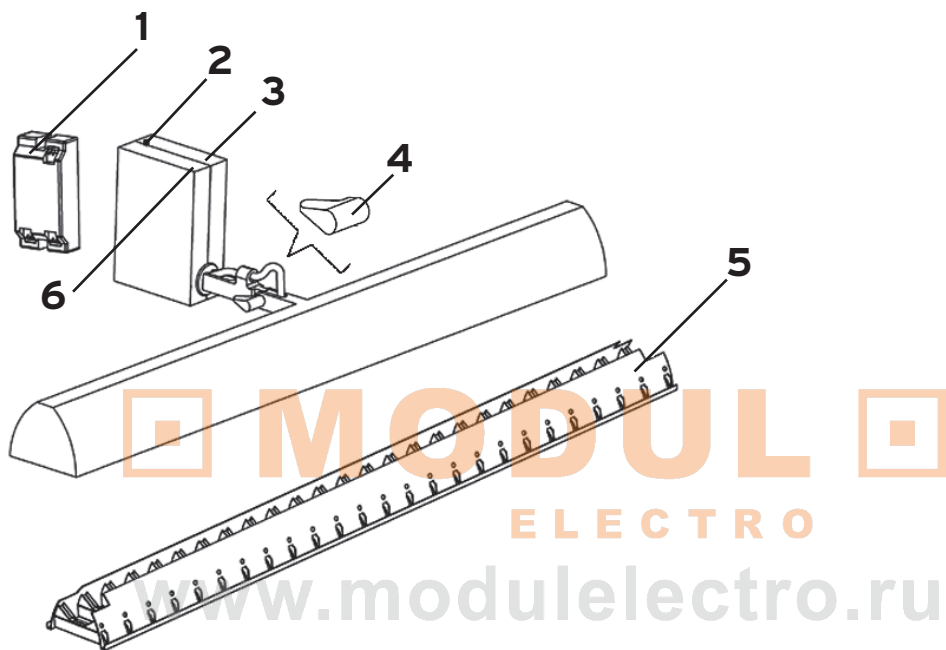

KELVIN W ECO T5

Design Antonio Citterio with Toan Nguyen

1	Al.EI. QT-ECO S 1x18-24W 230-240V :: El.Al. QT-ECO S 1x18-24W 230-240V	11959
2	Vite ST M3x6 CE inox :: CE ST M3x6 inox screw	06308
3	Guancia SX luc. zapp. :: Side casing LH varnished polished	12869
3	Guancia SX nero :: Side casing LH black	14844
4	Manopola testa :: Head knob	11968
5	Assieme ottica darklight w spot/S1 ECO T5 :: Darklight w spot/S1 ECO T5 assem-	14489
bly		12867
6	Guancia DX luc. zapp. :: Side casing RH varnished polished	14840