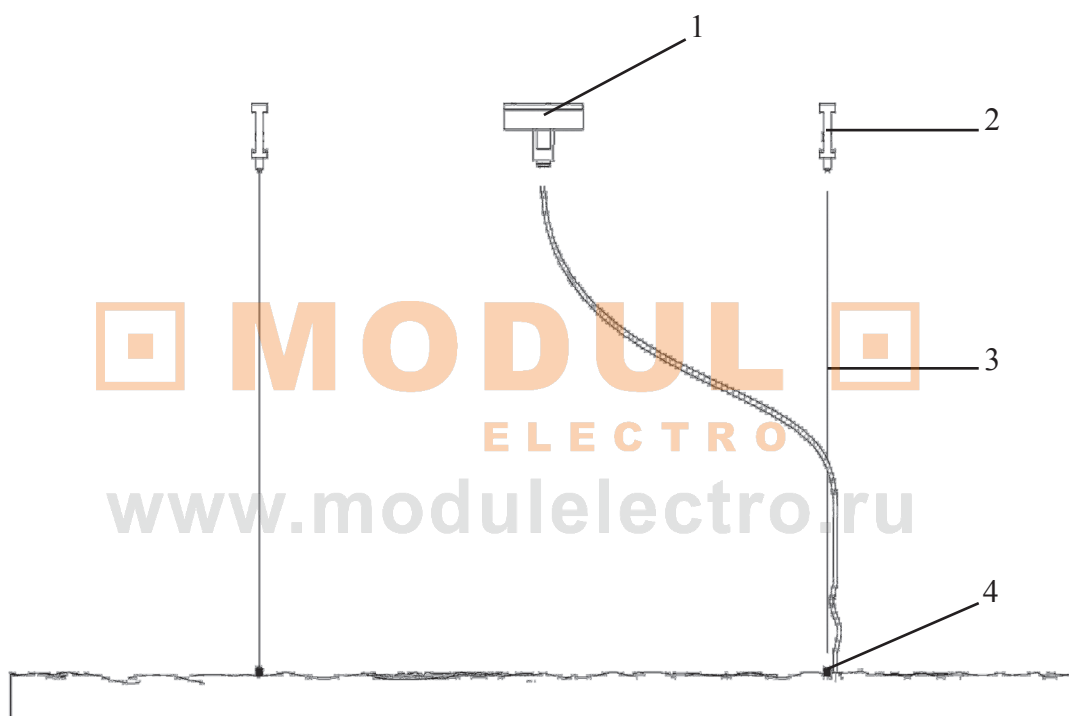

LONG & HARD

Design **Philippe Starck**

1	Assieme rosone :: Rose assembly	RF0650100
2	Assieme sistema sospensione :: Suspension system	RF3350200
3	Cavo acc.MT.4 capi c/cil. ::Steel cable MT.4 c/cylinder	11647
4	Boccola bloccaggio cavi :: Steel cable bushing locking device	15934