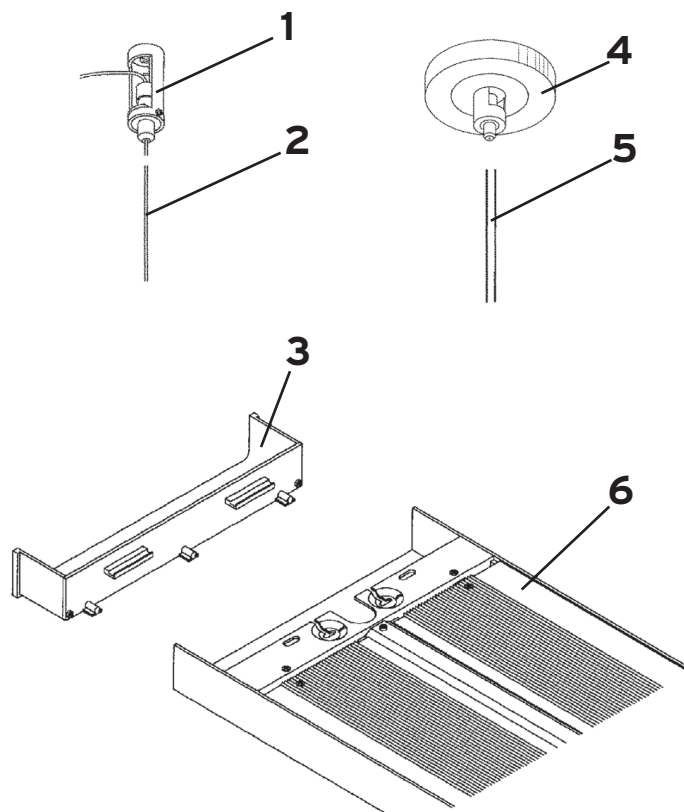

1	Gabb. ottone nichelato :: Nickel-plated brass little cage	02774	6	Mont. el. con interruttore :: Electric wiring with switch	04631
2	Mont. el. trasf./faretto :: Elect. wiring transf/to bulb	02775	7	Interruttore art. D/661 nero :: Black switch D/661	04392
3	Asta :: Stem	02579	8	Gruppo anelli passafilo :: Wires loop assembly	RF7600100
4	Base bianca :: White base	02580	9	Supporto avvolgicavo nichel :: Cable winder support	06730
4	Base nera :: Black base	02581	10	Manopola maschio nichel :: Nickel tap grip	06732
4	Base rossa :: Red base	03399	11	Vite st M4x8 inox :: Screw M4x8 inox	06749