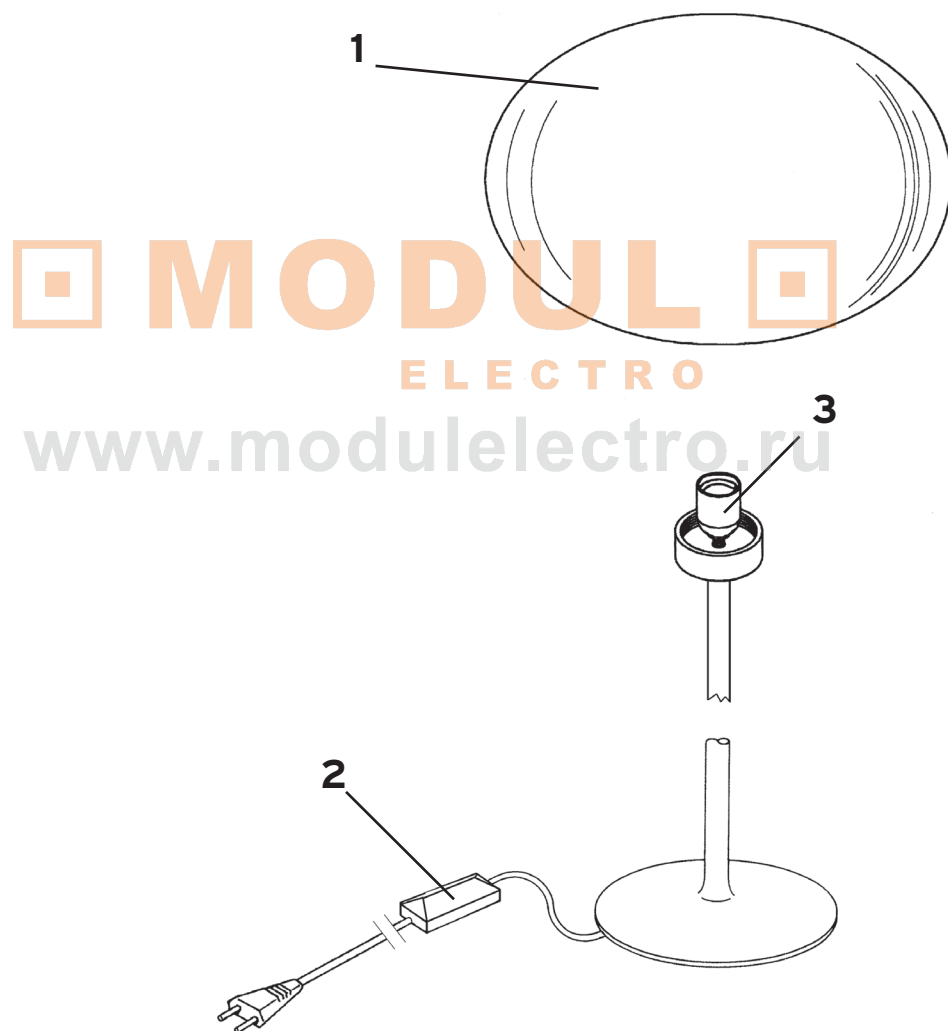

GLO-BALL T1

Design Jasper Morrison

1	Diffusore 1 bianco/grigio :: White/grey diffuser 1	RF3050061
1	Diffusore 1 bianco/bianco :: White/white diffuser 1	RF3050009
2	Dimmer bridge RL 1724 220/240V nero :: Dimmer bridge RL 1724 220/240V black	04310
2	Dimmer bridge RL 1732 220/240V bianco :: Dimmer bridge RL 1732 220/240V	13468
white		RF2500200

3 Assieme porta lampada :: Lampholder assembly