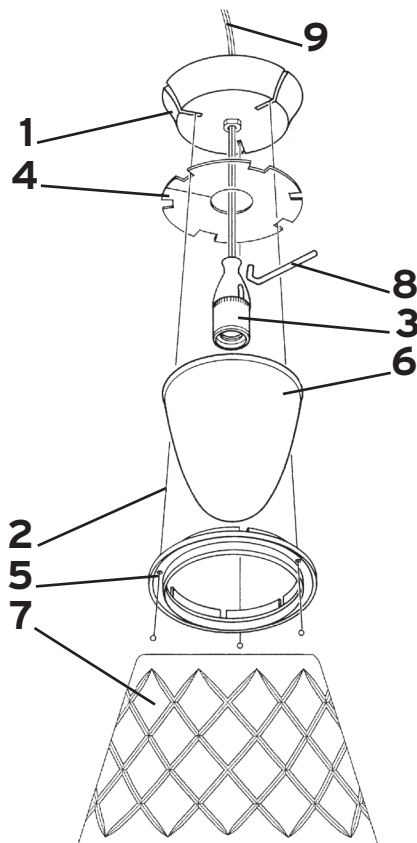

ROMEO LOUIS II S1

Design **Philippe Starck**

MODULO
ELECTRO
www.modulelectro.ru

1	Assieme attacco a muro :: Ceiling mount assembly	81836
2	Cavo acciaio conf. 3 pezzi :: Steel cable pack (3 cables)	06548
3	Assieme portalamпада :: Lampholder assembly	85863
4	Schermo antipolvere :: Anti-dust screen	05974
5	Ass. anello di sostegno ricambi :: Support ring assembly - spare part	RF6440100
6	Diffusore acidato :: Acid-etched diffuser	03172
7	Corona S1 cristallo ricambi :: S1 crystal crown - spare part	RF6440200
8	Supporto portalamпада :: Lampholder support	02784
9	C. elett. FEP/PVC 2x0,75 al mt. :: FEP/PVC 2x0,75 elec. cord /by the metre	04060