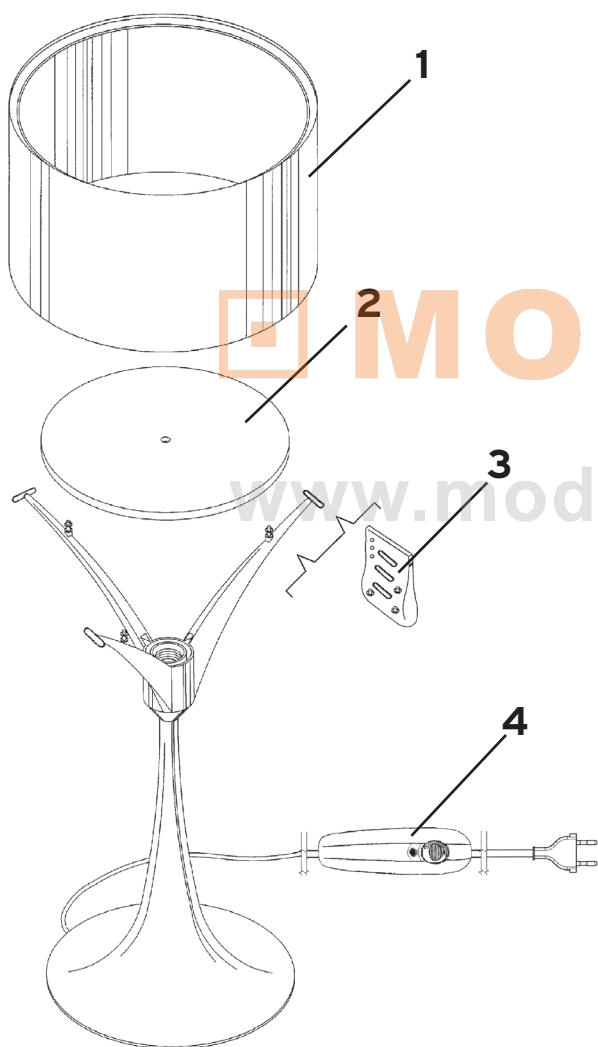

MODULO
ELECTRO
www.modulelectro.ru

SPUN LIGHT T2

Design **Sebastian Wrong**

1	Diffusore T2 nero :: T2 black diffuser	11715
1	Diffusore T2 bruno :: T2 dark brown diffuser	11716
1	Diffusore T2 bianco :: T2 white diffuser	11717
1	Diffusore T2 grigio :: T2 grey diffuser	11718
2	Vetro antiabbagliamento T2 :: T2 anti-glare glass	11696
3	Sacc. supp. diff. + or :: Bag with diff. supports + O-rings	RF6610100
4	Dimmer RT S1 RL1618 230V T.N. :: N.T. dimmer RT S1 RL1618 230V	04291