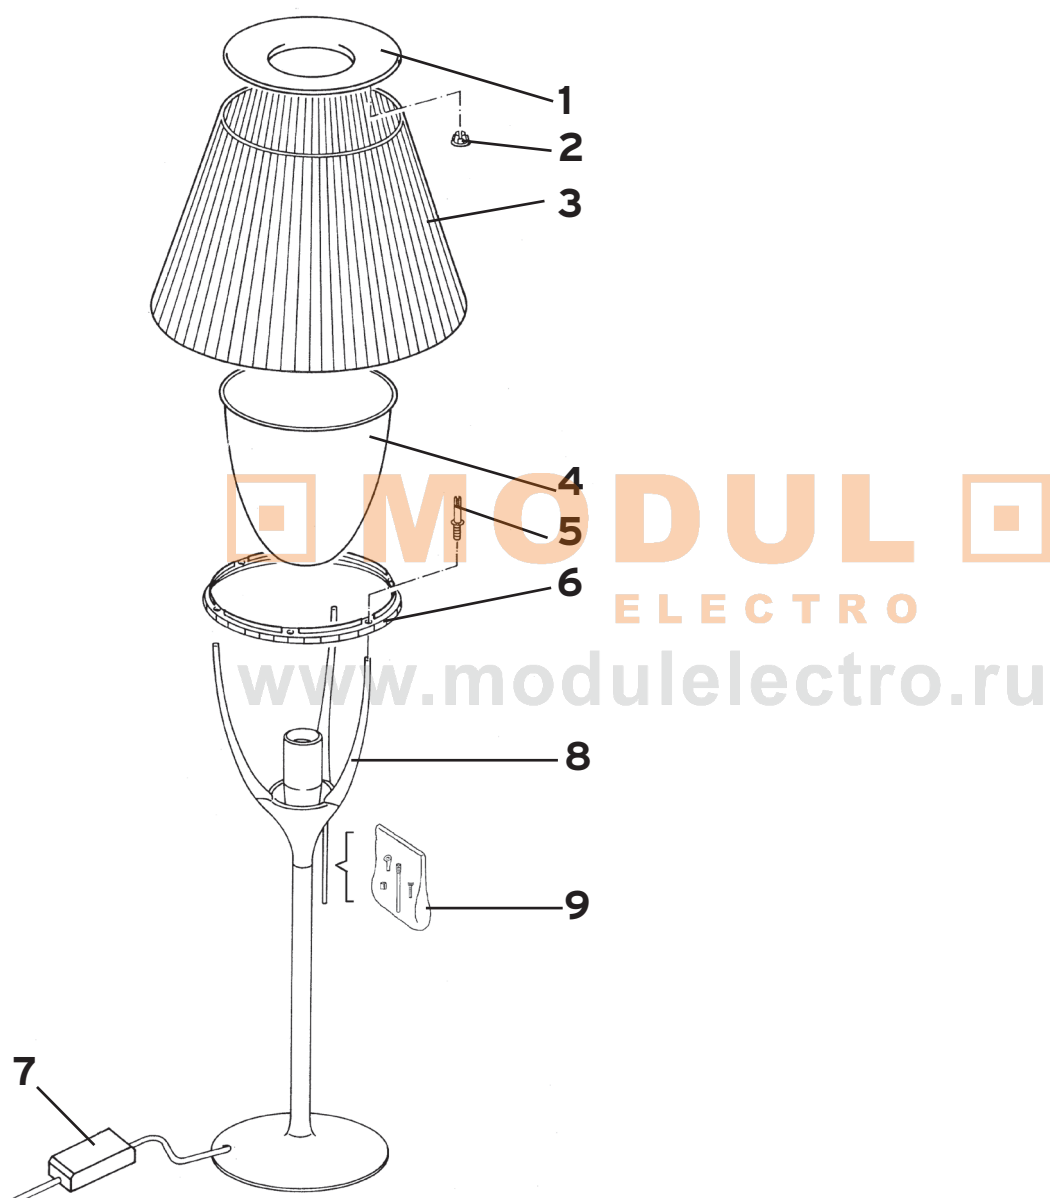

ROMEO SOFT T1

Design Philippe Starck

1	Anello copertura Romeo Soft T1 :: Romeo Soft T1 cover ring	03203
2	Ass. Sacch. tappi copert. anello :: Cover ring spins set	RF6100100
3	Corona avorio :: Ivory crown	05286
4	Diffusore acidato :: Diffuser	03201
5	Sacch. minut. viti/perno Romeo :: Screws/bolts small part bag	RF6100200
6	Anello di sostegno S1/T1 :: S1/T1 Bracket ring	05369
7	Touch dimmer 230/240V 300W :: Touch dimmer 230/240V 300W	04177
8	Braccio di sostegno T1 grigio :: T1 grey support bracket	02813
9	Sacch. minuteria astina di contatto :: Screws/bolts contact rod	RF6110200