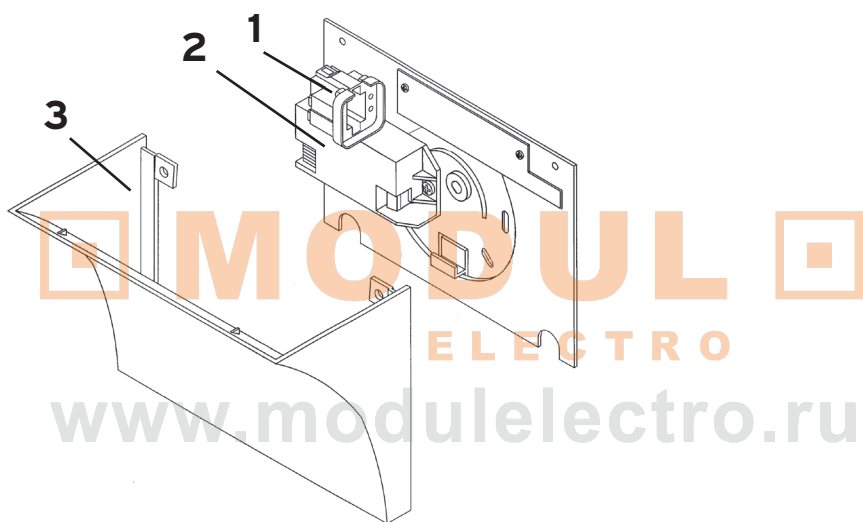

POCHETTE FL

Design **Rodolfo Dordoni**

1	Portalampada G24Q-2 :: G24Q-2 lampholder	11017
2	Al.el. Tridonic Pc 1x18 :: Tridonic Pc 1x18 controllo gear	11615
3	Corpo cromo :: Chrome body	11360
3	Corpo grigio :: Grey body	11361
3	Corpo bronzo :: Bronze body	11387
3	Corpo bianco lucido :: Shiny white body	15619