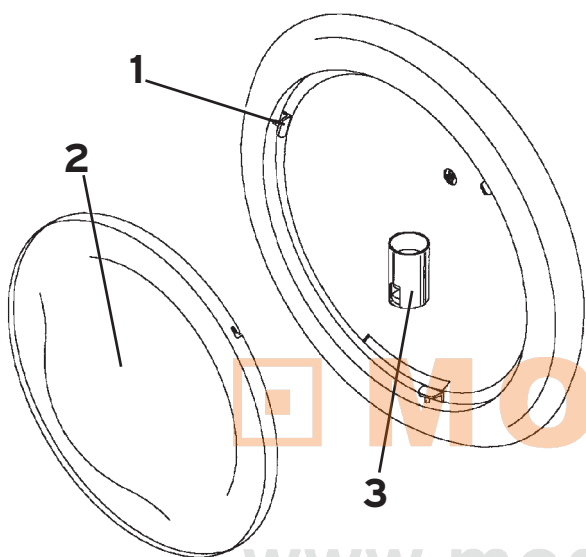

MODULO
ELECTRO
www.modulelectro.ru

01

Design Jasper Morrison

1	Blocch. fissa diffusore :: Diffuser fixing block	08842
2	Diff. polic. opal. APEC per incand. :: APEC opal polycarb. diff. for inc.	14929
2	Diff. polic. opal. Makrolon per fluo. :: Makrolon opal polycarb. diff. for fluo	08844
3	Portalampada E14 A 7926 :: E14 A 7926 lampholder	04015