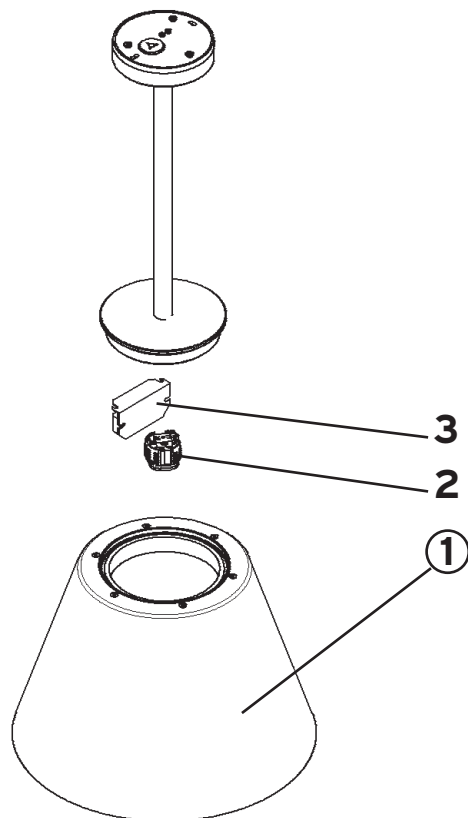

MODULO
ELECTRO
www.modulelectro.ru

ROMEO OUTDOOR C1 FL

Design **Philippe Starck**

1	Outdoor W1/C1 diff. grigio ricambi :: Grey diffuser W1/C1 outdoor - spare	RF6463020
1	Outdoor W1/C1 diff. PVC gri/ara ricambi :: PVC grey/orange diffuser W1/C1 outdoor -	RF6463002
spare		RF6463009
1	Outdoor W1/C1 diff. PVC gri/bco ricambi :: PVC grey/white diffuser W1/C1 outdoor - spare	RF6463014
1	Outdoor W1/C1 diff. PVC gri/blu ricambi :: PVC grey/blue diffuser W1/C1 outdoor - spare	14296
2	Portalampada Gx24q-2 bjb :: Gx24q-2 bjb lampholder	11615