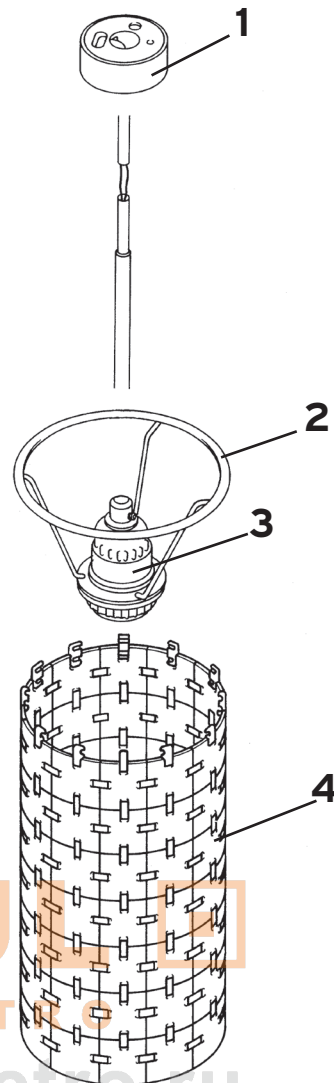

BLOC S

Design **Rodolfo Dordoni**

MODU
ELECTRO
www.modulelectro.ru

1	Assieme rosone :: Rose assembly	RF3350300
2	Supporto diffusore :: Diffuser support	02868
3	Portalampada E27 :: E27 lampholder	03637
4	Assieme diffusore ambra :: Amber diffuser assembly	06163
4	Assieme diffusore blu :: Blue diffuser assembly	06162
4	Assieme diffusore opalino :: White diffuser assembly	06164