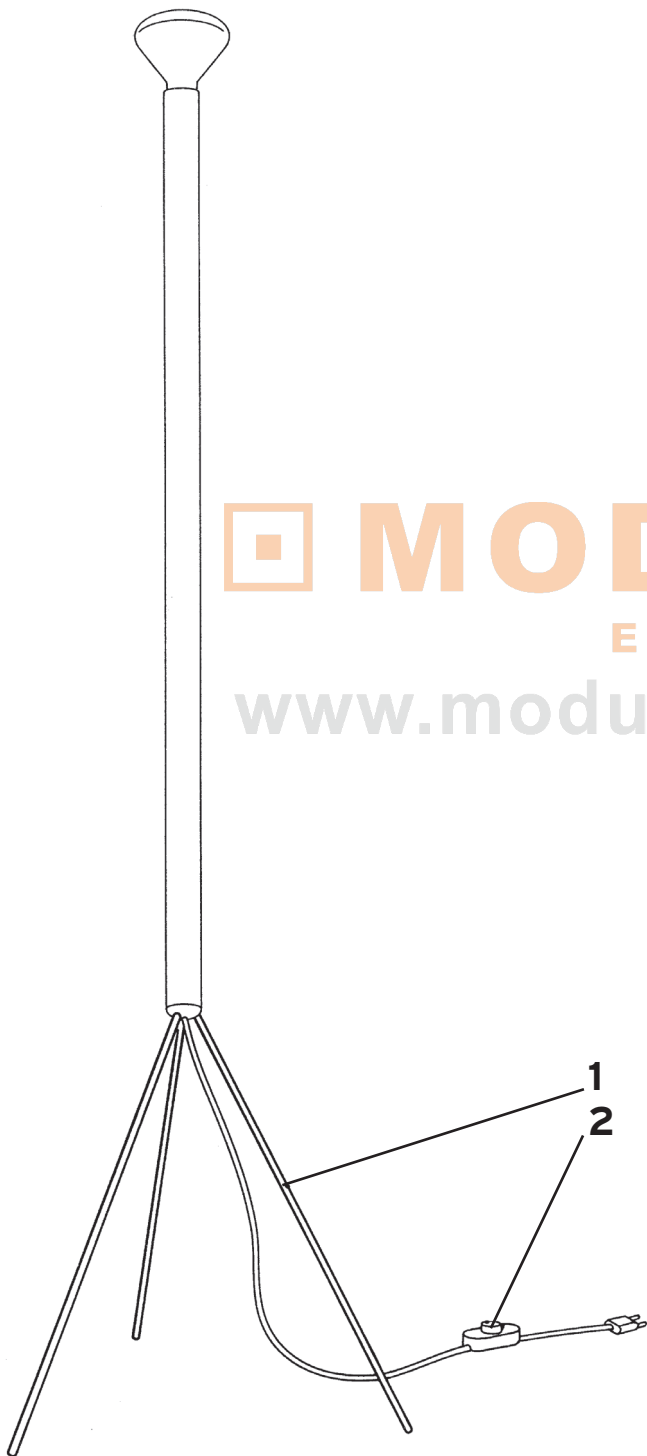

MODULO
ELECTRO
www.modulelectro.ru

LUMINATOR

Design Achille and Pier Giacomo Castiglioni

1	Gamba antracite :: Anthracite leg	02780
2	Interruttore art. 661 nero :: 661 black switch	04392