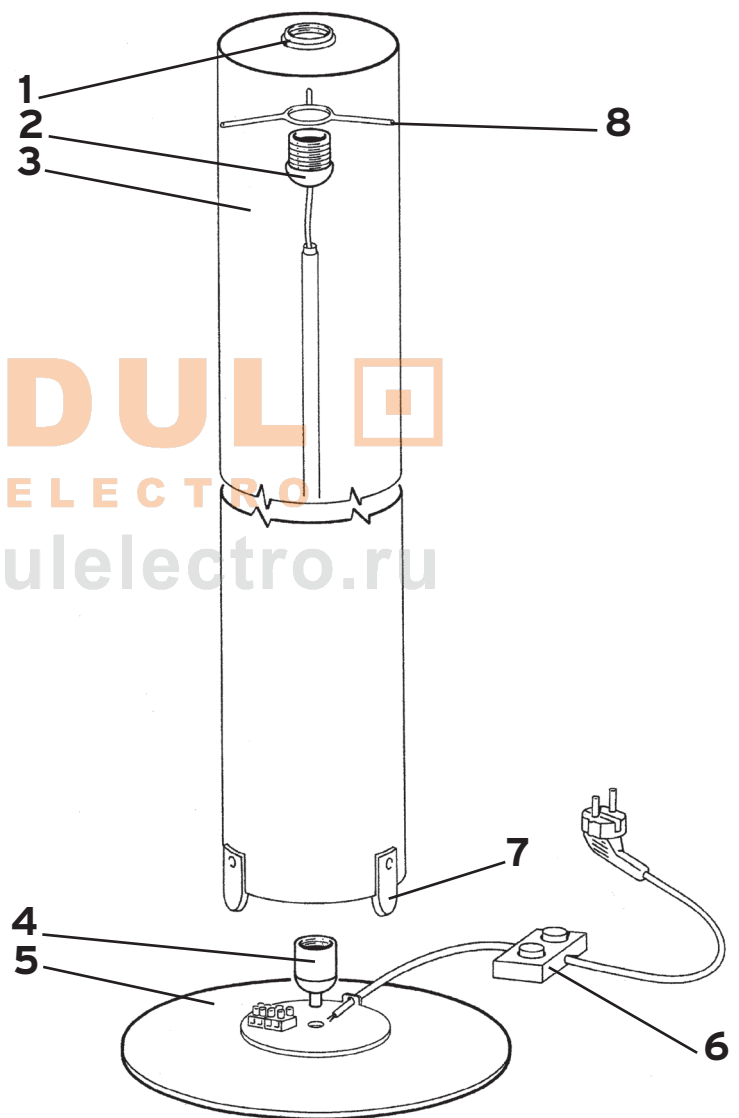

MODULO
ELECTRO
www.modulelectro.ru

1	Ghiera art. VB 73 :: Ring nut art. VB 73	04424
2	Portalampada VB/7350/E/G/M1 :: VB/7350/E/G/M1 lampholder	03637
3	Diffusore imballato :: Packed diffuser	RF6330000
4	Portalampada VB/7175/G/M1 MA/F :: VB/7175/G/M1 MA/F lampholder	03646
5	Base imballata :: Packed base	RF6320004
6	Interruttore art. D/662 nero :: Black switch art. D/662	03631
7	Supporto nylon grigio :: Grey nylon bracket	04923
8	Distanziale policarbonato :: Polycarbonate spacer	05861