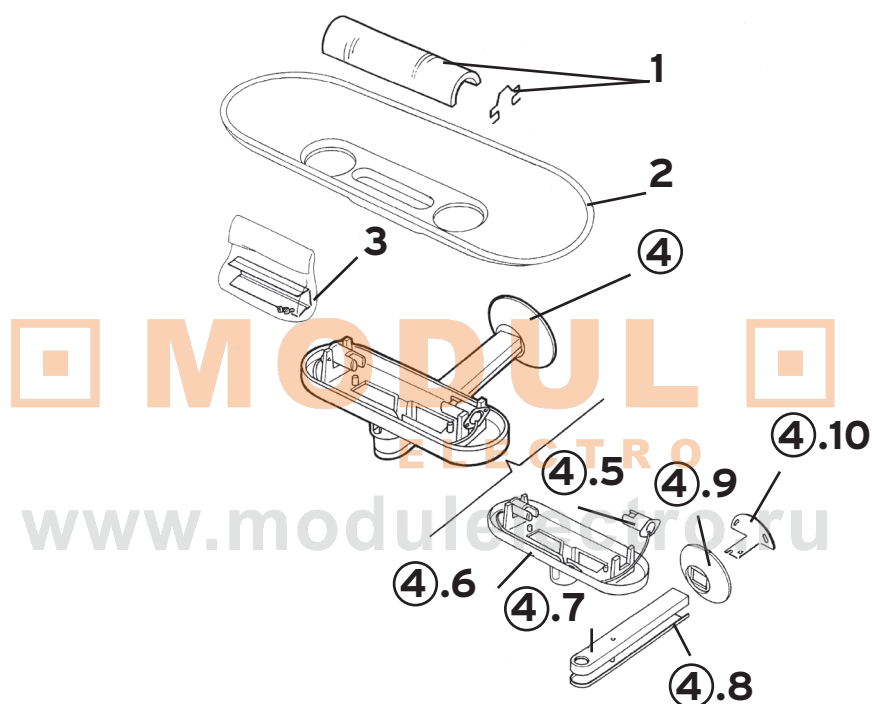

1	Vetro prot. curvo compl. :: Protection curved glass	03336	6	Corpo grigio :: Grey body	08611
2	Diff. vetro bianco acidato :: White glass diffuser	03271	7	Supporto blu :: Blue support	01968
2	Diff. vetro blu sabbato :: Blue glass diffuser	03272	7	Supporto antracite :: Anthracite support	01969
2	Diff. vetro giallo acidato :: Yellow glass diffuser	03273	7	Supporto grigio :: Grey support	08610
3	Sacchetto accessori riflettore :: Accessories kit/renal/ screws	01372 02103	8	Copertura antracite :: Anthracite cover	01971
4	Corpo mont. blu con vetro prot. :: Blue body w/prot. glass	02104 08612	8	Copertura grigio :: Grey cover	08609
4	Corpo mont. ant. con vetro prot. :: Anth. body w/prot. glass	04312 01966	9	Rosone blu :: Blue wall rose	01978
4	Corpo mont. grigio con vetro prot. :: Grey body w/prot.	01967	9	Rosone antracite :: Anthracite wall rose	01979
			9	Rosone grigio :: Grey wall rose	08608
			10	Attacco a muro stampato e zn. :: Wall attachment	00965