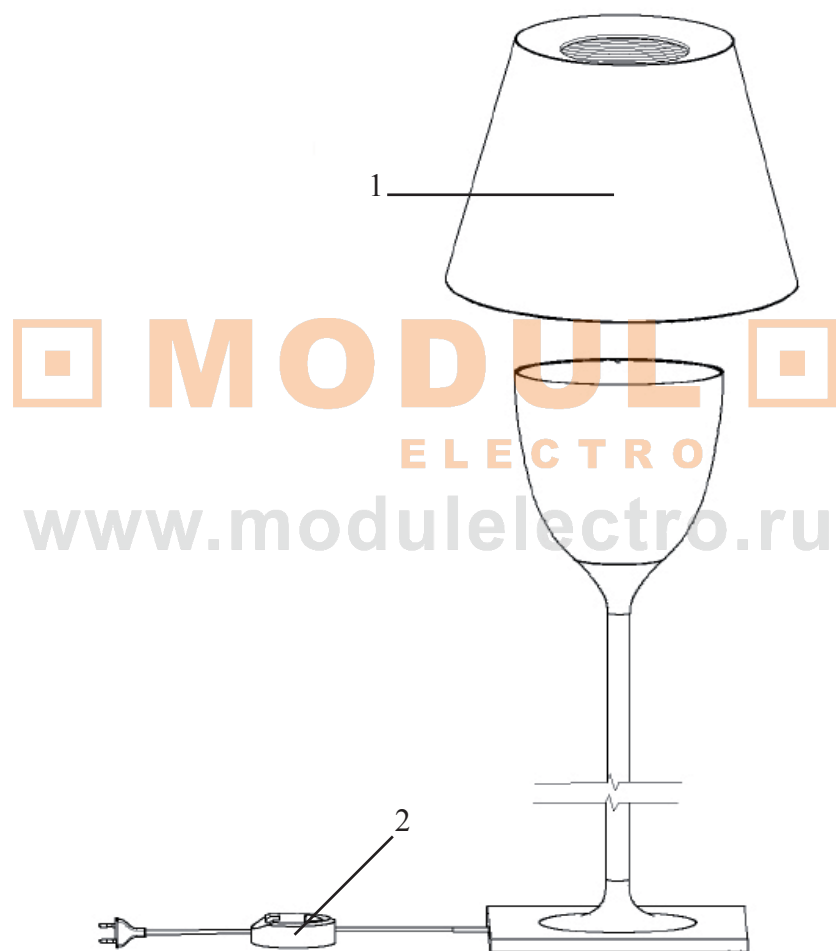

K TRIBE F2

Design **Philippe Starck**

1	Assieme diffusore All. arg. :: Aluminized coating diffusor set	RF6278004
1	Assieme diffusore All.bro. :: Bronze coating diffusor set	RF6278046
1	Assieme diffusore trasparente :: Trasparent diffusor set	RF6278000
1	Assieme diffusore soft avorio :: Ivory crown diffusor set	RF6278007
2	Dimmer Rondò 500W 240V Trans. :: Trans. 500W 240V Rondò dimmer	09885