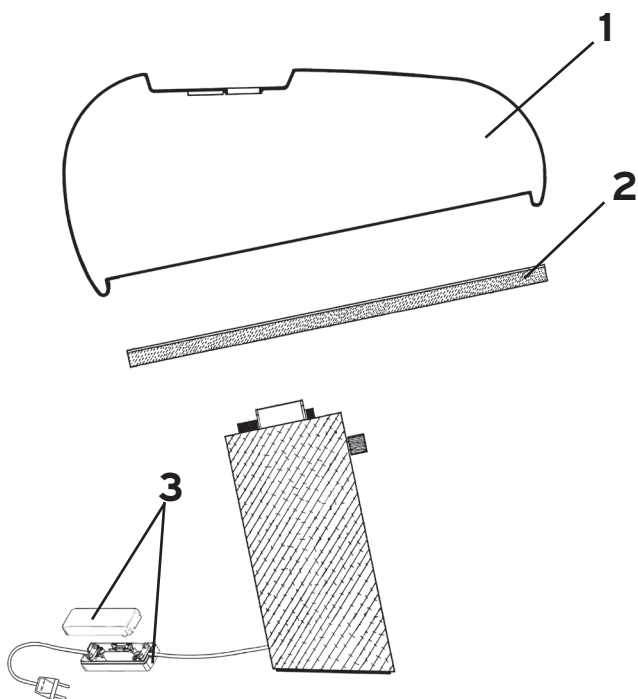

MODULO
ELECTRO
www.modulelectro.ru

SNOOPY TOUCH

Design Achille and Pier Giacomo Castiglioni

1	Riflettore nero :: Black reflector	80966
2	Diffusore vetro :: Glass diffuser	84656
3	Ass. mont. + scatola P. fusibile cl. II :: Assembly kit + box with fuse cl. II	12478