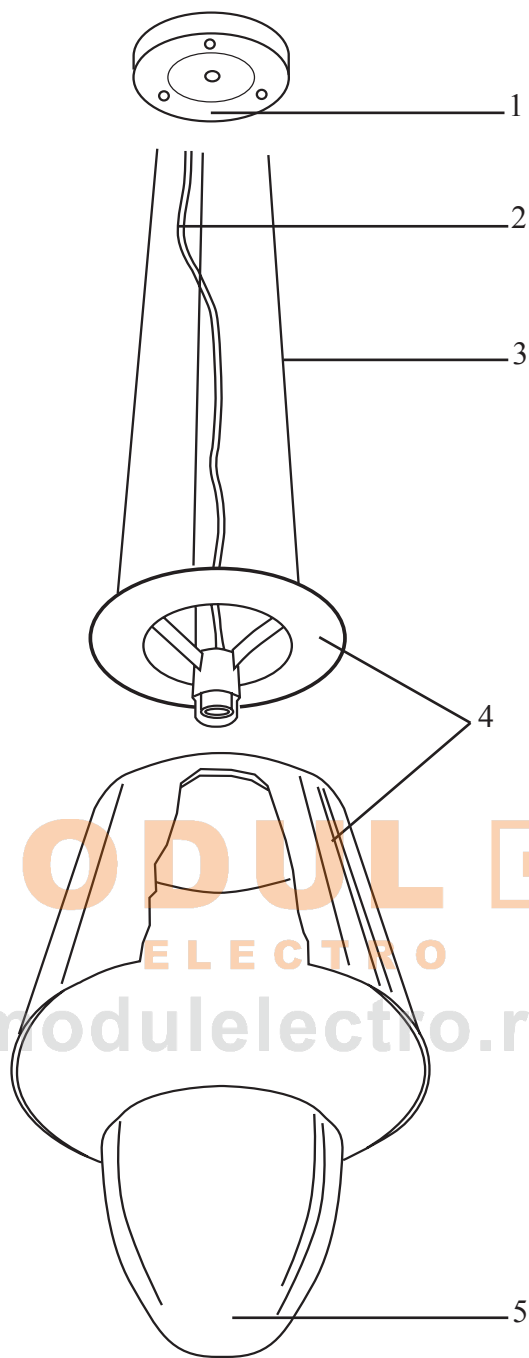

K TRIBE S2

Design Philippe Starck

1	Assieme rosone S2 ricambi :: S2 rose assembly spare parts	RF6257001
2	Cavo Sil/Fep 2x0,75 trasp. al mt. :: Sil/Fep transp. cable 2x0,75/mt.	13585
3	Cavo acciaio conf. 3 pezzi mt.4 :: Steel cable packed 3 pieces 4 mt.	06548
4	Ass. mont. P.lamp. + diff.est.allum.Arg.+supp. S2 :: L.hold. wiring ass.+alum. Arg. ext.diff.+S2 supp.	RF6257002
4	Ass. mont. P.lamp. + diff.est.allum.Bro.+supp. S2 :: L.hold. wiring ass.+alum. Bro. ext.diff.+S2 supp.	RF6257003
4	Ass. mont. P.lamp. + diff.est.traspar.+supp. S2 :: L.hold. wiring ass.+transp.ext.diff.+S2 supp.	RF6257004
5	Diffusore interno opalino K S2 :: K s2 opal internal diffuser	13797