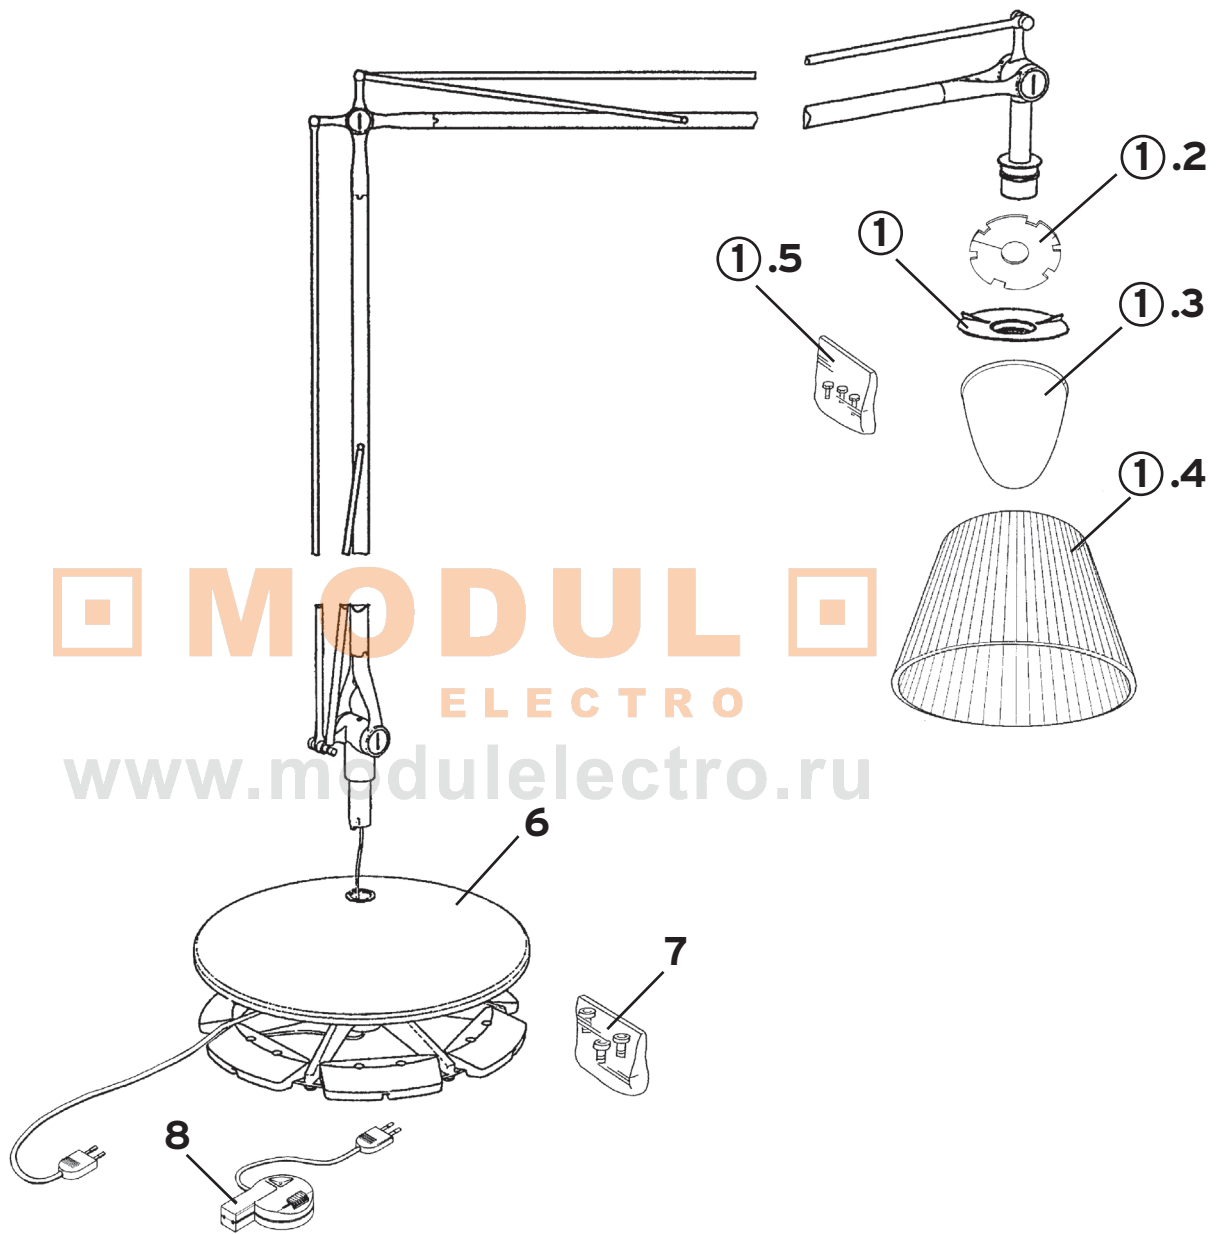

SUPERARCHIMOOD

Design Philippe Starck

1	Ass. diffusore imballato :: Packaged diffuser assembly	RF6372007
2	Schermo antipolvere :: Anti-dust screen	10277
3	Assieme diffusore acidato :: Acid-etched diffuser assembly	10442
4	Corona avorio :: Ivory crown	10023
5	Sacc. minuteria diffusore :: Bag with fixing elements for diffuser	RF6372100
6	Copertura grigia ricambi :: Grey cover - spare part	RF6372300
7	Sacc. piedini ricambi :: Bag with small floor support - spare part	RF6372200
8	Ass. Mont. El. Cl. 1 rondò Option MT 2.5 :: 1 rondò Option MT 2.5 electric wiring ass.	14057