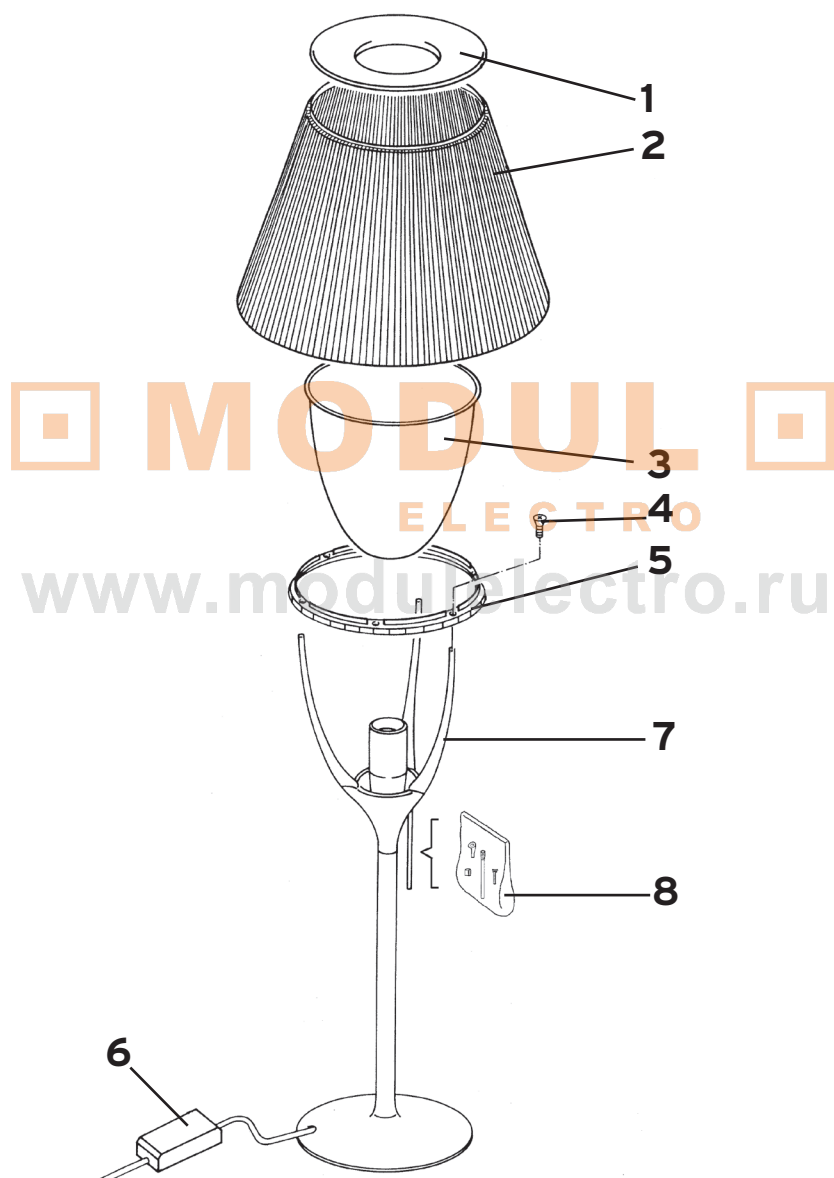

ROMEO MOON T1

Design **Philippe Starck**

1	Anello copertura T1 :: T1 Cover ring	03206
2	Corona Romeo moon S1 ricambi :: Romeo moon S1 crown change	RF6110400
3	Diffusore acidato :: Diffuser	03201
4	Sacch. minut. viti/perno Romeo :: Screws/bolts small part bag	RF6100200
5	Anello di sostegno S1/T1 :: S1/T1 Bracket ring	05369
6	Touch dimmer 230/240V 300W :: Touch dimmer 230/240V 300W	04177
7	Braccio di sostegno T1 grigio :: T1 grey support bracket	02813
8	Sacch. minuteria astina di contatto :: Screws/bolts contact rod	RF6110200