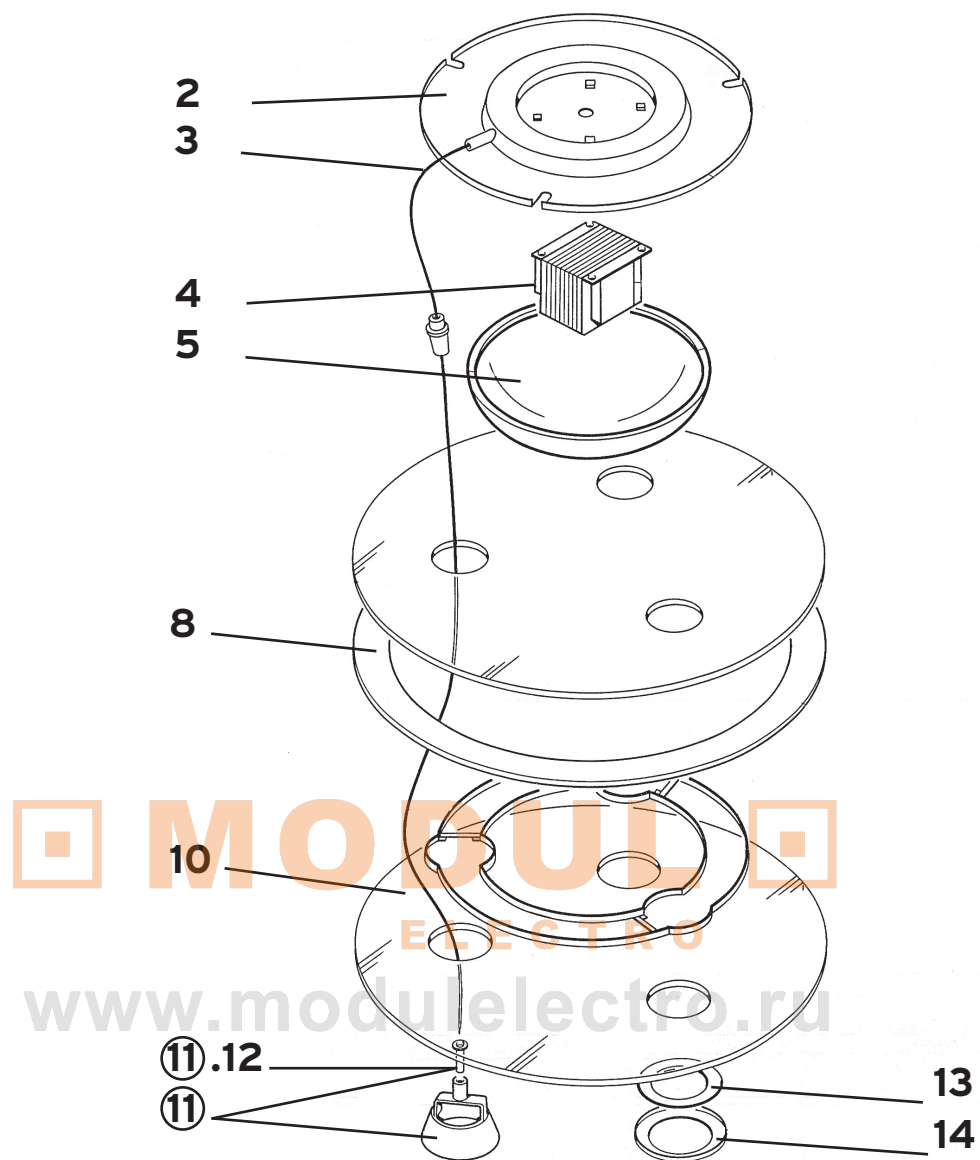

AURORA

Design P.A. King / S. Miranda

2	Attacco a muro blu :: Blue wall attachment	02668	8	Diff. plexiglass azzurro :: Blue plexiglass diff.	04858
2	Attacco a muro antrac. :: Anthrac. wall attachment	02669	8	Diff. plexiglass grigio :: Grey plexiglass diff.	04859
3	Ass. cavo sosp. blu mt. 2,5 :: 2,5 mt. blue susp. wire	04645	10	Diff. vetro inf. antr. imb. :: Inferior anthr. glass diff.	RA2160132
3	Ass. cavo sosp. antrac. mt. 2,5 :: 2,5 mt. anthrac. susp. wire	04646	11	Ass. rifl. blu c/grani e rivetto :: Blue reflector ass.	RA2160303
3	Ass. cavo sosp. blu mt. 5 :: 5 mt. blue susp. wire	04644	11	Ass. rifl. antr. c/grani e rivetto :: Anthr. reflector ass.	RA2160332
3	Ass. cavo sosp. antrac. mt. 5 :: 5 mt. anthrac. susp. wire	03512	12	Rivetto ottone D.3 x 16 :: Brass rivet D.3 x 16	06246
4	Trasform. 180VA 220/12V :: Transform. 180VA 220/12V	02616	13	Anello biadesivo per fissaggio :: Adhesive ring	05079
5	Rosone verniciato blu :: Blue ceiling rose	02617	14	Anello alluminio antr. :: Anthr. aluminum ring	01032