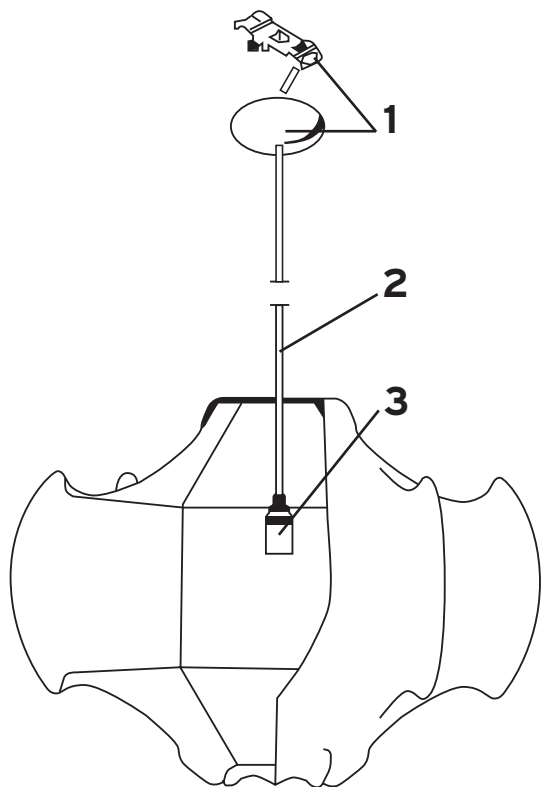

MODULO
ELECTRO
www.modulelectro.ru

VISCONTEA

Design Achille and Pier Giacomo Castiglioni

1	Ass. rosone completo :: Complete rose assembly	RA3690209
2	Cavo PVC/PVC 3x0.75 bianco al mt. :: PVC/PVC white cable 3x0.75/ mt.	13840
		RF9800200