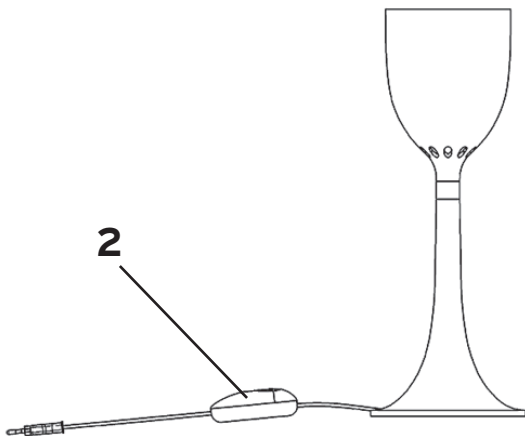

MODULO

ELECTRO

www.modulelectro.ru

MISS K T

Design **Philippe Starck**

1	Assieme diffusore trasparente :: Transparent diffuser set	RF6255001
1	Assieme diffusore blu :: Blue diffuser set	RF6255002
1	Assieme diffusore giallo :: Yellow diffuser set	RF6255003
1	Assieme diffusore rosso :: Red diffuser set	RF6255004
1	Assieme diffusore nero :: Black diffuser set	RF6255005
2	Dimmer 101 RL7234 160W 220/240V trasp. RELCO :: Dimmer 101 RL7234 160W 220/240V trasp.	11776
RELCO		09005