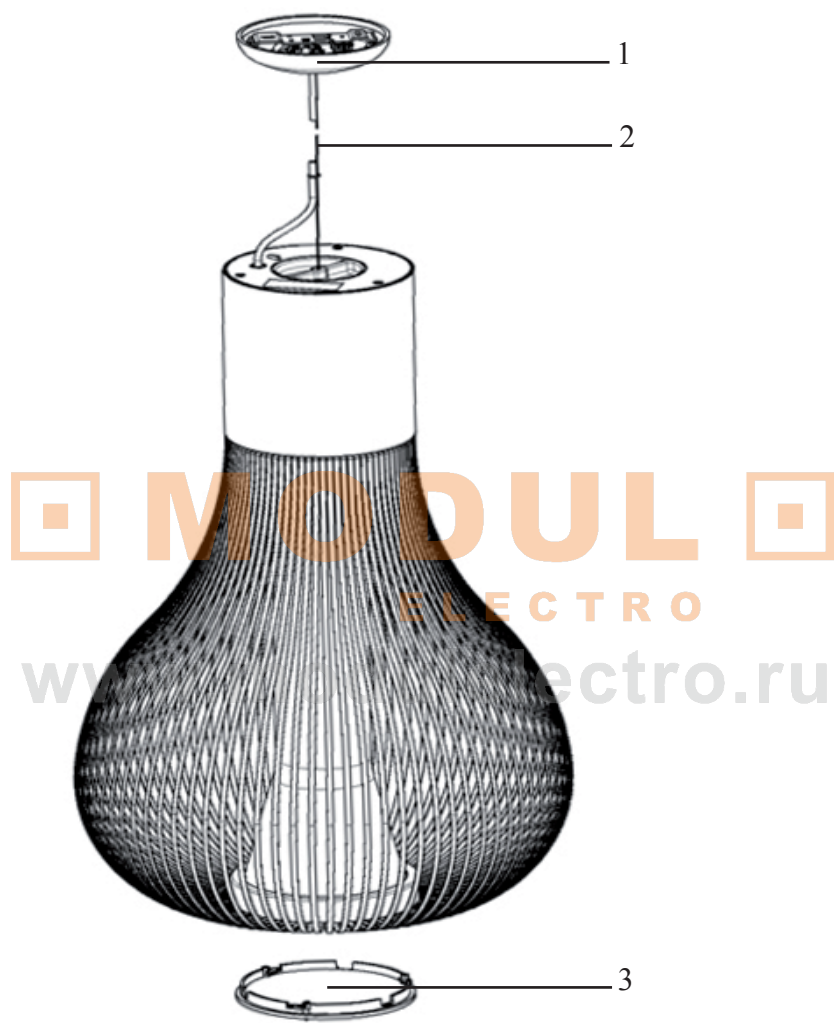

CHASEN S2

Design **Patricia Urquiola**

1	Assieme rosone completo bianco :: White rose assembly	RA3690209
1	Assieme rosone completo nero :: Black rose assembly	RA3690230
2	Cavo acciaio MT.4 19 capi :: Steel cable MT:4 19 capi	01089
3	Assieme diffusore inferiore bianco :: White diffuser assembly	RF1636009
3	Assieme diffusore inferiore N.RO :: Black diffusor assembly	RF1636030