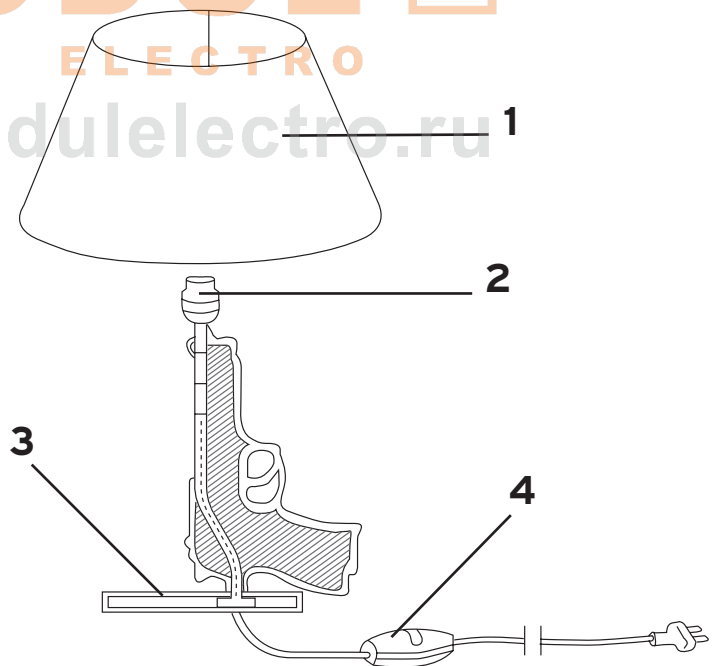

MODULO
ELECTRO
www.modulelectro.ru

1	Assieme diffusore nero Ricambi :: Black diffuser set	RF2960030
2	Portalampada E27 nero :: Black E27 lampholder	13750
3	Assieme base dorata :: Gold base set	14076
3	Assieme base oro lux lucido :: Glossy gold lux base set	15142
4	Dimmer 101 160W 220/240V nero :: Black dimmer 101 160W	09005