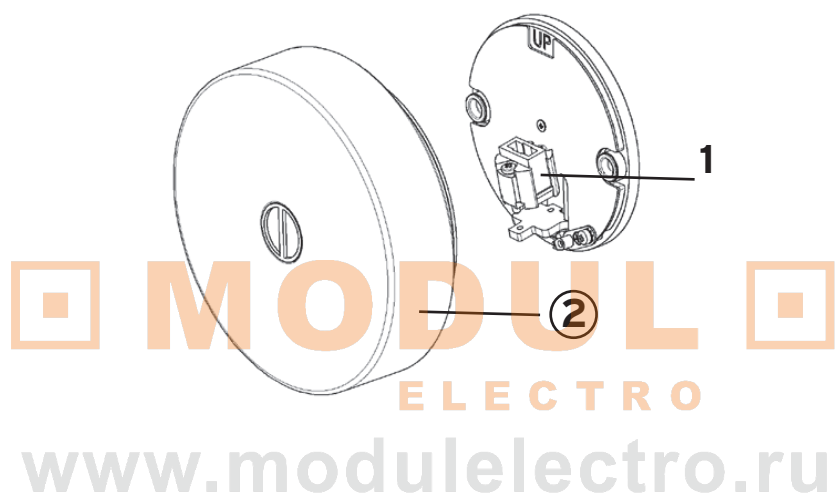

MINI BUTTON

Design **Piero Lissoni**

1	Portalampada G9 5600 :: G9 5600 lampholder	12818
2	Ass. diff. polic. opal/blu :: Opal/blue polyc. diffuser assembly	RF1491114
2	Ass. diff. polic. opal/giallo :: Opal/yellow polyc. diffuser ass.	RF1491119
2	Ass. diff. polic. opal/opale :: Opal/opal polyc. diffuser ass.	RF1491109
2	Assieme diffusore vetro :: Glass diffuser assembly	RF1490109