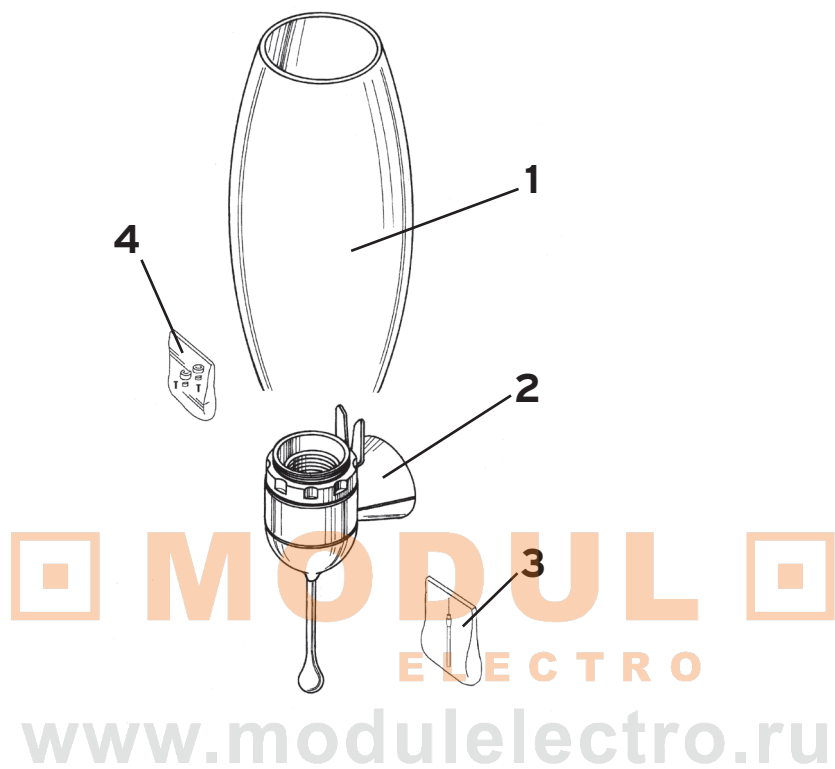

VENEZIA

Design **Matteo Thun**

1	Diffusore vetro bianco :: White glass diffuser	03217
2	Ass. p.lampada switch bianco :: White switch I holder assemb.	RAB020109
2	Ass. p.lampada switch cromo :: Chrome switch I holder	RAB020157
	assemb.	RAB006100
3	Sacchetto kit accensione :: Lighting bag kit	RAB005100