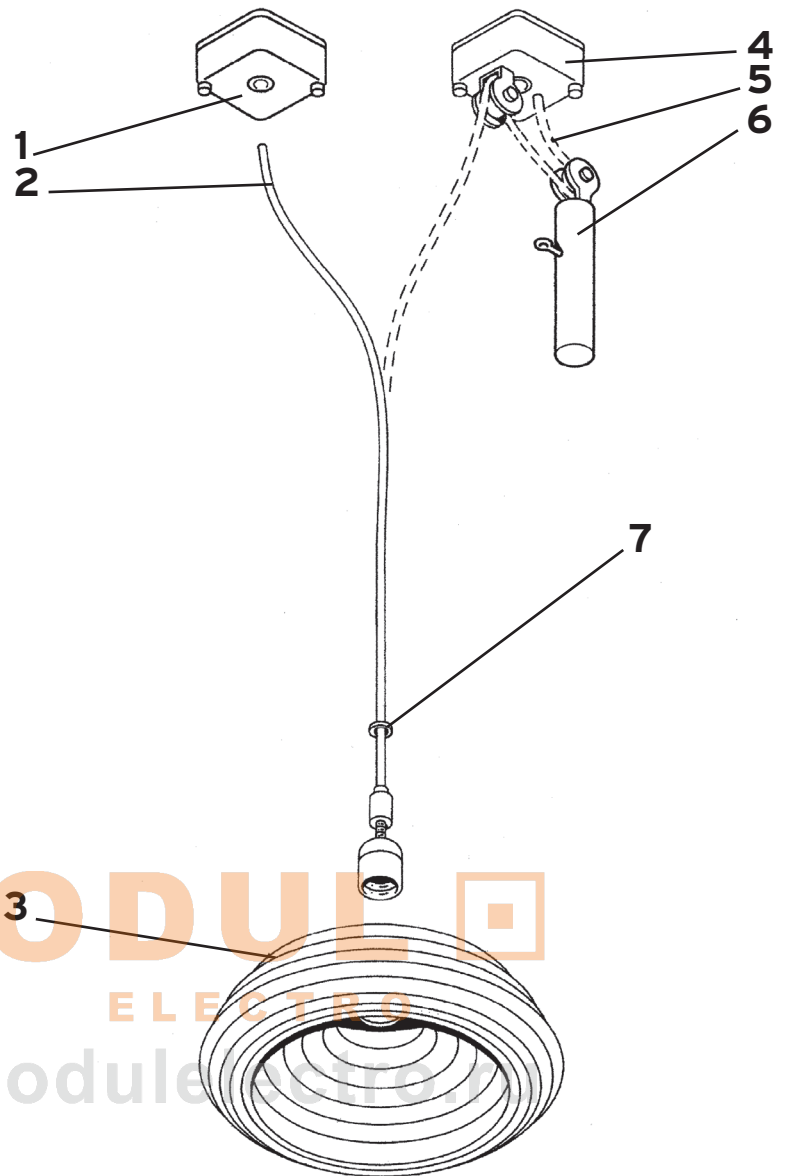

SPLÜGEN BRÄU

Design Achille and Pier Giacomo Castiglioni

1	Rosone completo :: Complete ceiling rose	RF6500109
2	Montatura elettrica metri 2.5 :: Electric wiring 2.5 mt.	04637
3	Riflettore zaponato :: Zapon-varnished reflector	00750
4	Rosone completo per contrappeso :: Complete rose for counterweight	RF6400109
5	Mont. el. mt. 4 per contrap. :: Electric wiring 4 mt. for counterweight	04638
6	Assieme contrappeso montato :: Counterweight assembly	02086
7	Raccordo :: Ring connector	06821