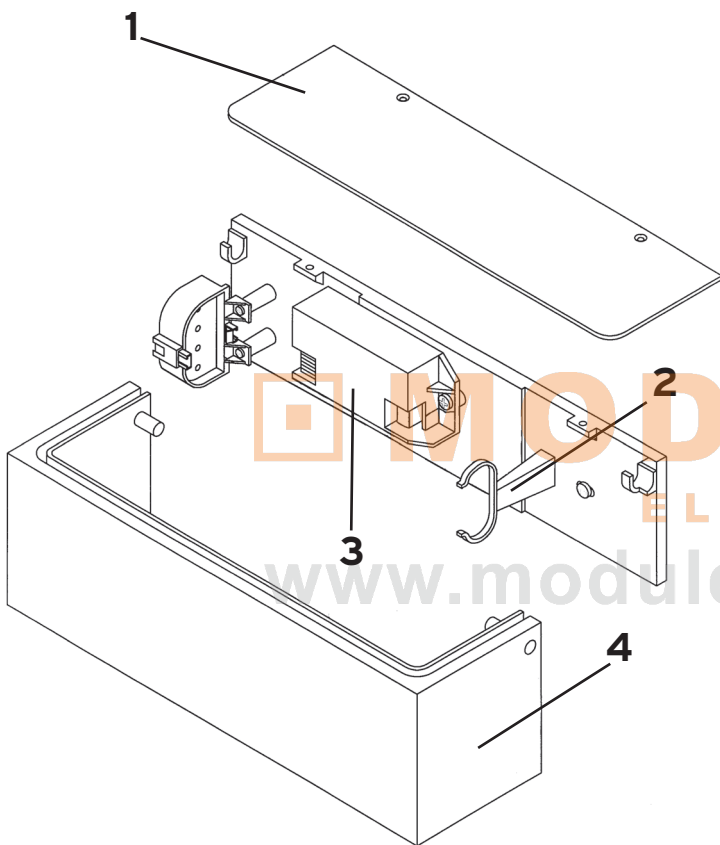

www.modulelectro.ru

ONTHEROCKS FL

Design Antonio Citterio with Toan Nguyen

1	Schermo protezione Ontherocks 1 :: Ontherocks 1 protection screen	11448
1	Schermo protezione Ontherocks 2 :: Ontherocks 2 protection screen	11447
2	Supporto lampadine :: Bulb support	11446
3	Alim. elettr. Philips Match-box 124 :: Philips Match-box 124 elec. ballast	11462
4	Ass. diff. filtro argento Ontherocks 1 :: Ontherocks 1 diff. ass. with silver filter	RF4650160
4	Ass. diff. filtro opal. Ontherocks 1 :: Ontherocks 1 diff. ass. with opal filter	RF4650171
4	Ass. diff. filtro argento Ontherocks 2 :: Ontherocks 2 diff. ass. with silver filter	RF4660160
	ter	RF4660171