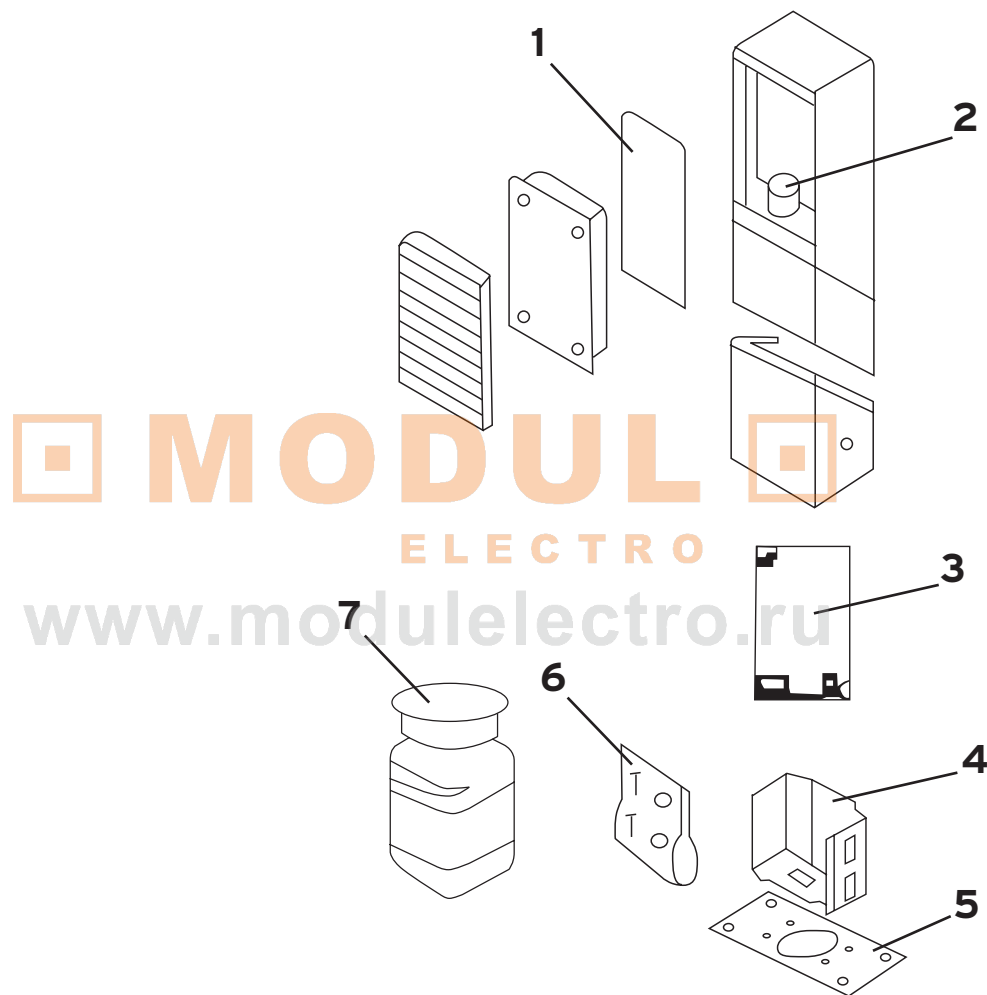

1	Guarnizione di tenuta diff./rifl. 45 :: Gasket for diffuser/reflector 45	13125
2	Portalampada G8.5 A80 Cm 50xHL 1 :: G8.5 A80 Cm 50xHL 1 lampholder	14756
2	Portalampada G8.5 A80 Cm 75xHL 2 :: G8.5 A80 Cm 75xHL 2 lampholder	14757
2	Portalampada G8.5 A80 Cm 130xHL 3 :: G8.5 A80 Cm 130xHL 3 lampholder	14758
3	Al. el. 20-60W 230/240V x HL1 :: 20-60W 230/240V for HL1 electronic supply	14866
3	Al. el. 105W 230/240V x HL2-3 :: 105W 230/240V for HL2-3 electronic supply	12773
4	Attacco parete 45 :: 45 Wall attachment	13097
5	Piastra di stabilità att. terra 45 :: Stability plate earth attachment 45	13580
6	Sacc. minuteria att.par./piastra stabilità 45 :: wall/stability plate attac. nuts and bolts bag 45	RF0045002
7	45 Kit manutenzione finitura teak :: 45 Teak finish Maintenance Kit	RF0059000