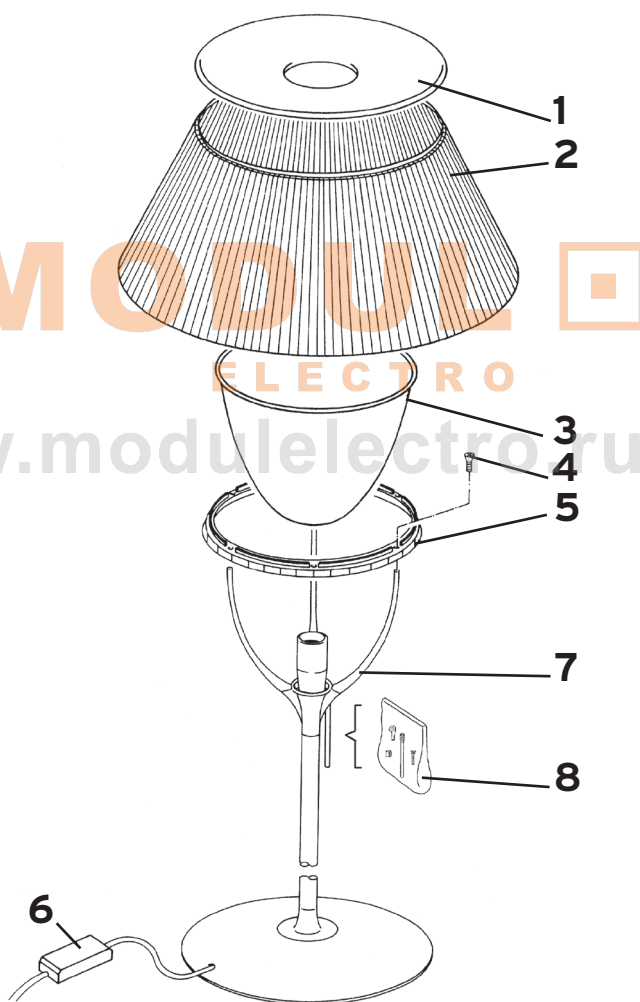

ROMEO MOON F

Design **Philippe Starck**

1	Anello copertura Romeo F/T2 :: Romeo F/T2 cover ring	03205
2	Corona Romeo Moon S2 ricambi :: Romeo Moon S2 crown - spare	RF6110300
3	Diffusore acidato :: Acid-etched diffuser	03321
4	Sacch. minut. viti/perno Romeo :: Romeo screw/bolts small parts bag	RF6100200
5	Anello di sostegno S2/T2/F :: S2/T2/F support ring	05307
6	Touch dimmer 230/240V 300W :: 230/240V 300W touch dimmer	04177
7	Braccio di sostegno F/T2 grigio :: F/T2 grey support bracket	02812
8	Sacch. minut. astina di contatto :: Contact rod small parts bag	RF6110100