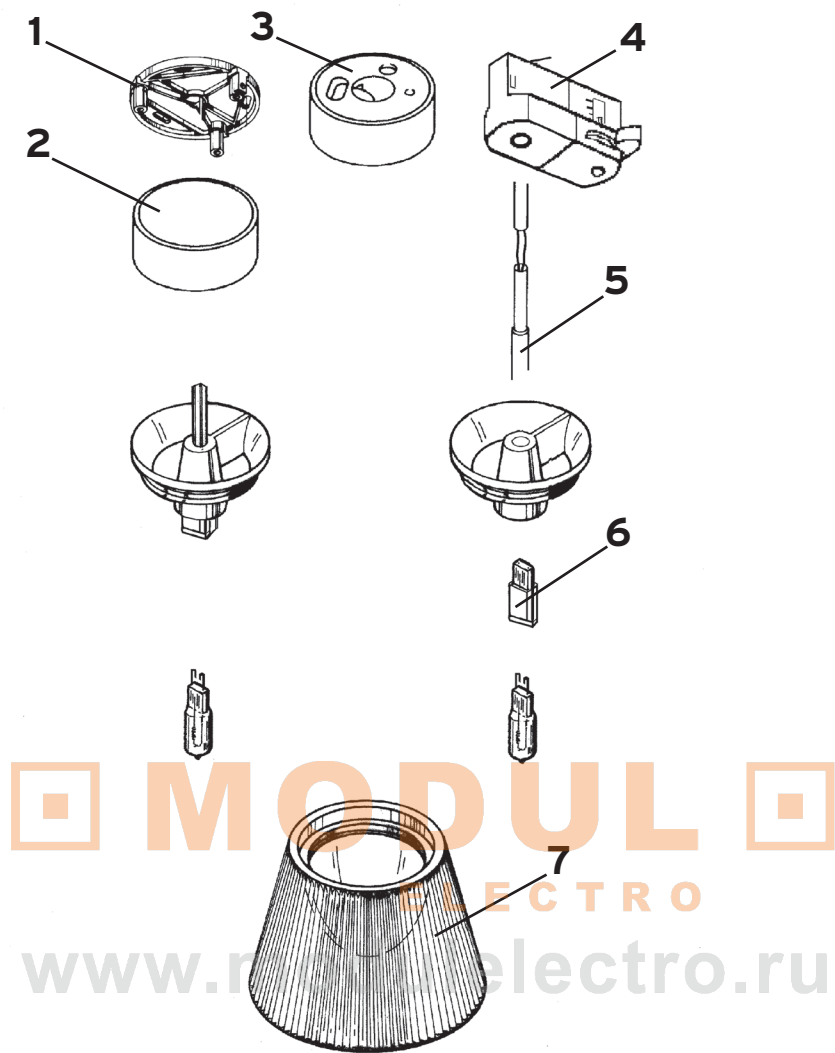

ROMEO BABE G9 W-C-S-K-SOFT

Design Philippe Starck

1	Att. a muro base S/K/Soft :: S/K/Soft base wall mount	05583	6	Portalamпада G9 ceramico :: Ceramics G9 lampholder	14050
1	Att. a muro base C :: C base wall mount	10905	7	Assieme diffusore vetro :: Glass diffuser assembly	RF6120100
1	Att. a muro base W :: W base wall mount	10928	7	Ass. diffusore Soft colore vecchio :: Soft old color diffuser assembly	RF6120207
1	Att. a muro base W :: W base wall mount	06027	bly		RF6120407
2	Rosone S/K/Soft :: S/K/Soft rose	12720	7	Ass. diffusore Soft colore nuovo :: Soft new color diffuser assembly	RF6120300
2	Rosone C :: C rose	12715	7	Assieme diffusore K trasparente :: Transparent K diffuser assembly	RF6120314
2	Rosone W :: W rose	RF3350300	7	Assieme diffusore K blu :: Blue K diffuser assembly	RF6120319
3	Ass. rosone (per decentramento) :: Rose assembly	13157	7	Assieme diffusore K giallo :: Yellow K diffuser assembly	RF6120335
4	Multi adattatore nero :: Black multi adapt.	13585	7	Assieme diffusore K rosso :: Red K diffuser assembly