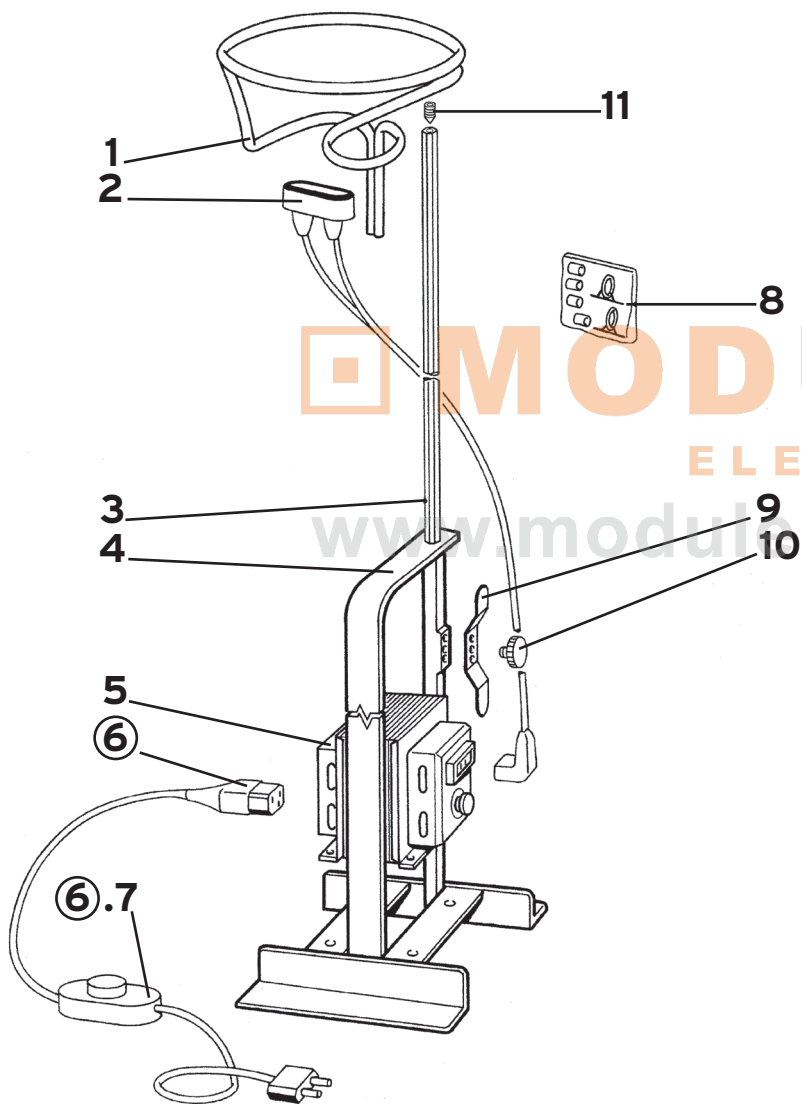

MODULO
ELECTRO
www.modul-electro.ru

TOIO

Design Achille and Pier Giacomo Castiglioni

1	Gabb. ottone nichelato :: Nickel-plated brass little cage	02774	6	Mont. el. con interruttore :: Electric wiring with switch	04631
2	Mont. el. trasf./faretto :: Elect. wiring transf/to bulb	02775	7	Interruttore art. D/661 nero :: Black switch D/661	04392
3	Asta :: Stem	02579	8	Gruppo anelli passafilo :: Wires loop assembly	RF7600100
4	Base bianca :: White base	02580	9	Supporto avvolgicavo nichel :: Cable winder support	06730
4	Base nera :: Black base	02581	10	Manopola maschio nichel :: Nickel tap grip	06732
4	Base rossa :: Red base	03399	11	Vite st M4x8 inox :: Screw M4x8 inox	06749