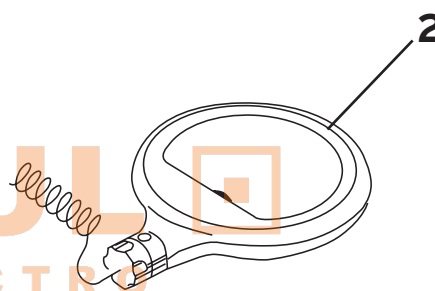

MODULO
ELECTRO
www.modulelectro.ru

1	Assieme rosone :: Rose assembly	RF3420100
2	Assieme testa Luxmaster C :: Luxmaster C head assembly	RF3420200
2	Assieme testa Luxmaster C1 :: Luxmaster C1 head assembly	RF3420300
2	Assieme testa Luxmaster W :: Luxmaster W head assembly	RF3420400