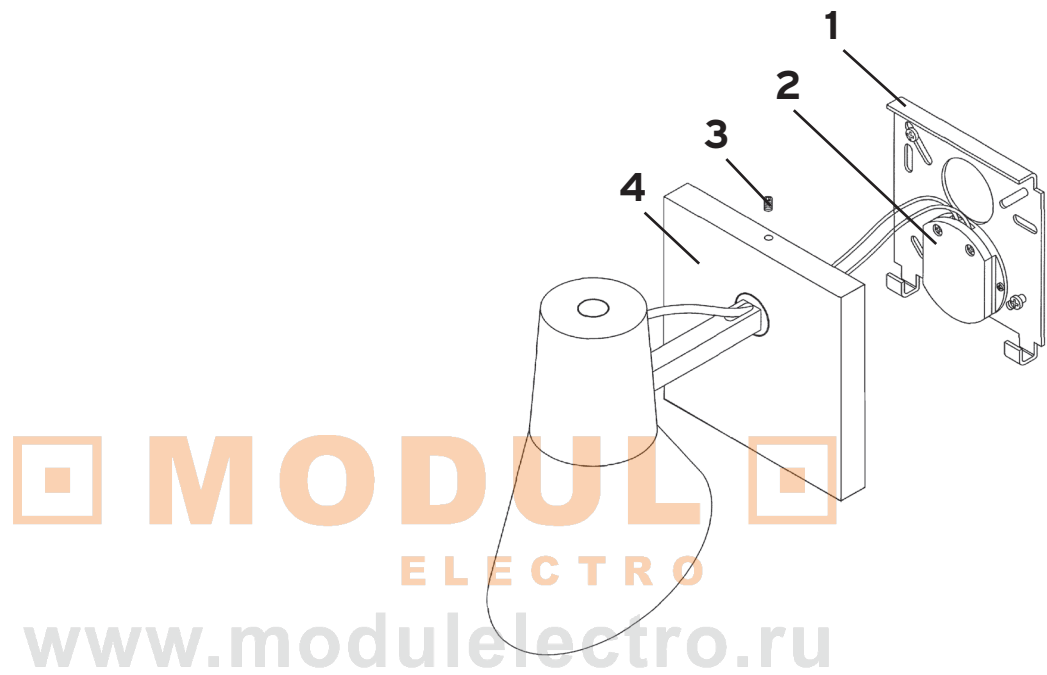

KELVIN W

Design **Antonio Citterio** with Toan Nguyen

1	Attacco a muro zincato :: Galvanized wall fitting	13618
2	Assieme D.I.S.S. ricambi :: Set D.I.S.S. (Double Insulation Safety System) spare parts	RAB038100
3	Vite ST M4x6 inox :: ST M4x6 inox screw	06385
4	Rosone lucidato zaponato :: Polished, zapon-varnished rose	13621
4	Rosone nero :: Black rose	15060