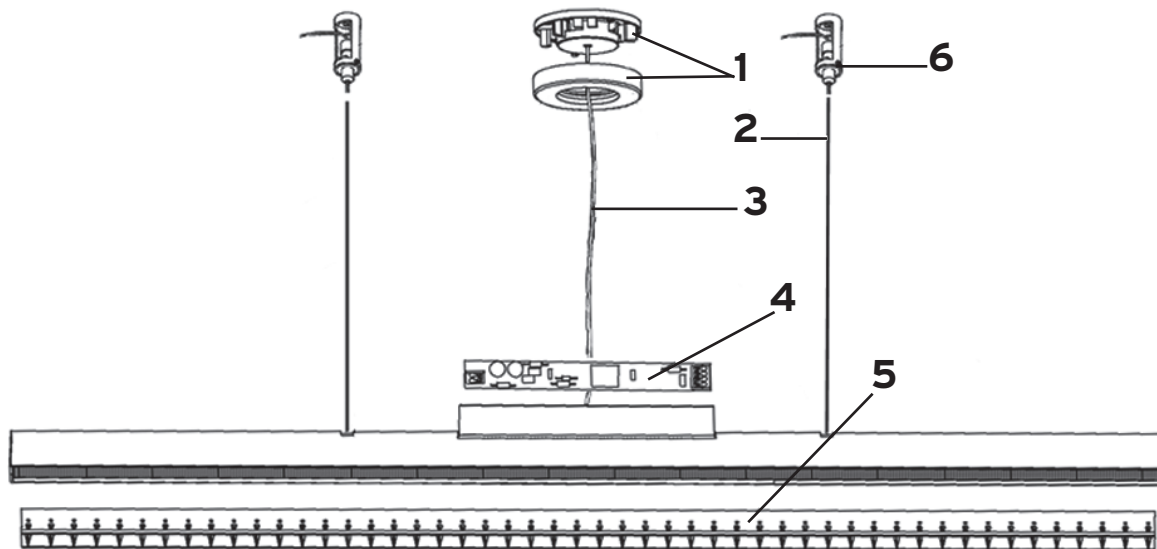

KELVIN S2 ECO T5

Design **Antonio Citterio** with Toan Nguyen

MODULO
ELECTRO
www.modulelectro.ru

1	Assieme rosone S ECO - ricambi :: S ECO rose ass. - spare	RF3290100
2	Cavo acc. mt 4.0 capi :: Steel cable 4 mt. capi	01089
3	Cavo FEP/PVC 2x0,75 trasp. al mt. :: Transp. FEP/PVC cable 2x0,75/	04060
mt		14523
4	Al. EL. PCI/54 T5 220/240V :: PCI/54 T5 220/240V El. supply	14507
5	Ass. ottica darklight S2 ECO T5 :: Darklight S2 ECO T5 assembly	RF3350200