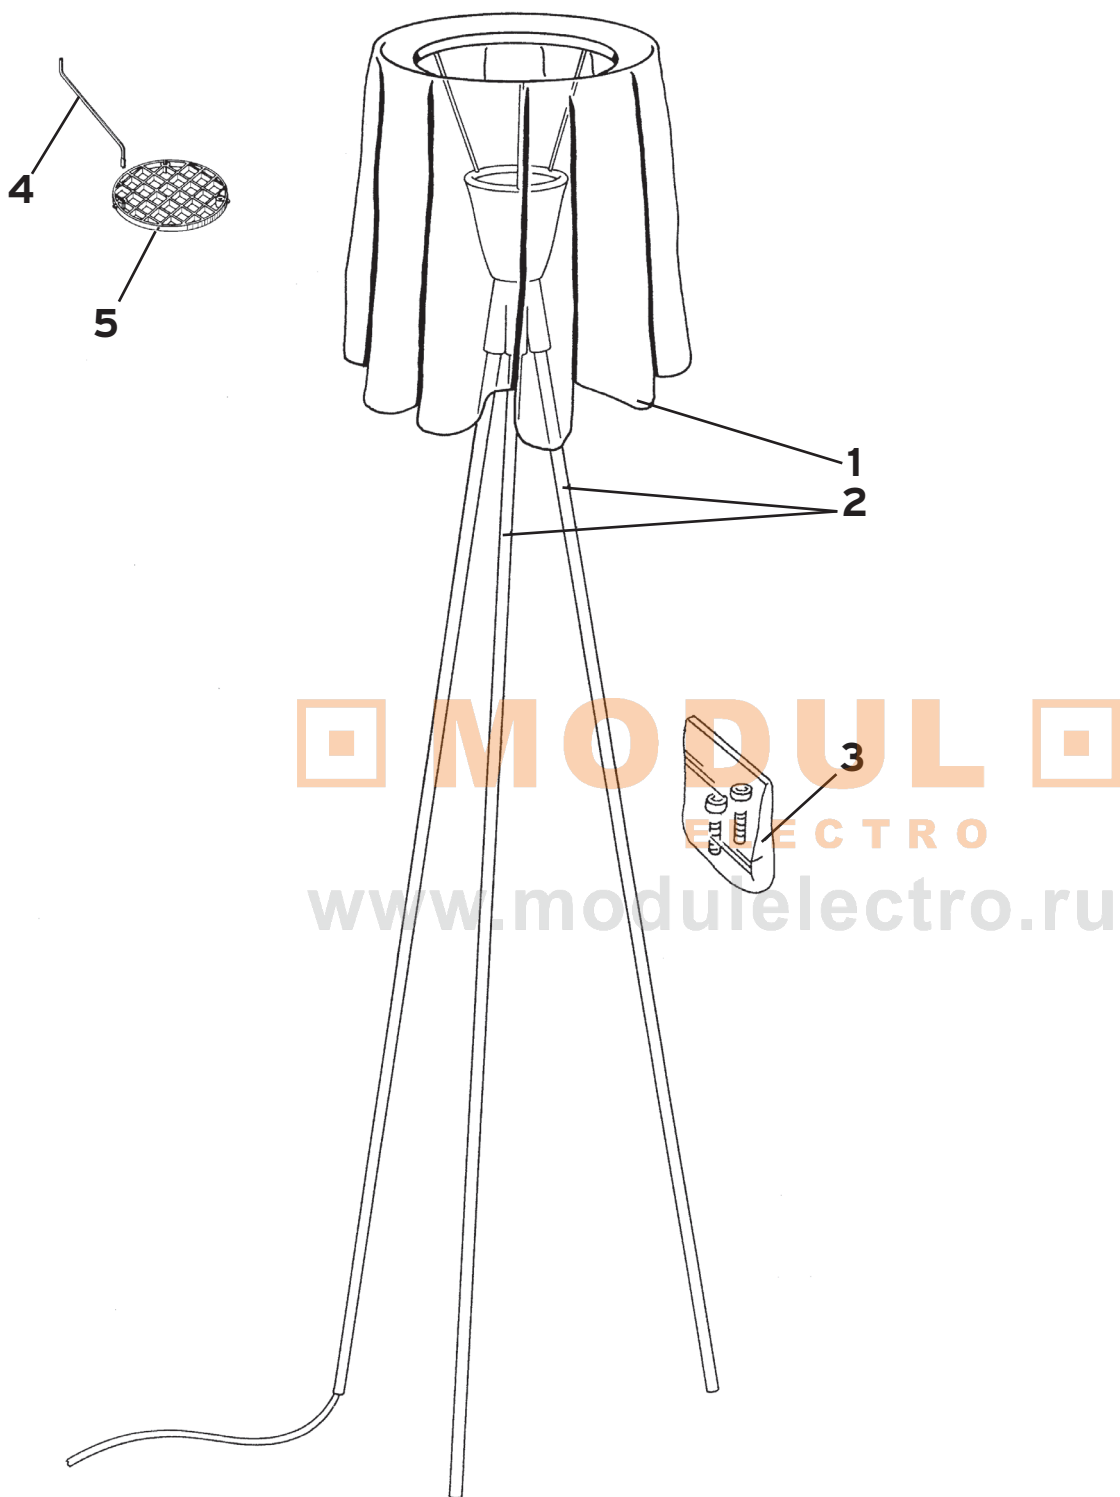

MODULO
ELECTRO
www.modulelectro.ru

ROSY ANGELIS

Design Philippe Starck

1	Diffusore completo :: Complete diffuser	RF6162009
2	Gamba conificata grigia :: Conical grey leg	02787
2	Gamba conificata rosso mogano :: Conical mahogany leg	02788
3	Sacchetto accessori aste :: Stems accessories bag	RF6160200
4	Astina :: Stem	02179
5	Ghiera protezione :: Protection grid	05251