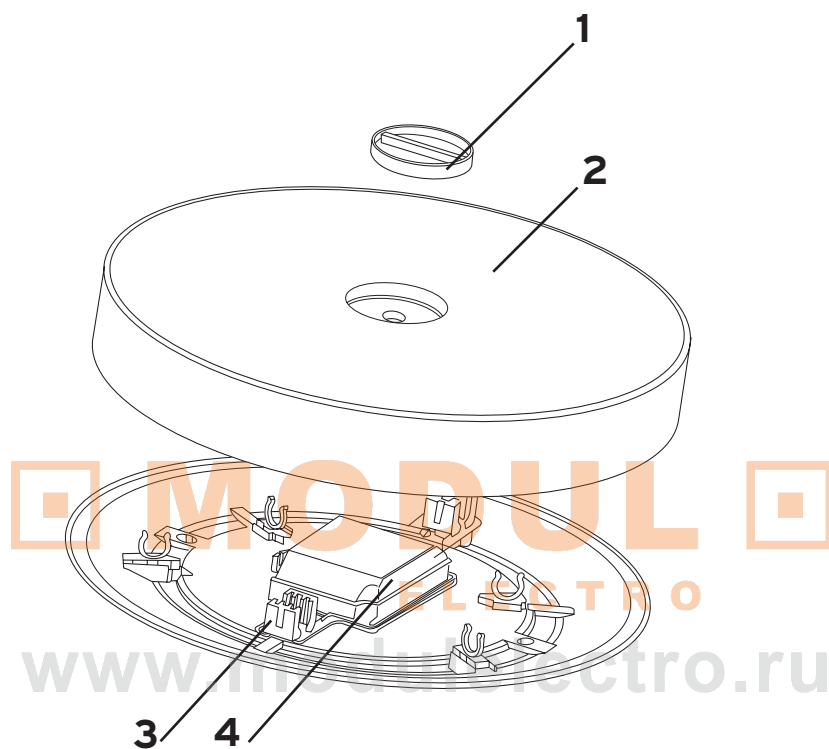

BUTTON

Design Piero Lissoni

1	Ass. bussola diffusore ricambi :: Diff. blocking cap assembly	RF3180100
2	Diffusore policarbonato :: Polycarbonate diffuser	12609
3	Portalampada 190V :: 190V lampholder	10722
4	Al.El. Osram QT-M 2x26/32W 230/240V :: Osram QT-M 2x26/32W 230/240V electronic power unit	12603