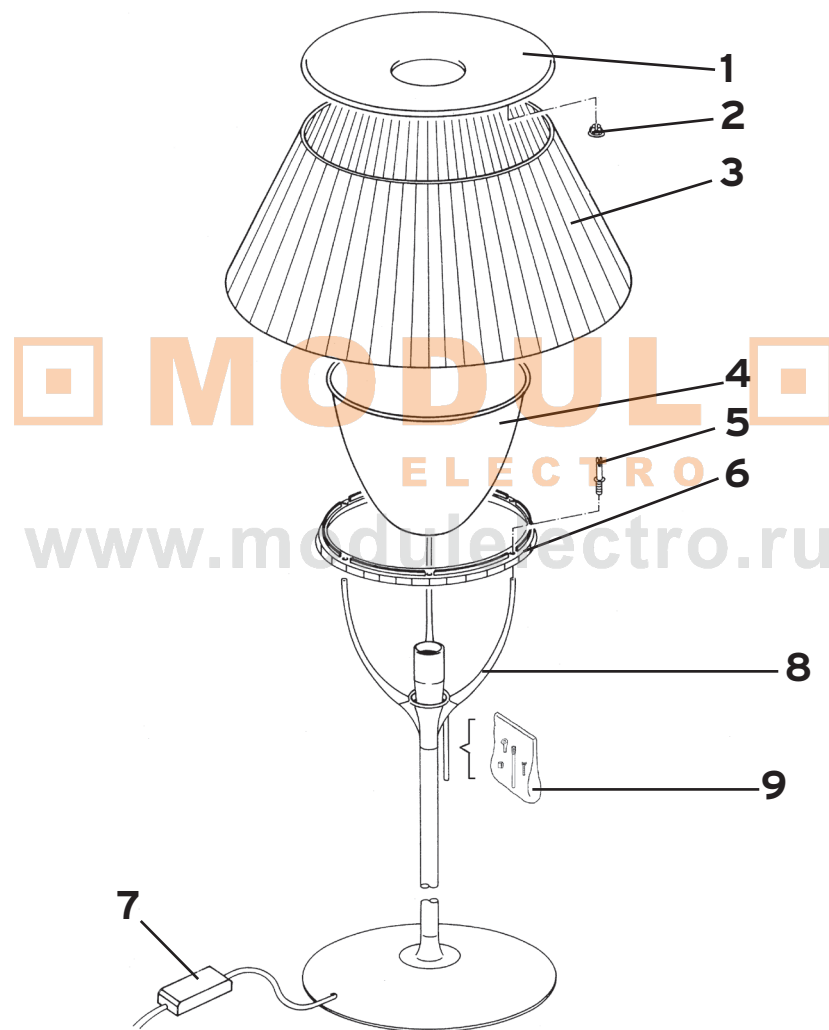

ROMEO SOFT T2

Design Philippe Starck

1	Anello copertura Romeo Soft F/T2 :: Romeo Soft F/T2 cover ring	03204
2	Ass. Sacch. tappi copert. anello :: Cover ring spins set	RF6100100
3	Corona avorio :: Ivory crown	05274
4	Diffusore acidato :: Diffuser	03321
5	Sacch. minut. viti/perno Romeo :: Screws/bolts small part bag	RF6100200
6	Anello di sostegno S2/T2/F :: S2/T2/F Bracket ring	05307
7	Touch dimmer 230/240V 300W :: Touch dimmer 230/240V 300W	04177
8	Braccio di sostegno F/T2 grigio :: F/T2 grey support bracket	02812
9	Sacch. minuteria astina di contatto :: Screws/bolts contact rod	RF6110100