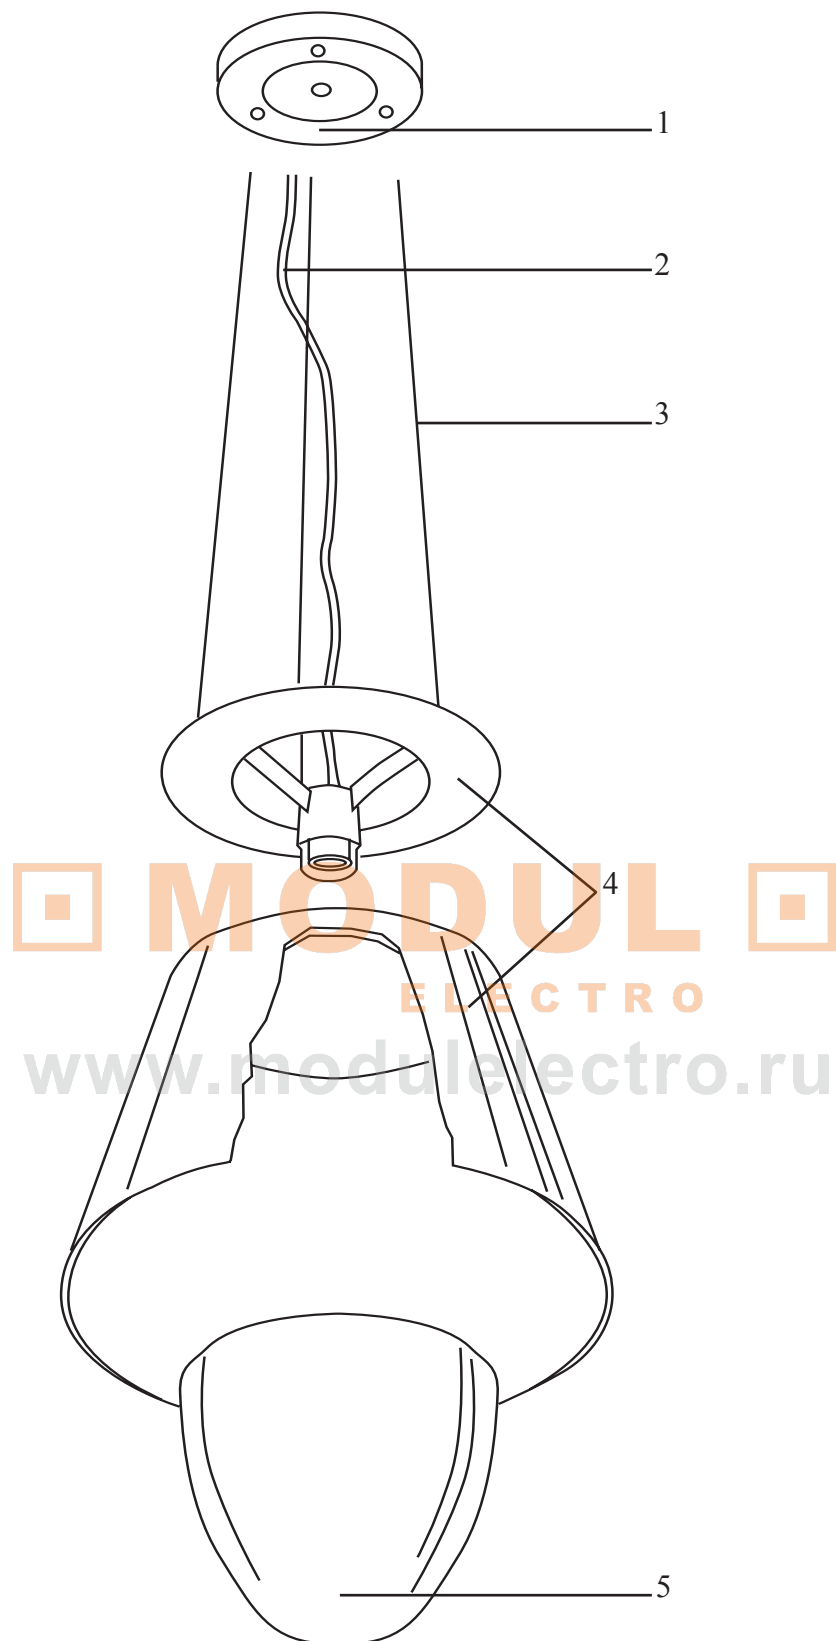

K TRIBE S3

Design Philippe Starck

1	Assieme rosone S3 ricambi :: S3 rose assembly spare parts	RF6258001
2	Cavo Sil/Fep 2x0,75 trasp. al mt. :: Sil/Fep transp. cable 2x0,75/mt.	13585
3	Cavo acciaio conf. 3 pezzi mt.4 :: Steel cable packed 3 pieces 4 mt.	06548
4	Ass. mont. P.lamp. + diff.est.allum.Arg.+supp. S3 :: L.hold. wiring ass.+alum. Arg. ext.diff.+S3 supp.	RF6258002
4	Ass. mont. P.lamp. + diff.est.allum.Bro.+supp. S3 :: L.hold. wiring ass.+alum. Bro. ext.diff.+S3 supp.	RF6258003
4	Ass. mont. P.lamp. + diff.est.traspar.+supp. S3 :: L.hold. wiring ass.+transp.ext.diff.+S3 supp.	RF6258004
5	Diffusore interno opalino K S3 :: K S3 opal internal diffuser	13806