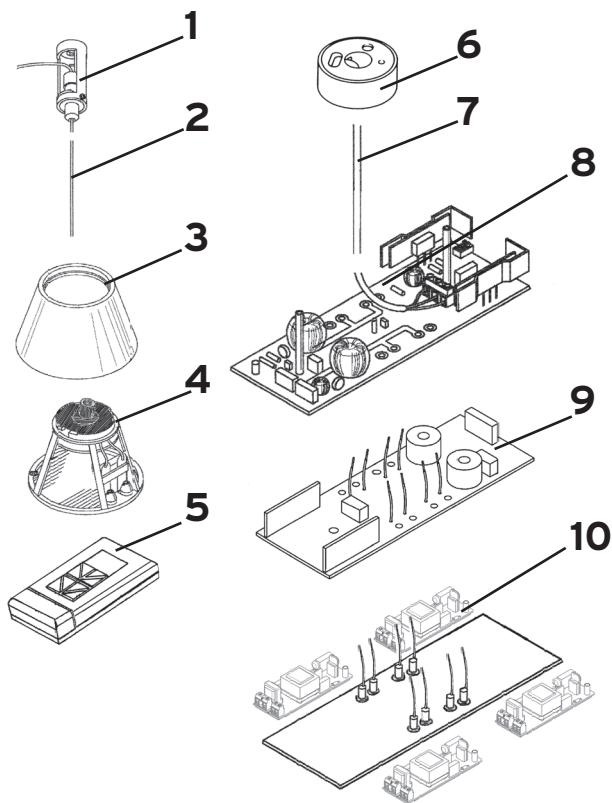

MODULO
ELECTRO
www.modulelectro.ru

1	Assieme sistema sospensione :: Suspension system assembly	RF3350200
2	Cavo acciaio mt.4 19 capi :: Steel cable mt.4 19 capi	01089
3	Diffusore vetro bianco tipo nuovo :: New type white glass diffuser	10861
4	Assieme supporto faretto T.N. apc :: Bulb support set N.T.	12737
5	Trasmettitore TX 4 canali x dimming x T.V. :: TX 4 channels transmitter x dimming	04372
6	Assieme rosone :: Rose assembly	RF3350300
7	Cavo fep/pvc 2x0,75 al mt. :: Fep/pvc 2x0,75 elect. cable a mt.	04060
8	Convert. 230/12V 300W dimmerabile x T.V. :: 230/12V 300W dimmerable converter x O.T.	04338
8	Convert. 230/12V 300W dimmerabile solo parete :: 230/12V 300W dimmerable converter only from a wall device	08961
9	Lastra 8 intermedia convert. 230/12V :: 230/12V converter intermediate Lastra 8	RF3360001
9	Lastra 8 intermedia convert. 240/12V :: 240/12V converter intermediate Lastra 8	RF3360002
9	Lastra 6 intermedia convert. 230/12V :: 230/12V converter intermediate Lastra 6	RF3360003
9	Lastra 6 intermedia convert. 240/12V :: 240/12V converter intermediate Lastra 6	RF3360004
10	Scheda AL. EL. Vossloh 12836 240V x nuova :: Vossloh El. Power pack board 12836 240V x new	12836