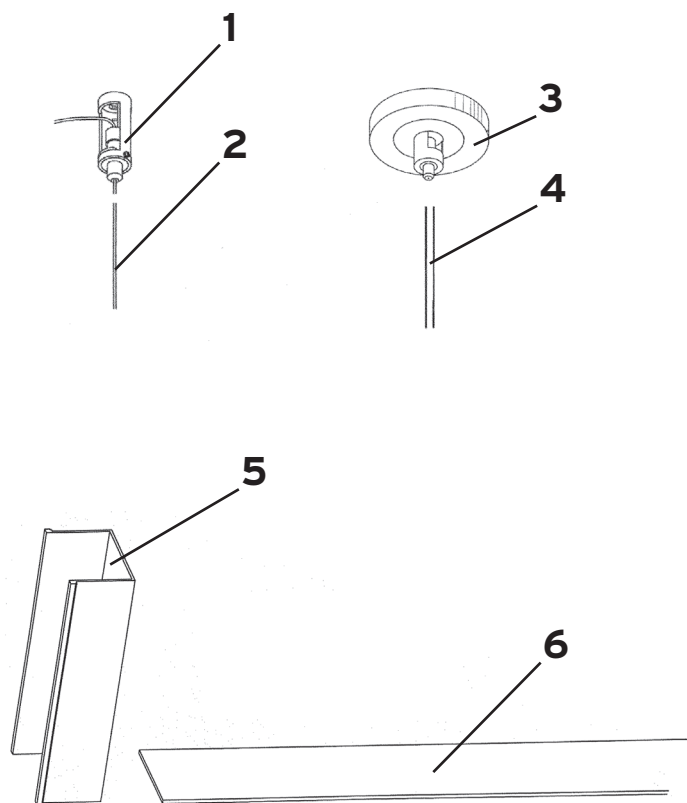

H-BEAM

Design **Antonio Citterio** and **Oliver Löw**

MODULO
ELECTRO
www.modulelectro.ru

1	Ass. sistema sospensione :: Suspension system	RF3350200
2	Cavo acciaio mt. 4 19 capi :: Steel cable mt 4 19 capi	01089
3	Assieme rosone Beam nuovo :: New Beam rose assembly	RF0650100
4	Cavo pvc/pvc trasp. 3x0,75 al mt. :: Pvc/pvc cable 3x0,75/mt.	09463
5	Ass. testata di chiusura H-Beam zapp. :: Closing end H-Beam	09439
6	Vetro diff. S1 ricambi :: Glass diffuser H-Beam S1	RF0624009
6	Vetro diff. S2 ricambi :: Glass diffuser H-Beam S2	RF0629009
6	Vetro diff. S3 ricambi :: Glass diffuser H-Beam S3	RF0634009
6	Vetro diff. S4 ricambi :: Glass diffuser H-Beam S4	RF0639009