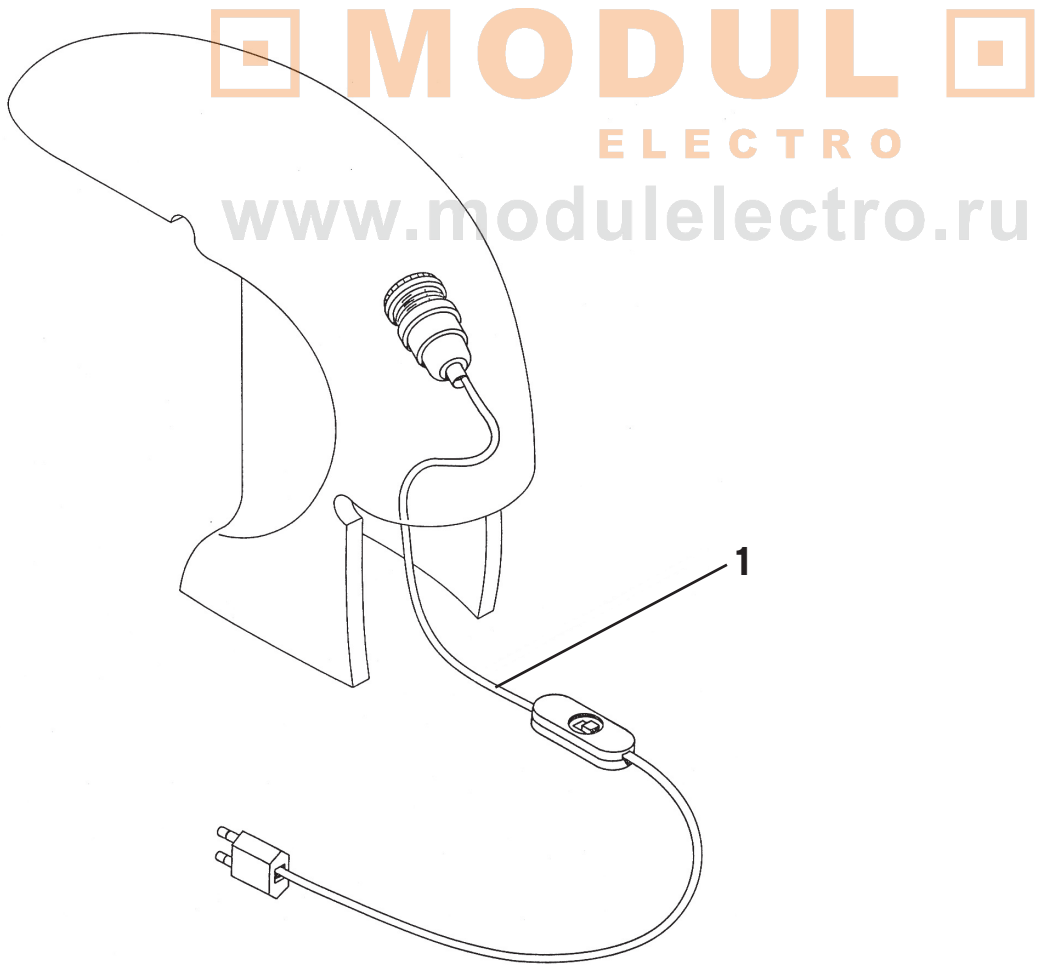

BIAGIO

Design **Tobia Scarpa**

1

Montatura elettrica :: Electric wiring

04727