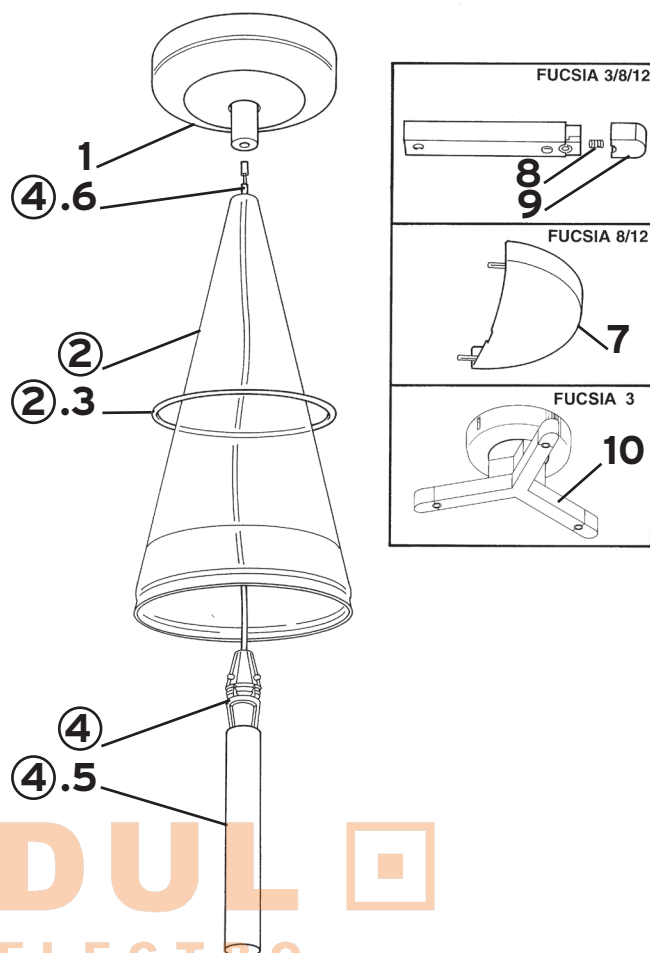

FUCSIA

Design Achille Castiglioni

MODULO
ELECTRO
www.modulelectro.ru

1	Ass. rosone Fucsia 1 :: Fucsia 1 rose assembly	06121
2	Assieme diffusore :: Diffuser assembly	RF2410100
3	Anello OR :: OR ring	05290
4	Assieme portalamпада mt. 3 :: Lampholder assembly 3 mt.	04710
4	Assieme portalamпада mt. 5 :: Lampholder assembly 5 mt.	RF2410200
5	Stelo portalamпада bianco :: White stem lampholder	02792
6	Cavo FEP/PVC 2X0,75 al mt. :: FEP/PVC 2X0,75 elec. cable	04060
7	Tappo rosone 8/12 bianco :: White rose cover 8/12	05976
8	Vite st. M6x10 :: Screw M6x10	05801
9	Copertura 3/8/12 bianco :: White cover 3/8/12	05975
10	Ass. rosone Fucsia 3 :: Fucsia 3 rose assembly	03021