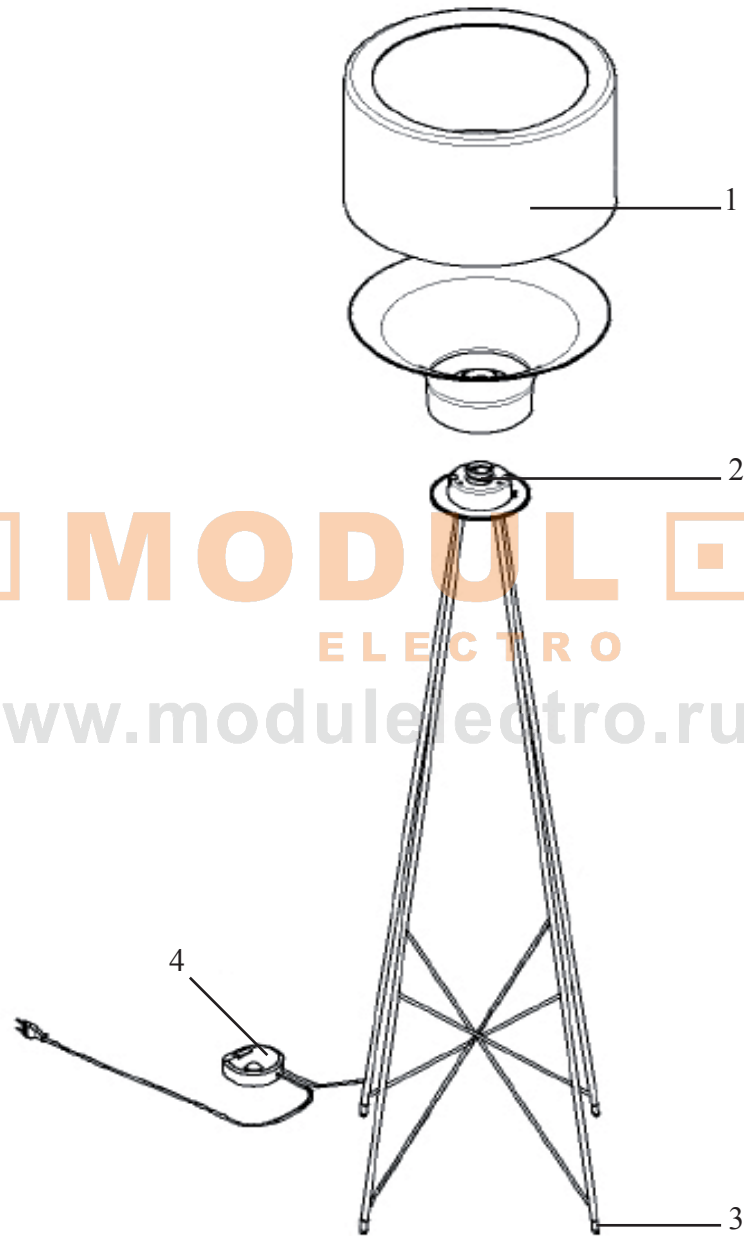

RAY F2

Design **Rodolfo Dordoni**

MODULO
ELECTRO
www.modulelectro.ru

1	Diffusore F2-S vetro grigio :: Grey glass diffuserF2-S	15851
1	Diffusore F2-S alluminio nero lucido :: Polished black allum.diffuser F2-S	16082
1	Diffusore F2-S alluminio bianco lucido :: Polished white all.diffuser F2-S	16083
2	Portalampane E27 620 porcellana :: Porcelain lampholder E27 620	04487
3	Piedino pvc trasparente :: Stem trasparent pvc	16144
4	Dimmer Rondò 500w 240V nero :: 500W 240Vrondò black dimmer	03999