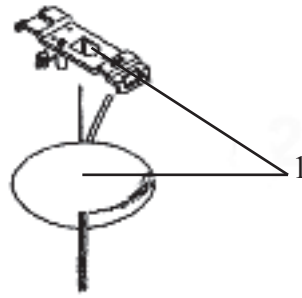

MODULO
ELECTRO
www.modulelectro.ru

SKYGARDEN 1

Design Marcel Wanders

1	Assieme rosone :: Rose assembly	RA3690209
2	Assieme diffusore imballato :: Packaged assembly diffuser	RF6410100