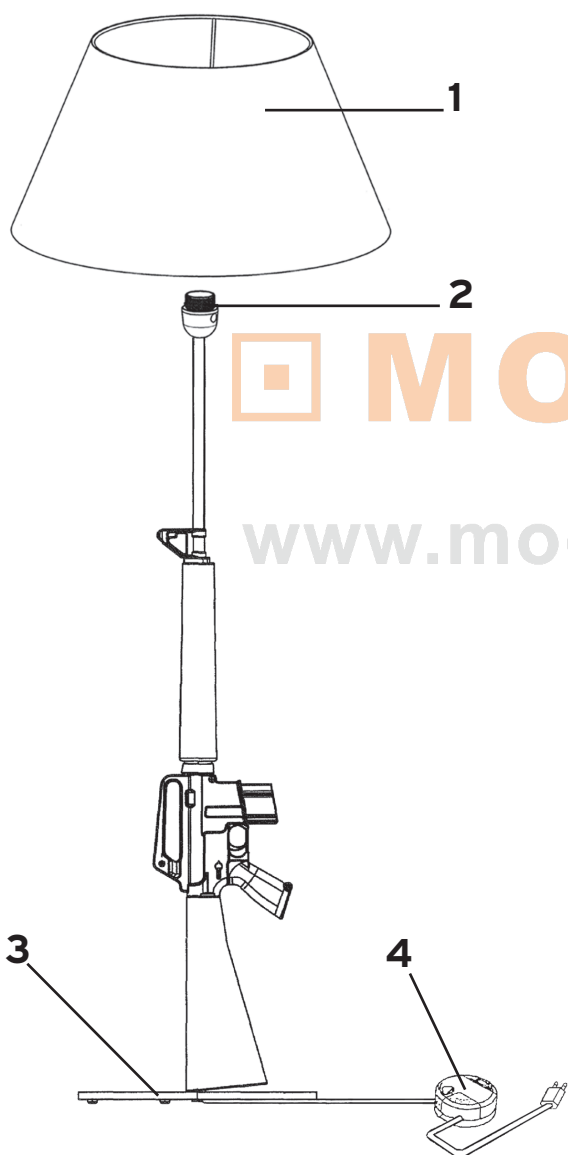

MODULO
ELECTRO
www.modulelectro.ru

LOUNGE GUN

Design Philippe Starck

1	Assieme diffusore nero ricambi :: Black diffuser set	RF2965030
2	Portalampada E27 nero :: Black E27 lampholder	13750
3	Base dorata :: Gold base	13952
3	Base oro lux lucido :: Glossy gold lux base set	15156
4	Dimmer rondò 500W 220/240V nero :: 500W 220/240V rondò black dim-	03999

mer