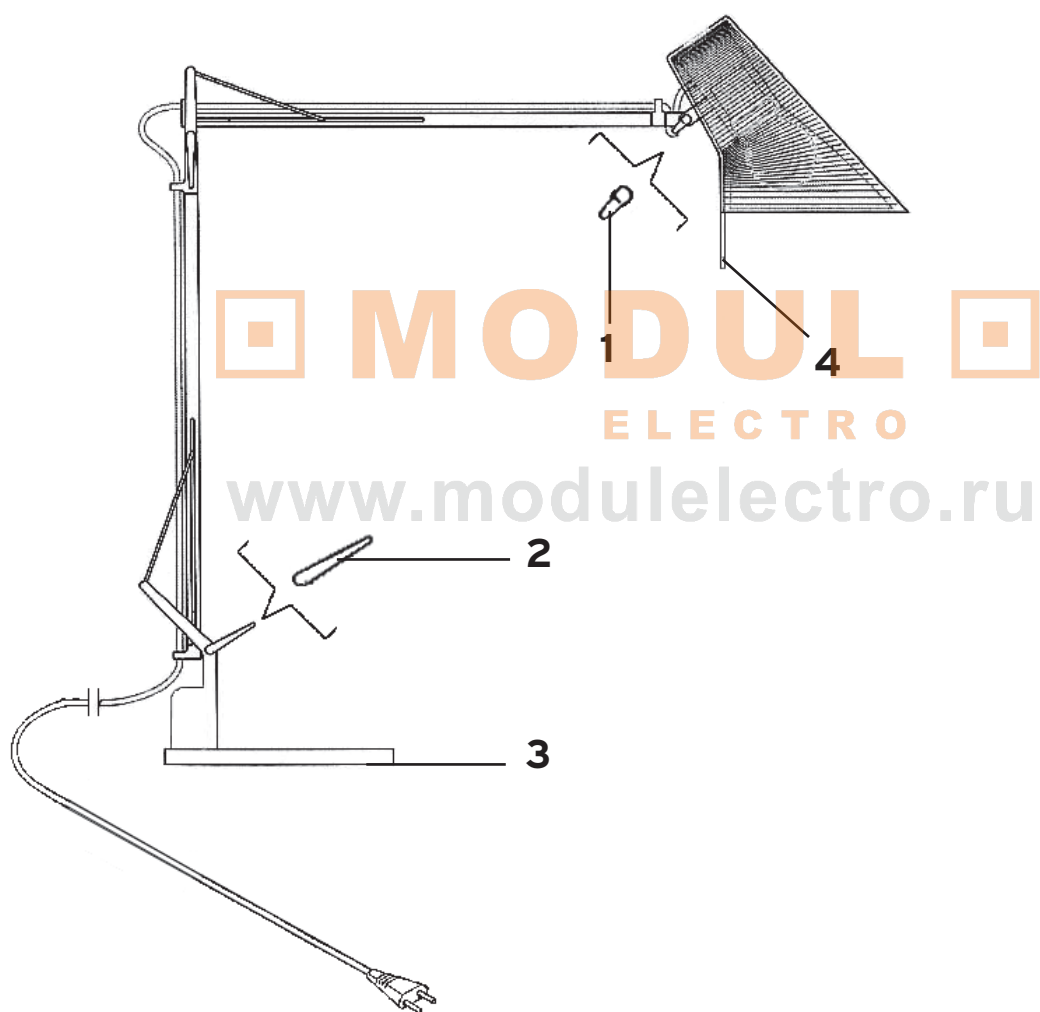

KELVIN T ADJUSTABLE HL-ECO

Design **Antonio Citterio** with Toan Nguyen

1	Manopola testa all. lucido :: Polished alu. head knob	11968
1	Manopola testa nero :: Black head knob	14843
2	Manopola struttura all. lucido :: Polished alu. structure knob	11929
2	Manopola struttura nero :: Black structure knob	15052
3	Base imballata HL nero :: Black HL packaged base	RF3228030
3	Base imballata HL all. lucido :: Polished alu. HL packaged base	RF3228050
3	Base imballata ECO (ferro) nero :: Black (iron) ECO packaged	RF3289030
base		RF3289050
3	Base imb. ECO (ferro) all. luc. :: Pol. alu. (iron) ECO packaged base	12430
4	Astina testa T.N. all. lucido :: Polis. alu. N.T. head little handle	15263