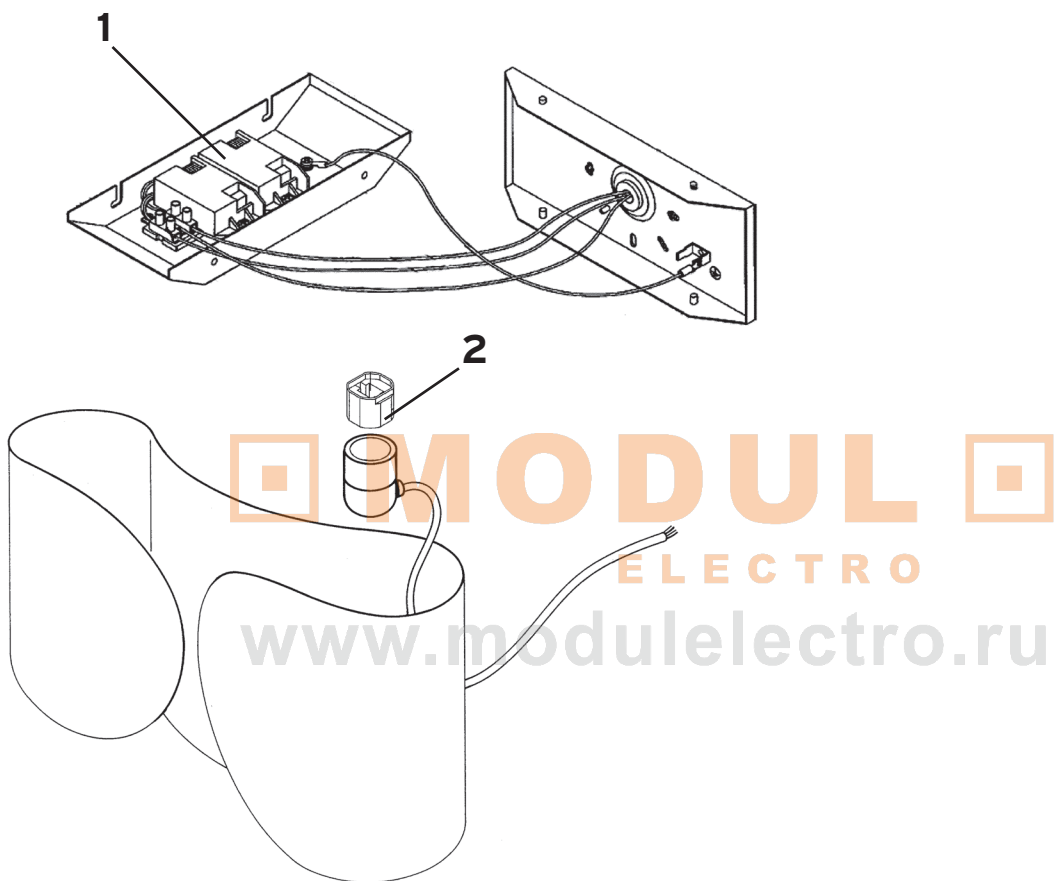

FOGLIO FL 26W

Design **Tobia Scarpa**

1	Al. El. QT-M 2x26/32W 230/240V :: QT-M 2x26/32W 230/240V power supply	12603
		13032