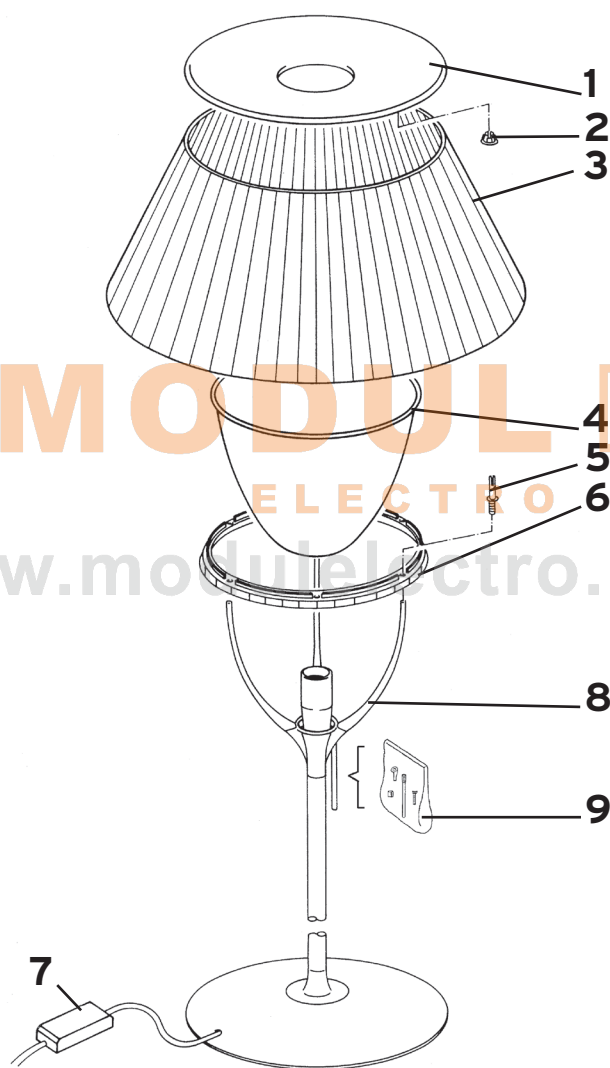

ROMEO SOFT F

Design **Philippe Starck**

1	Anello copertura Romeo F/T2 :: Romeo F/T2 cover ring	03204
2	Ass. sacch. tappi copert. anello :: Cover ring spins set	RF6100100
3	Corona avorio :: Ivory crown	05274
4	Diffusore acidato :: Acid-etched diffuser	03321
5	Sacch. minut. viti/perno Romeo :: Romeo screw/bolts small parts bag	RF6100200
6	Anello di sostegno S2/T2/F :: S2/T2/F support ring	05307
7	Touch dimmer 230/240V 300W :: 230/240V 300W touch dimmer	04177
8	Braccio di sostegno F/T2 grigio :: F/T2 grey support bracket	02812
9	Sacch. minut. astina di contatto :: Contact rod small parts bag	RF6110100