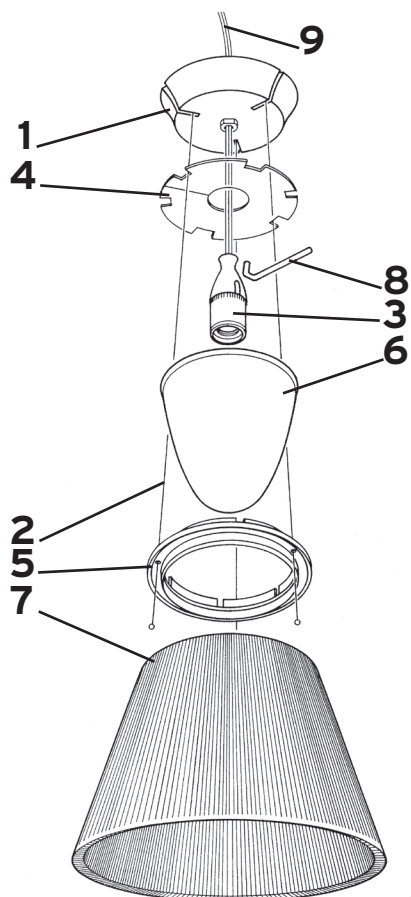

ROMEO MOON FDesign **Philippe Starck**

1	Anello copertura Romeo F/T2 :: Romeo F/T2 cover ring	03205
2	Corona Romeo Moon S2 ricambi :: Romeo Moon S2 crown - spare	RF6110300
3	Diffusore acidato :: Acid-etched diffuser	03321
4	Sacch. minut. viti/perno Romeo :: Romeo screw/bolts small parts bag	RF6100200
5	Anello di sostegno S2/T2/F :: S2/T2/F support ring	05307
6	Touch dimmer 230/240V 300W :: 230/240V 300W touch dimmer	04177
7	Braccio di sostegno F/T2 grigio :: F/T2 grey support bracket	02812
8	Sacch. minut. astina di contatto :: Contact rod small parts bag	RF6110100