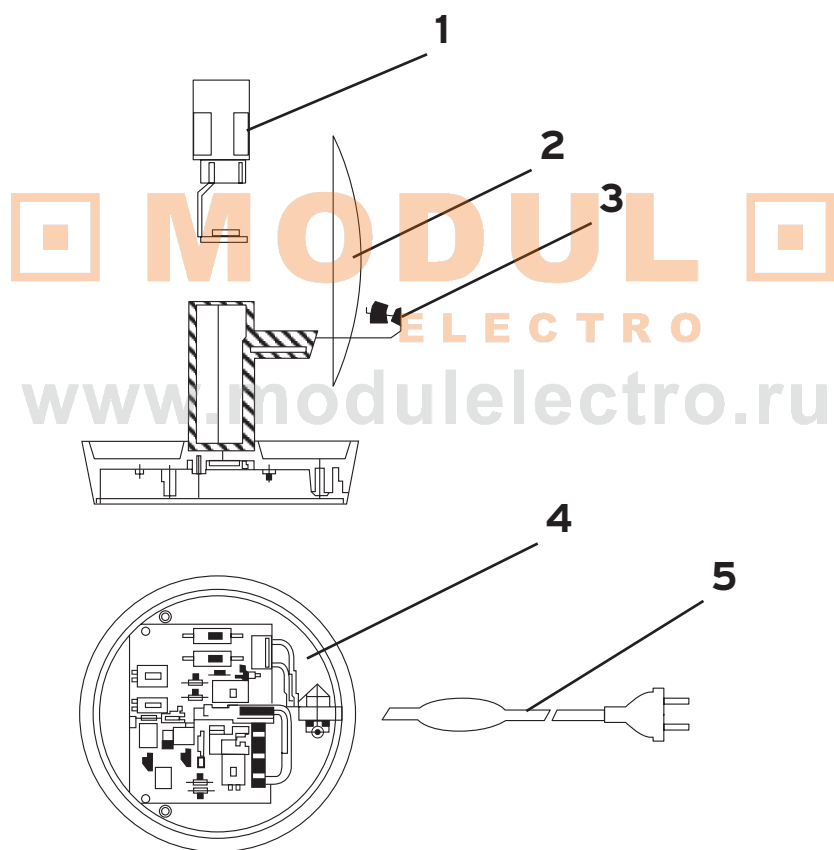

B.L.O.

Design **Marcel Wanders**

1	P. Lamp. E14 :: E14 lampholder	10299
2	Riflettore acciaio inox :: Stainless steel reflector	11287
3	Ass. microfono :: Microphone assembly	10392
4	Ass. circuito stampato :: Printed circuit assembly	10391
5	Mont. E.I. + spina :: Electr. wiring + plug	10300