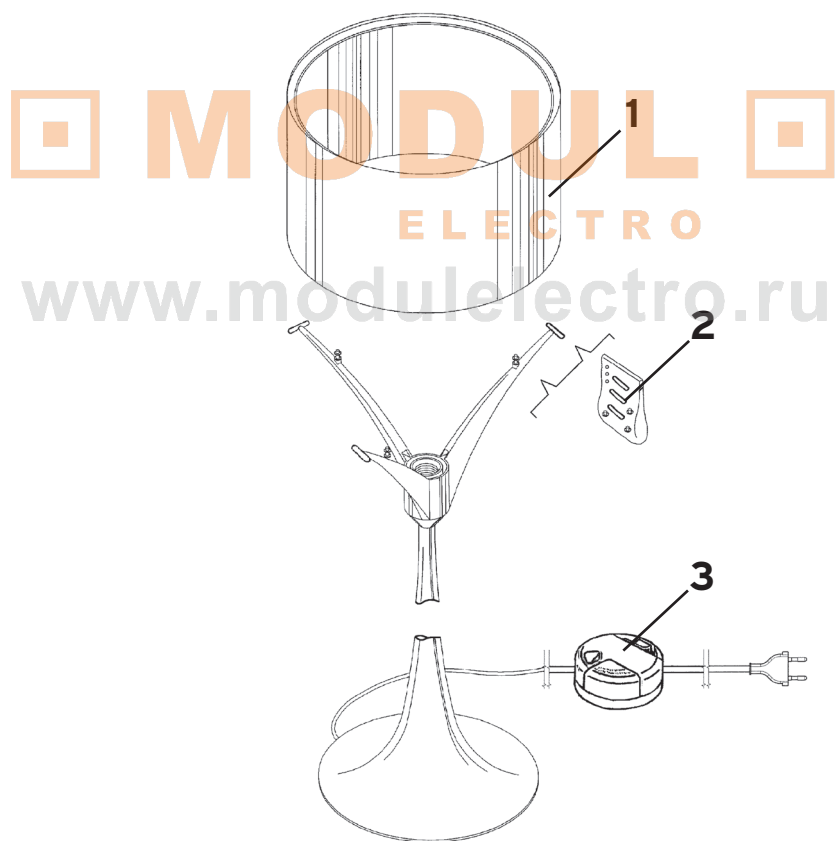

SPLÜGEN BRÄU

Design Achille and Pier Giacomo Castiglioni

1	Rosone completo :: Complete ceiling rose	RF6500109
2	Montatura elettrica metri 2.5 :: Electric wiring 2.5 mt.	04637
3	Riflettore zaponato :: Zapon-varnished reflector	00750
4	Rosone completo per contrappeso :: Complete rose for counterweight	RF6400109
5	Mont. el. mt. 4 per contrap. :: Electric wiring 4 mt. for counterweight	04638
6	Assieme contrappeso montato :: Counterweight assembly	02086
7	Raccordo :: Ring connector	06821