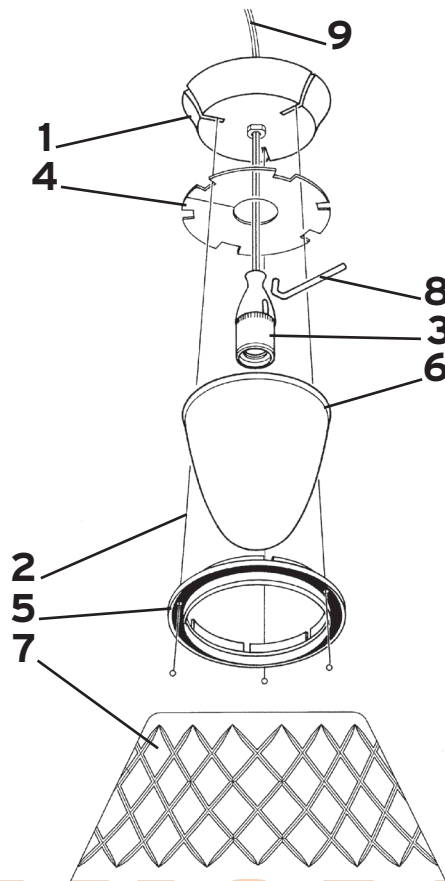

MODULO
ELECTRO
www.modulelectro.ru

ROMEO LOUIS II S2

Design **Philippe Starck**

1	Assieme attacco a muro :: Ceiling mount assembly	81836
2	Cavo acciaio conf. 3 pezzi :: Steel cable pack (3 cables)	06548
3	Assieme portalamпада :: Lampholder assembly	85863
4	Schermo antipolvere :: Anti-dust screen	05985
5	Ass. anello di sostegno ricambi :: Support ring assembly - spare part	RF6443100
6	Diffusore acidato :: Acid-etched diffuser	03171
7	Corona S2 cristallo ricambi :: S2 crystal crown - spare part	RF6443200
8	Supporto portalamпада :: Lampholder support	02783
9	C. elett. FEP/PVC 2x0,75 al mt. :: FEP/PVC 2x0,75 elec. cord /by the metre	04060