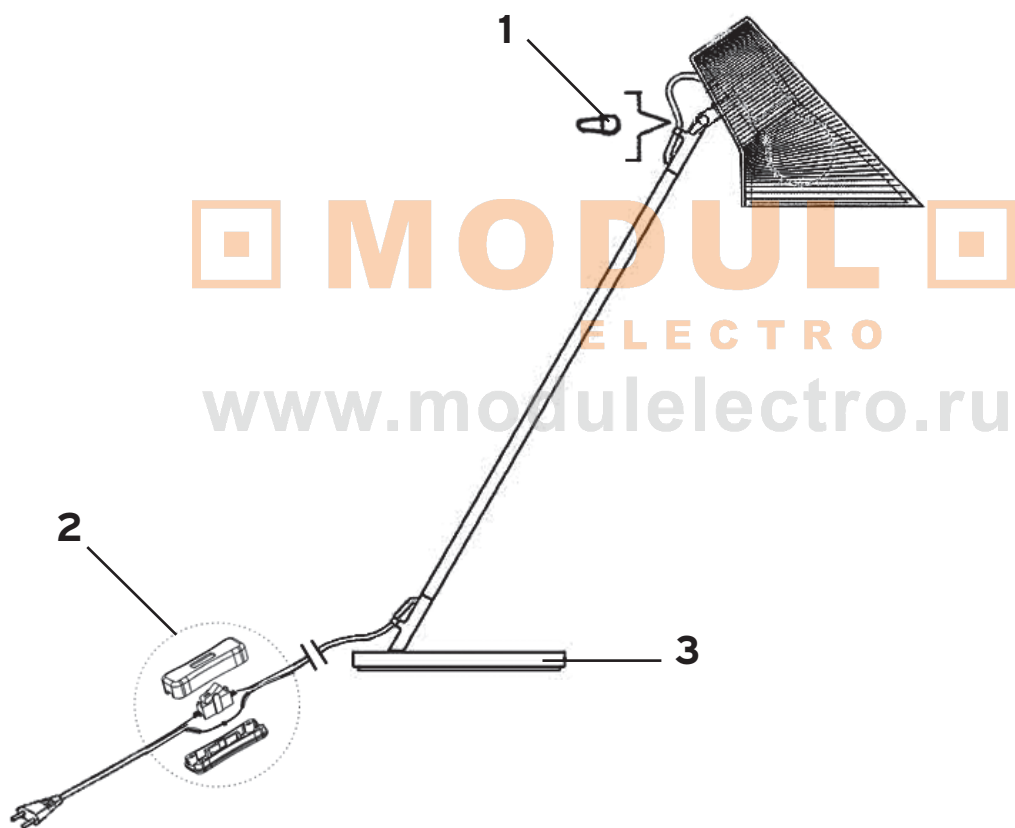

KELVIN T ADJUSTABLE I

Design **Antonio Citterio** with **Toan Nguyen**

1	Manopola testa :: Head knob	11968
2	Manopola :: Knob	11929
3	Base imballata :: Packaged base	RF3262050
4	Astina testa :: Head little handle	12430