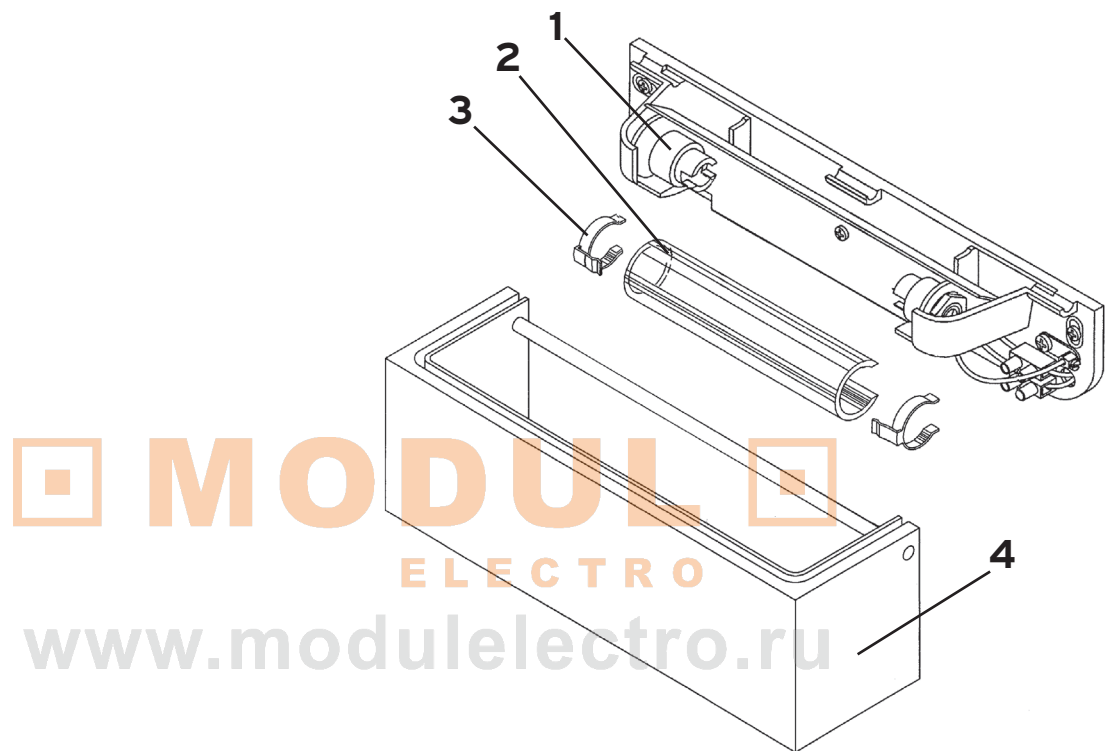

ONTHEROCKS HL

Design **Antonio Citterio** with Toan Nguyen

1	Semi p.lampada R7S A10 cm25 :: R7S A10 cm25 half l.holder	13559
2	Vetro prot. curvo sabbato :: Curved sanded protective glass	11376
3	Molla vetro prot. curvo nk :: Curved protective glass nickel spring	06356
4	Ass. diff. Ontherocks 1 HL ricambi :: Ontherocks 1 HL diff. ass.	RF4651100