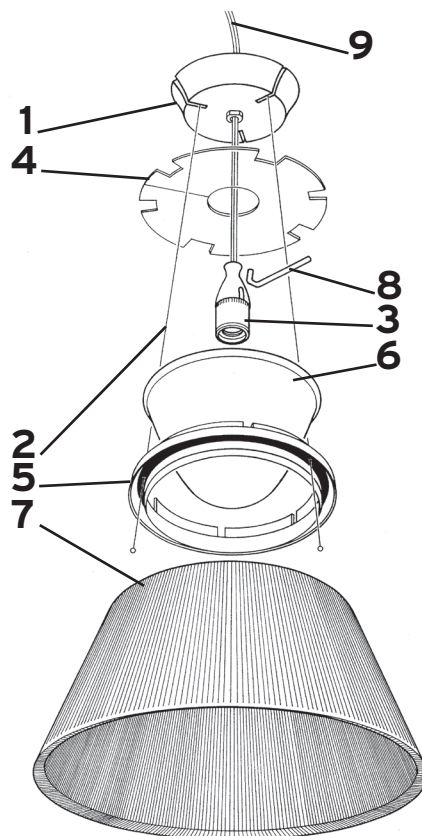

ROMEO MOON S2

Design **Philippe Starck**

MODULO
ELECTRO
www.modulelectro.ru

1	Assieme attacco a muro :: Ceiling mount assembly	81836
2	Cavo acciaio conf. 3 pezzi :: Steel cable pack (3 cables)	06548
3	Assieme portalamпада :: Lampholder assembly	85863
4	Schermo antipolvere :: Anti-dust screen	05985
5	Ass. anello di sost. Moon S2 ricambi :: Moon S2 supp. ring ass. - spare part	RF6110500
6	Diffusore acidato :: Acid-etched diffuser	03171
7	Corona Romeo Moon S2 ricambi :: Romeo Moon S2 crown - spare	RF6110300
8	Supporto portalamпада :: Lampholder support	02783
9	C. elett. FEP/PVC 2x0,75 al mt. :: FEP/PVC 2x0,75 elec. cord /by the metre	04060