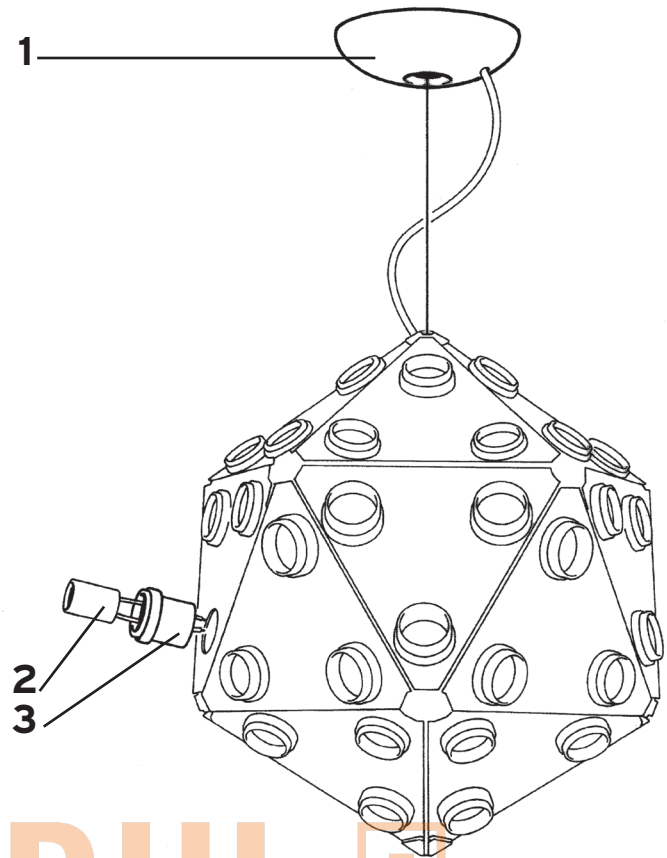

TARAXACUM S1

Design **Achille Castiglioni**

MODULO
ELECTRO
www.modulelectro.ru

1	Assieme rosone :: Rose assembly	01484
2	Portalampada E27 80T :: E27 80T lampholder	03927
3	Ass. ghiera + supp. p.lampada :: Ass. ring nut + l.holder support	06118