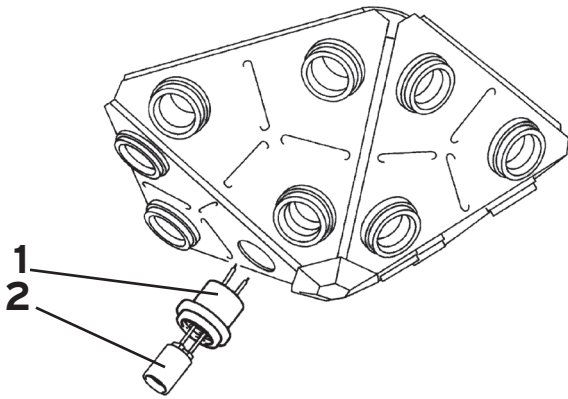

MODUL
ELECTRO
www.modulelectro.ru

TARAXACUM C/W

Design Achille Castiglioni

1	Assieme ghiera + supp. p.lampada :: Ring nut ass + l.holder supp.	06118
2	Portalampada E27 80T :: E27 80T lampholder	03927