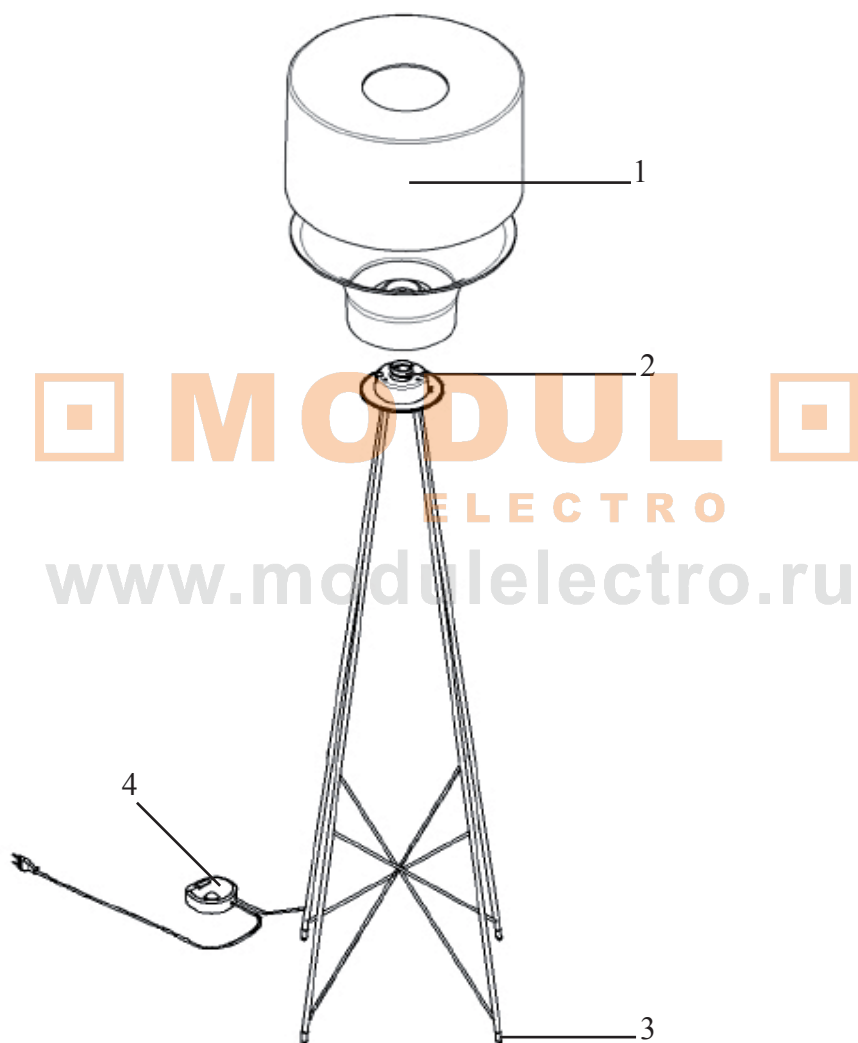

ONCE

Design **Piero Lissoni**

1	Cavo acc.mt. 4.0 19 capi :: Steel cable mt. 4 19 capi	01089
2	Cavo PVC/PVC trasp.Frdr 4x0.75 al mt. :: PVC/PVC 4x0.75 cable by the mt. trasp.	16188
3	Pomolo filettato steab bianco :: White fixing knob	15694
4	Al.El. 1x8W T5 :: T5 1x8W electronic transformer	15695
5	Assieme portalampane ricambi :: Lampholder assembly spare part	RF4670100