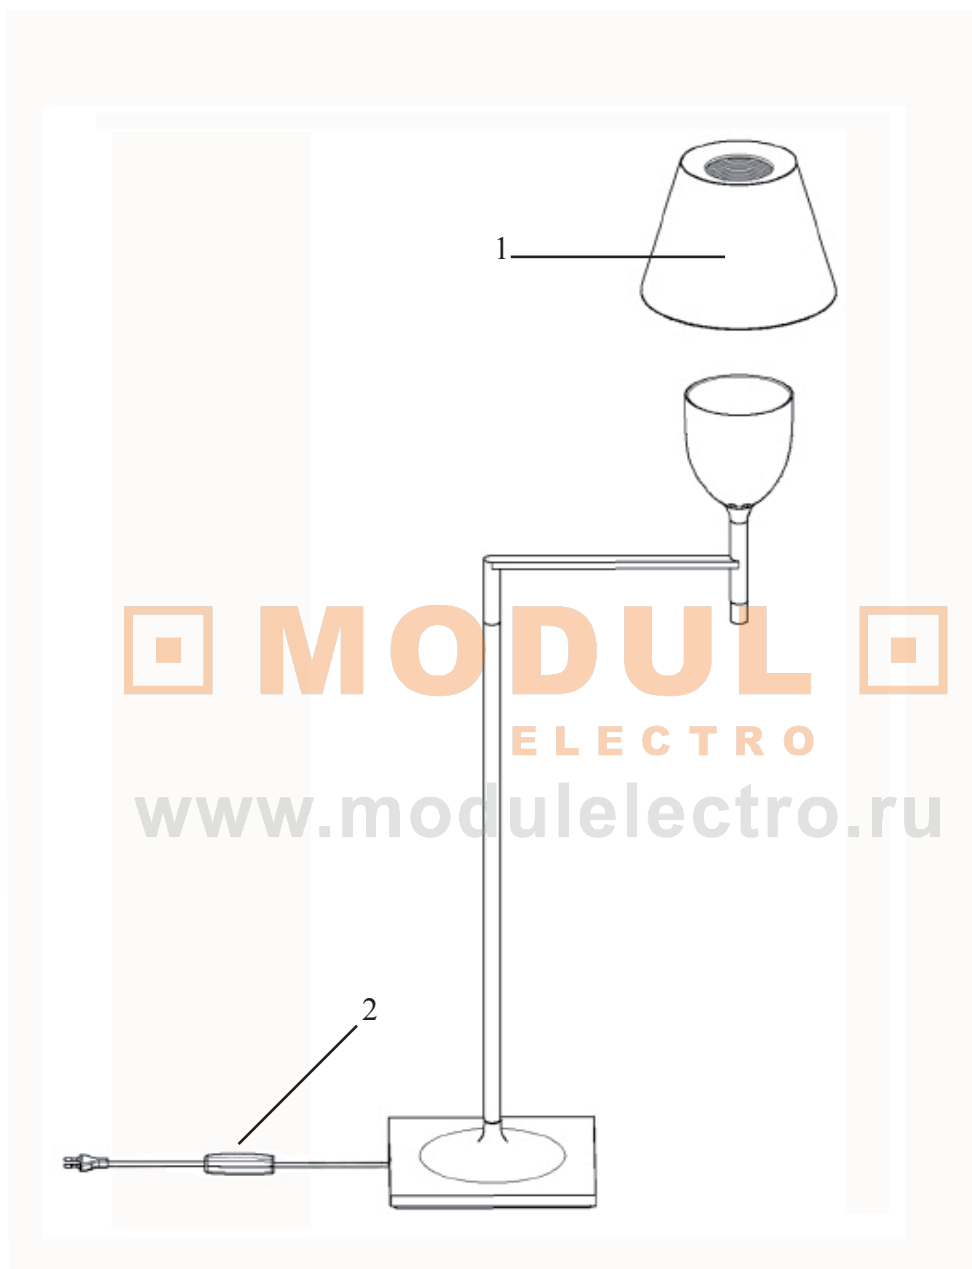

K TRIBE F1

Design **Philippe Starck**

1	Assieme diffusore All. arg. :: Aluminized coating diffusor set	RF6255001
1	Assieme diffusore All.bro. :: Bronze coating diffusor set	RF6255006
1	Assieme diffusore trasparente :: Trasparent diffusor set	RF6255007
1	Assieme diffusore soft avorio :: Ivory crown diffusor set	RF6255008
2	Dimmer RT99 PCG 230V :: Dimmer RT99 PCG 230V	16322