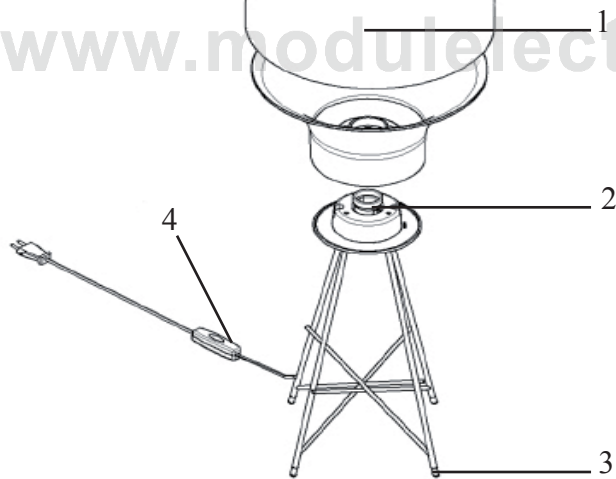

MODULO
ELECTRO
www.modulelectro.ru

RAY T

Design **Rodolfo Dordoni**

1	Diffusore F1-T vetro grigio :: Grey glass diffuserF1-T	15852
1	Diffusore F1-T alluminio nero lucido :: Polished black allum.diffuser F1-T	16084
1	Diffusore F1-T alluminio bianco lucido :: Polished white all.diffuser F1-T	16085
2	Portalampane E27 620 porcellana :: Porcelain lampholder E27 620	04487
3	Piedino pvc trasparente :: Stem trasparent pvc	16145
4	Dimmer snello40-160W 240V nero :: 40-160W 240V snello black dimmer	15802