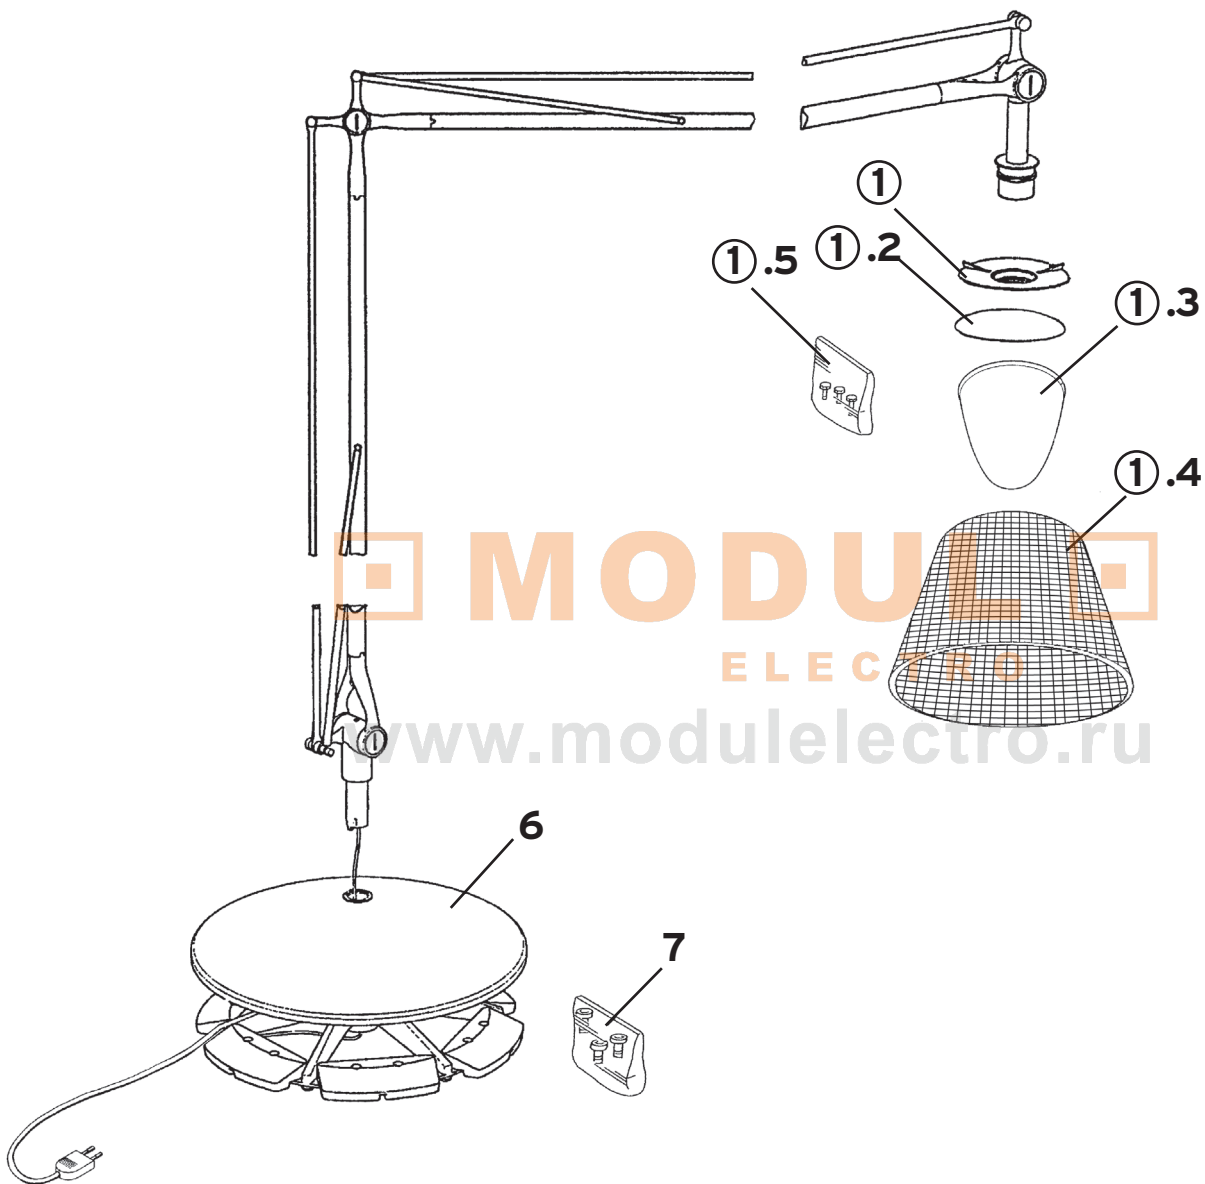

SUPERARCHIMON OUTDOOR

Design Philippe Starck

1	Ass. diffusore grigio/arancio imballato :: Grey/orange packaged diffuser assembly	RF6377002
1	Ass. diffusore grigio/bianco imballato :: Grey/white packaged diffuser assembly	RF6377009
1	Ass. diffusore grigio/blu imballato :: Grey/blue packaged diffuser assembly	RF6377014
2	Guarnizione espanso grigio :: Grey foam gasket	13028
3	Diffusore interno :: Internal diffuser	11076
4	Corona grigio/blu :: Grey/blue crown	12418
4	Corona grigio/arancio :: Grey/orange crown	12419
4	Corona grigio/bianco :: Grey/white crown	12420
5	Sacc. minuteria diffusore :: Bag with fixing elements for diffuser	RF6376100
6	Copertura grigia ricambi :: Grey cover - spare part	RF6376200
7	Sacc. piedini ricambi :: Bag with small floor supports - spare part	RF6372200