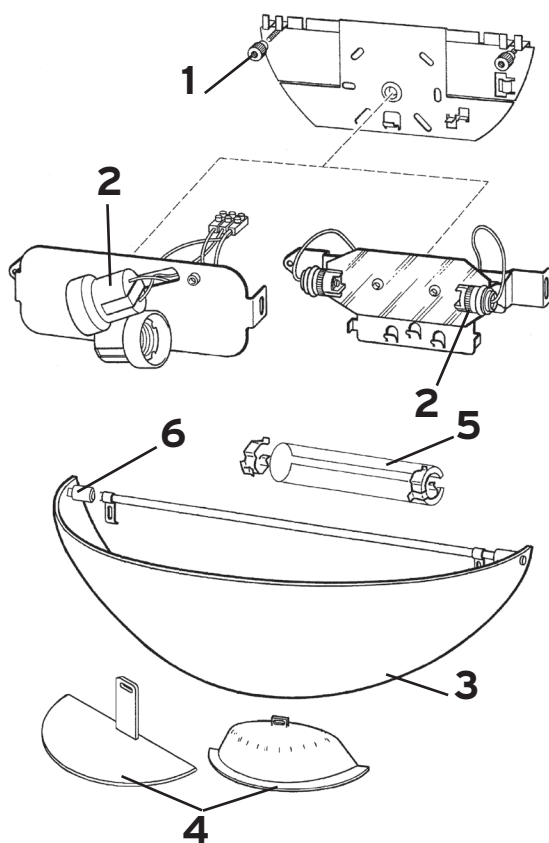

MODULO
ELECTRO
www.modulelectro.ru

SUD

Design **Rodolfo Dordoni**

1	Pomolo fissaggio diffusore :: Diffuser fixing knob	05457
2	Portalampada EMC A10R teflon :: EMC A10R teflon lampholder	04181
2	Portalampada 620 E27 :: 620 E27 lampholder	04487
3	Assieme diffusore vetro pagliesco :: Straw colored glass diffuser set	RF6335080
3	Assieme diffusore vetro opalino :: Opal glass diffuser set	RF6335071
4	Fregio blu :: Blue decoration	05460
4	Fregio ambra :: Amber decoration	05461
4	Fregio trasparente :: Transparent decoration	05505
5	Vetro protezione lamp. alogena completo :: Halogen bulb protection glass	03344
6	Boccola aggancio diffusore :: Diffuser coupling bush	05455