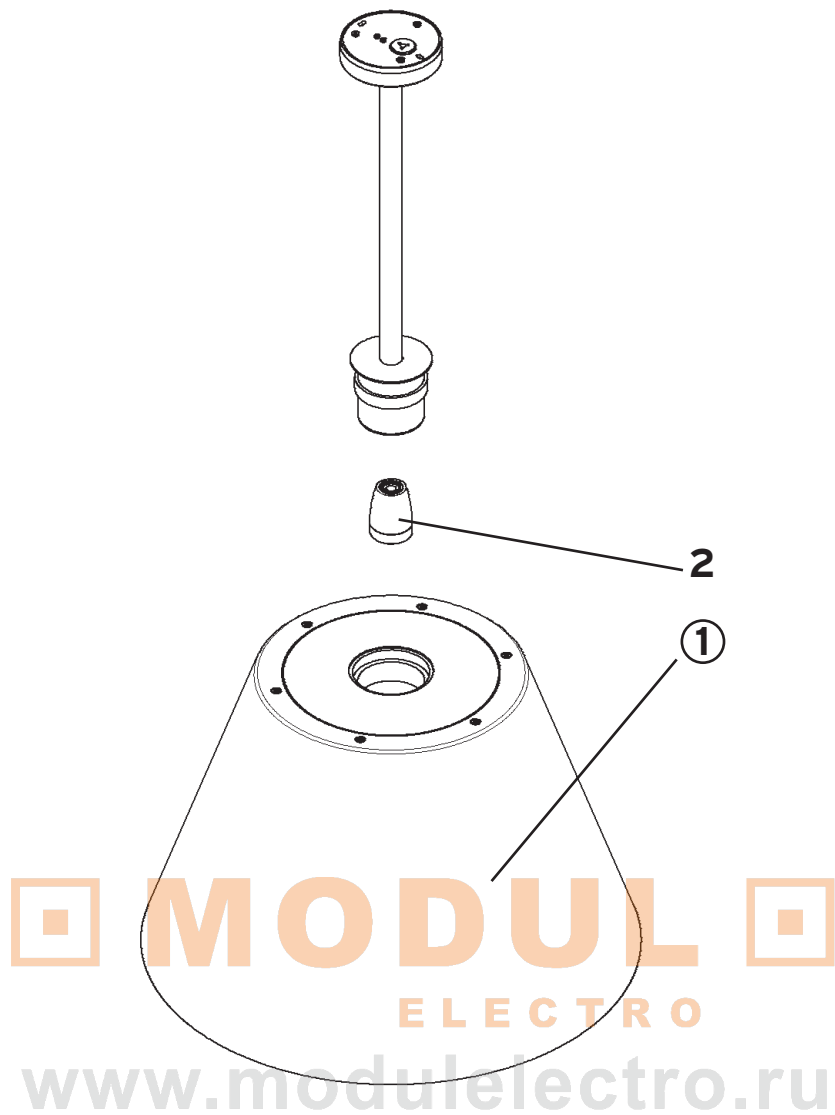

ROMEO OUTDOOR C3 HL

Design **Philippe Starck**

1	Super/Romeo C3 OUT ass. diff. gri/ara ricambi :: Grey/orange diff. ass. Super/Romeo C3 OUT-	RF6377002
spare		RF6377009
1	Super/Romeo C3 OUT ass. diff. gri/bia ricambi :: Grey/white diff. ass. Super/Romeo C3 OUT- spare	RF6377014
1	Super/Romeo C3 OUT ass. diff. gri/blu ricambi :: Grey/blue diff. ass. Super/Romeo C3 OUT- spare	10346
2	Portalampada E27 nipple ceramico :: E27 nipple ceramic lampholder