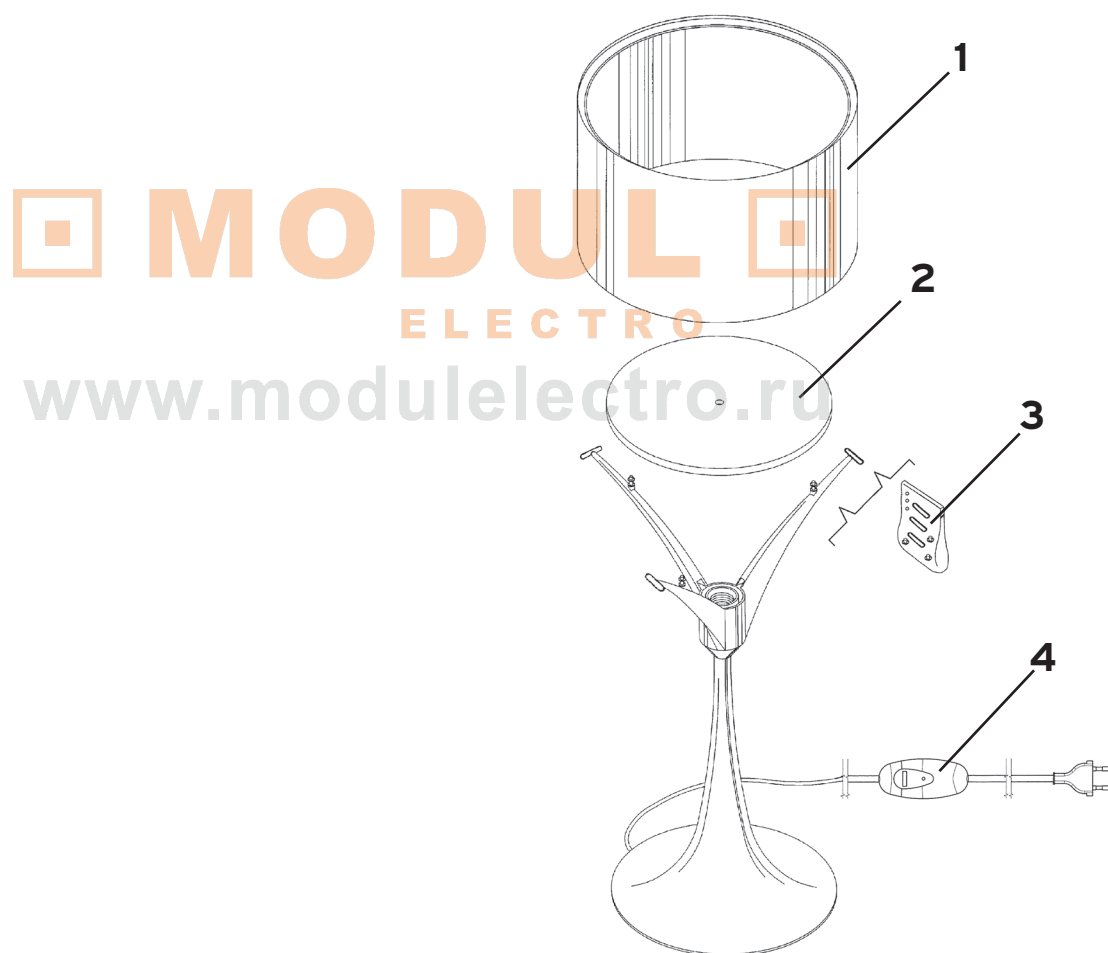

SPUN LIGHT T1

Design **Sebastian Wrong**

1	Diffusore T1 nero :: T1 black diffuser	11710
1	Diffusore T1 bruno :: T1 dark brown diffuser	11711
1	Diffusore T1 bianco :: T1 white diffuser	11712
1	Diffusore T1 grigio :: T1 grey diffuser	11713
2	Vetro antiabbagliamento T1 :: T1 anti-glare glass	11695
3	Sacc. supp. diff. + or :: Bag with diff. supports + O-rings	RF6610100
4	Dimmer 101 160W 220/240V nero :: Black dimmer 101 160W 220/240V	09005