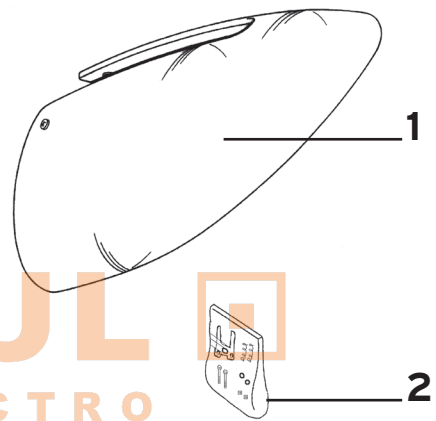

LUCI FAIR

Design Philippe Starck

MODULO
ELECTRO

www.modulelectro.ru

1	Diffusore vetro opal. satinato :: Opal glass diffuser	03150
2	Sacchetto vetro accessori :: Glass accessories bag	RF3750100