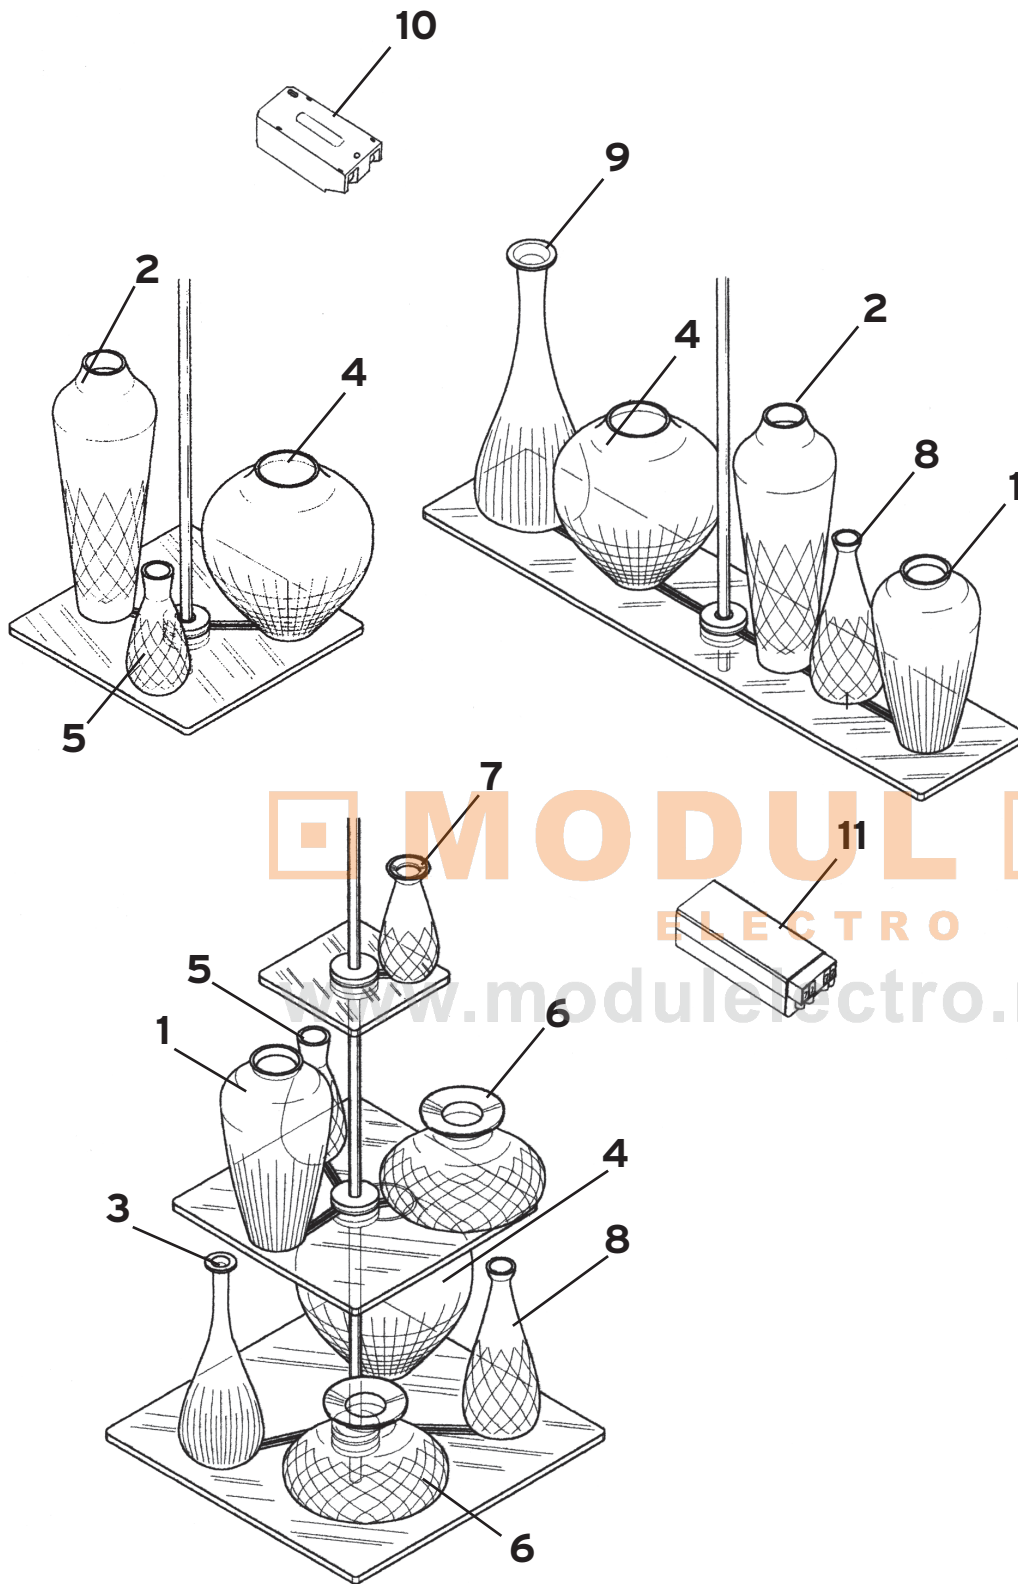

CICATRICES DE LUXE

Design Philippe Starck

1	Ass. Diff. Cicatrices N.1 ric. :: Spare Cicatrices diff. N.1	RF1650100	7	Ass. Diff. Cicatrices N.7 ric. :: Spare Cicatrices diff. N.7	RF1650700
2	Ass. Diff. Cicatrices N.2 ric. :: Spare Cicatrices diff.	RF1650200	8	Ass. Diff. Cicatrices N.8 ric. :: Spare Cicatrices diff. N.8	RF1650800
N.2		RF1650300	9	Ass. Diff. Cicatrices N.9 ric. :: Spare Cicatrices diff. N.9	
3	Ass. Diff. Cicatrices N.3 ric. :: Spare Cicatrices diff.	RF1650400	10	Al.El. Cicat. 3/5 EUR ricambi :: Cicat. 3/5 EUR spare elec. supply	
N.3		RF1650500	unit		
4	Ass. Diff. Cicatrices N.4 ric. :: Spare Cicatrices diff.	RF1650600	11	Al.El. Cicat. 8 EUR ricambi :: Cicat. 8 EUR spare elec. supply unit