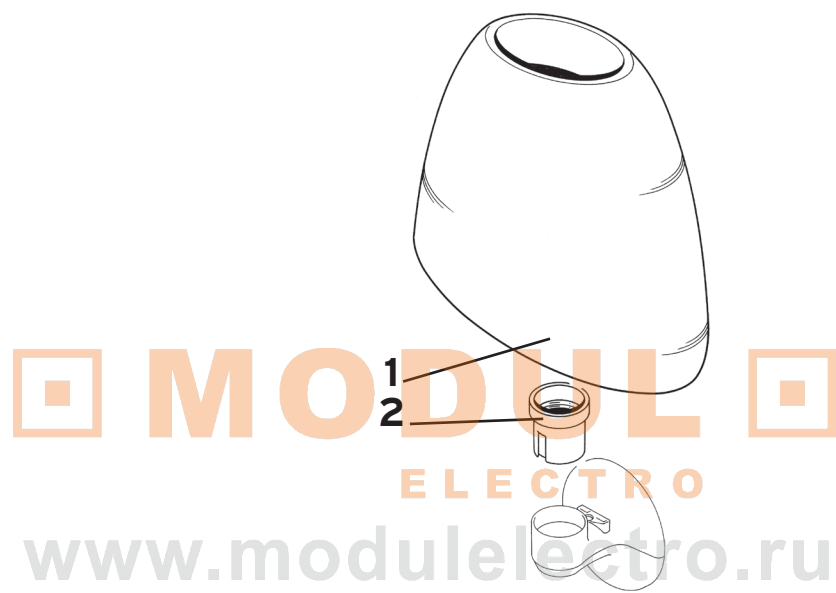

SALLY

Design **Marcello Ziliani**

1	Diffusore ambra ricambi :: Amber diffuser - spare	RA4795070
1	Diffusore bianco ricambi :: White diffuser - spare	RA4795071
2	Portalampada 620 E27 porcellana :: 620 E27 lampholder porc.	04487