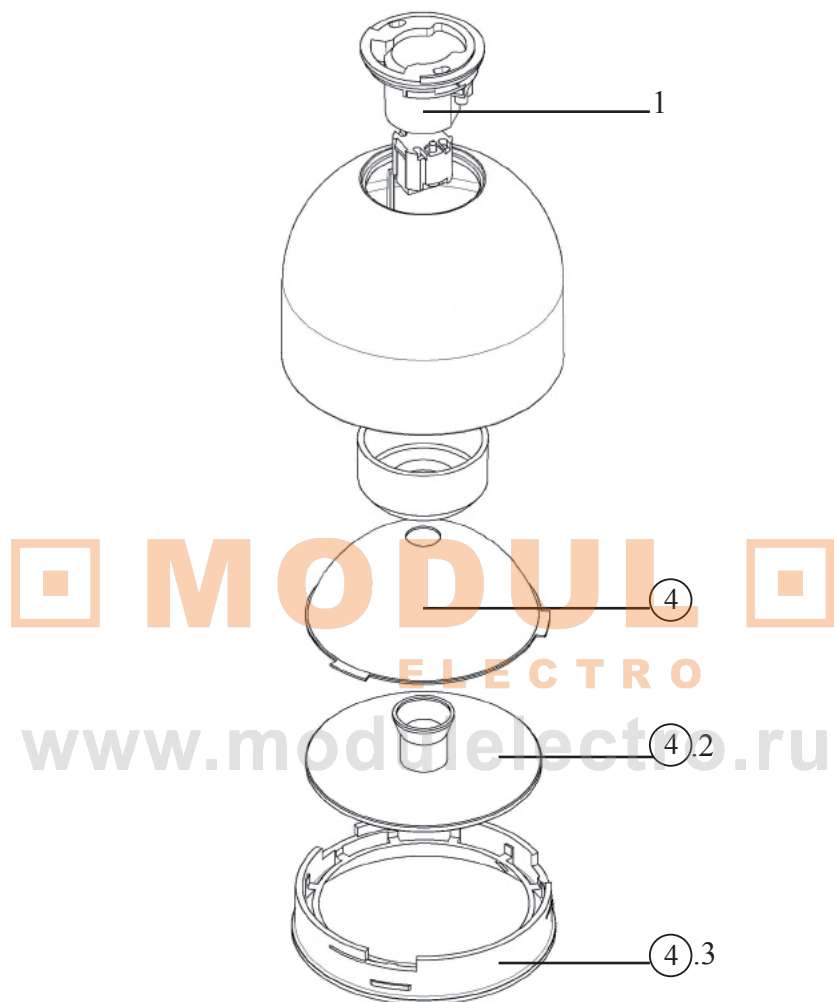

WAN C/W

Design Johanna Grawunder

1	Portalampane G9 kang rong :: Lampholder G9 kang rong	15207
2	Assieme vetro Wan :: Glass assembly	RF9550200
3	Anello esterno nero :: Black ring esternal	13990
3	Anello esterno verde :: Green ring esternal	14546
4	Ass.rifl.c/anello nero ricambi :: Black reflector ass.+ring spare parts	RF9550130
4	Ass.rifl.c/anello verde ricambi :: Green reflector ass.+ring spare parts	RF9550139