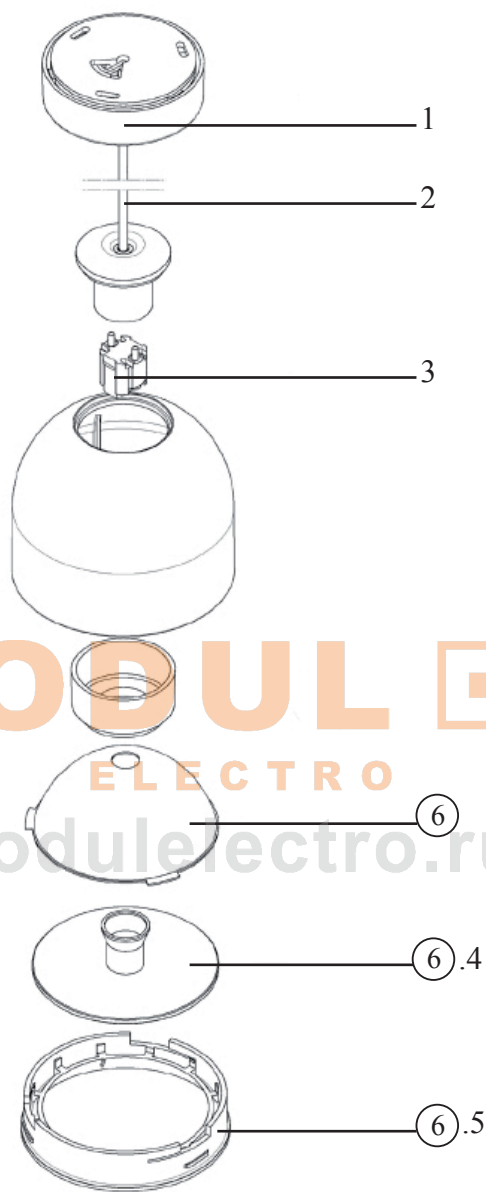

1	Assieme rosone nero :: Black rose assembly	RF9560130
2	Cavo Sil/feep. 2x0,75 al mt. :: Black Sil/feep. cable 2x0,75/mt.	16523
3	Portalampane G9 kang rong :: Lampholder G9 kang rong	15331
4	Assieme vetro wan :: Glass assembly	RF9550200
5	Anello esterno nero :: Black ring external	13990
5	Anello esterno verde :: Green ring external	14546
6	Ass.rifl.c/anello nero ricambi :: Black reflector ass.+ring spare parts	RF9550130
6	Ass.rifl.c/anello verde ricambi :: Green reflector ass.+ring spare parts	RF9550139