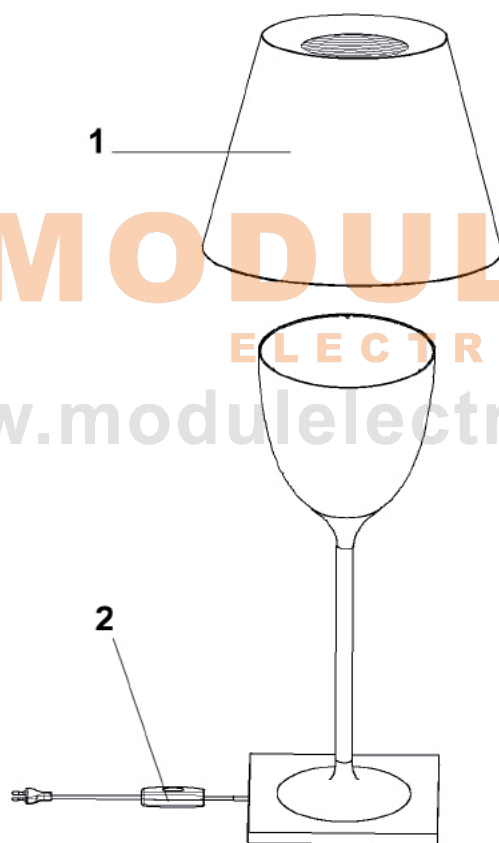

K TRIBE T2

Design **Philippe Starck**

MODULO
ELECTRO
www.modulelectro.ru

1	Assieme diffusore All. arg. :: Aluminized coating diffusor set	RF6278000
1	Assieme diffusore All.bro. :: Bronze coating diffusor set	RF6278004
1	Assieme diffusore trasparente :: Trasparent diffusor set	RF6278007
1	Assieme diffusore soft avorio :: Ivory crown diffusor set	RF6278046
2	Dimmer snello 40-160W 240V trans :: Trans. 40-160W 240V snello dimmer	15764