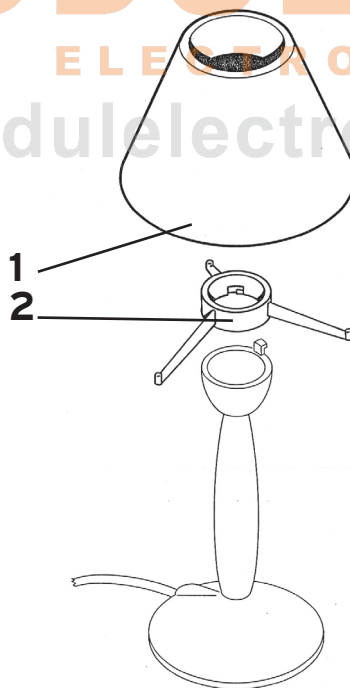

MISS SISSI

Design **Philippe Starck**

MODULO

ELEKTRO

www.modulelectro.ru

1	Diffusore acquamarina :: Acquamarina diffuser	05931	2	Supporto diff. acquamarina :: Acquamarina diff. support	05939
1	Diffusore bianco :: White diffuser	05932	2	Supporto diff. bianco :: White diff. support	05940
1	Diffusore blu :: Blue diffuser	05926	2	Supporto diff. blu :: Blue diff. support	05934
1	Diffusore giallo :: Yellow diffuser	05927	2	Supporto diff. giallo :: Yellow diff. support	05935
1	Diffusore ocra :: Ochre diffuser	05928	2	Supporto diff. ocra :: Ochre diff. support	05936
1	Diffusore verde :: Green diffuser	05929	2	Supporto diff. verde :: Green diff. support	05937
1	Diffusore viola :: Violet diffuser	05930	2	Supporto diff. viola :: Violet diff. support	05938