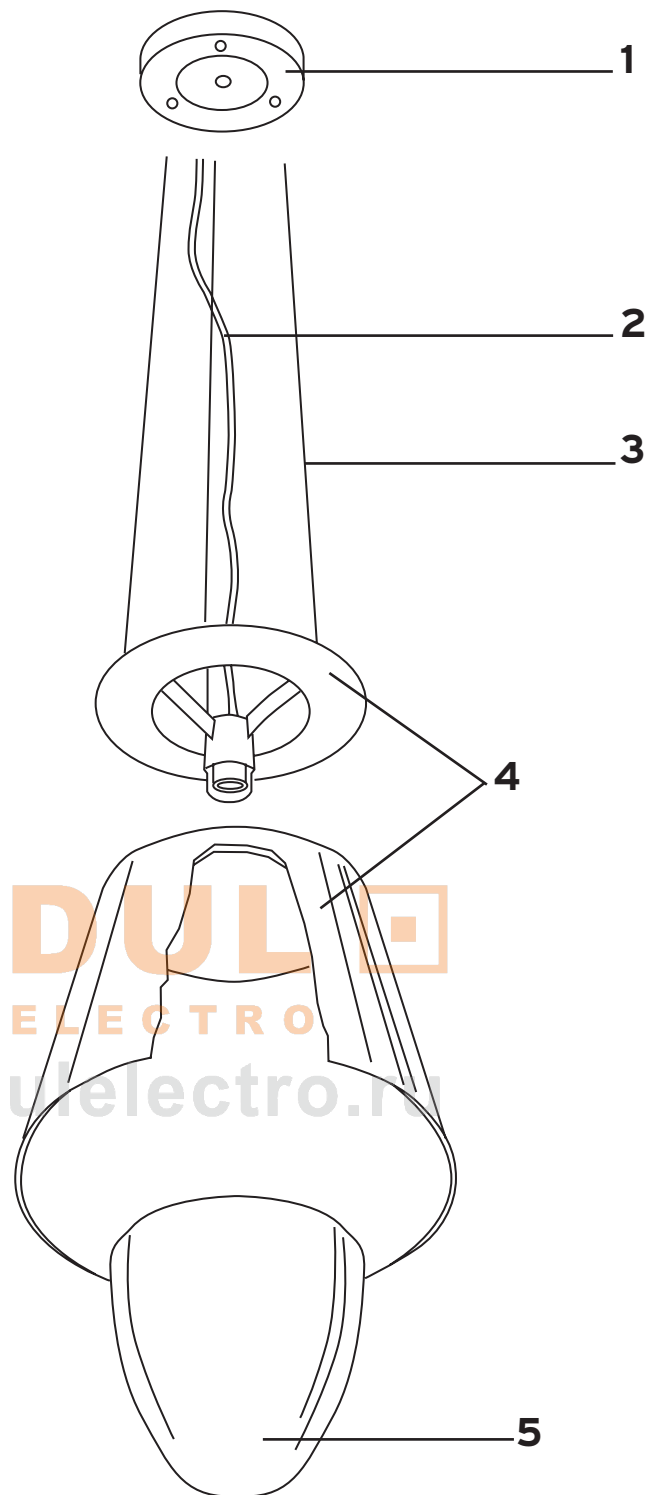

MISS K S3

Design **Philippe Starck**

1	Assieme rosone S3 ricambi :: S3 rose assembly - spare	RF6258001
2	Cavo Sil/Fep 2x0.75 trasp. al mt :: Sil/Fep transp. cable 2x0.75/mt.	13585
3	Cavo acciaio conf. 3 pezzi mt.4 :: Steel cable packed 3 pieces 4 mt.	06548
4	Ass. montatura p.lampada + diff. est. allum. + supp. S3 :: L.holder wiring ass. + alum. ext. diff. + S3 supp	RF6258002
5	Diffusore interno opalino K S3 :: K S3 opal internal diffuser	13806