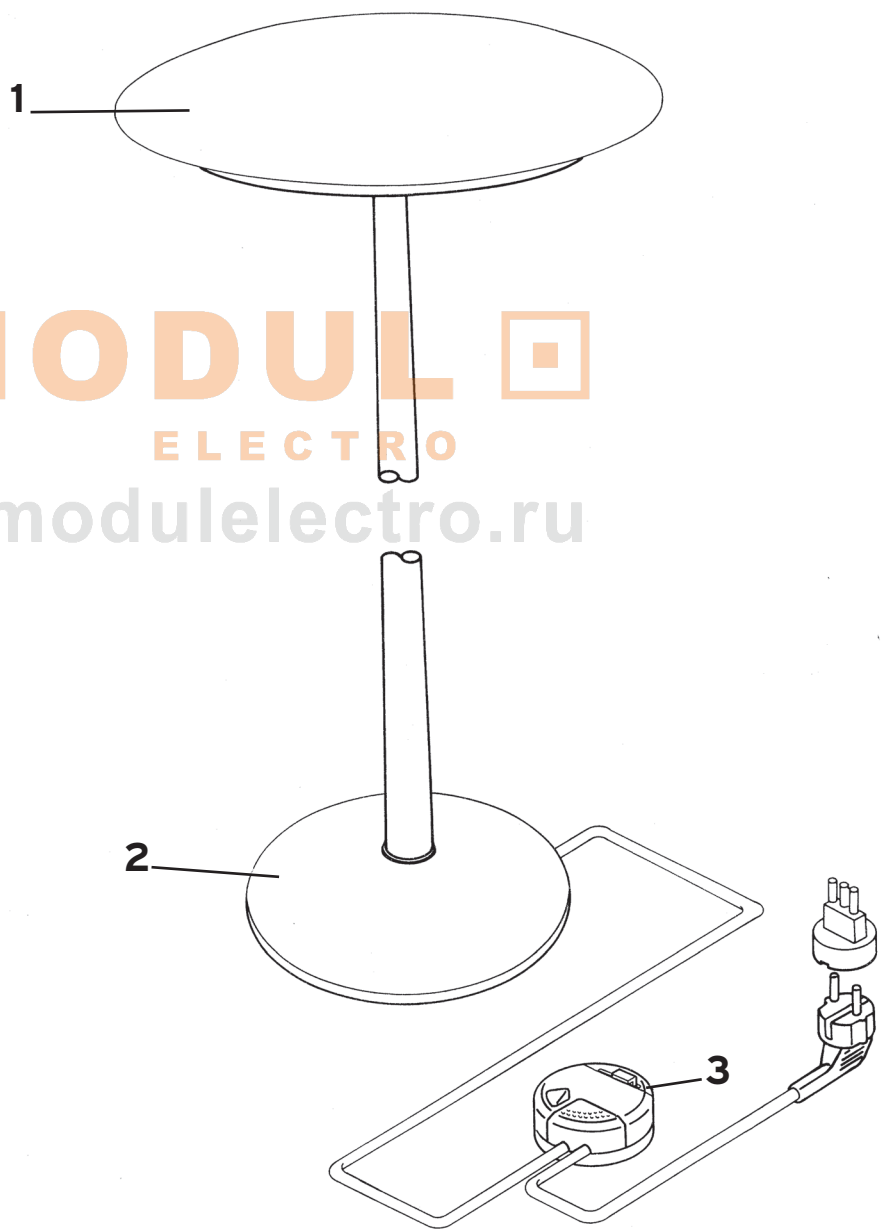

PAO F

Design **Matteo Thun**

MODULO
ELECTRO
www.modulelectro.ru

1	Diffusore vetro bianco :: White glass diffuser	03163
2	Copertura base bianca :: White cover base	03319
3	Dimmer rondò 500W 220/240V :: 500W 220/240V rondò Dimmer	03999