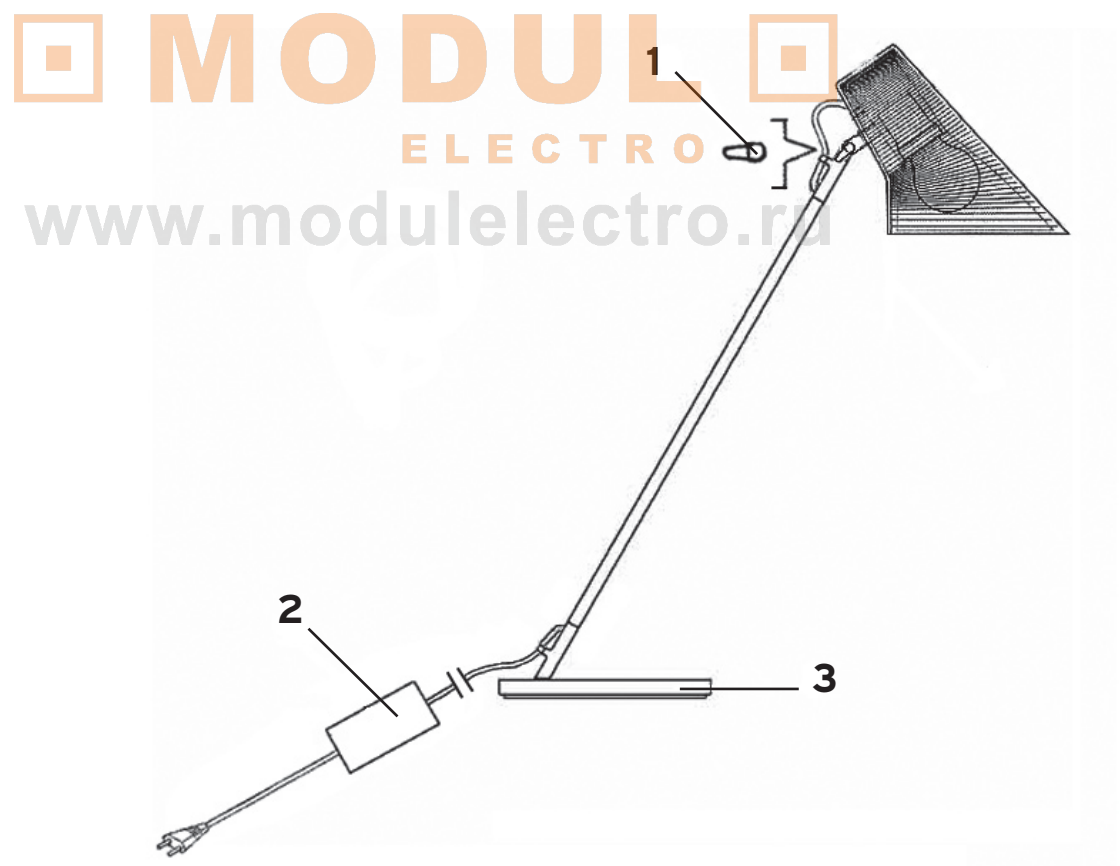

KELVIN F/T I

Design **Antonio Citterio** with Toan Nguyen

1	Manopola testa :: Head knob	11968
2	Scheda elettronica (prima versione) :: Electronic card (first version)	11984
3	Base imballata F/T :: F/T packaged base	RF3282050