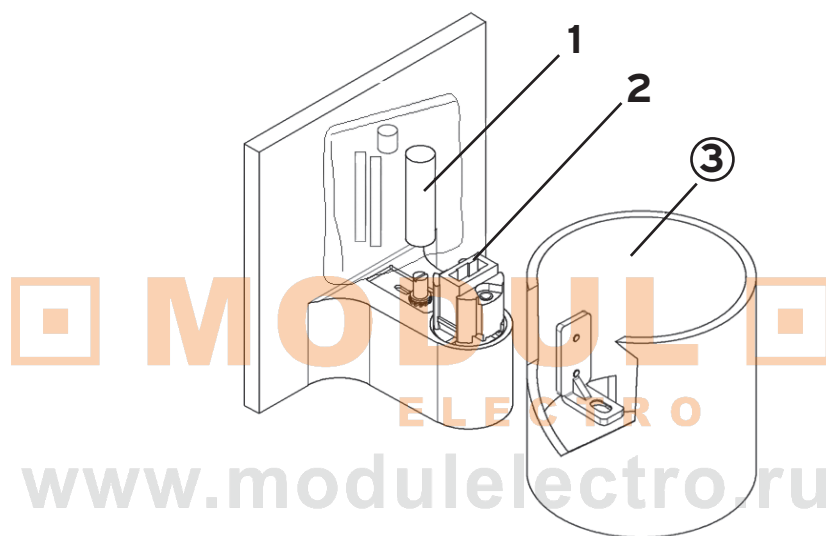

TILEE

Design **Marcello Ziliani**

1	Sacch. accessori fissaggio :: Fixing accessories bag	RF7460100
2	P.lampada G9 KANG RONG K540L :: G9 KANG RONG K540L l.holder	15207
3	Ass. diffusore ambra tilee :: Amber tilee diffuser ass.	RF7460270
3	Ass. diffusore bianco tilee :: White tilee diffuser ass.	RF7460209
3	Ass. diffusore grigio tilee :: Grey tilee diffuser ass.	RF7460220