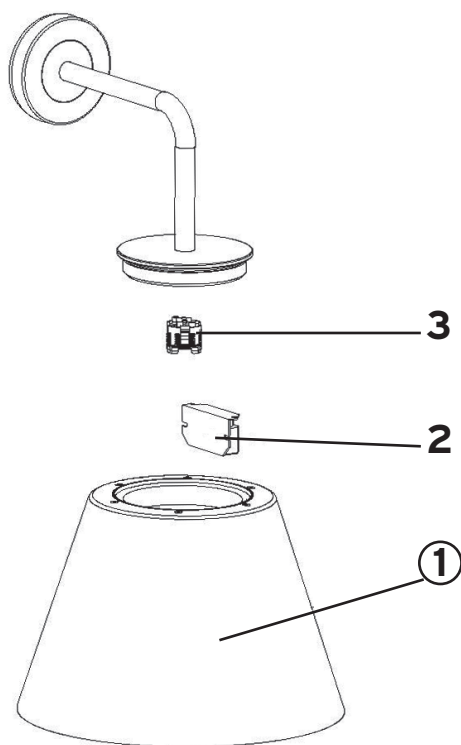

ROMEO OUTDOOR C3 HL

Design **Philippe Starck**

1	Super/Romeo C3 OUT ass. diff. gri/ara ricambi :: Grey/orange diff. ass. Super/Romeo C3 OUT-	RF6377002
spare		RF6377009
1	Super/Romeo C3 OUT ass. diff. gri/bia ricambi :: Grey/white diff. ass. Super/Romeo C3 OUT- spare	RF6377014
1	Super/Romeo C3 OUT ass. diff. gri/blu ricambi :: Grey/blue diff. ass. Super/Romeo C3 OUT- spare	10346
2	Portalampada E27 nipple ceramico :: E27 nipple ceramic lampholder	