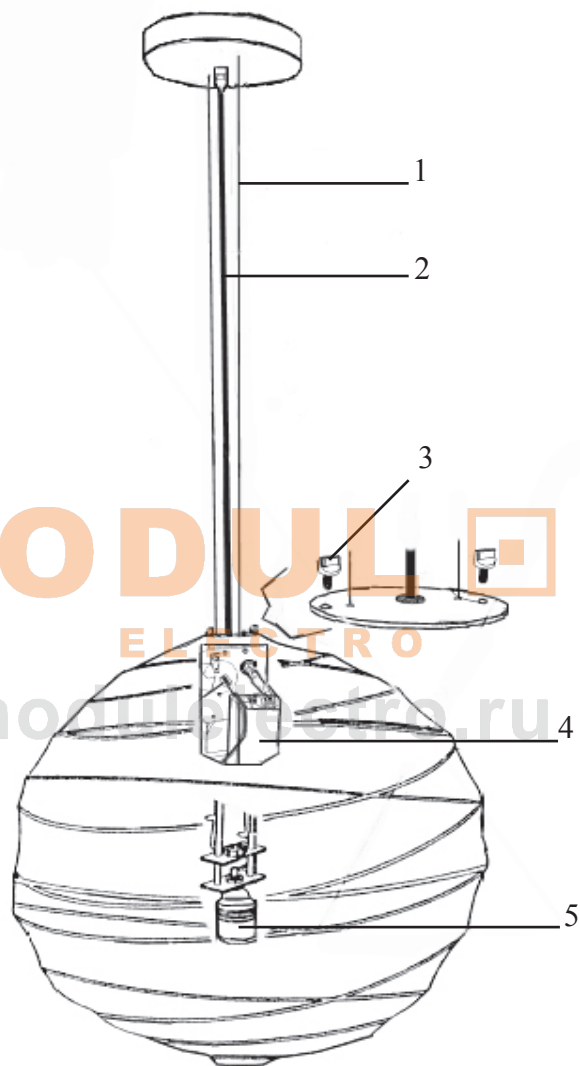

ONCE

Design **Piero Lissoni**

1	Cavo acc.mt. 4.0 19 capi :: Steel cable mt. 4 19 capi	01089
2	Cavo PVC/PVC trasp.Frdr 4x0.75 al mt. :: PVC/PVC 4x0.75 cable by the mt. trasp.	16188
3	Pomolo filettato steab bianco :: White fixing knob	15694
4	Al.El. 1x8W T5 :: T5 1x8W electronic transformer	15695
5	Assieme portalampane ricambi :: Lampholder assembly spare part	RF4670100