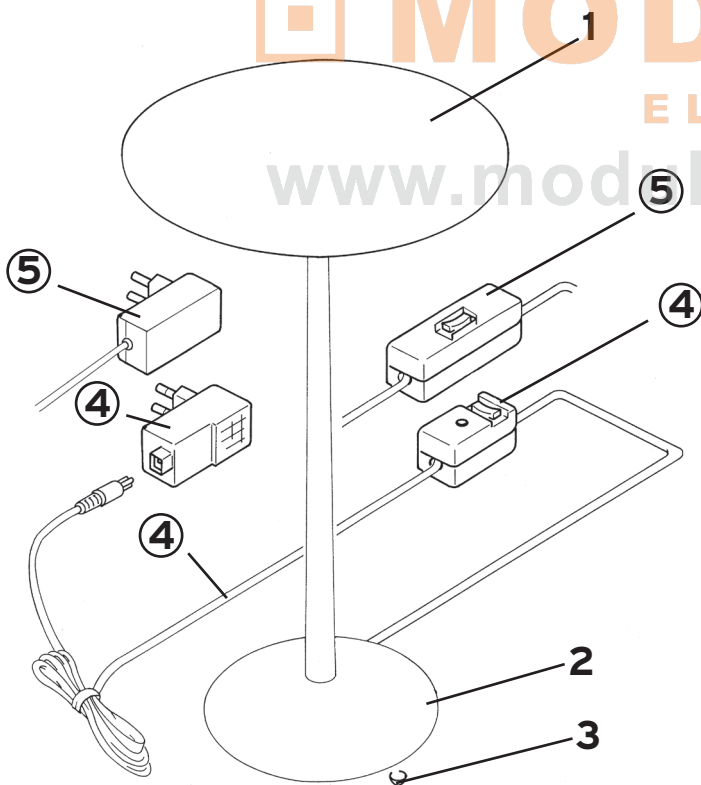

MODULO ELECTRO

www.modularelectro.ru

PAO T1

Design Matteo Thun

1	Assieme diffusore vetro :: Glass diffuser assembly	RA0200000
2	Base vetro sabbata acidata :: Glass base	03184
3	Piedino adesivo :: Adhesive bumper	04802
4	Assieme trasformatore con interruttore T.V. :: Transformer assembly with T.V.	04112
switch		12621