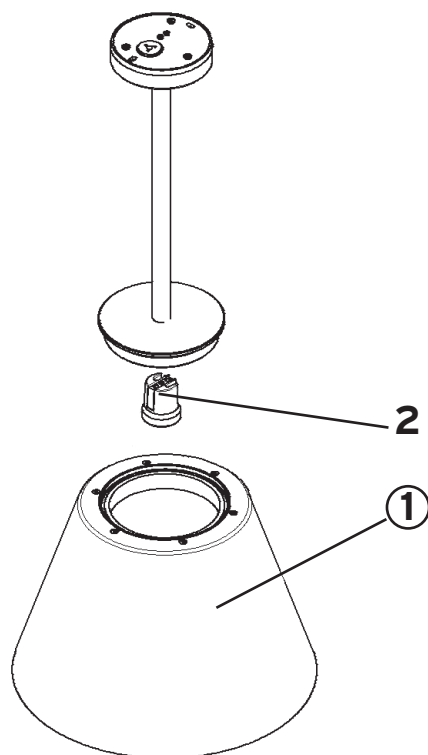

MODUL
ELECTRO
www.modulelectro.ru

1	Outdoor W1/C1 diff. grigio ricambi :: Grey diffuser W1/C1 outdoor - spare	RF6463020
1	Outdoor W1/C1 diff. PVC gri/ara ricambi :: PVC grey/orange diffuser W1/C1 outdoor - spare	RF6463002
1	Outdoor W1/C1 diff. PVC gri/bco ricambi :: PVC grey/white diffuser W1/C1 outdoor - spare	RF6463014
1	Outdoor W1/C1 diff. PVC gri/blu ricambi :: PVC grey/blue diffuser W1/C1 outdoor - spare	04487