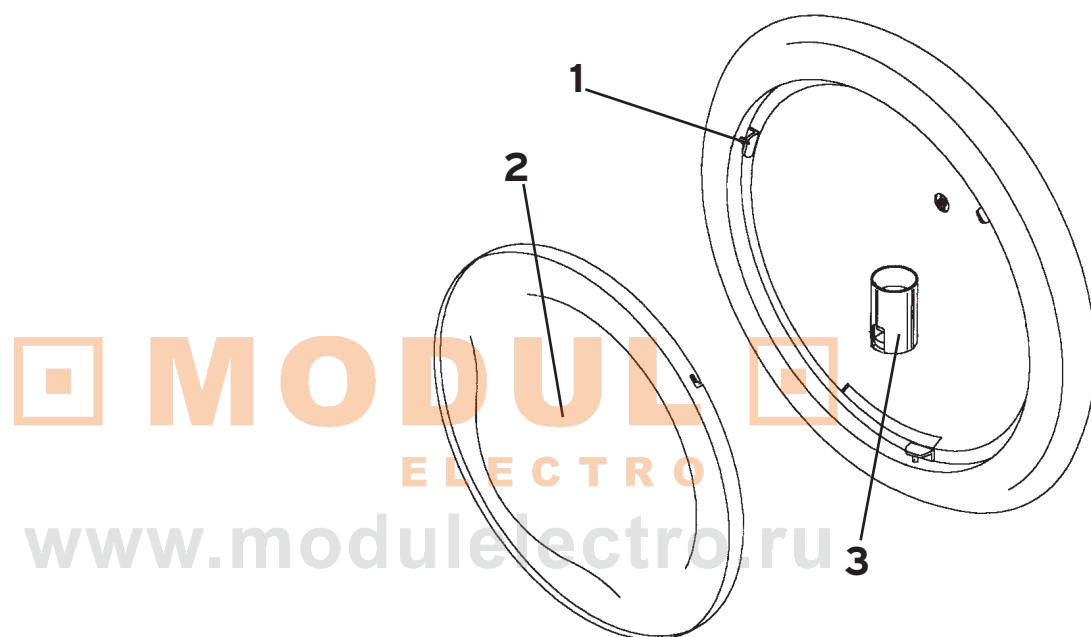

1	Blocch. fissa diffusore :: Diffuser fixing block	08842
2	Diff. polic. opal. APEC per incand. :: APEC opal polycarb. diff. for inc.	14930
2	Diff. polic. opal. Makrolon per fluo. :: Makrolon opal polycarb. diff. for fluo	08843
3	Portalampada E27 P10V :: E27 P10V lampholder	03983