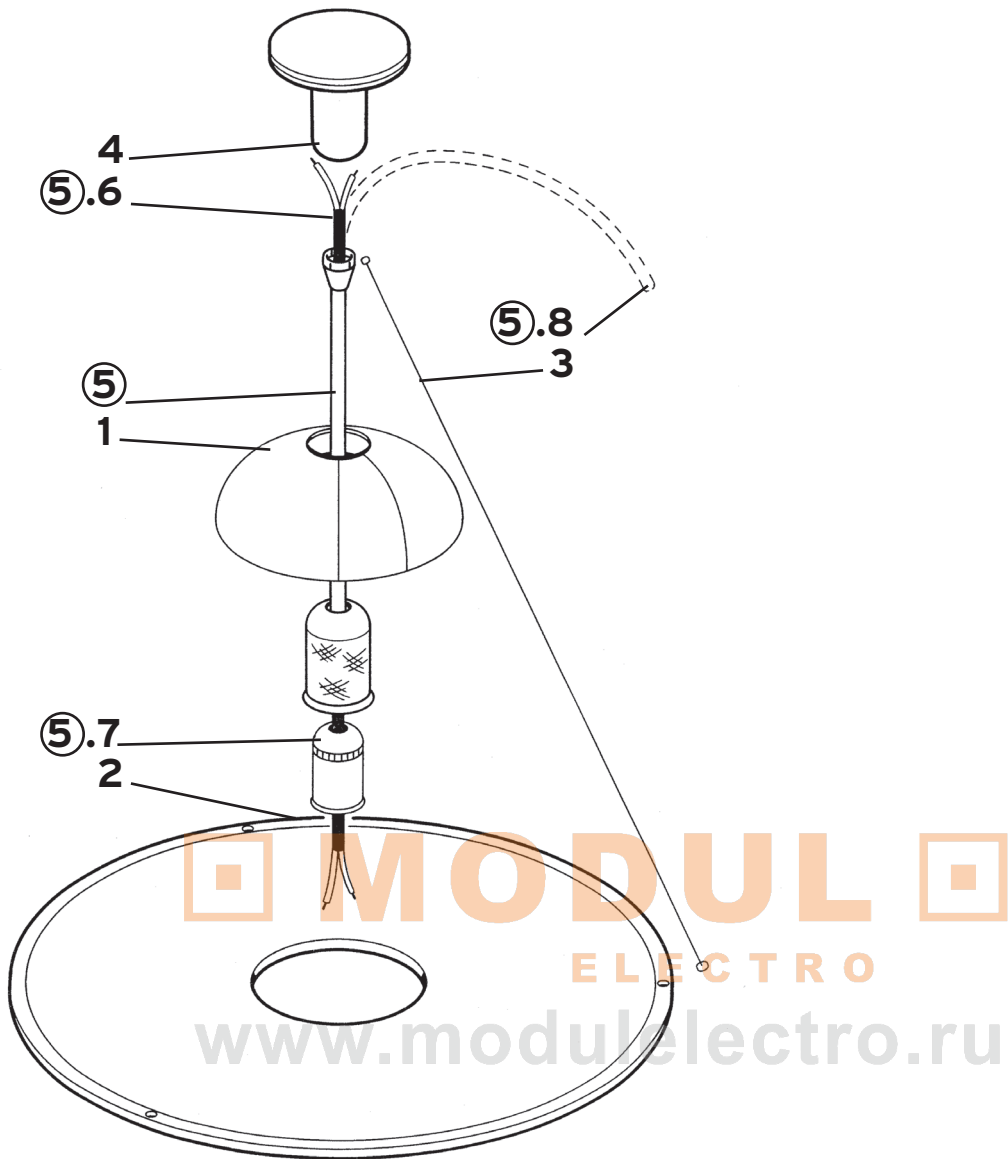

MODULO
ELECTRO
www.modulelectro.ru

1	Al. El. PC 1x18 Basic :: PC 1x18 Basic power supply	11615
2	Portalampada G24Q-2 :: G24Q-2 lampholder	08963

FOGLIO FL 26W

Design **Tobia Scarpa**

1	Al. El. QT-M 2x26/32W 230/240V :: QT-M 2x26/32W 230/240V power supply	12603
		13032