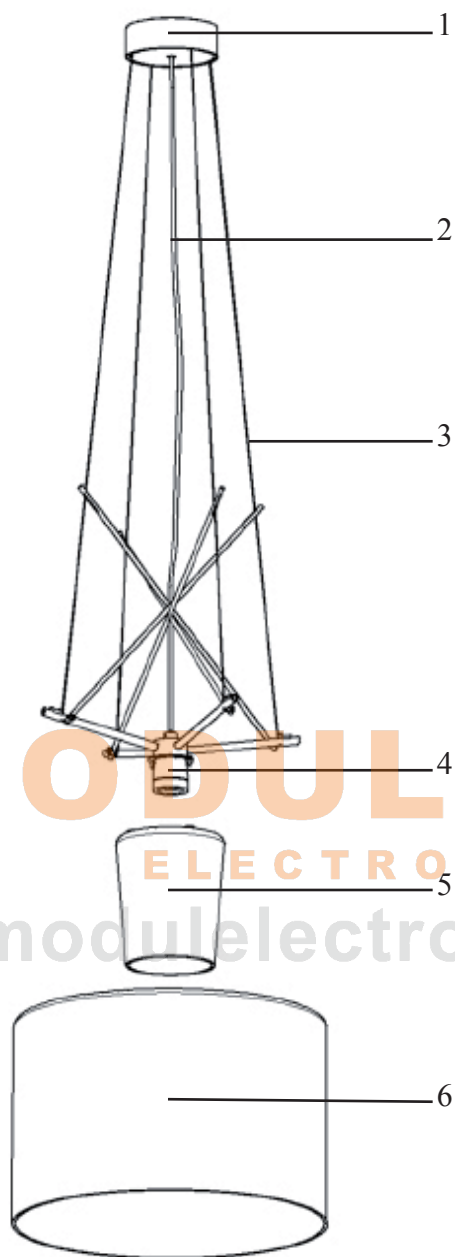

RAY S

Design **Rodolfo Dordoni**

MODULO
ELECTRO
www.modulelectro.ru

1	Assieme rosone :: Rose assembly-spare	RF5931100
2	Cavo sil/fep transp. 2x0,75 al mt. :: Sil/Fep transp. cable 2x0,75/mt.	13585
3	Cavo acc. mt.4 19 capi :: Steel cable mt. 4 19 capi	01089
4	Portalampane E27 ceramic :: Porcelain lampholder E27 620	10346
5	Assieme diffusore interno :: Internal diffuser	RF5931200
6	Diffusore F2-S vetro grigio :: Grey glass diffuser F2-S	15851
6	Diffusore F2-S alluminio nero lucido :: Polished black allum.diffuser F2-S	16082
6	Diffusore F2-S alluminio bianco lucido :: Polished white all.diffuser F2-S	16083