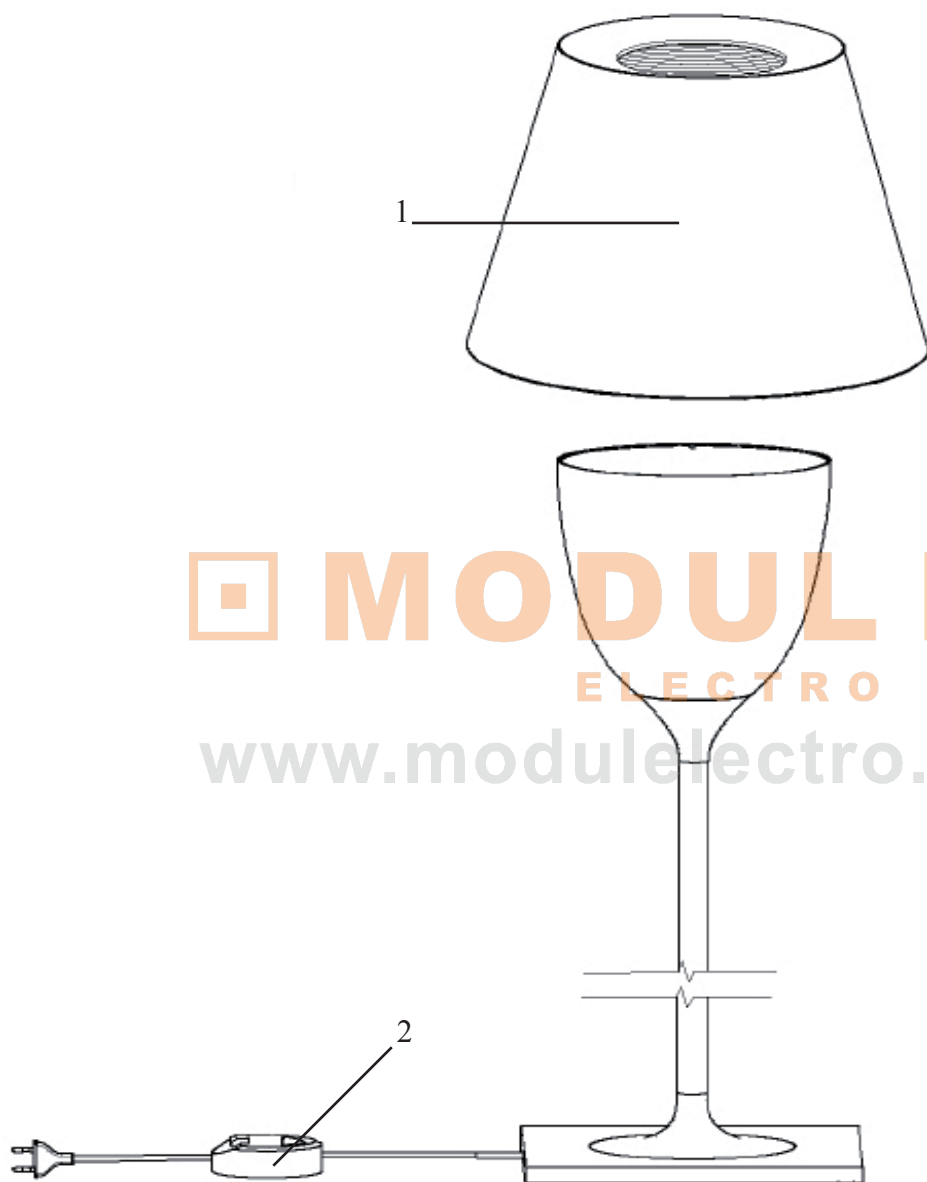

K TRIBE F3

Design Philippe Starck

1	Assieme diffusore All. arg. :: Aluminized coating diffusor set	RF6298004
1	Assieme diffusore All.bro. :: Bronze coating diffusor set	RF6298046
1	Assieme diffusore trasparente :: Trasparent diffusor set	RF6298000
1	Assieme diffusore soft avorio :: Ivory crown diffusor set	RF6298007
2	Dimmer Rondò 500W 240V Trans. :: Trans. 500W 240V Rondò dimmer	09885