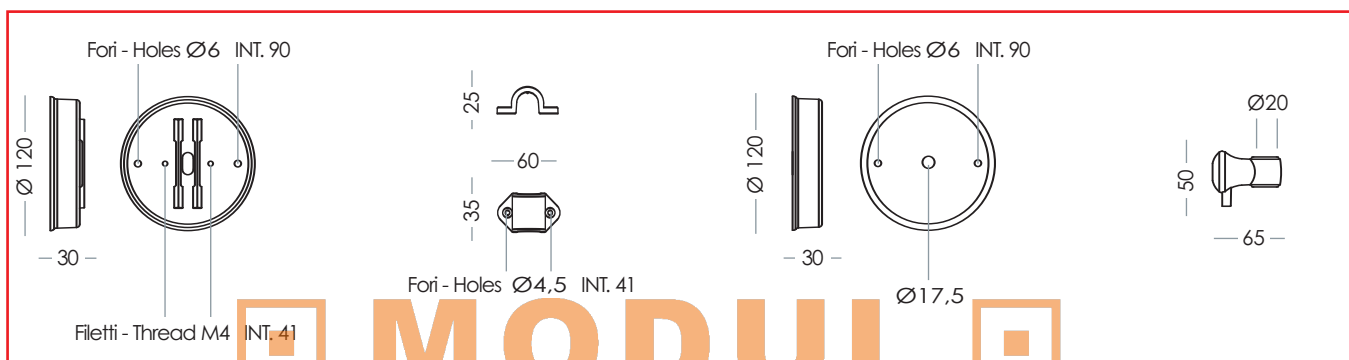

MODUL

ELECTRO

www.modulelectro.ru