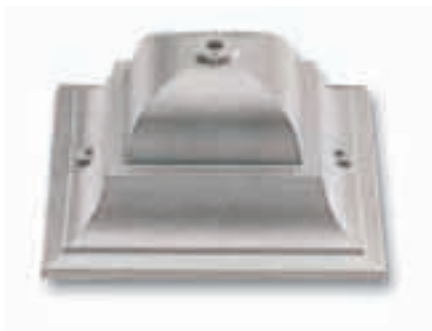

ART. 2212-A