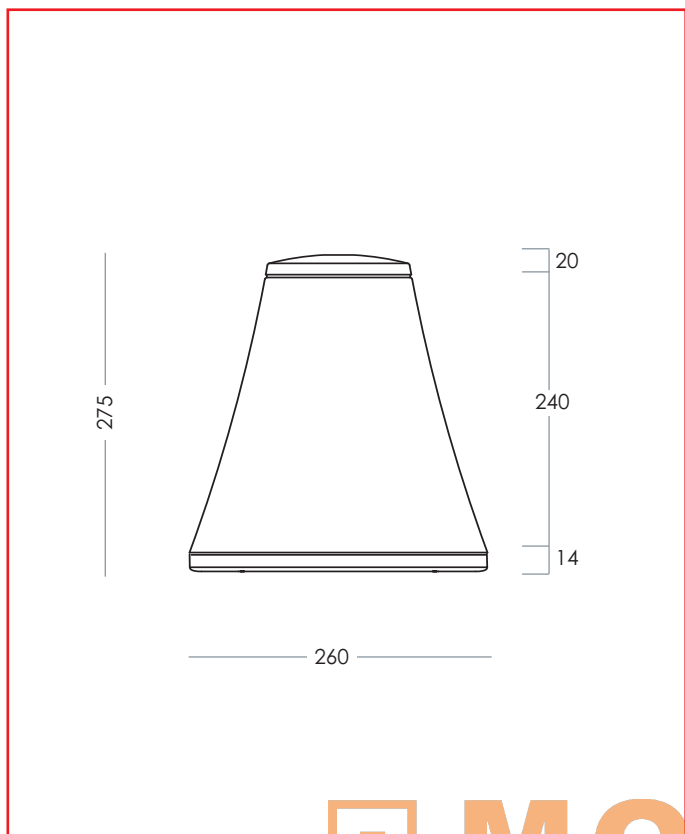

· COMPONENTI BASE · BASIC COMPONENTS

- N. 1 pcs art. 5950-A
- N. 1 pcs art. 097-TM125
- N. 1 pcs art. 097-TM120
- N. 1 pcs art. 097-TM105
- N. 1 pcs art. 7910-A
- N. 1 pcs art. 5960-A
- N. 1 pcs art. 7183-A
- N. 1 pcs art. 7880-A
- N. 1 pcs art. 5970-A

MODULO

ELECTRO

www.modulelectro.ru

· COMPONENTI BASE · BASIC COMPONENTS

- N. 1 pcs art. 5950-A
- N. 1 pcs art. 097-TM125
- N. 1 pcs art. 097-TM120
- N. 1 pcs art. 097-TM105
- N. 1 pcs art. 7910-A
- N. 1 pcs art. 5960-A
- N. 1 pcs art. 7183-A
- N. 1 pcs art. 7880-A
- N. 1 pcs art. 5970-A
- N. 1 pcs art. 1029-A-2
- N. 1 pcs art. 1046-A-1