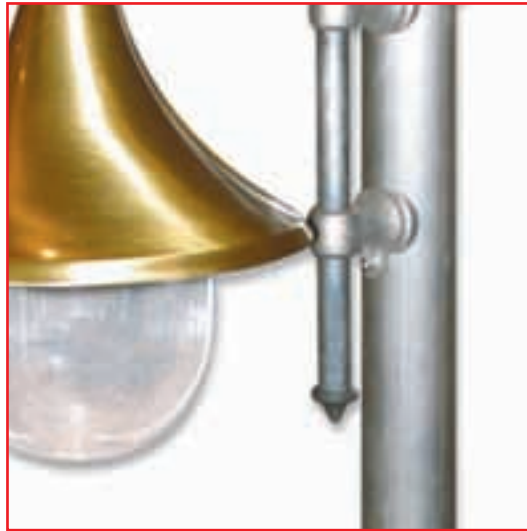

Terminale in alluminio per palo Ø 75
Aluminium top end finial for pole Ø 75

Applicazione art. 7300-A-A

Application example for art. 7300-A-A

Applicazione art. 7130-A-A

Application example for art. 7130-A-A