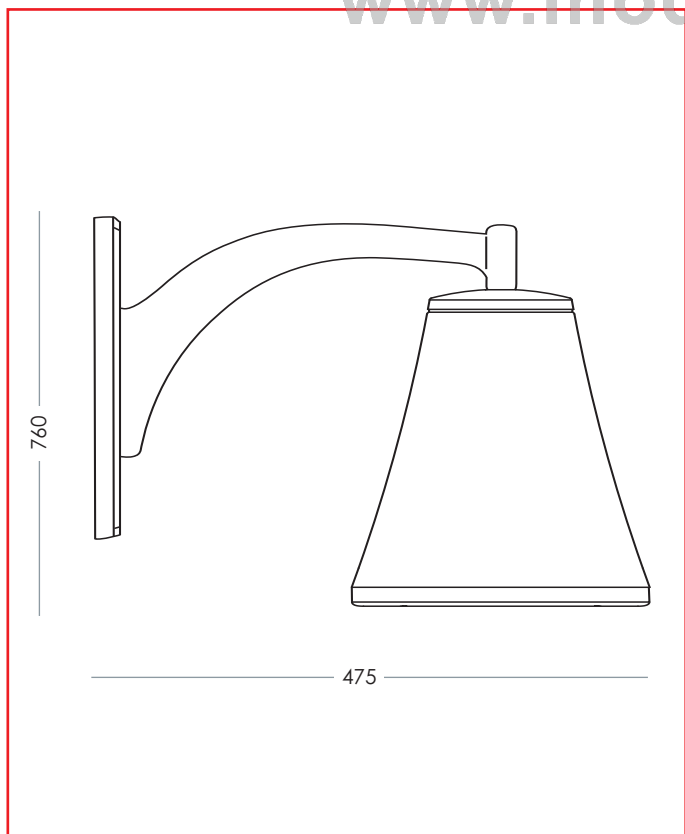

MODULO

ELECTRO

www.modulelectro.ru