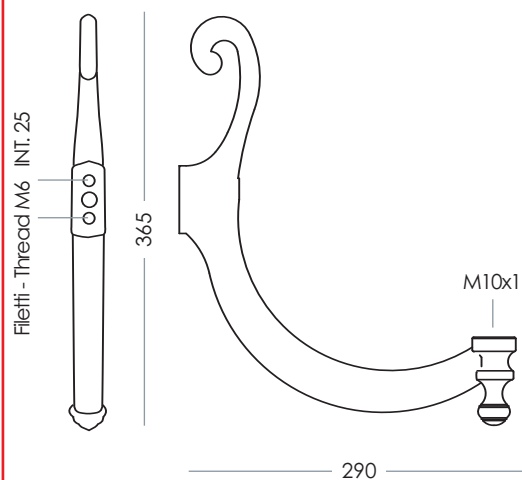

MODULO
ELECTRO

www.modulelectro.ru