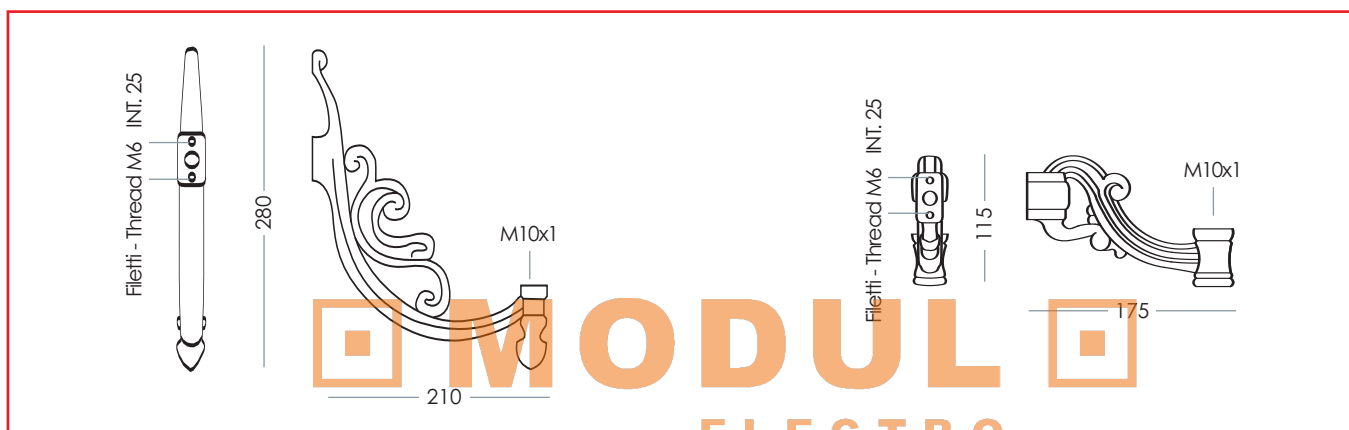

MODULO
ELECTRO

www.modulelectro.ru