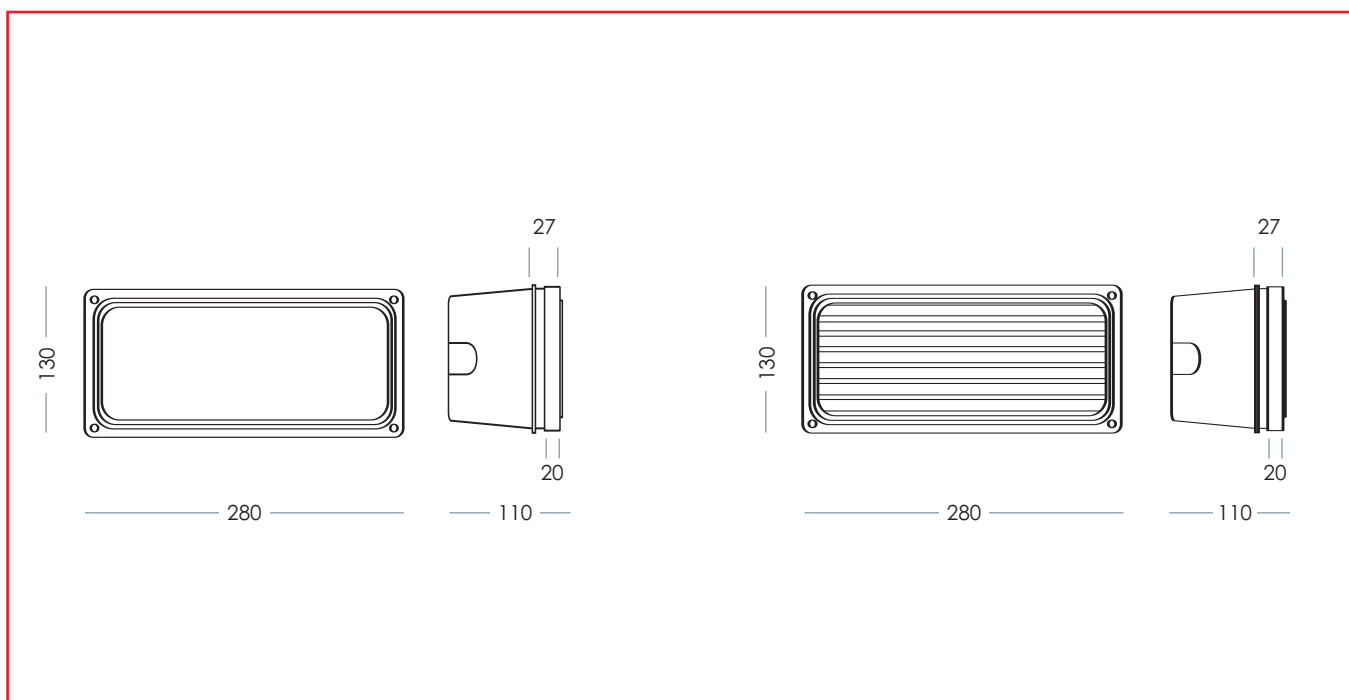

spotlight rectangular model

ART. 4450-A
Kit assemblato - Assembled Kit

ART. 4451-A

ART. 4452-A

MODUL
ELECTRO
www.modulelectro.ru

Contemporary Lamps

ART. 5950-A
Coperchio in alluminio
Aluminium cap

ART. 097-TM125
Guarnizione in silicone
Silicon Gasket