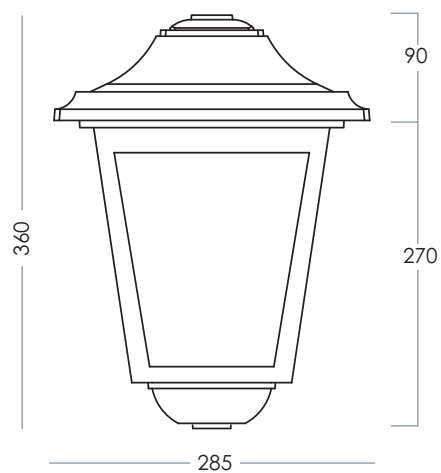

MODUL
ELECTRO
www.modulelectro.ru