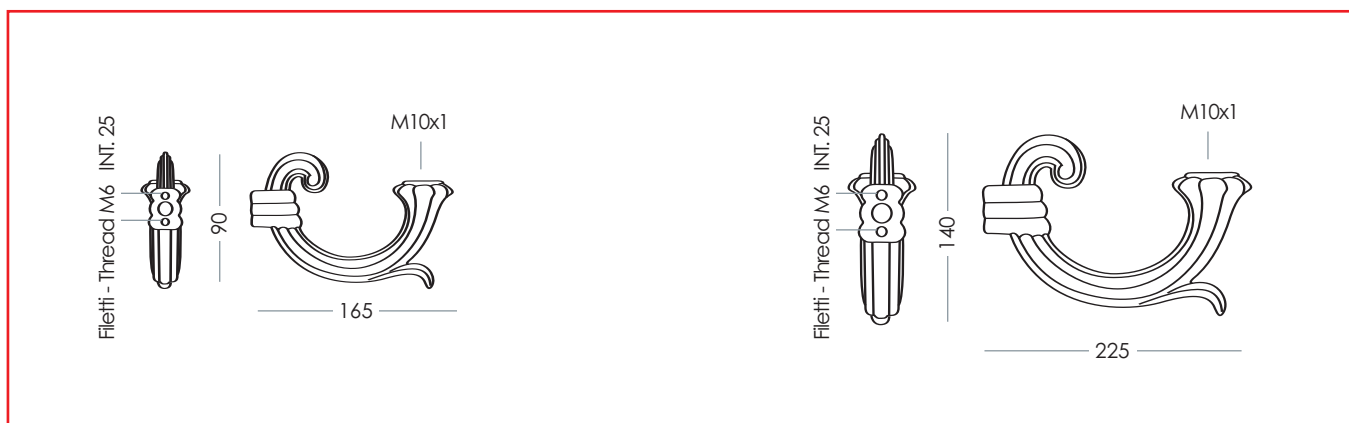

ART. 1057-A