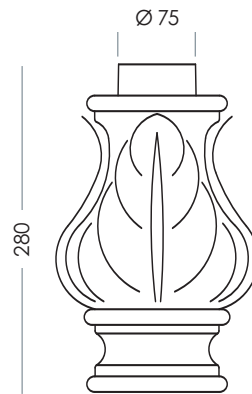

Filetto interno 2" GAS
Internal thread 2" GAS

Filetto interno 2" GAS
Internal thread 2" GAS