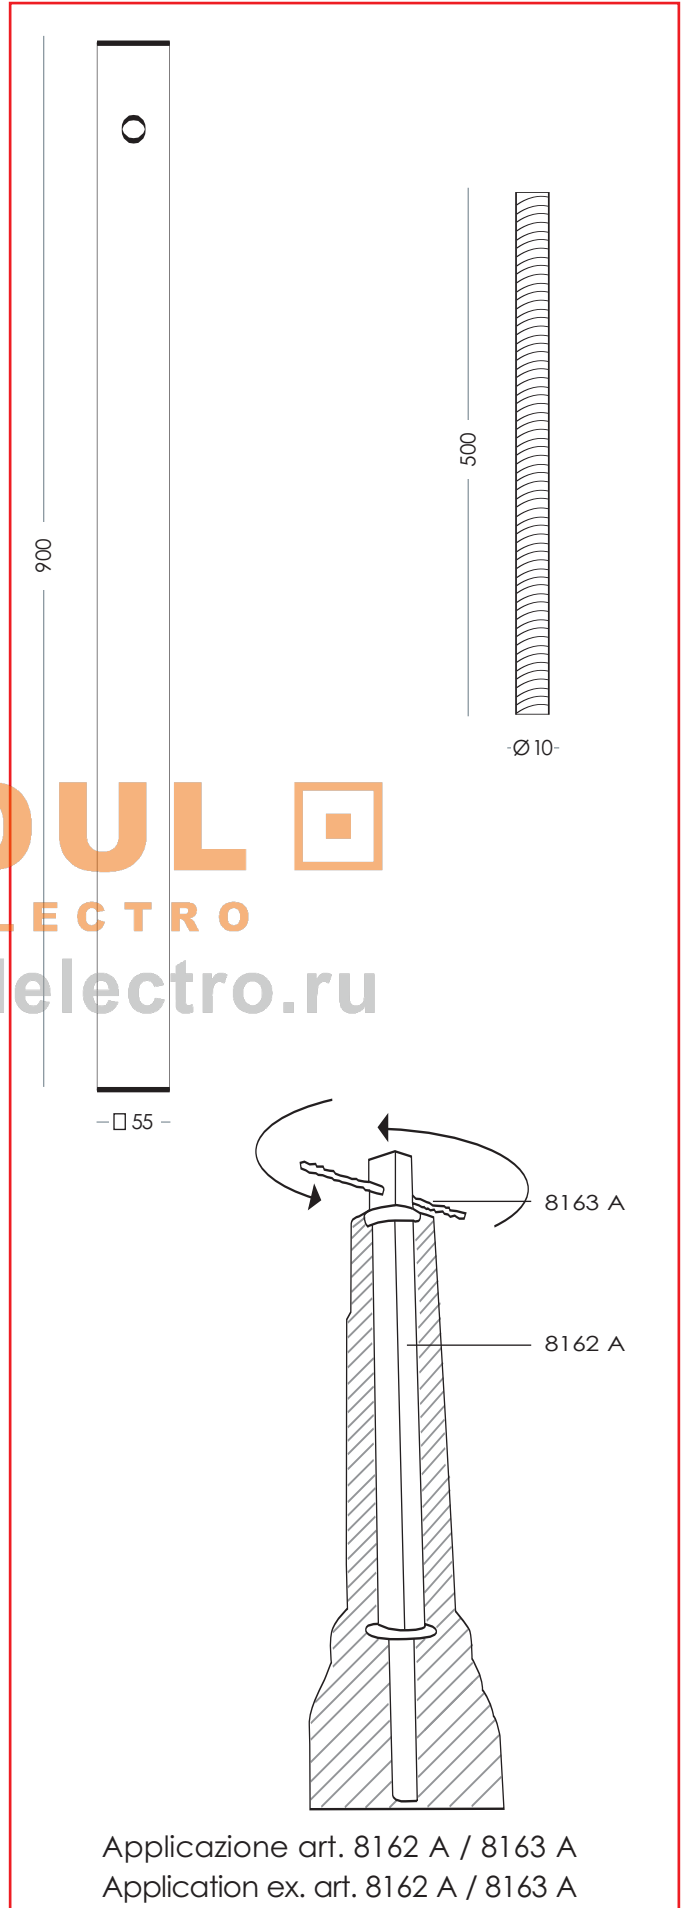

ART. 8163-A

Barra per avvitare e murare
Accessory