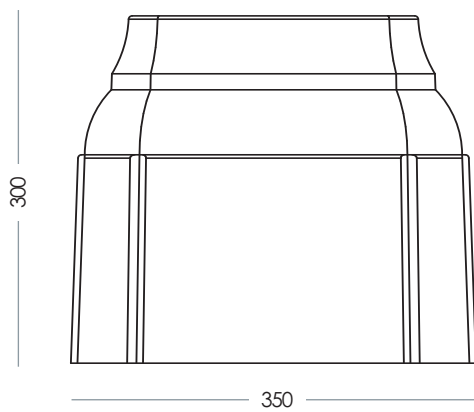

MODULO
ELECTRO
www.modulelectro.ru