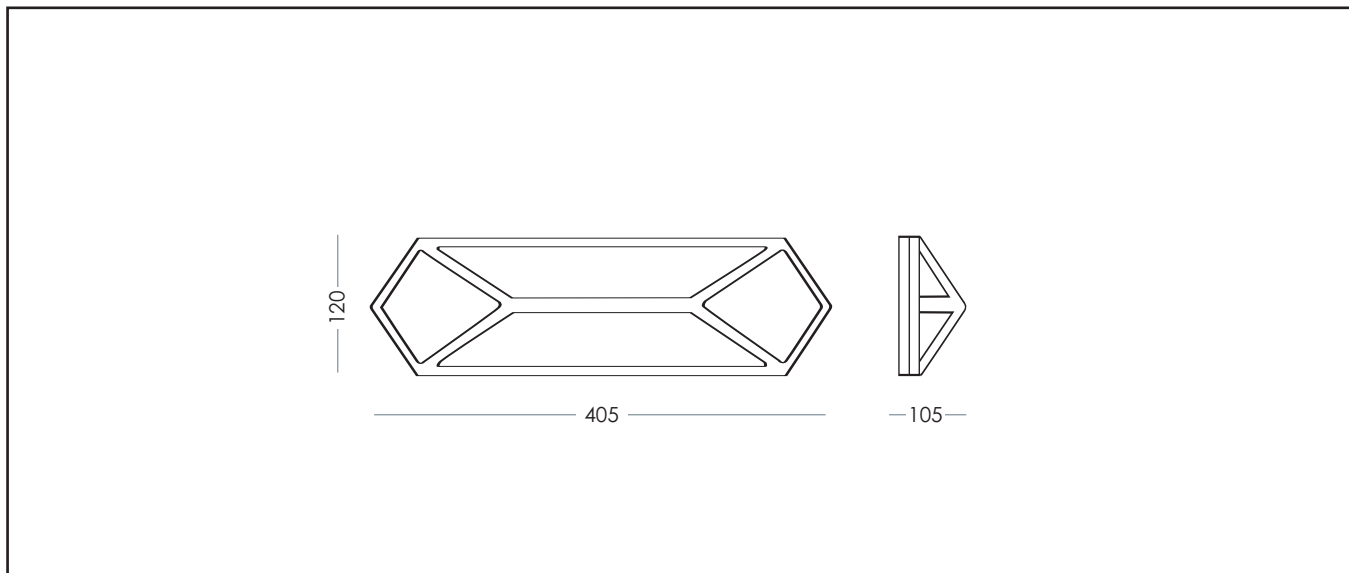

ART. 099-0411-O

Polycarbonato opale
Opal polycarbonate