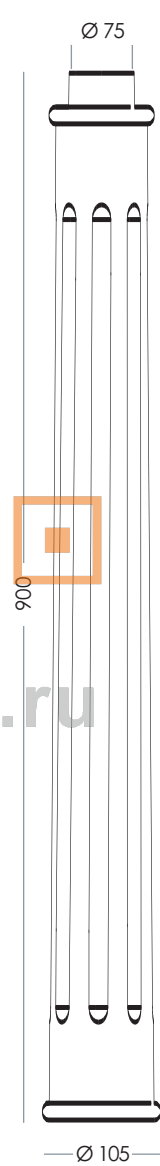

MODULO
ELECTRO
www.modulelectro.ru