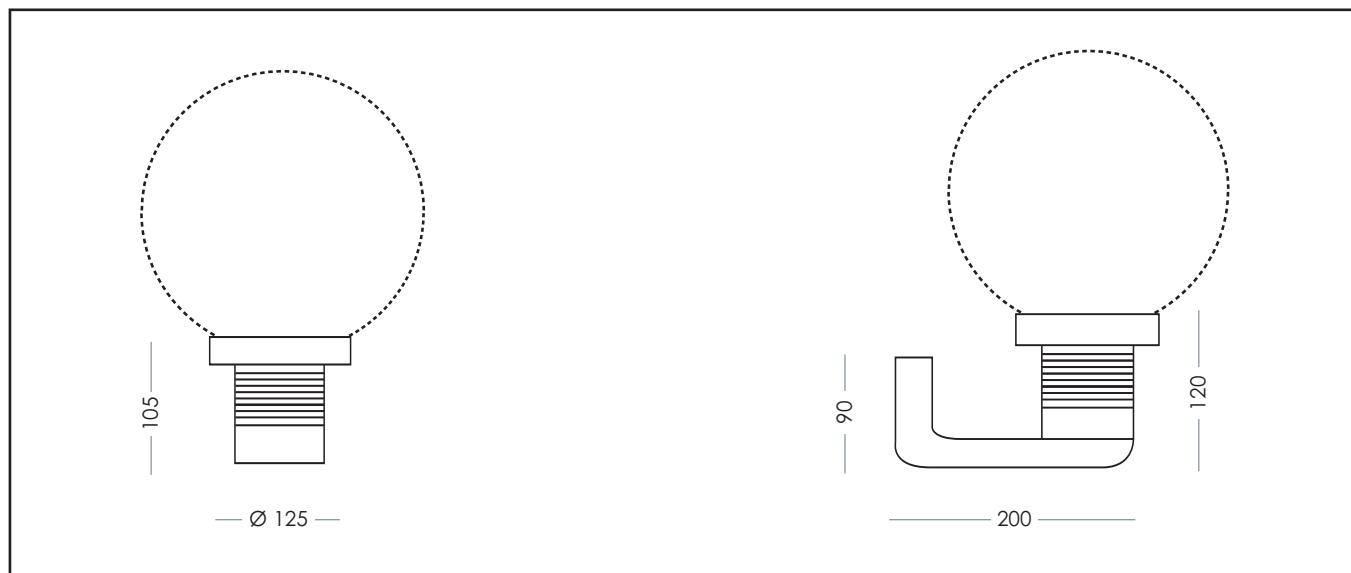

ART. 9826-A-N Nero Black
Per globo Ø 250 For globe Ø 250 Int. tube Ø60

ART. 9826-A-V Verde Green
Per globo Ø 250 For globe Ø 250 Int. tube Ø60

ART. 9826-A-B Bianco White
Per globo Ø 250 For globe Ø 250 Int. tube Ø60

ART. 9825-A-N Nero Black
Per globo Ø 250 For globe Ø 250

ART. 9825-A-V Verde Green
Per globo Ø 250 For globe Ø 250

ART. 9825-A-B Bianco White
Per globo Ø 250 For globe Ø 250

MODUL

ELECTRO

www.modulelectro.ru

ART. 9800-A-N Nero Black

ART. 9800-A-V Verde Green

ART. 9800-A-B Bianco White