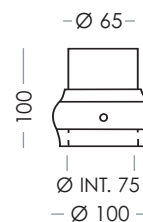

ART. 2710-A
Accessorio per applique
Wall lamp accessory