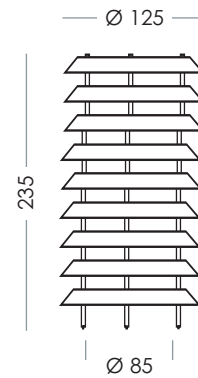

ART. 9994-A

Kit montato a 9 parabole  
Assembled kit with 9 parables

9993 A KIT SMONTATO:

- 3 Tige
- 6 Dadi
- 7 Parabole
- 21 Distanziali

9993 A NOT ASSEMBLED KIT :

- 3 Fixing
- 6 Screw
- 7 Parable
- 21 Spacer