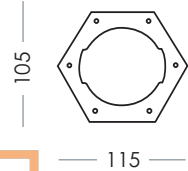

ART. 099-0705-N
Nero Black

ART. 099-0705-V
Verde Green

ART. 099-0705-B
Bianco White

MODULO
ELECTRO

www.modulelectro.ru

ART. 099-0702-N
Nero 2 luci Black 2 lights

ART. 099-0702-V
Verde 2 luci Green 2 lights

ART. 099-0702-B
Bianco 2 luci White 2 lights