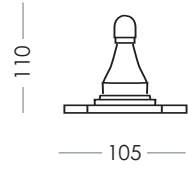

Various Components

ART. 099-0710-N
Nero Black

ART. 099-0710-V
Verde Green

ART. 099-0710-B
Bianco White