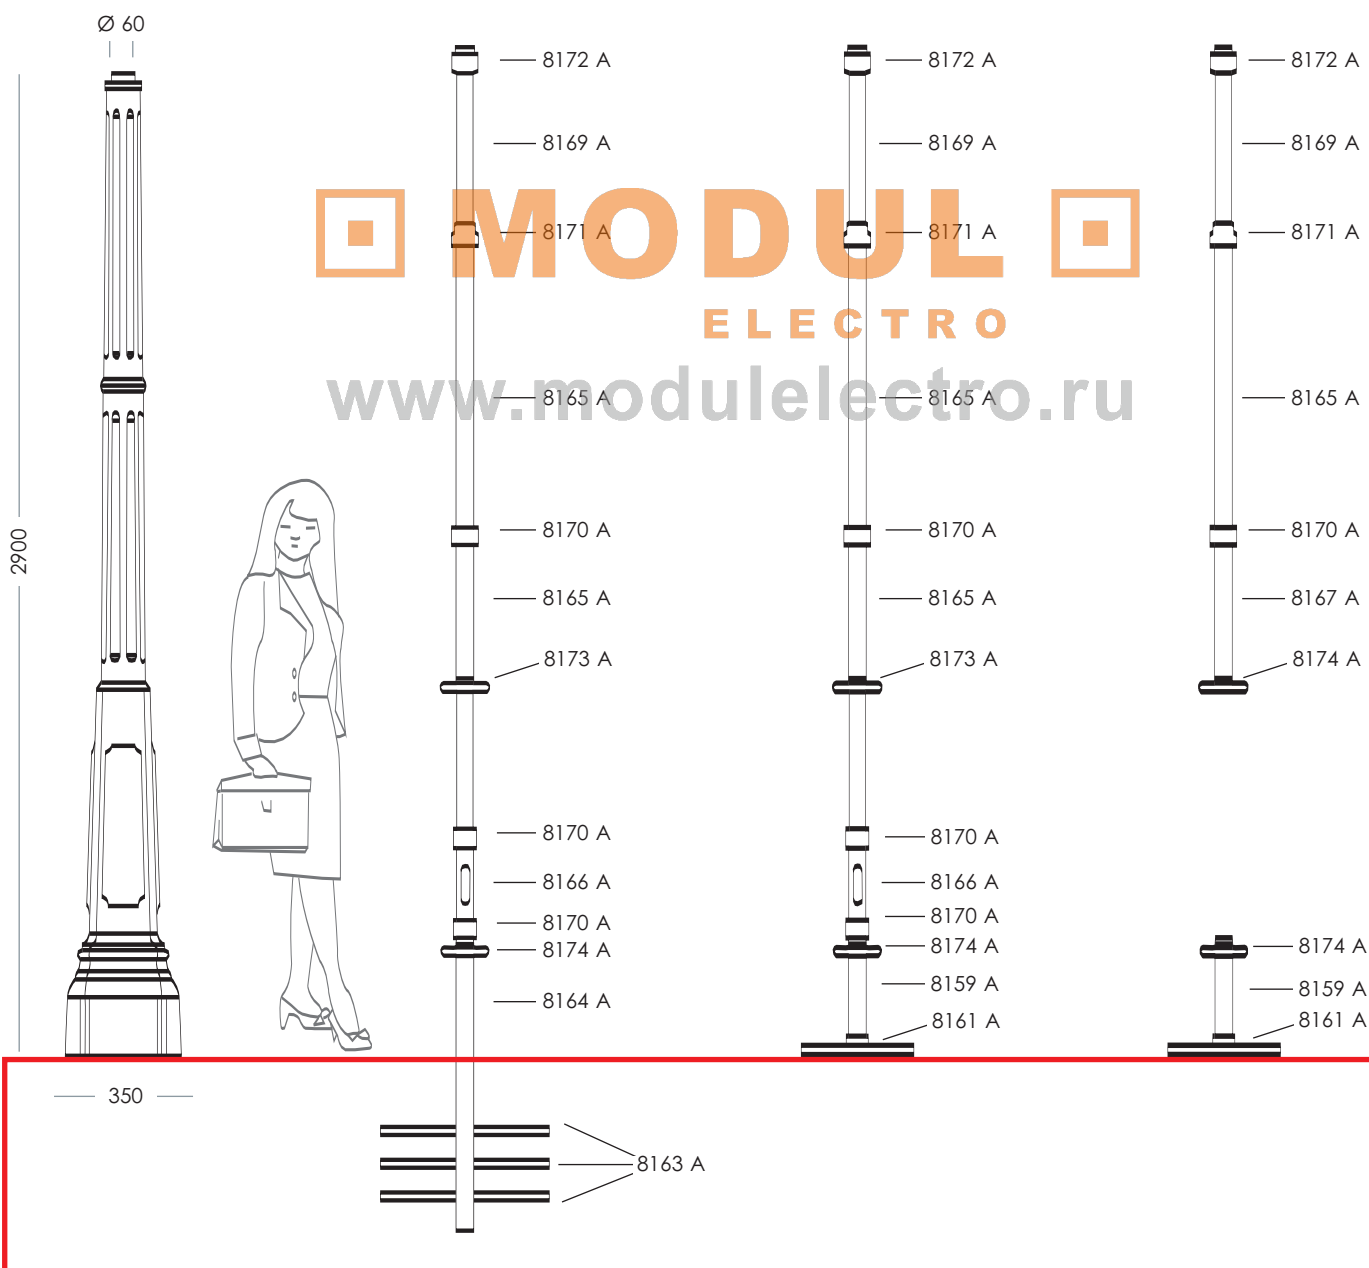

Struttura interna per fissaggio palo Pole Assembly: Internal fixing structure

ART. 20300-A-005

ART. 20300-A-015

ART. 20300-A-020

ART. 20300-A-030