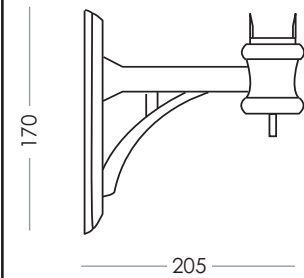

Various Components

ART. 7119-A-N Nero Black

ART. 7119-A-B Bianco White

ART. 099-0002

Guarnizione Gasket

ART. 099-0001

Guarnizione per braccio e base
Gasket for arm & base

ART. 099-0102-N

Nero Black

ART. 099-0102-V

Verde Green

ART. 099-0102-B

Bianco White

www.modulelectro.ru

ART. 099-0112-N

Nero Black

ART. 099-0112-V

Verde Green

ART. 099-0112-B

Bianco White

ART. 099-0600-N

Nero Black

ART. 099-0600-V

Verde Green

ART. 099-0600-B

Bianco White