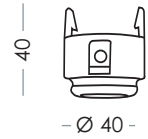

Various Components

ART. 7119-A-N Nero Black

ART. 7119-A-B Bianco White