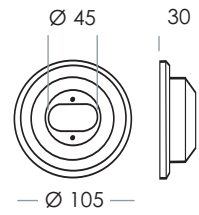

Kit smontato a 7 parabole
Not assembled kit with 7 parables

Kit montato a 9 parabole
Assembled kit with 9 parables

9993 A KIT SMONTATO:

- 3 Tige
- 6 Dadi
- 7 Parabole
- 21 Distanziali

9993 A NOT ASSEMBLED KIT :

- 3 Fixing
- 6 Screw
- 7 Parable
- 21 Spacer