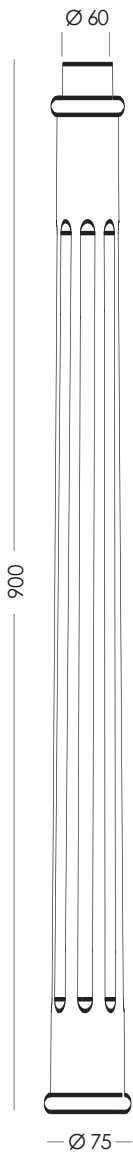

MODULO
ELECTRO
www.modulelectro.ru