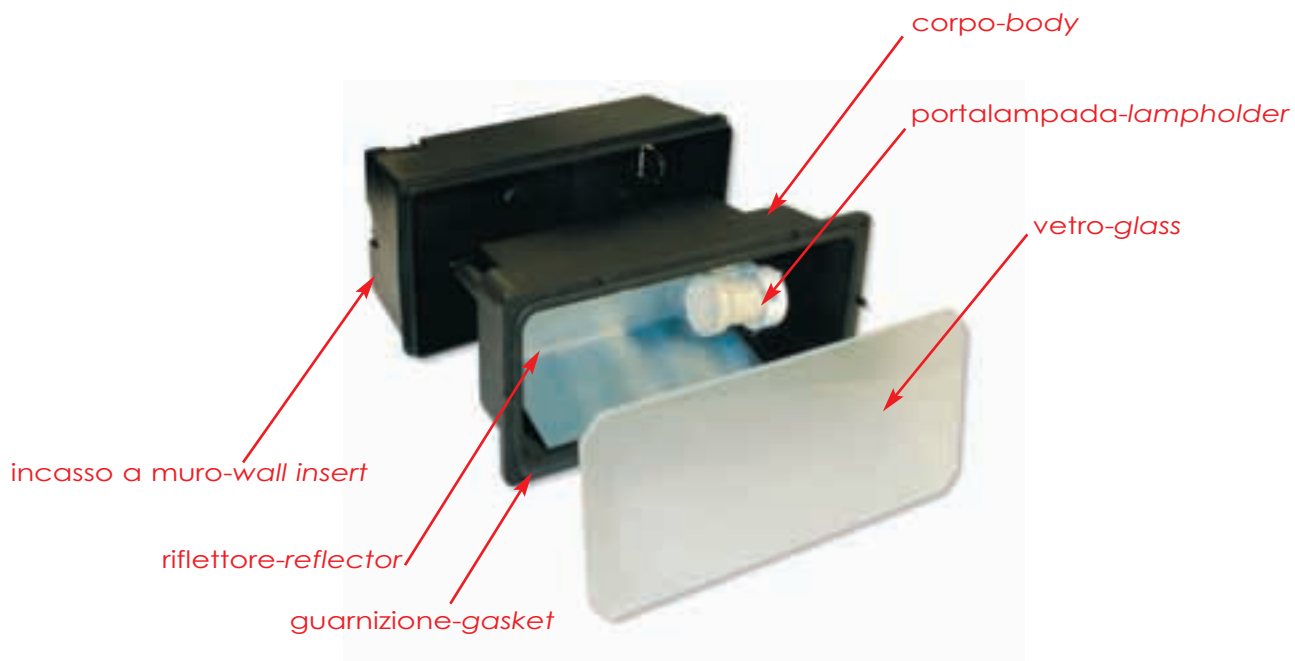

spotlight rectangular model

ART. 4450-A
Kit assemblato / Assembled Kit