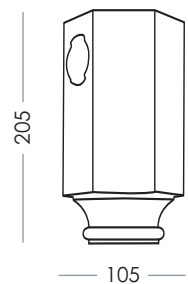

ART. 099-0703-N
Nero 3 luci Black 3 lights

ART. 099-0703-V
Verde 3 luci Green 3 lights

ART. 099-0703-B
Bianco 3 luci White 3 lights