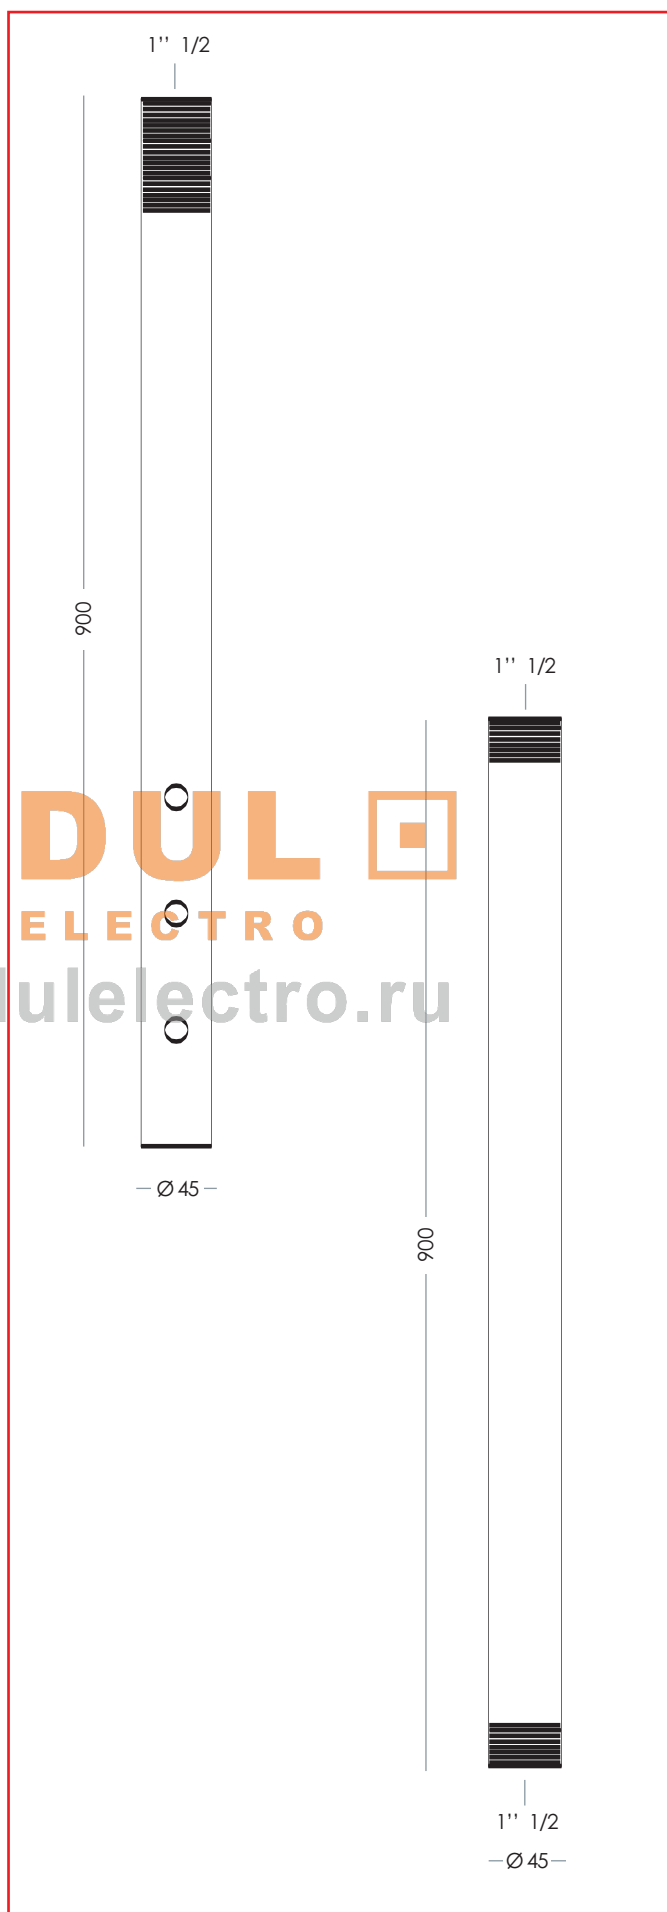

MODULO
ELECTRO
www.modulelectro.ru