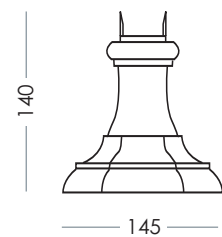

ART. 099-0600-N

Nero Black

ART. 099-0600-V

Verde Green

ART. 099-0600-B

Bianco White