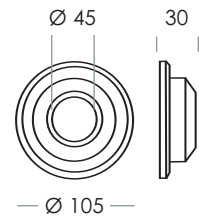

Kit smontato a 7 parabole
Not assembled kit with 7 parables

Kit montato a 9 parabole
Assembled kit with 9 parables

9993 A KIT SMONTATO:

- 3 Tige
- 6 Dadi
- 7 Parabole
- 21 Distanziali

9993 A NOT ASSEMBLED KIT :

- 3 Fixing
- 6 Screw
- 7 Parable
- 21 Spacer