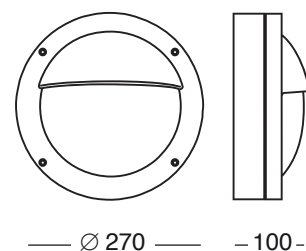

4410-OTT

Ø 270 x H 45
base in ottone
brass base

7002-A

passacavo
cable-pass

4411-OTT

cornice in ottone
brass cover

4412-OTT

cornice in ottone
brass cover