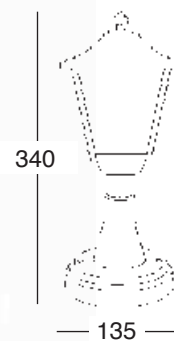

IP43

097-107-OTT

kit no assem./no cablato/no vernic./no portalampada
not assembly/not cabled/not painted/without lampholder kit

E14 MAX 60W

093-107-OT31-S / -C

serie finita/assemblata/cablata/verniciata
finished/assembly/cabled/painted serie

095-107-OT31-S / -C

kit non assemblato/non cablato/verniciato
not assembly/not cabled/painted kit

11-004
rosone
canopy

10-003
gancio
hook

12-010
catena
chain

10-003
gancio
hook

2200-OTT
cappello
cover

7720-A
policarbonato trasparente
transparent polycarbonate

7720-A-O
policarbonato opale
opal polycarbonate

050-0451
copri portalampada
lampholder cover

3200-OTT
gabbia
cage

5230-OTT
finale
finial

6010-OTT
basetta per mod. 107
small base for model 107

MODULO
ELETTRO
www.modulelighting.it