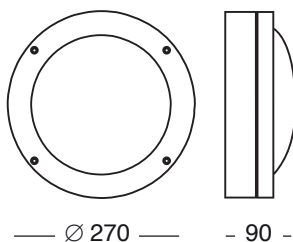

4410-OTT

Ø 270 x H 45
base in ottone
brass base

7002-A

passacavo
cable-pass

4411-OTT

cornice in ottone
brass cover

4412-OTT

cornice in ottone
brass cover