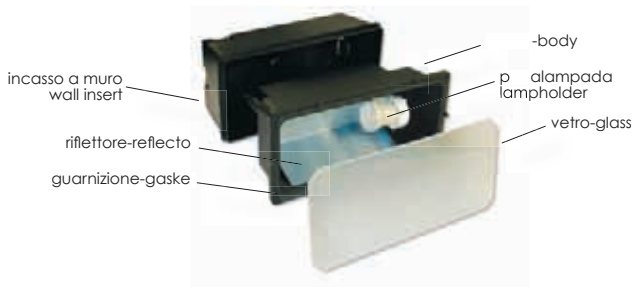

MODULE
ELECTRO
www.modulelectro.ru

4450-A
kit assemblato
assembled kit