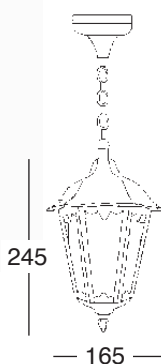

Art. 093-100-OT30-C = Ottone cromato

Brass articles finitures:

Satinated brass

Chrome-plated brass

To obtain a wish finiture "-S, -C,"
suffix must be added
at the end of the article code

Example:

Art. 093-100-OT30-S = Satined brass

050-0451

copri portalampada
lampholder cover

3100-OTT

gabbia
cage

1030-OTT

braccio
arm

7175-A

kit di montaggio
assembly kit