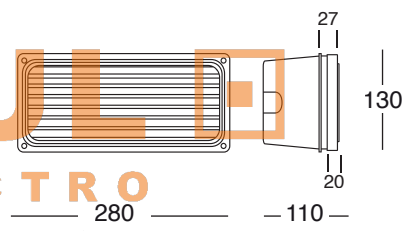

IP65

097-005-OTT

kit no assem./no cablato/no vernic /no portalampada
not assembly/not cabled/not painted/without lampholder kit

— E27 MAX 100W —

093-005-OT30-S / -C / -N

serie finita/assemblata/cablata/verniciata
finished/assembly/cabled/painted serie

095-005-OT30-S / -C / -N

kit non assemblato/non cablato/verniciato
not assembly/not cabled/painted kit

IP65

097-006-OTT

kit no assem./no cablato/no vernic./no portalampada
not assembly/not cabled/not painted/without lampholder kit

— E27 MAX 100W —

093-006-OT30-S / -C / -N

serie finita/assemblata/cablata/verniciata
finished/assembly/cabled/painted serie

095-006-OT30-S / -C / -N

kit non assemblato/non cablato/verniciato
not assembly/not cabled/painted kit

MODULE
ELECTRO
www.modulelectro.ru