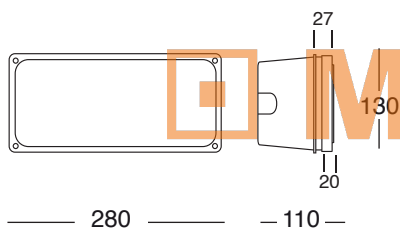

IP65

097-005-OTT

kit no assem./no cablato/no vernic /no portalampada
not assembly/not cabled/not painted/without lampholder kit

— E27 MAX 100W —

093-005-OT30-S / -C / -N

serie finita/assemblata/cablata/verniciata
finished/assembly/cabled/painted serie

095-005-OT30-S / -C / -N

kit non assemblato/non cablato/verniciato
not assembly/not cabled/painted kit

IP65

097-006-OTT

kit no assem./no cablato/no vernic./no portalampada
not assembly/not cabled/not painted/without lampholder kit

— E27 MAX 100W —

093-006-OT30-S / -C / -N

serie finita/assemblata/cablata/verniciata
finished/assembly/cabled/painted serie

095-006-OT30-S / -C / -N

kit non assemblato/non cablato/verniciato
not assembly/not cabled/painted kit

MODULE
ELECTRO
www.modulelectro.ru