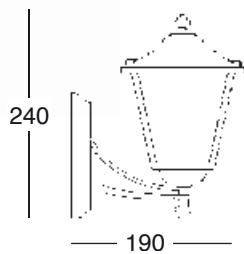

Outdoor Brass Mignon Serie

IP43

097-104-OTT

kit no assem./no cablato/no vernic./no portalampada
not assembly/not cabled/not painted/without lampholder kit

E14 MAX 60W

093-104-OT31-S / -C

serie finita/assemblata/cablata/verniciata
finished/assembly/cabled/painted serie

095-104-OT31-S / -C

kit non assemblato/non cablato/verniciato
not assembly/not cabled/painted kit