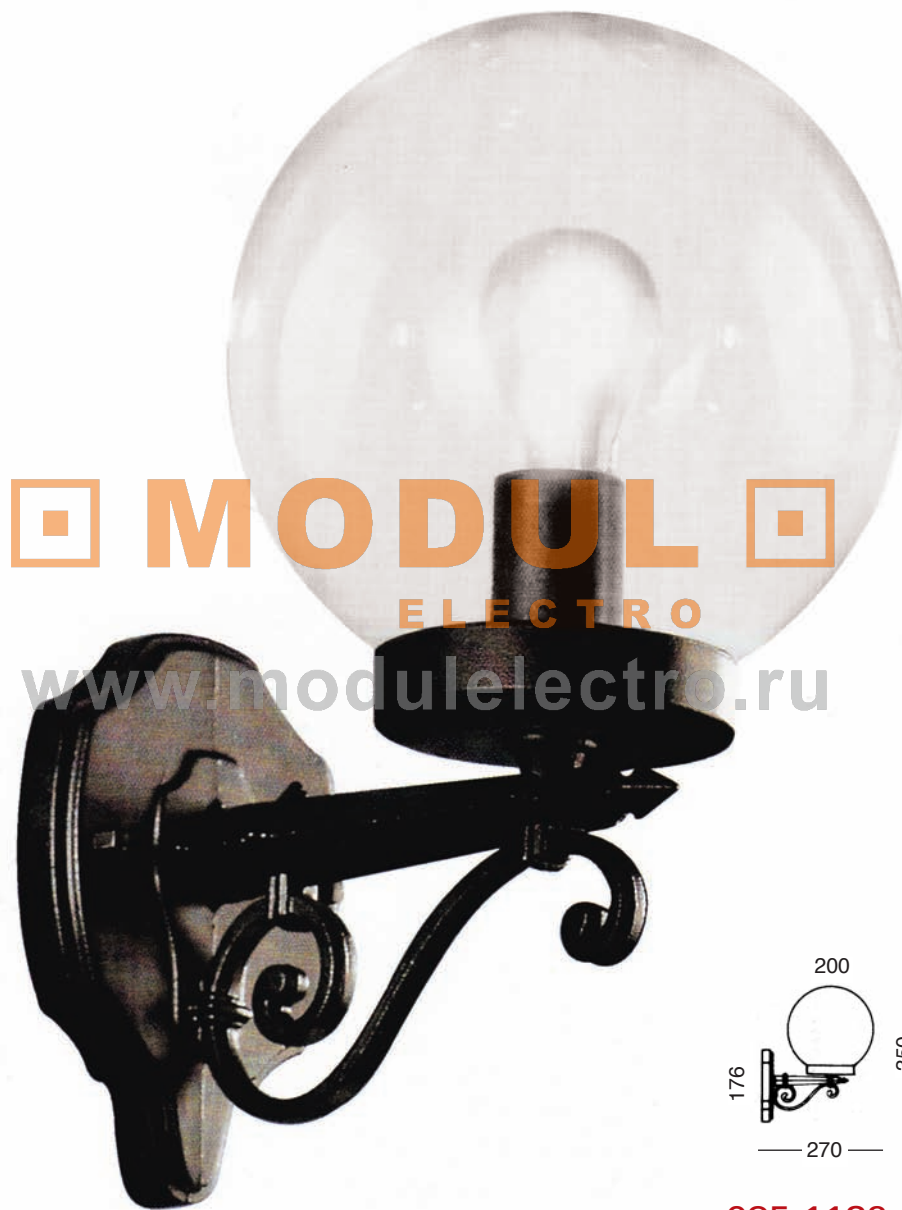

BLACK COLOUR
	GREEN COLOUR
	WHITE COLOUR
PC	TRANSPARENT OR OPAL

E 27
IP 44
40W
15W

MODUL
ELECTRO
www.modulelectro.ru

095-1128-NT30
EX ART. 03300