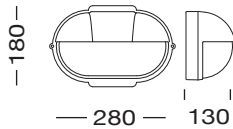

MODULO
ELECTRO

www.modulelectro.ru

095-1366-NT30

EX ART. 03140