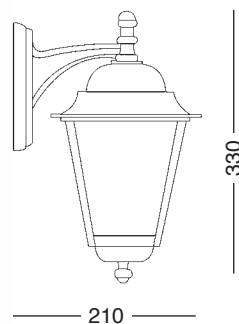

Gaudi

Housing : Brass

Diffuser : Polycarbonate or Glass

MAX 75 W - E27 - IP 44