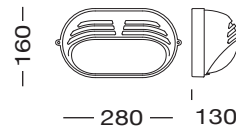

Matisse

095-1365-NT30

EX ART. 03130