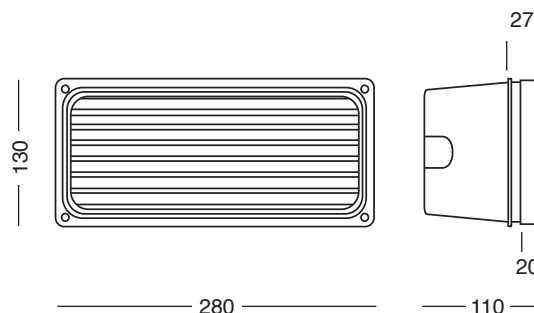

095-1127-NT30
EX ART. 03290

Degas

	BLACK COLOUR	E 27 IP 65 100W  
	GREEN COLOUR	
	WHITE COLOUR	
GLASS	OPAL	

095-005-NO30
EX ART. 03220

095-006-NO30
EX ART. 03230

	BLACK COLOUR
	GREEN COLOUR
	WHITE COLOUR
PC	TRANSPARENT OR OPAL