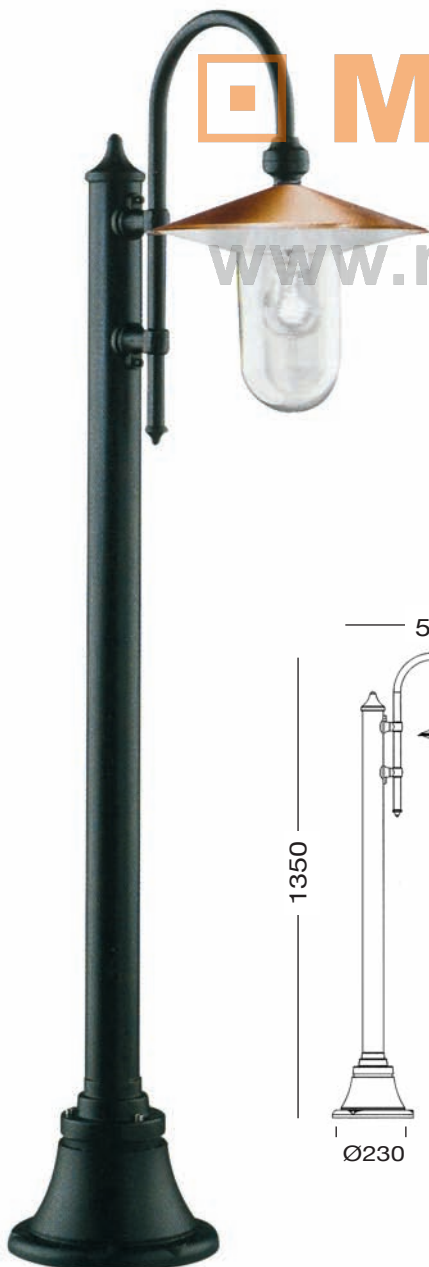

EX ART. 02150

095-1248-RT30

EX ART. 02230
copper

MODULO
ELECTRO
www.modulelectro.ru

MODUL
ELECTRO
www.modulelectro.ru

Monet

For all technical inquiries or clarification please refer to our area distributor or local agent

Monet

095-1250-NT30

EX ART. 02270

095-1250-RT30

EX ART. 02275

copper

MODULO
ELECTRO

www.modulelectro.ru