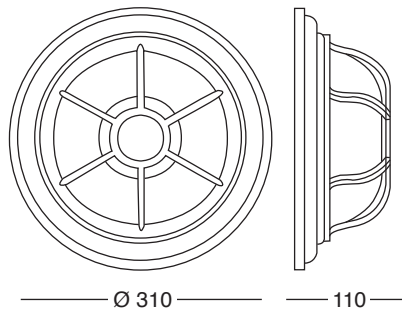

095-1375-NT30
EX ART. 03240

E 27
IP 44
75W
23W

aluminium