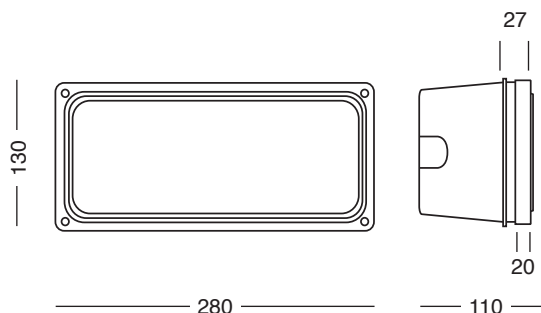

095-1127-NT30
EX ART. 03290

Degas

	BLACK COLOUR	E 27 IP 65 100W  
	GREEN COLOUR	
	WHITE COLOUR	
GLASS	OPAL	

095-005-NO30
EX ART. 03220

095-006-NO30
EX ART. 03230

	BLACK COLOUR
	GREEN COLOUR
	WHITE COLOUR
PC	TRANSPARENT OR OPAL