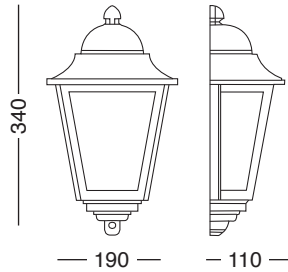

Boccioni

Housing : Brass
Diffuser : Polycarbonate or Glass
MAX 75 W - E27 - IP 44

EX ART. 04080