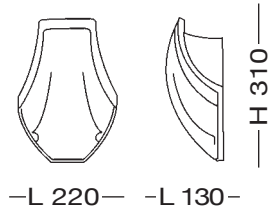

Tintoretto

	BLACK COLOUR
	GREEN COLOUR
	WHITE COLOUR
PC	OPAL

E 27
IP 44
100W
23W

MODUL **ELECTRO**

www.modulelectro.ru

095-1360-NO30
EX ART. 03085

095-1361-NO30
EX ART. 03080