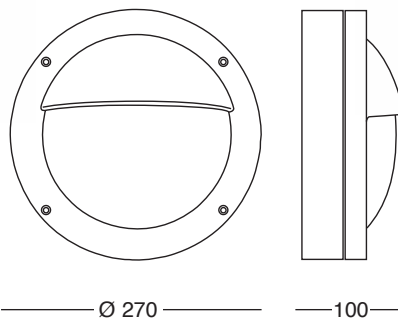

electrical system:
TC-DD
TC-D
E27