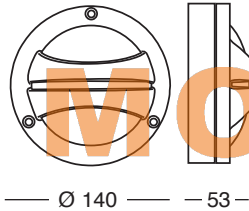

E 27
IP 44
75W 
23W 

aluminium

	BLACK COLOUR
	GREEN COLOUR
	WHITE COLOUR
PC	OPAL

G 9
IP 55
1x25 W 

095-001-B50 G9
EX ART. 03180
095-001-B42 GX53

095-003-N50 G9
EX ART. 03190
095-003-B42 GX53

095-004-N50 G9
EX ART. 03200
095-004-B42 GX53