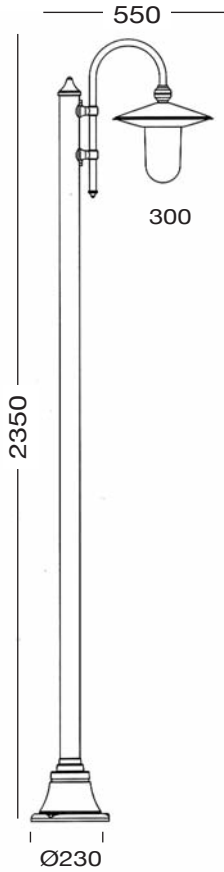

BLACK COLOUR
	GREEN COLOUR
	WHITE COLOUR
PC	TRANSPARENT OR OPAL

E 27
IP 44
75W
23W
CE