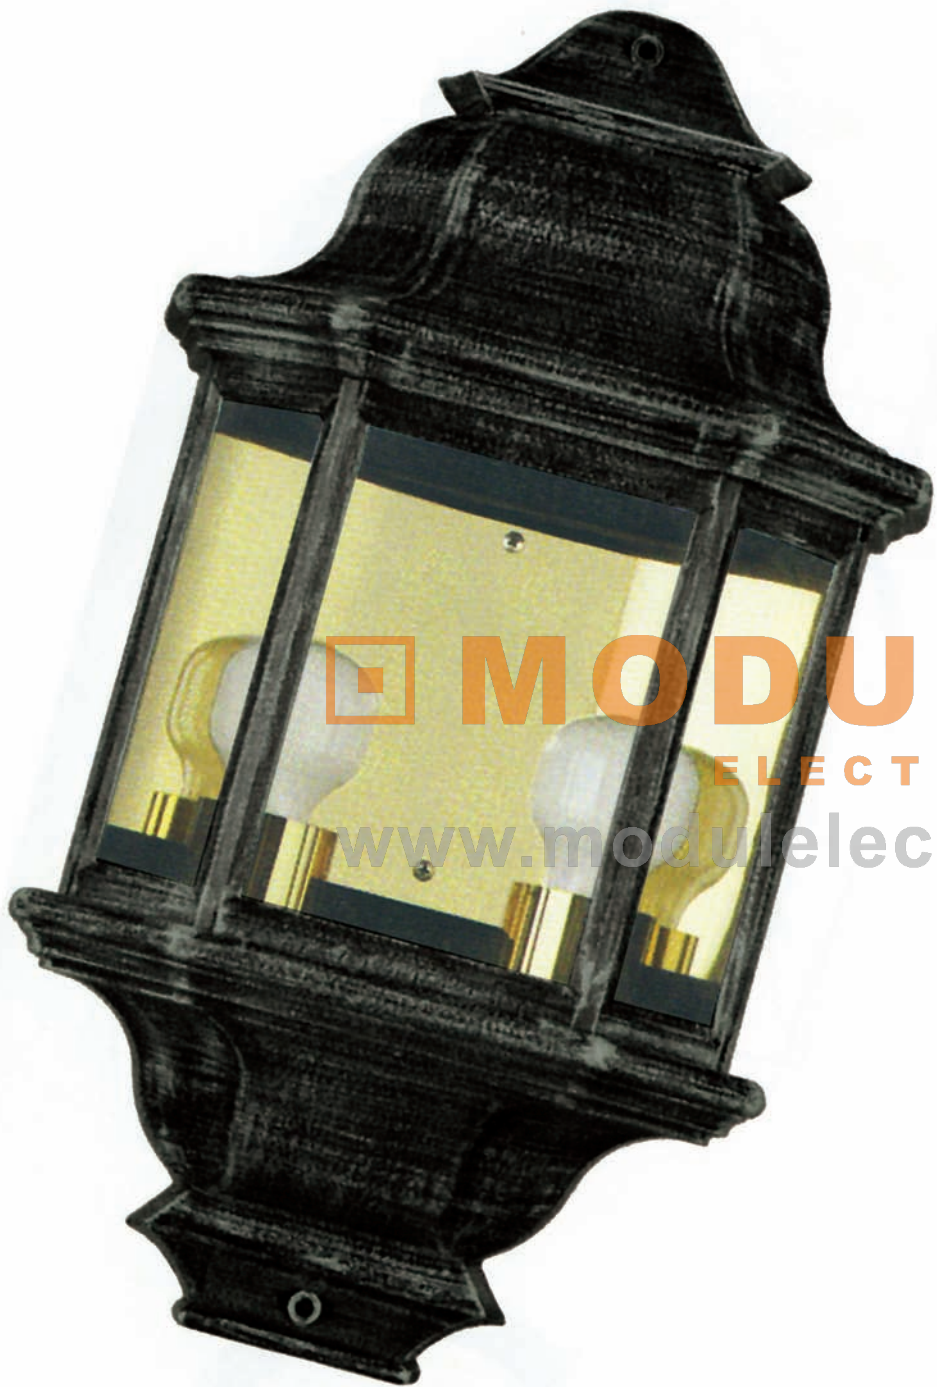

MODUL
ELECTRO
www.modulelectro.ru

Matisse

For all technical inquiries or clarification please refer to our area distributor or local agent