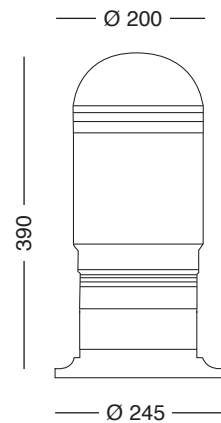

BLACK COLOUR
	GREEN COLOUR
	GRAY COLOUR

nylon & polycarbonate