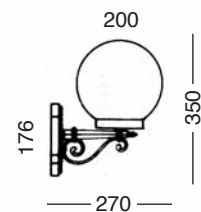

095-1128-NT30
EX ART. 03300