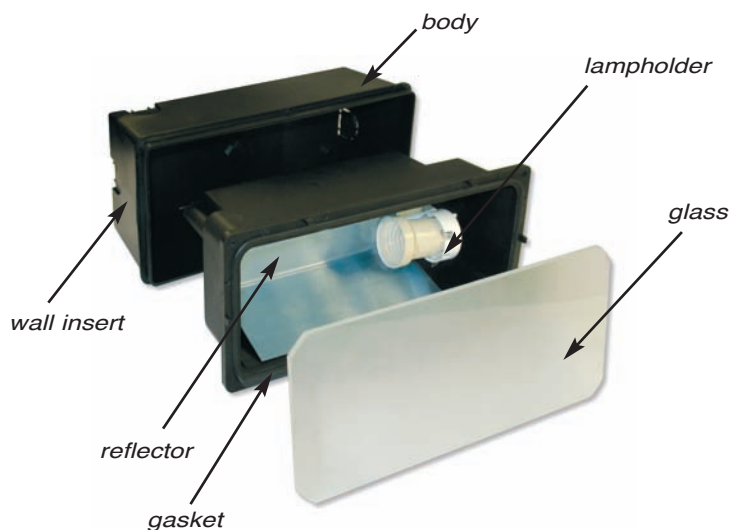

095-1127-NT30
EX ART. 03290

Degas

	BLACK COLOUR	E 27 IP 65 100W  
	GREEN COLOUR	
	WHITE COLOUR	
GLASS	OPAL	

095-005-NO30
EX ART. 03220

095-006-NO30
EX ART. 03230

	BLACK COLOUR
	GREEN COLOUR
	WHITE COLOUR
PC	TRANSPARENT OR OPAL