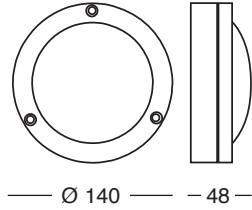

E 27
IP 44
75W 
23W 

aluminium

	BLACK COLOUR
	GREEN COLOUR
	WHITE COLOUR
PC	OPAL

G 9
IP 55
1x25 W 

095-001-B50 G9
EX ART. 03180
095-001-B42 GX53

095-003-N50 G9
EX ART. 03190
095-003-B42 GX53

095-004-N50 G9
EX ART. 03200
095-004-B42 GX53