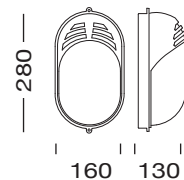

095-1367-NT30

EX ART. 03150