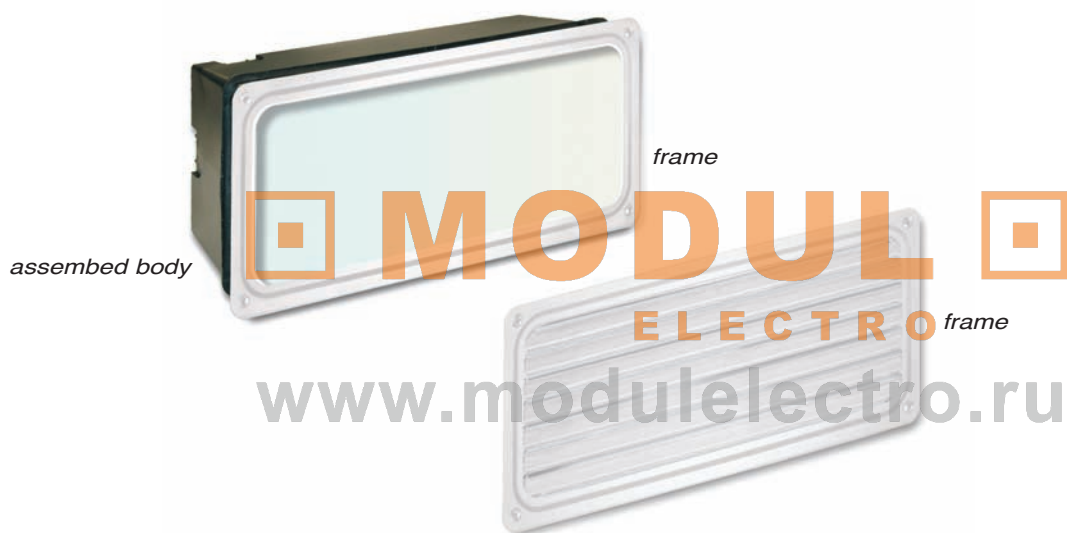

Degas

	BLACK COLOUR	E 27 IP 65 100W
	GREEN COLOUR	
	WHITE COLOUR	
GLASS	OPAL