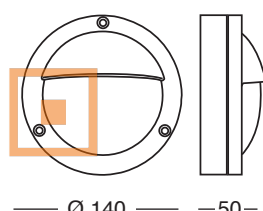

E 27
IP 44
75W 
23W 

aluminium

	BLACK COLOUR
	GREEN COLOUR
	WHITE COLOUR
PC	OPAL

G 9
IP 55
1x25 W 

095-001-B50 G9
EX ART. 03180
095-001-B42 GX53

095-003-N50 G9
EX ART. 03190
095-003-B42 GX53

095-004-N50 G9
EX ART. 03200
095-004-B42 GX53