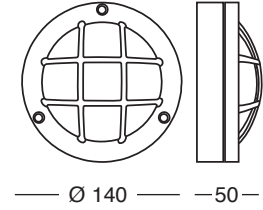

E 27
IP 44
75W 
23W 

aluminium

	BLACK COLOUR
	GREEN COLOUR
	WHITE COLOUR
PC	OPAL

G 9
IP 55
1x25 W 

095-001-B50 G9
EX ART. 03180
095-001-B42 GX53

095-003-N50 G9
EX ART. 03190
095-003-B42 GX53

095-004-N50 G9
EX ART. 03200
095-004-B42 GX53