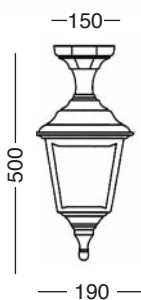

094-01-002-N
EX ART. 05040