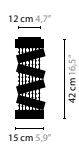

6391
6391s / SWAROVSKI STRASS

4 x 20W-35mm / G4 / 12V incl.
Colours: 02

SECRET CLUB H3

6392
6392s / SWAROVSKI STRASS

6 x 20W-35mm / G4 / 12V incl.
Colours: 02

SECRET CLUB H5

6393
6393s / SWAROVSKI STRASS

10 x 20W-35mm / G4 / 12V incl.
Colours: 02