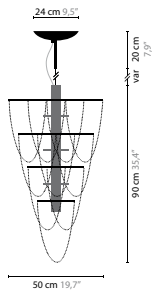

DREAM DANCE SENSATION H9

6135 / SWAROVSKI STRASS

9 x 20 W / G4 / 12V incl.
Colours: 00-01-02-05-16
cable variable 150 cm / 59"