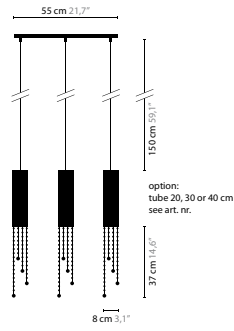

SEXY CRYSTALS H3

- 6319/55-3/20 CRYSTAL
- 6319/55-3/20s SWAROVSKI STRASS
- 6319/55-3/30 CRYSTAL
- 6319/55-3/30s SWAROVSKI STRASS
- 6319/55-3/40 CRYSTAL
- 6319/55-3/40s SWAROVSKI STRASS

3 x 50W max. / GU10 / 220V incl.
Colours: 00-01-02-05-16