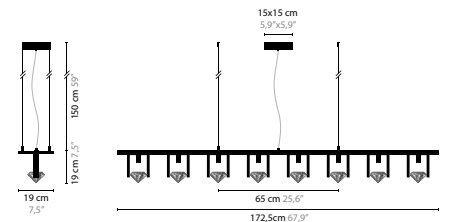

ELEMENTS OF LOVE H8L

6287 WITH CRYSTAL ELEMENT

8 x 20W max. / G4 / 12V incl.
Colours: 00-01-02-05-16

ELEMENTS OF LOVE