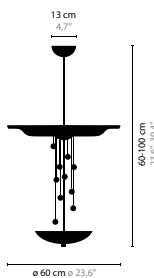

MODUL
ELECTRO
www.modulelectro.ru

SHIVERS

Design: Coen Munsters 2010

SHIVERS H2

6387 / without crystal balls
6387s / with 10 Swarovski Strass balls 30mm

2 x 150W max. / R7S / 220V incl.
Colours: 00-01-02-05-16