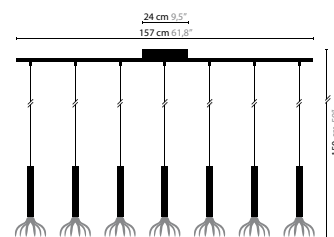

FEEL YOU H7

6207

7 x 20W / G4 / 12V incl.
incl. regular / dimmer
Colours: 00-01-02-05-16