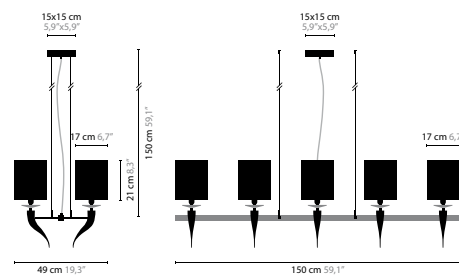

LOVING ARMS H10

6245
with crystal elements

10 x 40W max. / E14 / 220V
Colours: 00-01-02-05-16
Shade: Black / Red / White / Beige