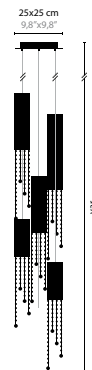

SEXY CRYSTALS H5

- 6315/20 CRYSTAL
- 6315/20s SWAROVSKI STRASS
- 6315/30 CRYSTAL
- 6315/30s SWAROVSKI STRASS
- 6315/40 CRYSTAL
- 6315/40s SWAROVSKI STRASS
- 6315/5mix CRYSTAL
  tubes 2x20 2x30 1x40 cm
- 6315/5mix/s SWAROVSKI STRASS
  tubes 2x20 2x30 1x40 cm

5 x 50W max. / GU10 / 220V incl.
With cable 3 mtr / 118"
Colours: 00-01-02-05-16