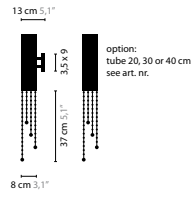

SEXY CRYSTALS W1

- 6313/20 CRYSTAL
- 6313/20s SWAROVSKI STRASS
- 6313/30 CRYSTAL
- 6313/30s SWAROVSKI STRASS
- 6313/40 CRYSTAL
- 6313/40s SWAROVSKI STRASS

1 x 50W max. / GU10 / 220V incl.
Colours: 00-01-02-05-16