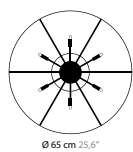

design: Coen Munsters 2005

MELLOW AROUND

Ø 65 cm 25.6"

105 cm 41.3"

65 cm 25.6"

MELLOW AROUND H6

6173

6172 / SWAROVSKI STRASS