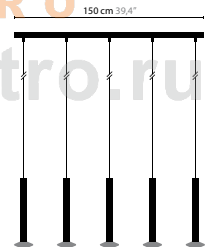

INDIAN SUMMER H1

6330 / SWAROVSKI STRASS

1 x 20W max. / G4 / 12V incl.
Colours: 00-01-02-05-16

INDIAN SUMMER H3

6331 / SWAROVSKI STRASS

3 x 20W max. / G4 / 12V incl.
Colours: 00-01-02-05-16

INDIAN SUMMER H5