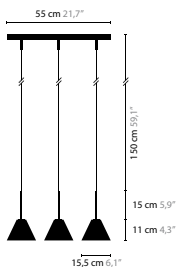

MOONLIGHT PARTY H3

6292 / CLEAR GLASS
6293 / SILVER GLASS INSIDE

3 x 20W max. / G4 / 12V incl.
Colours: 00-01-02-05-16