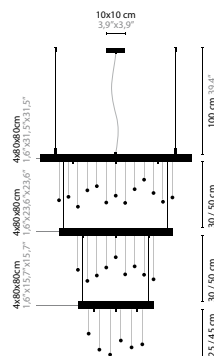

SPRANKLING DISK XXL H25
6071 / CRYSTAL
6071s / SWAROVSKI STRASS
216 crystals 20 mm
25 x 20W / G4 / 12V incl.
Colours: 00-01-02-05-16