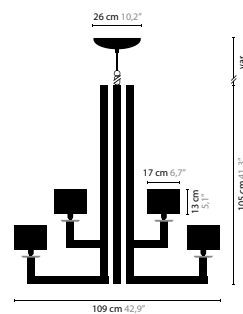

SWINGING BALLET H12

6144 / SWAROVSKI STRASS

12 x 40W / E14 / 220V.
Chain ca. 1,5mtr.
Colours: 00-01-02-05-16
Shade 17x17x13cm: Black / Red / Beige / White