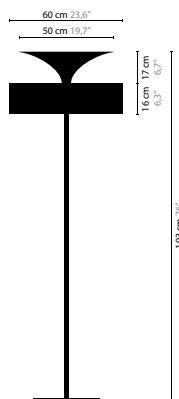

Colours: 00-01-02-05-16

Colours shade: black / red / beige / white

AIR WAVE

AIR WAVE

AIRWAVE F5+2

6222

5 x 60W / E27 / 220V.

UPLIGHTER: