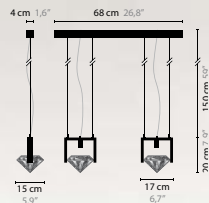

ELEMENTS OF LOVE H2

6283 WITH CRYSTAL ELEMENT

2 x 35W max. / G4 / 12V incl.
Colours: 00-01-02-05-16