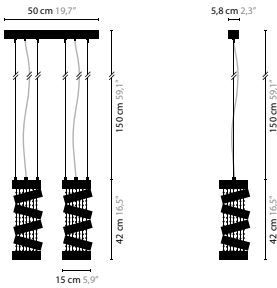

SECRET CLUB H1

6390
6390s / SWAROVSKI STRASS

2 x 20W-35mm / G4 / 12V incl.
Colours: 02

SECRET CLUB H2

6391
6391s / SWAROVSKI STRASS

4 x 20W-35mm / G4 / 12V incl.
Colours: 02