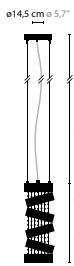

SECRET CLUB H1

6390
6390s / SWAROVSKI STRASS

2 x 20W-35mm / G4 / 12V incl.
Colours: 02