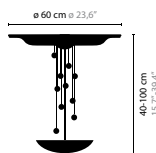

SHIVERS

Design: Coen Munsters 2010

SHIVERS H2

6387 / without crystal balls
6387s / with 10 Swarovski Strass balls 30mm

2 x 150W max. / R7S / 220V incl.
Colours: 00-01-02-05-16

SHIVERS C2

6386 / without crystal balls
6386s / with 10 Swarovski Strass balls 30mm