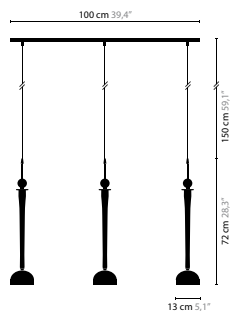

SWEET SYMPHONY H1

6353
with glass elements

1 x 50W max. / GU10 / 220V incl.
Colours: 02

SWEET SYMPHONY H3

6354
with glass elements

3 x 50W max. / GU10 / 220V incl.
Colours: 02