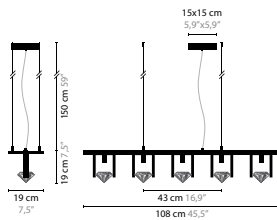

ELEMENTS OF LOVE H5L

6286 WITH CRYSTAL ELEMENT

5 x 35W max. / G4 / 12V incl.
Colours: 00-01-02-05-16