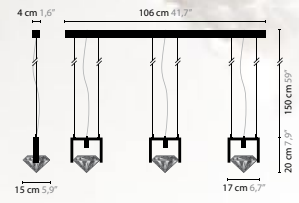

ELEMENTS OF LOVE H3

6284 WITH CRYSTAL ELEMENT

3 x 35W max. / G4 / 12V incl.
Colours: 00-01-02-05-16