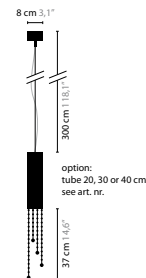

SEXY CRYSTALS H1

- 6311/20 CRYSTAL
- 6311/20s SWAROVSKI STRASS
- 6311/30 CRYSTAL
- 6311/30s SWAROVSKI STRASS
- 6311/40 CRYSTAL
- 6311/40s SWAROVSKI STRASS

1 x 50W max. / GU10 / 220V incl.
Colours: 00-01-02-05-16