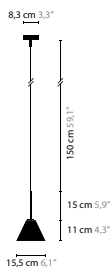

MOONLIGHT PARTY H1

6290 / CLEAR GLASS
6291 / SILVER GLASS INSIDE

1 x 20W max. / G4 / 12V incl.
D.15 H.120 cm / H. var.
Colours: 00-01-02-05-16