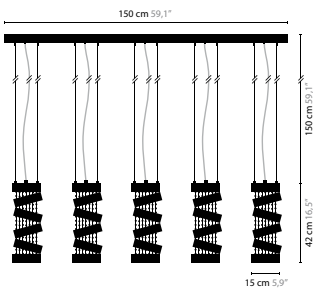

6391
6391s / SWAROVSKI STRASS

4 x 20W-35mm / G4 / 12V incl.
Colours: 02

SECRET CLUB H3

6392
6392s / SWAROVSKI STRASS

6 x 20W-35mm / G4 / 12V incl.
Colours: 02

SECRET CLUB H5

6393
6393s / SWAROVSKI STRASS

10 x 20W-35mm / G4 / 12V incl.
Colours: 02