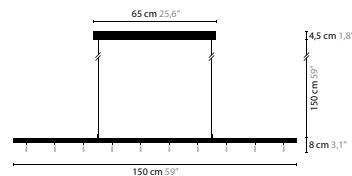

ONE BY ONE H 10

6346 / SWAROVSKI STRASS

10 x LED 3 watt / 3000K
Colours: 02-16