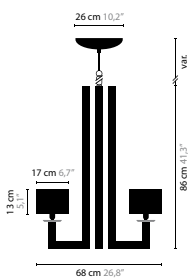

5 x 50W max. / GU10 / 220V incl.
Colours: 02

SWINGING BALLET

SWINGING BALLET

design: Coen Munsters 2007

 **MODUL** 
ELECTRO

www.modulelectro.ru

SWINGING BALLET H6

6143 / SWAROVSKI STRASS