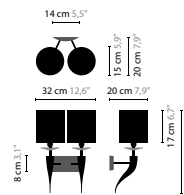

LOVING ARMS W2

6241

with crystal elements

2 x 40W max. / E14 / 220V

Colours: 00-01-02-05-16

Shade: Black / Red / White / Beige