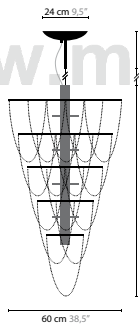

DREAM DANCE SENSATION H14

6136 / SWAROVSKI STRASS

14 x 10W / G4 / 12V incl.
Colours: 00-01-02-05-16
cable variable 150 cm / 59"

DREAM DANCE SENSATION H19

6137 / SWAROVSKI STRASS

19 x 10W / G4 / 12V incl.
Colours: 00-01-02-05-16
cable variable 150 cm / 59"