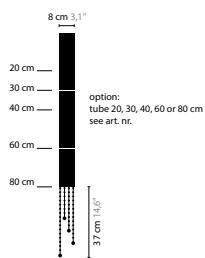

MODUL
ELECTRO
www.modulelectro.ru

SEXY CRYSTALS C1

- 6310/20 CRYSTAL
- 6310/20s SWAROVSKI STRASS
- 6310/30 CRYSTAL
- 6310/30s SWAROVSKI STRASS
- 6310/40 CRYSTAL
- 6310/40s SWAROVSKI STRASS
- 6310/60 CRYSTAL
- 6310/60s SWAROVSKI STRASS
- 6310/80 CRYSTAL
- 6310/80s SWAROVSKI STRASS

1 x 50W max. / GU10 / 220V incl.
Colours: 00-01-02-05-16