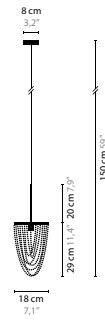

14 x 40W / G9 / 220V incl.

Colours: 00-01-02-05-16

CHILL OUT

design: Coen Munsters 2005

DREAM DANCE C1

6134 / SWAROVSKI STRASS

1 x 60W / G9 / 220V incl.
Colours: 00-01-02-05-16

DREAM DANCE H1