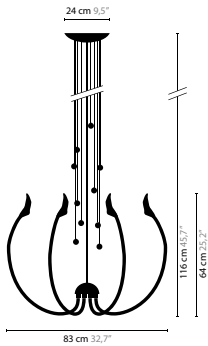

CHILL OUT

CHILL OUT H6U

6112 / without crystal balls

6113 / with 10 Swarovski Strass balls 30mm

6 x 40W / G9 / 220V incl.

Colours: 00-01-02-05-16

MODUL
ELECTRO

www.modulelectro.ru