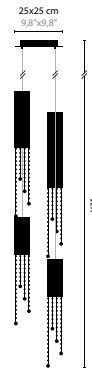

4 x 50W max. / GU10 / 220V incl.
With cable 3 mtr / 118"
Colours: 00-01-02-05-16

SEXY CRYSTALS H5

- 6315/20 CRYSTAL
- 6315/20s SWAROVSKI STRASS
- 6315/30 CRYSTAL
- 6315/30s SWAROVSKI STRASS
- 6315/40 CRYSTAL
- 6315/40s SWAROVSKI STRASS
- 6315/5mix CRYSTAL
tubes 2x20 2x30 1x40 cm
- 6315/5mix/s SWAROVSKI STRASS
tubes 2x20 2x30 1x40 cm