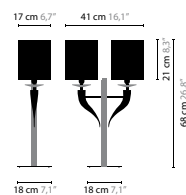

LOVING ARMS T2

6242
with crystal elements

2 x 40W max. / E14 / 220V
Colours: 00-01-02-05-16
Shade: Black / Red / White / Beige
with regular / dimmer