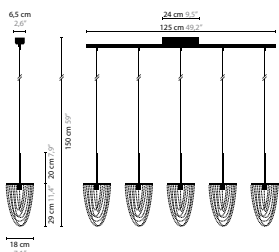

DREAM DANCE H5

6132 / SWAROVSKI STRASS

5 x 20W / G4 / 12V incl.

Colours: 00-01-02-05-16