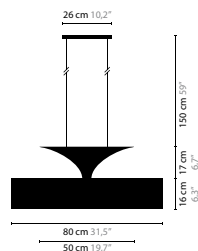

AIRWAVE XL H5+2

6224

5 x 60W / E27 / 220V.

UPLIGHTER:

2 x 150W / R7s / 220V

Colours: 00-01-02-05-16

Colours shade: black / red / beige / white