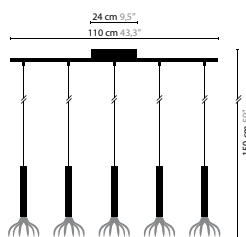

3 x 20W / G4 / 12V incl.
Colours: 00-01-02-05-16

FEEL YOU W1

6208

1 x 60W / G9 / 220V incl.
Colours: 00-01-02-05-16

FEEL YOU H3

6205

3 x 20W / G4 / 12V incl.
Colours: 00-01-02-05-16

FEEL YOU H5