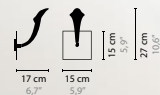

CHILL OUT H8D

6114 / without crystal balls
6115 / with 10 Swarovski Strass balls 30mm

8 x 40W / G9 / 220V incl.
Colours: 00-01-02-05-16

CHILL OUT

CHILL OUT W1

6100

1 x 40W / G9 / 220V incl.
Colours: 00-01-02-05-16