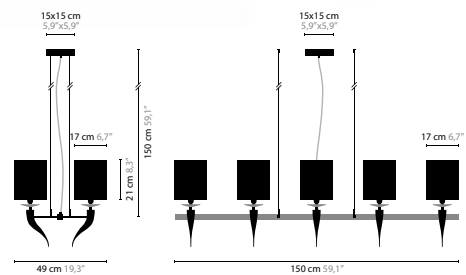

LOVING ARMS H10

6245

with crystal elements

10 x 40W max. / E14 / 220V

Colours: 00-01-02-05-16

Shade: Black / Red / White / Beige