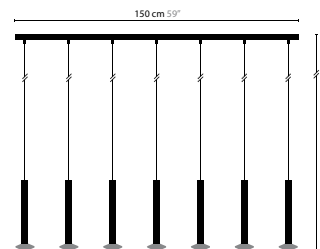

INDIAN SUMMER H7

6333 / SWAROVSKI STRASS

7 x 20W max. / G4 / 12V incl.
Colours: 00-01-02-05-16

MODULO
ELECTRO
www.modulelectro.ru