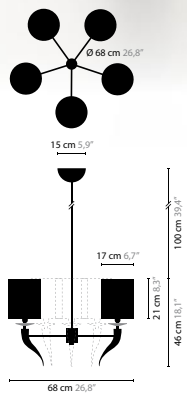

LOVING ARMS H5

6243

with crystal elements

5 x 40W max. / E14 / 220V

Colours: 00-01-02-05-16

Shade: Black / Red / White / Beige