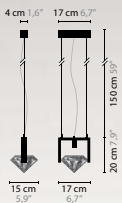

ELEMENTS OF LOVE H1

6282 WITH CRYSTAL ELEMENT

1 x 35W max. / G4 / 12V incl.
Colours: 00-01-02-05-16