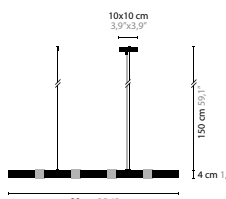

design: Coen Munsters 2005

TRANCE H3

6185

3 x 60W / R75 / 220V incl.
Colours: 00-01-02-05-16

TRANCE H3 XL

6186

3 x 60W / R75 / 220V incl.
Colours: 00-01-02-05-16

TRANCE H4 XXL