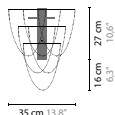

DREAM DANCE SENSATION H14

6136 / SWAROVSKI STRASS

14 x 10W / G4 / 12V incl.
Colours: 00-01-02-05-16
cable variable 150 cm / 59"

DREAM DANCE SENSATION H19

6137 / SWAROVSKI STRASS

19 x 10W / G4 / 12V incl.
Colours: 00-01-02-05-16
cable variable 150 cm / 59"