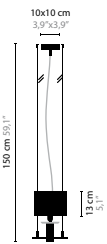

MODULO

ELECTRO

www.modulelectro.ru

SWINGING BALLET H5

6145 / SWAROVSKI STRASS

5 x 40W / E14 / 220V.
L.130 B.20 cm H. var.