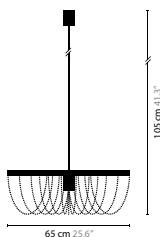

design: Coen Munsters 2005

MELLOW AROUND

Ø 65 cm 25.6"

105 cm 41.3"

65 cm 25.6"

MELLOW AROUND H6

6173

6172 / SWAROVSKI STRASS