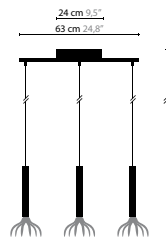

3 x 20W / G4 / 12V incl.
Colours: 00-01-02-05-16

FEEL YOU W1

6208

1 x 60W / G9 / 220V incl.
Colours: 00-01-02-05-16

FEEL YOU H3

6205

3 x 20W / G4 / 12V incl.
Colours: 00-01-02-05-16

FEEL YOU H5