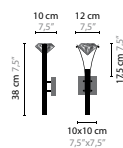

ELEMENTS OF LOVE W1

6280 WITH CRYSTAL ELEMENT

1 x 35W max. / G4 / 12V incl.

Colours: 00-01-02-05-16