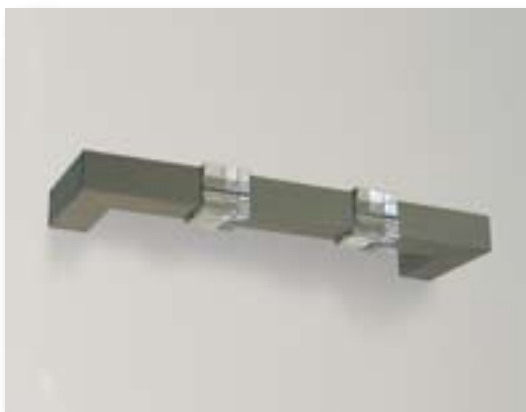

6183

3 x 60W / R7s / 220V incl.

Colours: 00-01-02-05-16

TRANCE F2

6190

2 x 150W / R7s / 220V incl.

incl. regular / dimmer

Colours: 00-01-02-05-16