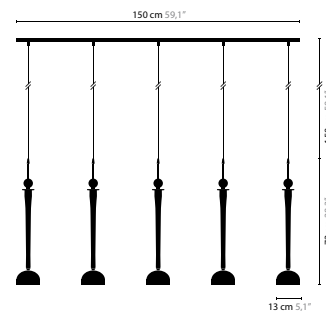

SWEET SYMPHONY H1

6353
with glass elements

1 x 50W max. / GU10 / 220V incl.
Colours: 02

SWEET SYMPHONY H3

6354
with glass elements

3 x 50W max. / GU10 / 220V incl.
Colours: 02

SWEET SYMPHONY H5

6355
with glass elements