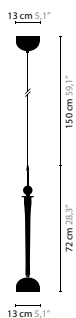

SWEET SYMPHONY H1

6353
with glass elements

1 x 50W max. / GU10 / 220V incl.
Colours: 02