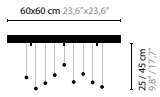

SPRANKLING DISK

SPRANKLING DISK 600 C9

6066 / CRYSTAL
6066s / SWAROVSKI STRASS
80 crystals 20 mm

9 x 20W / G4 / 12V incl.
Colours: 00-01-02-05-16