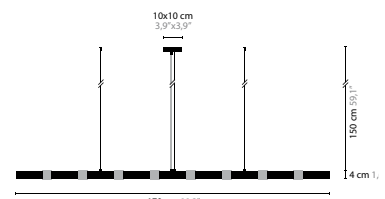

design: Coen Munsters 2005

TRANCE H3

6185

3 x 60W / R75 / 220V incl.
Colours: 00-01-02-05-16

TRANCE H3 XL

6186

3 x 60W / R75 / 220V incl.
Colours: 00-01-02-05-16

TRANCE H4 XXL