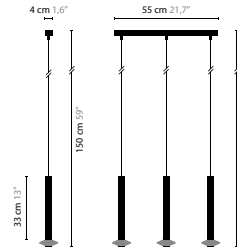

INDIAN SUMMER H1

6330 / SWAROVSKI STRASS

1 x 20W max. / G4 / 12V incl.
Colours: 00-01-02-05-16

INDIAN SUMMER H3

6331 / SWAROVSKI STRASS

3 x 20W max. / G4 / 12V incl.
Colours: 00-01-02-05-16