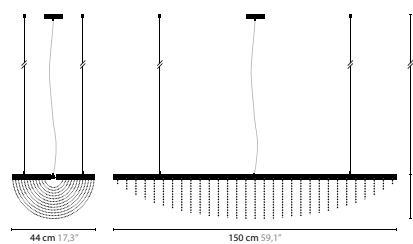

MELLOW H8

6171 / SWAROVSKI STRASS

8 x 20W / G4 / 12V incl.
Colours: 00-01-02-05-16

design: Coen Munsters 2005