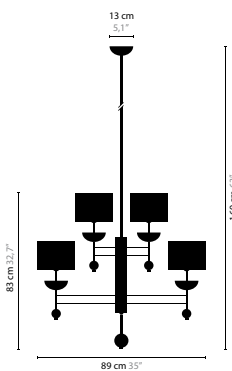

SWEET SYMPHONY H9

6358

with glass elements

9 x 40W max. / E27 / 220V incl.

Colours: 02

Shade: Black / Red / White / Beige