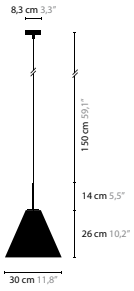

MOONLIGHT PARTY H1 XL

6298 / CLEAR GLASS
6298si / SILVER GLASS INSIDE

1 x 100W max. / E27 / 220V.
Colours: 00-01-02-05-16