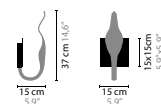

JUST BE

JUST BE W1

6216

1 x 40w max. / G9 / 220v incl.

Colours: 00-01-02-05-16