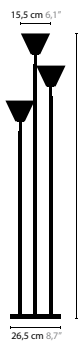

MOONLIGHT PARTY H7

6296 / CLEAR GLASS
6297 / SILVER GLASS INSIDE

7 x 20W max. / G4 / 12V incl.
Colours: 00-01-02-05-16

MODULE
ELECTRO
www.modulelectro.ru

MOONLIGHT PARTY F3

6306 / CLEAR GLASS
6306si / SILVER GLASS INSIDE

3 x 20W max. / G4 / 12V incl.
incl. regular
Colours: 00-01-02-05-16