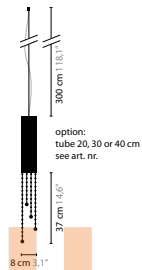

1 x 50W max. / GU10 / 220V incl.
Colours: 00-01-02-05-16

OR CREATE YOUR PERSONAL COMBINATION WITH SEXY CRYSTALS HANGING POINTS AND SEXY CRYSTALS STRIP OR PLATE

SEXY CRYSTALS HANGING POINT

- 6312/20 CRYSTAL
- 6312/20s SWAROVSKI STRASS
- 6312/30 CRYSTAL
- 6312/30s SWAROVSKI STRASS
- 6312/40 CRYSTAL
- 6312/40s SWAROVSKI STRASS