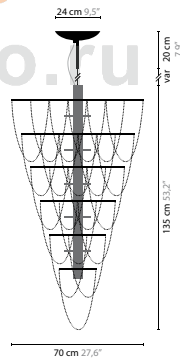

DREAM DANCE SENSATION H14

6136 / SWAROVSKI STRASS

14 x 10W / G4 / 12V incl.
Colours: 00-01-02-05-16
cable variable 150 cm / 59"

DREAM DANCE SENSATION H19

6137 / SWAROVSKI STRASS

19 x 10W / G4 / 12V incl.
Colours: 00-01-02-05-16
cable variable 150 cm / 59"