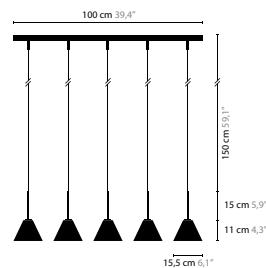

MOONLIGHT PARTY H5

6294 / CLEAR GLASS
6295 / SILVER GLASS INSIDE

5 x 20W max. / G4 / 12V incl.
Colours: 00-01-02-05-16