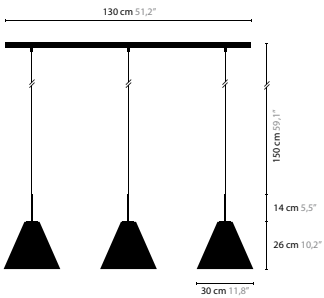

MOONLIGHT PARTY H3 XL

6302 / CLEAR GLASS
6302si / SILVER GLASS INSIDE

3 x 100W max. / E27 / 220V.
Colours: 00-01-02-05-16

MOONLIGHT PARTY F1 XL

6307 / CLEAR GLASS
6307si / SILVER GLASS INSIDE

1 x 100W max. / E27 / 220V
incl. regular
Colours: 00-01-02-05-16