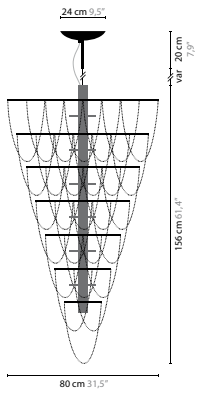

DREAM DANCE SENSATION W3

6139 / SWAROVSKI STRASS

3 x 40W / G9 / 220V incl.
Colours: 00-01-02-05-16

**DREAM DANCE
SENSATION H25**

6138 / SWAROVSKI STRASS

25 x 10W / G4 / 12V incl.
Colours: 00-01-02-05-16
cable variable 150 cm / 59"