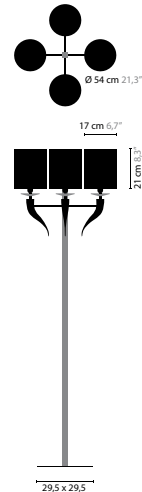

LOVING ARMS F4

6246

with crystal elements

4 x 40W max. / E14 / 220V

with regular / dimmer

Colours: 00-01-02-05-16

Shade: Black / Red / White / Beige