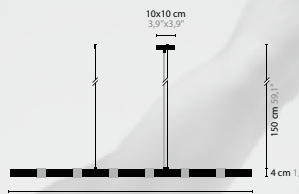

TRANCE LED

TRANCE H3 XL LED

6191

6 x 3,5W / LED / 12V incl.

Colours: 00-01-02-05-16

TRANCE W1

6180

1 x 60W / G9 / 220V incl.

Colours: 00-01-02-05-16

TRANCE W2

6182

2 x 100W / R7s / 220V incl.

Colours: 00-01-02-05-16

TRANCE W3

6183

3 x 60W / R7s / 220V incl.

Colours: 00-01-02-05-16