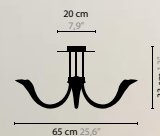

CHILL OUT C5

6120

5 x 40W / G9 / 220V incl.
Colours: 00-01-02-05-16