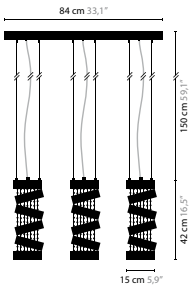

SECRET CLUB H3

6392
6392s / SWAROVSKI STRASS

6 x 20W-35mm / G4 / 12V incl.
Colours: 02