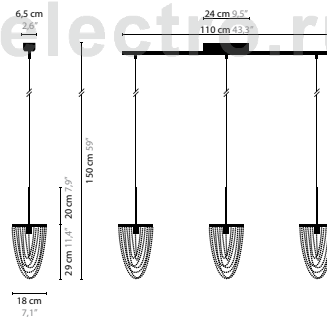

DREAM DANCE H3

6131 / SWAROVSKI STRASS

3 x 20W / G4 / 12V incl.
Colours: 00-01-02-05-16