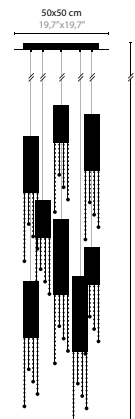

SEXY CRYSTALS H8

- 6318/20 CRYSTAL
- 6318/20s SWAROVSKI STRASS
- 6318/30 CRYSTAL
- 6318/30s SWAROVSKI STRASS
- 6318/40 CRYSTAL
- 6318/40s SWAROVSKI STRASS
- 6318/8mix CRYSTAL
  tubes 3x20 3x30 2x40 cm
- 6318/8mix/s SWAROVSKI STRASS
  tubes 3x20 3x30 2x40 cm

8 x 50W max. / GU10 / 220V incl.
With cable 3 mtr / 118"
Colours: 00-01-02-05-16