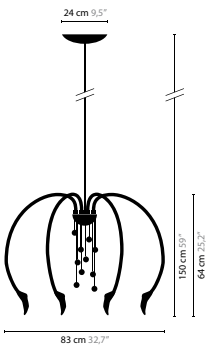

6112 / without crystal balls

6113 / with 10 Swarovski Strass balls 30mm

6 x 40W / G9 / 220V incl.

Colours: 00-01-02-05-16

MODUL
ELECTRO

www.modulelectro.ru

CHILL OUT H6D

6110 / without crystal balls