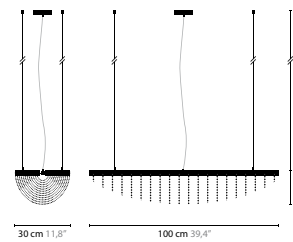

MELLOW

MELLOW H4

6170 / SWAROVSKI STRASS

4 x 20W / G4 / 12V incl.
Colours: 00-01-02-05-16