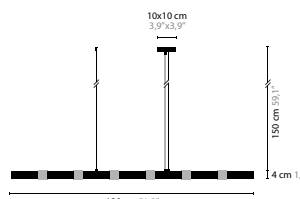

design: Coen Munsters 2005

TRANCE H3

6185

3 x 60W / R75 / 220V incl.
Colours: 00-01-02-05-16

TRANCE H3 XL

6186

3 x 60W / R75 / 220V incl.
Colours: 00-01-02-05-16

TRANCE H4 XXL