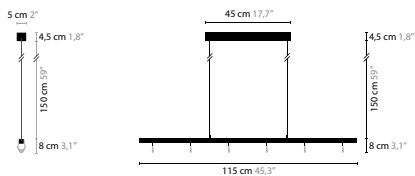

ONE BY ONE H 6

6345 / SWAROVSKI STRASS

6 x LED 3 watt / 3000K
Colours: 02-16