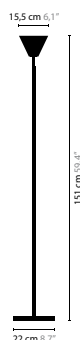

MOONLIGHT PARTY F1

6305 / CLEAR GLASS
6305si / SILVER GLASS INSIDE

1 x 20W max. / G4 / 12V incl.
incl. regular
Colours: 00-01-02-05-16