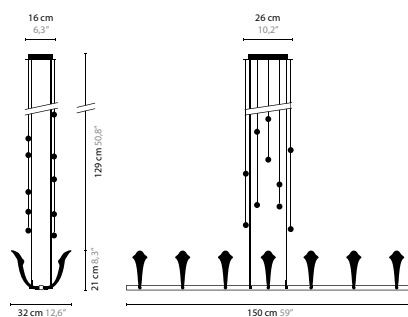

CHILL OUT H14

6123 / without crystal balls

6124 / with 10 Swarovski Strass balls 30mm

14 x 40W / G9 / 220V incl.

Colours: 00-01-02-05-16