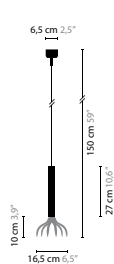

3 x 20W / G4 / 12V incl.
Colours: 00-01-02-05-16

FEEL YOU W1

6208

1 x 60W / G9 / 220V incl.
Colours: 00-01-02-05-16

FEEL YOU H3

6205

3 x 20W / G4 / 12V incl.
Colours: 00-01-02-05-16

FEEL YOU H5