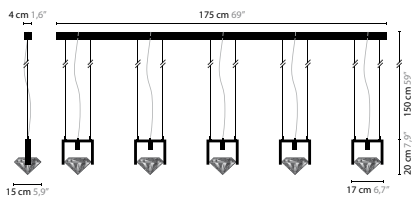

ELEMENTS OF LOVE H5

6285 WITH CRYSTAL ELEMENT

5 x 35W max. / G4 / 12V incl.

Colours: 00-01-02-05-16

design: Coen Munsters 2009