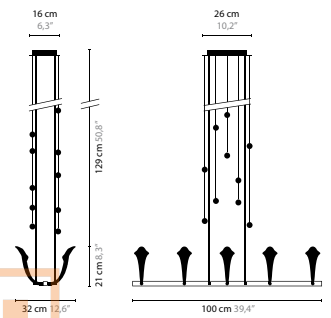

CHILL OUT H10

6121 / without crystal balls

6122 / with 10 Swarovski Strass balls 30mm

10 x 40W / G9 / 220V incl.

Colours: 00-01-02-05-16

MODUL
ELECTRO
www.modulelectro.ru