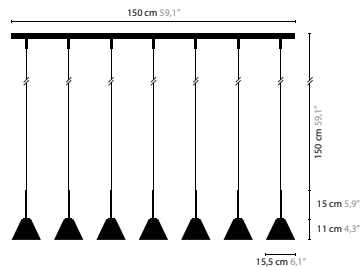

MOONLIGHT PARTY H7

6296 / CLEAR GLASS
6297 / SILVER GLASS INSIDE

7 x 20W max. / G4 / 12V incl.
Colours: 00-01-02-05-16

MODULE
ELECTRO
www.modulelectro.ru

MOONLIGHT PARTY F3

6306 / CLEAR GLASS
6306si / SILVER GLASS INSIDE

3 x 20W max. / G4 / 12V incl.
incl. regular
Colours: 00-01-02-05-16

MOONLIGHT PARTY F1

6305 / CLEAR GLASS
6305si / SILVER GLASS INSIDE

1 x 20W max. / G4 / 12V incl.
incl. regular
Colours: 00-01-02-05-16