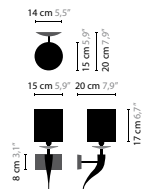

LOVING ARMS W1

6240

with crystal elements

1 x 40W max. / E14 / 220V

Colours: 00-01-02-05-16

Shade: Black / Red / White / Beige