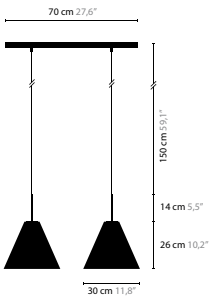

MOONLIGHT PARTY H2 XL

6300 / CLEAR GLASS
6300si / SILVER GLASS INSIDE

1 x 100W max. / E27 / 220V.
Colours: 00-01-02-05-16