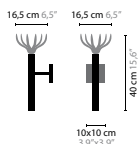

3 x 20W / G4 / 12V incl.
Colours: 00-01-02-05-16

FEEL YOU W1

6208

1 x 60W / G9 / 220V incl.
Colours: 00-01-02-05-16

FEEL YOU H3

6205

3 x 20W / G4 / 12V incl.
Colours: 00-01-02-05-16

FEEL YOU H5