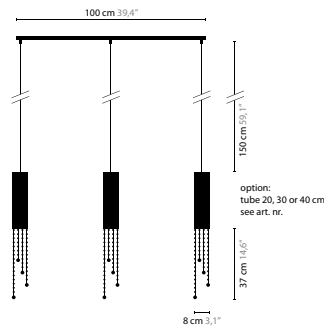

SEXY CRYSTALS H3

- 6319/100-3/20 CRYSTAL
- 6319/100-3/20s SWAROVSKI STRASS
- 6319/100-3/30 CRYSTAL
- 6319/100-3/30s SWAROVSKI STRASS
- 6319/100-3/40 CRYSTAL
- 6319/100-3/40s SWAROVSKI STRASS

3 x 50W max. / GU10 / 220V incl.
Colours: 00-01-02-05-16