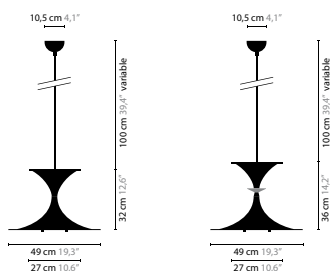

WITH
UPLIGHTING

MODUL
ELECTRO
www.modulelectro.ru

JAZZY H3

6270
6271 / CRYSTAL

DOWNLIGHT:
1 x 150W max / R7s / 220V
UPLIGHT:
2 x 150W max / R7s / 220V
Colours: 02-16

JAZZY