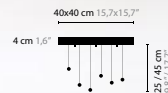

MODUL
ELECTRO
www.modulelectro.ru

SPRANKLING DISK 400 C9

6062 / CRYSTAL
6062s / SWAROVSKI STRASS
36 crystals 20 mm

9 x 20W / G4 / 12V incl.
Colours: 00-01-02-05-16