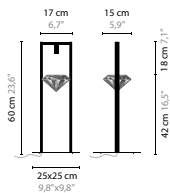

ELEMENTS OF LOVE T1

6288 WITH CRYSTAL ELEMENT

1 x 35W max. / G4 / 12V incl.
incl. regular / dimmer
Colours: 00-01-02-05-16