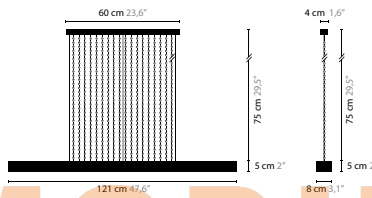

**6210 / SWAROVSKI STRASS
6211**

4 x 100W / R7s / 220V incl.
Colours: 00-01-02-05-16

Height is variable
Supplement crystal per 10 cm

LINE UP

WITH UP & DOWN LIGHT

ELECTRO
www.modulelectro.ru

MODUL
ELECTRO
www.modulelectro.ru