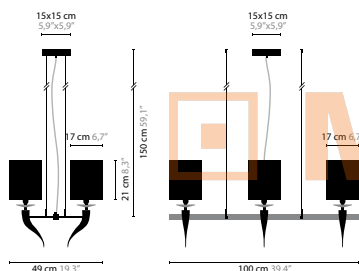

LOVING ARMS H6

6244
with crystal elements

6 x 40W max. / E14 / 220V
Colours: 00-01-02-05-16
Shade: Black / Red / White / Beige

MODULO
ELECTRO
www.modulelectro.ru