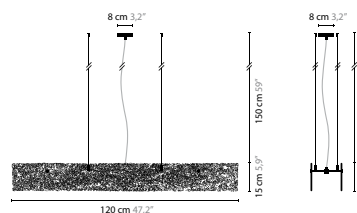

NIGHTLIFE H6

6380 / CLEAR GLASS

6380si / SILVER GLASS INSIDE

6 x 40W / G9 / 220V incl.

Colours: 02