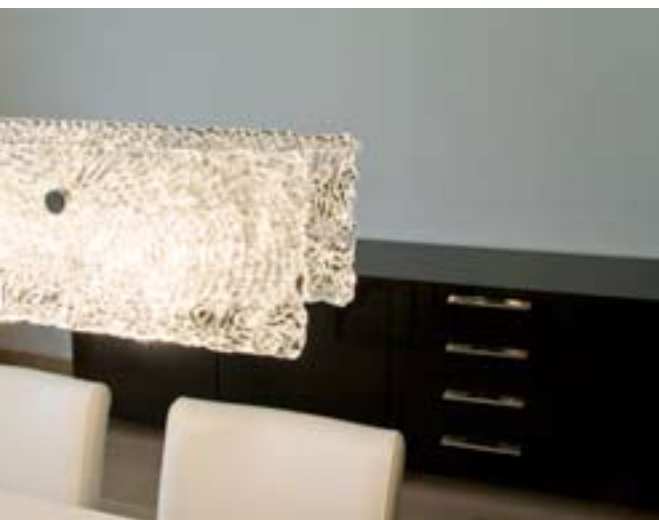

NIGHTLIFE H6

6380 / CLEAR GLASS

6380si / SILVER GLASS INSIDE

6 x 40W / G9 / 220V incl.

Colours: 02